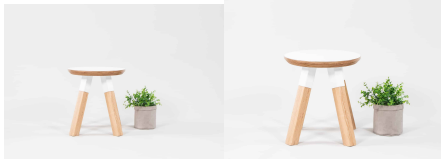

Tag: [Stools](#)

ELLIE STOOL - ROUND

Stool - matches Work Desk Table. Powder Coated Steel plates and collars. American Ash Timber Legs. 1045 detail on seat top. Variable heights of 320mm and 285mm.

Seat Colour	TBC, White, Maple
Powder Coated Steel	Mannex White, Matt Bond Rivergum, Matt Bone White, Matt Desert Sand, Matt Scoria, Matt Storm Blue, Matt Wizard, TBC, Textura Black, Textura Charcoal, Textura Sandstone Grey, Textura Titania
Stool Height	285H (Toddlers), 320H (Preschoolers), TBC

Tag: [Stools](#)

ELLIE BENCH SEAT

Bench Seat - matches Work Desk Table. Powder Coated Steel plates and collars. American Ash Timber Legs. 1045 detail on bench top. Variable heights of 320mm and 285mm.

Bench Height	285 (Toddlers), 320 (Preschoolers), TBC
Seat/Back Colour	TBC, White, Maple Mannex White, Matt Bond Rivergum, Matt Bone White, Matt Desert Sand, Matt Scoria, Matt Storm Blue, Matt Wizard, TBC, Textura Black, Textura Charcoal, Textura Sandstone Grey, Textura Titania
Powder Coated Steel	