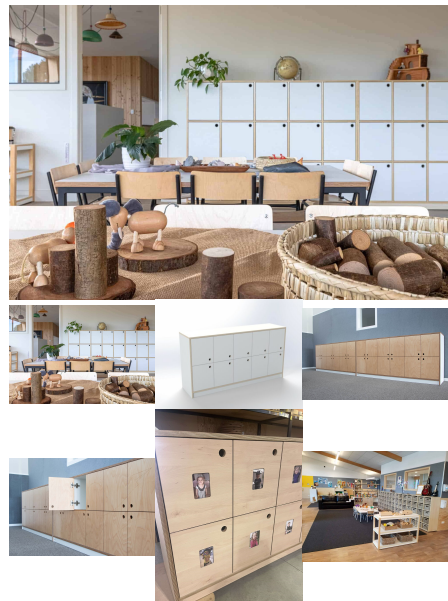

Product Materials:
Product Dimensions:
Joinery Hours:
Engineering Hours:
Dispatch Hours:
Cubic Metres:

[Read More](#)

SKU: 5103

Price: \$75.00 + GST

Category: [Accessories](#)

LOCKERS

Collage of Images and perhaps online questionnaire on website for customers to create a POA