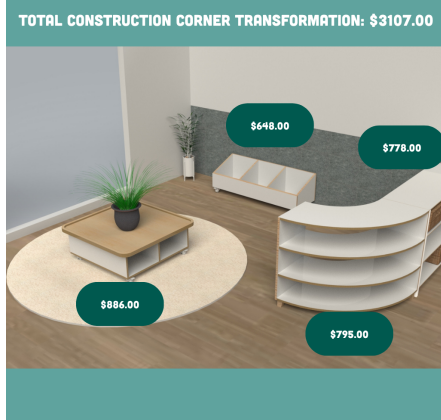

CONSTRUCTION CORNER TRANSFORMATION (BUNDLE)

Product Materials:
Product Dimensions:
Joinery Hours:
Engineering Hours:
Dispatch Hours:
Cubic Metres:

[Read More](#)

SKU: N/A

Price: $3,107.00 + GST

Categories: [Bundles](#), [Uncategorised](#), [Under $5000 Bundles](#)