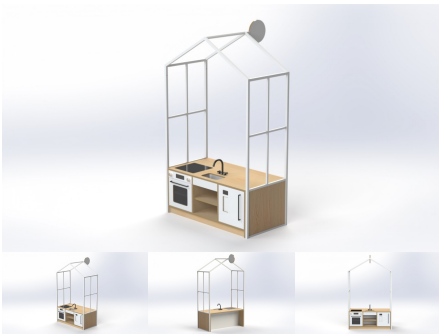

Joinery Hours: 3.75

Engineering Hours:

Dispatch Hours: 0.25

Cubic Metres: 0.166

[Read More](#)

SKU: 5091

Price: \$1,540.00 + GST

Category: [Light + Nature Units](#)