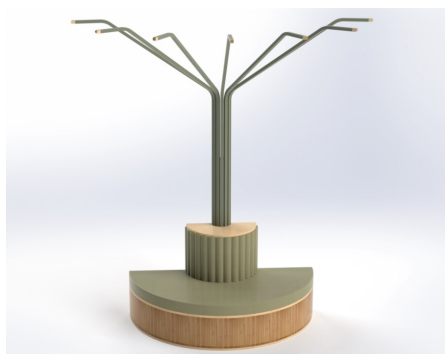

IMAGINARIUMS SEAT

Cabinet Colour TBC, White, Maple
Upholstery Colour Gunmetal, TBC, Army, Coral, Ether, Mustard, Natural, Navy, Rain, Sage, Stone, Tussock, Walnut

Product Materials:
Product Dimensions: 1600L x 818W x 800H
Joinery Hours: 5
Engineering Hours: 0
Dispatch Hours: 1
Cubic Metres: 1.069

[Read More](#)

SKU: 2061

Price: $2,855.00 + GST

Category: [Family Play + Houses](#)