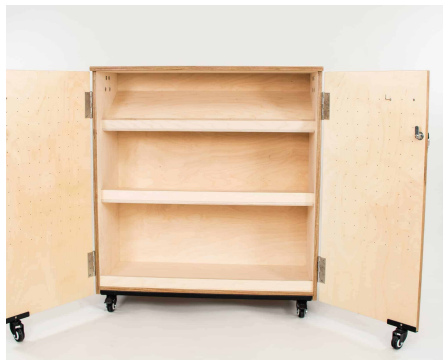

CARPENTRY CABINET

Wheel Base Colour   Textura Black

Product Materials:

Product Dimensions: 900L x 430W x 1000H

Joinery Hours: 2.5

Engineering Hours: 0.75

Dispatch Hours: 1

Cubic Metres: 0.387

[Read More](#)

SKU: 5057

Price: $1,358.00 + GST

Categories: [Play and Explore](#), [Practical Life](#)

OUTDOOR STOVE

Outdoor Stove

Product Materials:

Product Dimensions: 412L x 406W x 600H

Joinery Hours: 1

Engineering Hours: 0

Dispatch Hours: 0.4

Cubic Metres: .1

[Read More](#)

SKU: 5018

Price: $519.00 + GST

Categories: [Family Play](#), [Family Play + Houses](#), [Play and Explore](#), [Under $500](#), [Water + Outdoor](#)

Tag: [Water + Outdoor](#)