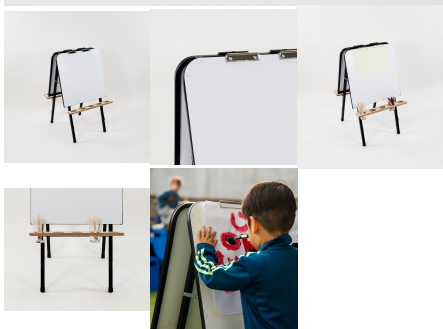

SINGLE EASEL

Steel framed Single Art Easel with Pot Holder or Trough Option.

Powder Coated Steel Mannex White, Matt Bond Rivergum, Matt Bone White, Matt Desert Sand, Matt Scoria, Matt Storm Blue, Matt Wizard, TBC, Textura Black, Textura Charcoal, Textura Sandstone Grey, Textura Titania

Accessories TBC, 1x Maple Pot Holders/1x Birch Trough, x1 Maple Pot Holders/x1 White Pot Holders, x1 White Pot Holders/x1 Birch Trough, x2 Birch Troughs, x2 Maple Pot Holders, x2 White Pot Holders

Product Materials:
Product Dimensions: 600L x 600W x 1050H
Joinery Hours: 0.5
Engineering Hours: 1.25
Dispatch Hours: 0.8
Cubic Metres: 0.063

[Read More](#)

SKU: 5029

Price: $665.00 + GST

Categories: [Art](#), [Play and Explore](#)

Tag: [Art](#)