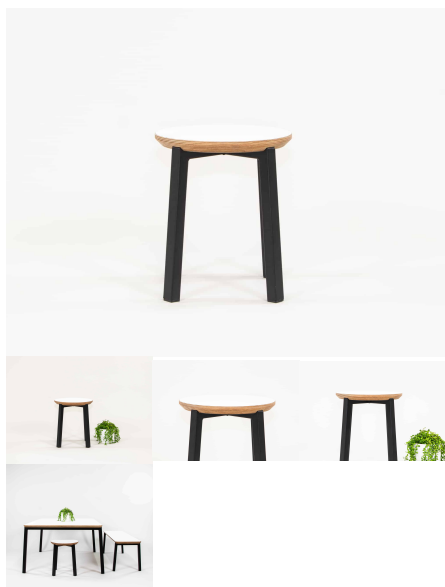

Price: \$387.00 + GST

Categories: [Benches](#), [Seating](#), [Seating](#), [Under \\$500](#)

Tag: [Benches](#)

BEN STOOL

Stool - matches with the 1200L Ben Art Table. Powder Coated Steel frame. 10 45 edge detail on seat top. Variable heights of 320mm and 285mm