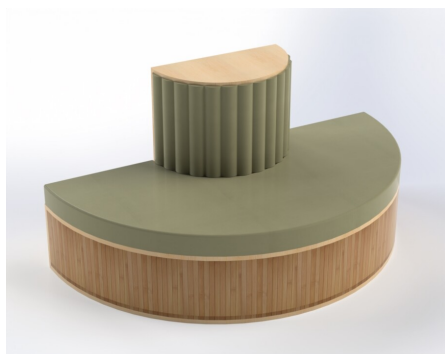

IMAGINARIUMS SEAT

Cabinet Colour TBC, White, Maple
Upholstery Colour Gunmetal, TBC, Army, Coral, Ether, Mustard, Natural, Navy, Rain, Sage, Stone, Tussock, Walnut

Product Materials:
Product Dimensions: 1600L x 818W x 800H
Joinery Hours: 5
Engineering Hours: 0
Dispatch Hours: 1
Cubic Metres: 1.069

[Read More](#)

SKU: 2061

Price: $2,855.00 + GST

Category: [Family Play + Houses](#)

TREE OF IMAGINARIUMS

Cabinet Colour TBC, White, Maple
Powder Coated Steel Mannex White, Matt Bond Rivergum, Matt Bone White, Matt Desert Sand, Matt Scoria, Matt Storm Blue, Matt Wizard, TBC, Textura Black, Textura Charcoal, Textura Sandstone Grey, Textura Titania
Upholstery Colour Gunmetal, TBC, Army, Coral, Ether, Mustard, Natural, Navy, Rain, Sage, Stone, Tussock, Walnut

Product Materials:
Product Dimensions: 2405L x 1238W x 2596/2296H
Joinery Hours: 6.75
Engineering Hours: 5
Dispatch Hours: 1.5
Cubic Metres: 1.342

[Read More](#)

SKU: 2060

Price: $4,338.00 + GST

Categories: [Family Play + Houses](#), [Play and Explore](#)