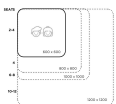

CLOTHES AND BAG HOOK (CHOOSE YOUR QUANTITY OF HOOK)

Coat Hooks - Priced on an individual basis. Price includes Hook Board for mounting. Engineering time is for one hook based on a tree of 10 hooks taking 10 minutes. Joinery time is for one hook board with average dimensions of 300mmx100mm.

Cabinet Colour

TBC, White, Maple

Powder Coated Steel

Mannex White, Matt Bond Rivergum, Matt Bone White, Matt Desert Sand, Matt Scoria, Matt Storm Blue, Matt Wizard, TBC, Textura Black, Textura Charcoal, Textura Sandstone Grey, Textura Titania

Product Materials:

Product Dimensions: 18W x 120H

Joinery Hours: 0.03

Engineering Hours: 0.02

Dispatch Hours: 0.05

Cubic Metres: .001

[Read More](#)

SKU: 6012

Price: $24.00 + GST

Categories: [Bags + Lockers](#), [Bags + Lockers](#), [Storage](#), [Storage](#), [Teachers](#), [Under $500](#)

Tag: [Teachers](#)

600 SQUARE TABLE

Table Height

385H (Infants), 450H (Toddlers), 500H (Preschoolers), TBC

Table Top Colour

TBC, White, Maple

Powder Coated Steel

Mannex White, Matt Bond Rivergum, Matt Bone White, Matt Desert Sand, Matt Scoria, Matt Storm Blue, Matt Wizard, TBC, Textura Black, Textura Charcoal, Textura Sandstone Grey, Textura Titania

Product Materials:

Product Dimensions: 600L x 600W

Joinery Hours: .2

Engineering Hours: 0.5

Dispatch Hours: 0.1

Cubic Metres: .162

[Read More](#)

SKU: 3005

Price: $254.00 + GST

Categories: [Square](#), [Tables](#), [Tables](#), [Under $500](#)

Tag: [Square](#)