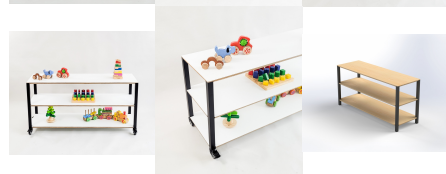

STEEL 3 TIERED SHELF

Cabinet Colour TBC, White, Maple
Mannex White, Matt Bond Rivergum, Matt Bone White, Matt Desert Sand, Matt Scoria, Matt Storm Blue, Matt Wizard, TBC, Textura Black, Textura Charcoal, Textura Sandstone Grey, Textura Titania

Powder Coated Steel

Base Options Feet, TBC, Wheels

Product Materials: 18mm Futura, Powder Coated Steel
Product Dimensions: 1200L x 395W x 600H
Joinery Hours: 0.4
Engineering Hours: 0.5
Dispatch Hours: 0.12
Cubic Metres: 0.284

[Read More](#)

SKU: 4050

Price: $595.00 + GST

Categories: [Storage](#), [Tiered Shelving](#)

Tag: [Tiered Shelving](#)