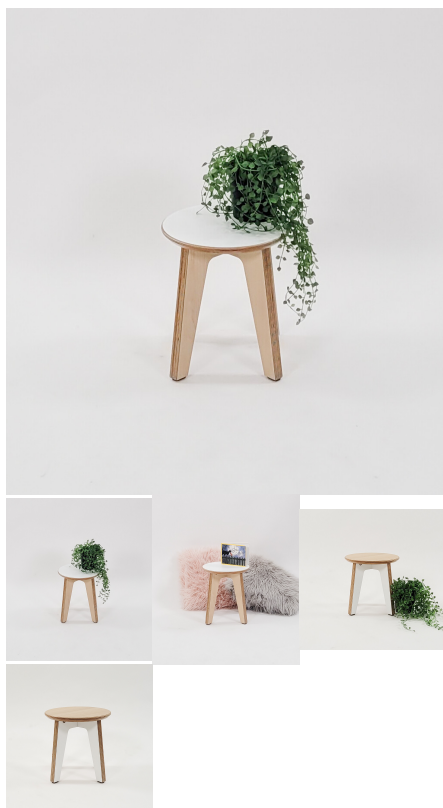

MILLIE STOOL

Stool Height 285H (Toddlers), 320H (Preschoolers), TBC
Seat Colour TBC, White, Maple
Legs Colour White, Maple, TBC

Product Materials:
Product Dimensions: 285Dia
Joinery Hours: 0.5
Engineering Hours:
Dispatch Hours: 0.1
Cubic Metres: 0.02