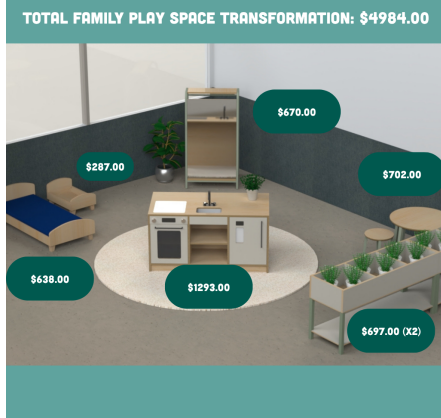

FAMILY PLAY SPACE TRANSFORMATION (BUNDLE)

Product Materials:
Product Dimensions:
Joinery Hours:
Engineering Hours:
Dispatch Hours:
Cubic Metres:

[Read More](#)

SKU: N/A

Price: $4,778.00 - $4,984.00 Price range: $4,778.00 through $4,984.00 + GST

Categories: [Bundles](#), [Under $5000 Bundles](#)