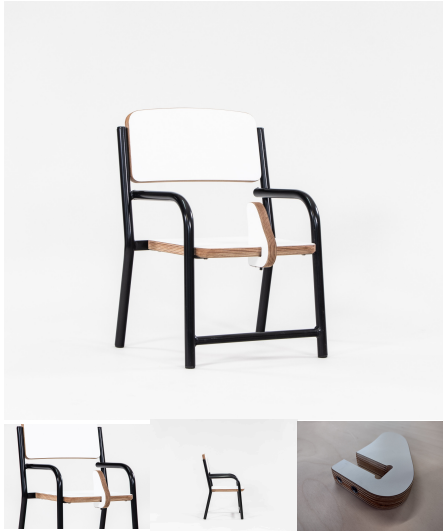

Tags: [Chairs](#), [Under500](#)

CHARLIE CHAIR WITH POMMEL

Stacking Chair with arms offered in 2 seat height variants (285H and 220H). Also available with a removable support pole. Powder Coated Steel Frame with 18mm Futura Seat and Back