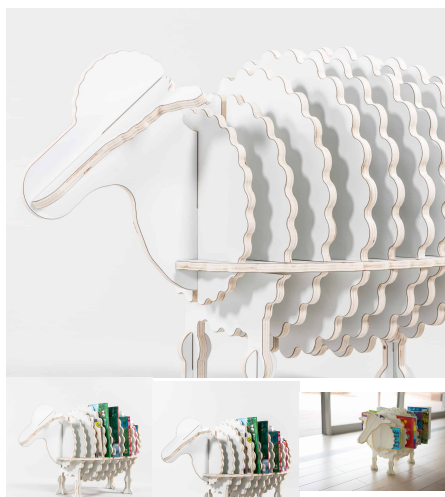

Price: \$460.00 + GST

Categories: [Family Play](#), [Family Play + Houses](#), [Play and Explore](#), [Under \\$500](#)

Tag: [Family Play](#)

LOUIE (BOOKSHELF)

Sheep Book Storage

Product Materials:

Product Dimensions: 900L x 490W x 520H