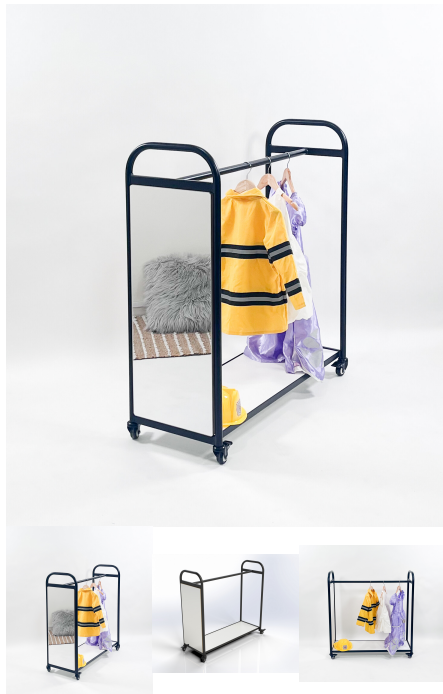

Tag: [Art](#)

DRESS UP MOBILE MIRROR WITH RAIL

Cabinet Colour TBC, White, Maple
Powder Coated Steel Mannex White, Matt Bond Rivergum, Matt Bone White, Matt Desert Sand, Matt Scoria, Matt Storm Blue, Matt Wizard, TBC, Textura Black, Textura Charcoal, Textura Sandstone Grey, Textura Titania

Product Materials: Powder Coated Steel, 18mm Futura, Acrylic Mirror

Product Dimensions: 1045L x 395W x 1100H

Joinery Hours: .5

Engineering Hours: 1.33

Dispatch Hours: .12

Cubic Metres: .454

[Read More](#)

SKU: 5077

Price: $644.00 + GST

Categories: [Dress Up + Mirrors](#), [Play and Explore](#)