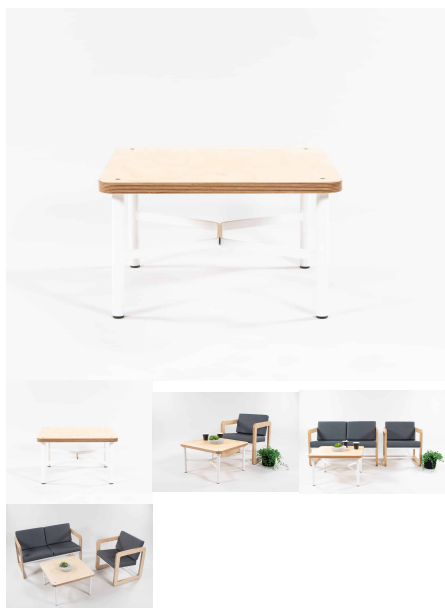

ALBY TABLE

Table Top Colour TBC, White, Maple
Powder Coated Steel Mannex White, Matt Bond Rivergum, Matt Bone White, Matt Desert Sand, Matt Scoria, Matt Storm Blue, Matt Wizard, TBC, Textura Black, Textura Charcoal, Textura Sandstone Grey, Textura Titania

Product Materials:
Product Dimensions: 500sq x 300H
Joinery Hours: .19
Engineering Hours: 0.75
Dispatch Hours: 0.2
Cubic Metres: .075

[Read More](#)
SKU: 3022
Price: $287.00 + GST
Categories: [Tables](#), [Tables](#), [Under $500](#)
Tag: [Creative](#)