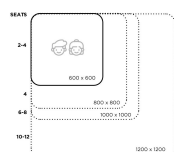

600 ROUND TABLE AND FERGUS STACKING CHAIRS (SET)

Product Materials:
Product Dimensions:
Joinery Hours:
Engineering Hours:
Dispatch Hours:
Cubic Metres:

[Read More](#)

SKU: N/A

Price: From: $496.00 + GST

Category: [Table & Seating Sets](#)

1000 SQUARE TABLE AND FERGUS STACKING CHAIRS (SET)

Product Materials:
Product Dimensions:
Joinery Hours:
Engineering Hours:
Dispatch Hours:
Cubic Metres:

[Read More](#)

SKU: N/A

Price: $1,134.00 + GST

Category: [Table & Seating Sets](#)