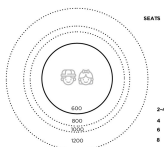

[Read More](#)

SKU: N/A

Price: \$1,422.00 + GST

Category: [Table & Seating Sets](#)

LOW PLAY TABLE

Table Top Colour TBC, White, Maple

Cabinet Colour TBC, White, Maple

Product Materials:
Product Dimensions: 900sq x 350H
Joinery Hours: 1.65
Engineering Hours:
Dispatch Hours: 0.25
Cubic Metres: 0.283