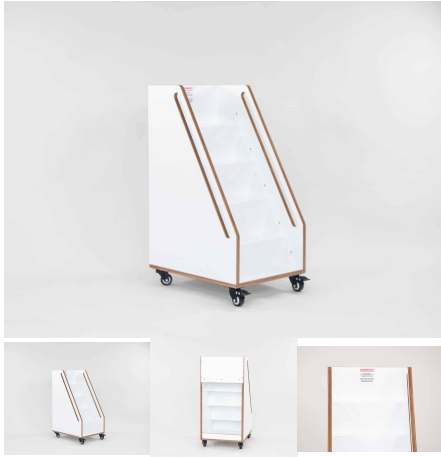

MOBILE STEPS

Mobile Change Steps with Total Brake Wheels

Powder Coated Steel

Mannex White, Matt Bond Rivergum, Matt Bone White, Matt Desert Sand, Matt Scoria, Matt Storm Blue, Matt Wizard, TBC, Textura Black, Textura Charcoal, Textura Sandstone Grey, Textura Titania

Product Materials:

Product Dimensions: 395L x 518W x 830H

Joinery Hours: .75

Engineering Hours: .66

Dispatch Hours: 0.15

Cubic Metres: .16

[Read More](#)

SKU: 6003

Price: $626.00 + GST

Categories: [Changing](#), [Teachers](#)

Tag: [Teachers](#)