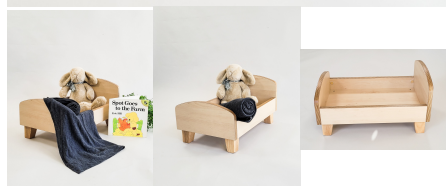

DOLLS BED

Cabinet Colour TBC, White, Maple

Product Materials:

Product Dimensions: 480L x 320W x 275H

Joinery Hours: 0.75

Engineering Hours:

Dispatch Hours: 0.05

Cubic Metres: 0.042

[Read More](#)

SKU: 5021

Price: $287.00 + GST

Categories: [Family Play + Houses](#), [Play and Explore](#)

Tag: [Family Play](#)