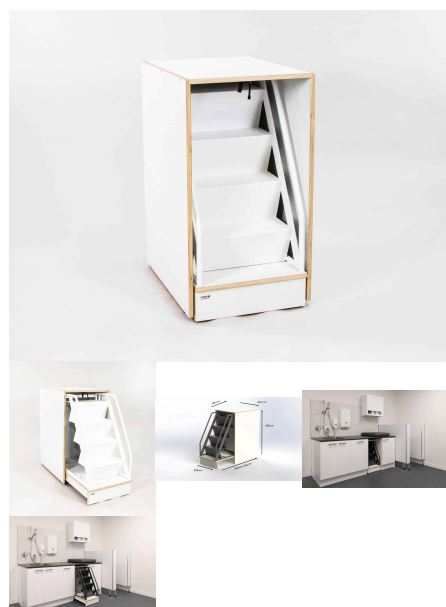

STEPS IN A BOX

Steps in a Box

Powder Coated Steel

Mannex White, Matt Bond Rivergum, Matt Bone White, Matt Desert Sand, Matt Scoria, Matt Storm Blue, Matt Wizard, TBC, Textura Black, Textura Charcoal, Textura Sandstone Grey, Textura Titania

Product Materials:

Product Dimensions: 446L x 585W x 825H

Joinery Hours: 1.25

Engineering Hours: 1.56

Dispatch Hours: 0.35

Cubic Metres: .22

[Read More](#)

SKU: 6002

Price: $968.00 + GST

Categories: [Changing](#), [Teachers](#)

Tag: [Teachers](#)