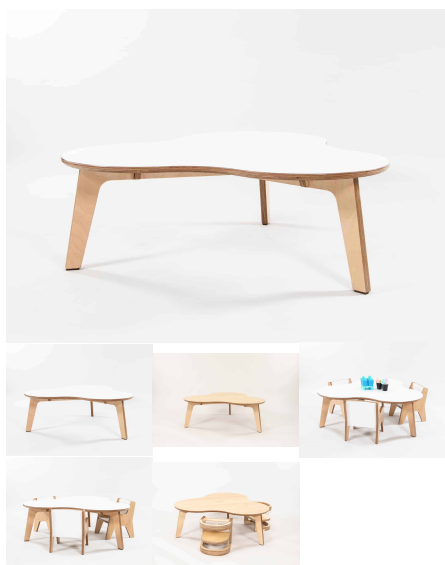

3POD TABLE

18mm Futura Top and 24mm Futura/Eco Spectrum Legs

Table Top Colour TBC, White, Maple
Product Materials:
Product Dimensions: 960L x 900W x 340H
Joinery Hours: 1
Engineering Hours: 0
Dispatch Hours: 0.1
Cubic Metres: .29

[Read More](#)
SKU: 3013
Price: $482.00 + GST
Categories: [Creative](#), [Tables](#), [Tables](#), [Under $500](#)
Tag: [Creative](#)