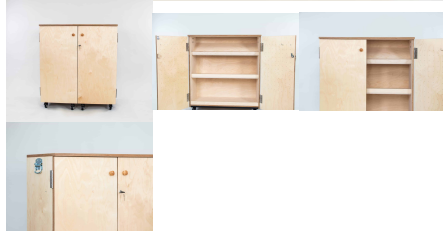

CARPENTRY CABINET

Wheel Base Colour   Textura Black

Product Materials:

Product Dimensions: 900L x 430W x 1000H

Joinery Hours: 2.5

Engineering Hours: 0.75

Dispatch Hours: 1

Cubic Metres: 0.387

[Read More](#)

SKU: 5057

Price: $1,358.00 + GST

Categories: [Play and Explore](#), [Practical Life](#)