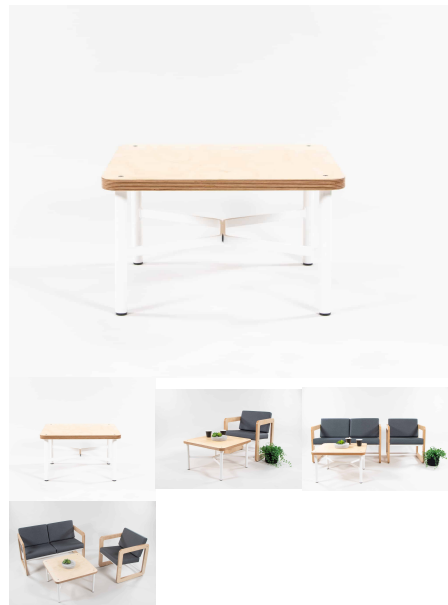

ALBY TABLE

Table Top Colour TBC, White, Maple
Powder Coated Steel Mannex White, Matt Bond Rivergum, Matt Bone White, Matt Desert Sand, Matt Scoria, Matt Storm Blue, Matt Wizard, TBC, Textura Black, Textura Charcoal, Textura Sandstone Grey, Textura Titania

Product Materials:
Product Dimensions: 500sq x 300H
Joinery Hours: .19
Engineering Hours: 0.75
Dispatch Hours: 0.2
Cubic Metres: .075

[Read More](#)

SKU: 3022
Price: $287.00 + GST
Categories: [Tables](#), [Tables](#), [Under $500](#)
Tag: [Creative](#)