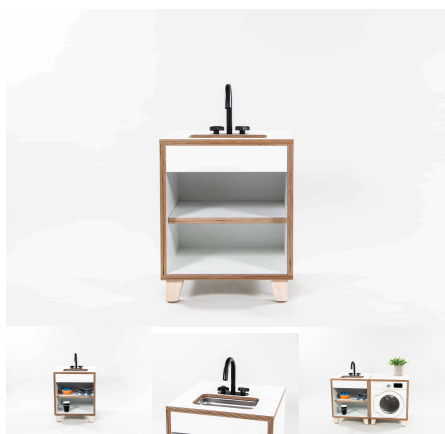

SINK - PRESCHOOL

Family Play Single Sink. Timber feet, wheels or plinth variants available.

Cabinet Colour	TBC, White, Maple
Door/Panel Front Colour	TBC, White, Maple
Base Options	Feet, Plinth, TBC, Wheels

Product Materials:
Product Dimensions: 395L x 395W x 600H
Joinery Hours: 0.75
Engineering Hours: 0
Dispatch Hours: 0.2
Cubic Metres: .093

[Read More](#)

SKU: 5004

Price: $448.00 + GST

Categories: [Family Play](#), [Family Play + Houses](#), [Play and Explore](#), [Under $500](#)

Tag: [Family Play](#)