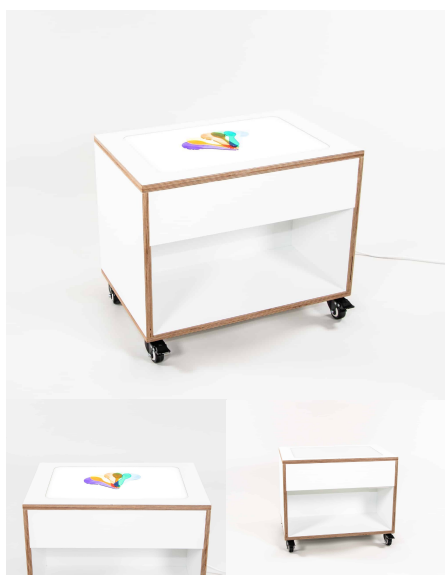

LIGHTBOX SINGLE - TODDLER

Single Lightbox. Timber feet, Wheels and Plinth options available.

Cabinet Colour TBC, White, Maple

Base Options Feet, Plinth, TBC, Wheels

Product Materials:

Product Dimensions: 600L x 395W x 500H

Joinery Hours: 1

Engineering Hours: 0

Dispatch Hours: 1

Cubic Metres: .12

[Read More](#)

SKU: 5050

Price: $675.00 + GST

Categories: [Light + Nature Units](#), [Play and Explore](#)

Tag: [Lightboxes](#)