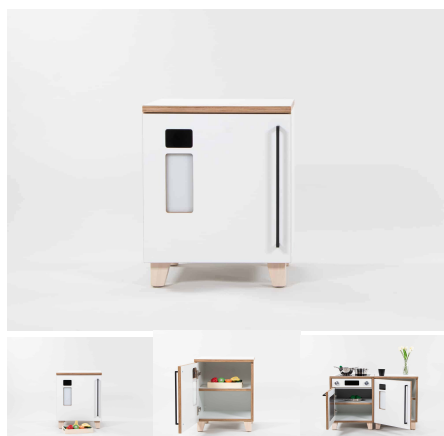

FRIDGE - PRESCHOOL

Cabinet Colour TBC, White, Maple
Door/Panel Front Colour TBC, White, Maple
Base Options Feet, Plinth, TBC, Wheels

Product Materials:
Product Dimensions: 395L x 395W x 600H
Joinery Hours: 0.75
Engineering Hours: 0
Dispatch Hours: 0.2
Cubic Metres: .093

[Read More](#)

SKU: 5006

Price: $448.00 + GST

Categories: [Family Play](#), [Family Play + Houses](#), [Play and Explore](#), [Under $500](#)

Tag: [Family Play](#)