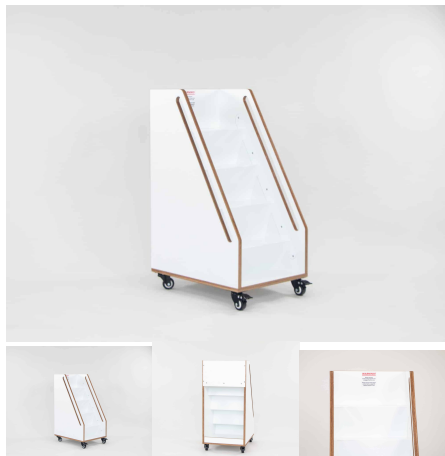

MOBILE STEPS

Mobile Change Steps with Total Brake Wheels

Powder Coated Steel

Mannex White, Matt Bond Rivergum, Matt Bone White, Matt Desert Sand, Matt Scoria, Matt Storm Blue, Matt Wizard, TBC, Textura Black, Textura Charcoal, Textura Sandstone Grey, Textura Titania

Product Materials:

Product Dimensions: 395L x 518W x 830H

Joinery Hours: .75

Engineering Hours: .66

Dispatch Hours: 0.15

Cubic Metres: .16

[Read More](#)

SKU: 6003

Price: $595.00 + GST

Categories: [Changing](#), [Teachers](#)

Tag: [Teachers](#)