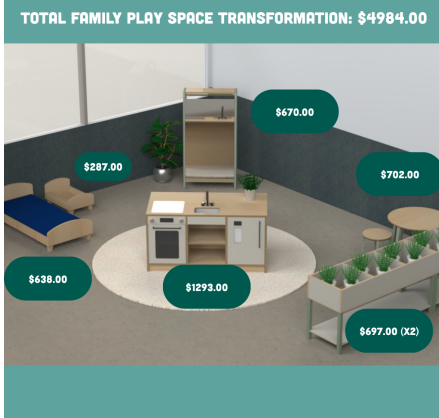

**Price:** \$4,831.00 – \$5,038.00 Price range: \$4,831.00 through \$5,038.00 + GST

**Categories:** [Bundles](#), [Under \\$5000 Bundles](#)