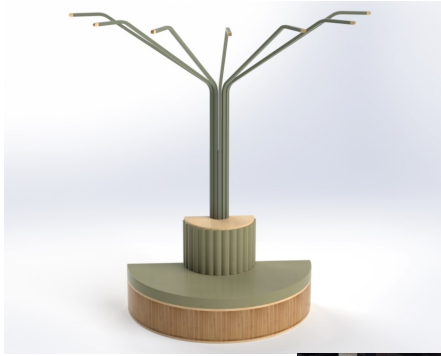

TREE OF IMAGINARIUMS

Cabinet Colour	TBC, White, Maple
Powder Coated Steel	Mannex White, Matt Bond Rivergum, Matt Bone White, Matt Desert Sand, Matt Scoria, Matt Storm Blue, Matt Wizard, TBC, Textura Black, Textura Charcoal, Textura Sandstone Grey, Textura Titania
Upholstery Colour	Gunmetal, TBC, Army, Coral, Ether, Mustard, Natural, Navy, Rain, Sage, Stone, Tussock, Walnut

Product Materials:

Product Dimensions: 2405L x 1238W x 2596/2296H

Joinery Hours: 6.75

Engineering Hours: 5

Dispatch Hours: 1.5

Cubic Metres: 1.342

[Read More](#)

SKU: 2060

Price: $4,338.00 + GST

Categories: [Family Play + Houses](#), [Play and Explore](#)

PRESCHOOL KITCHEN (FOUR-BAY)

Door/Panel Front Colour	TBC, White, Maple
Cabinet Colour	TBC, White, Maple
Base Options	Feet, Plinth, TBC

Product Materials:

Product Dimensions: 1526L x 395W x 600/900H

Joinery Hours: 6.5

Engineering Hours: .2

Dispatch Hours: 1.5

Cubic Metres: 0.54

[Read More](#)

SKU: 5102

Price: $2,485.00 + GST

Category: [Family Play + Houses](#)