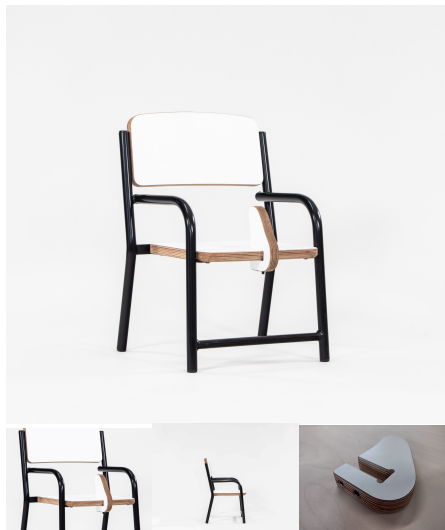

CHARLIE CHAIR WITH POMMEL

Stacking Chair with arms offered in 2 seat height variants (285H and 220H). Also available with a removable support pole. Powder Coated Steel Frame with 18mm Futura Seat and Back

Chair Height 220H (Infants), 285H (Toddlers), 320H (Preschoolers), TBC
Seat/Back Colour TBC, White, Maple, Denim, Saffron, Wasabi
Powder Coated Steel Mannex White, Matt Bond Rivergum, Matt Bone White, Matt Desert Sand, Matt Scoria, Matt Storm Blue, Matt Wizard, TBC, Textura Black, Textura Charcoal, Textura Sandstone Grey, Textura Titania

Product Materials:
Product Dimensions:
Joinery Hours: 0.296
Engineering Hours: 0.25
Dispatch Hours: 0.47
Cubic Metres: 0.063

[Read More](#)

SKU: 2003-1

Price: $192.00 + GST

Categories: [Chairs](#), [Seating](#), [Seating](#), [Under $500](#)

Tag: [Chairs](#)