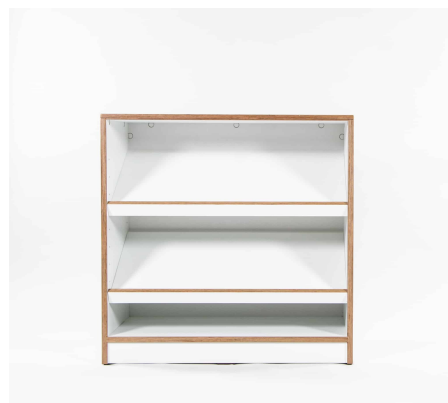

MULTI SHELF 1200 X 800

Multipurpose shelving Unit 2 x Adj shelf flat or angled. Timber Feet, Wheels or Plinth Variant. White units will be using 16mm White HPL as the back. Woodgrain other colour units will be using 18mm Futura Backs. Have priced as an average price.

Cabinet Colour TBC, White, Maple
Base Options Feet, Plinth, TBC, Wheels

Product Materials:
Product Dimensions: 1200L x 395W x 800H
Joinery Hours: 1.3
Engineering Hours: 0
Dispatch Hours: 0.15
Cubic Metres: .38

[Read More](#)

SKU: 4019

Price: $795.00 + GST

Categories: [Multi Shelving](#), [Storage](#)

Tag: [Multi Shelving](#)