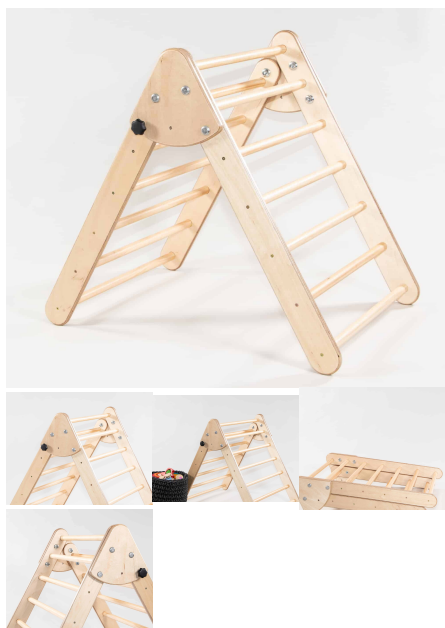

TRI CLIMBER LARGE

Large Tri Climber

Product Materials:

Product Dimensions: 647W x 830L x 735H

Joinery Hours: 1.5

Engineering Hours: 0

Dispatch Hours: 0.5

Cubic Metres: .12

[Read More](#)

SKU: 7006

Price: $595.00 + GST

Categories: [Babyfirst](#), [Babyfirst](#)

Tag: [Babyfirst](#)