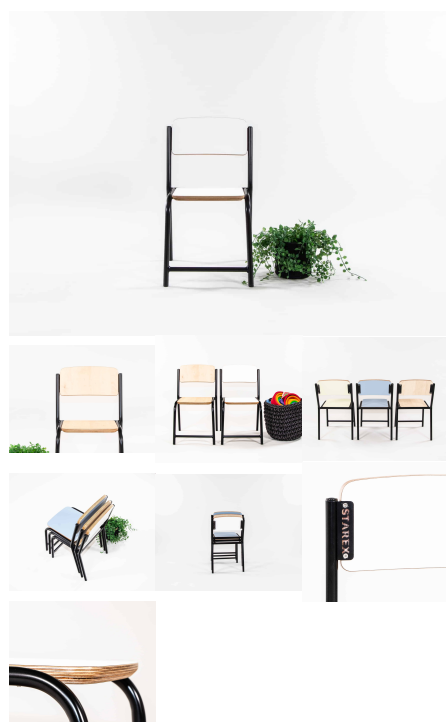

FERGUS STACKING CHAIR

Chair Height 220H (Infants), 285H (Toddlers), 320H (Preschoolers), TBC
Seat/Back Colour Taupe Grey, TBC, White, Maple, Denim, Saffron, Wasabi
Powder Coated Steel Mannex White, Matt Bond Rivergum, Matt Bone White, Matt Desert Sand, Matt Scoria, Matt Storm Blue, Matt Wizard, TBC, Textura Black, Textura Charcoal, Textura Sandstone Grey, Textura Titania

Product Materials:
Product Dimensions:
Joinery Hours: 0.13
Engineering Hours: 0.25
Dispatch Hours: 0.07
Cubic Metres: 0.071

[Read More](#)

SKU: 2002

Price: $121.00 + GST

Categories: [Chairs](#), [Seating](#), [Seating](#), [Under $500](#)

Tags: [Chairs](#), [Under500](#)