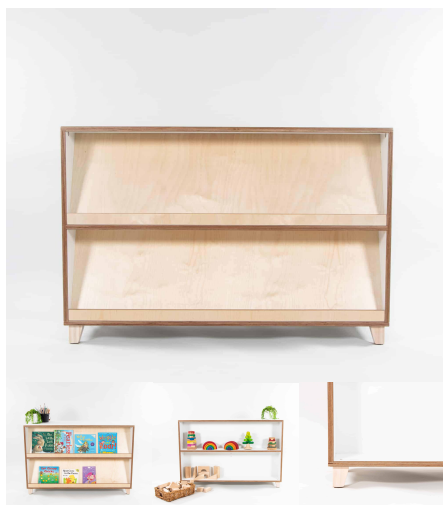

## BOOK STORAGE 600H

Book Storage with Shelf. Timber feet, Wheels and Plinth options available.

**Cabinet Colour** TBC, White, Maple  
**Base Options** Feet, Plinth, TBC, Wheels

**Product Materials:**  
**Product Dimensions:** 800L x 395W x 600H  
**Joinery Hours:** 1.25  
**Engineering Hours:** 0  
**Dispatch Hours:** 0.15  
**Cubic Metres:** .189