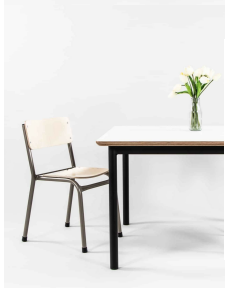

1200 KIDNEY TABLE

Powder Coated Steel Frame. Futura Top with 10 45 edge detail.

Table Height 385H (Infants), 450H (Toddlers), 500H (Preschoolers), TBC
Table Top Colour TBC, White, Maple
Powder Coated Steel Mannex White, Matt Bond Rivergum, Matt Bone White, Matt Desert Sand, Matt Scoria, Matt Storm Blue, Matt Wizard, TBC, Textura Black, Textura Charcoal, Textura Sandstone Grey, Textura Titania

Product Materials:
Product Dimensions: 1200L x 700W
Joinery Hours: 0.5
Engineering Hours: 0.75
Dispatch Hours: 0.1
Cubic Metres: .378

[Read More](#)

SKU: 3019

Price: $445.00 + GST

Categories: [Creative](#), [Tables](#)

Tag: [Creative](#)

1600X800 RECTANGLE TABLE

Powder Coated Steel Frame. Futura Top with 10 45 edge detail.

Table Height 385H (Infants), 450H (Toddlers), 500H (Preschoolers), TBC
Table Top Colour TBC, White, Maple
Powder Coated Steel Mannex White, Matt Bond Rivergum, Matt Bone White, Matt Desert Sand, Matt Scoria, Matt Storm Blue, Matt Wizard, TBC, Textura Black, Textura Charcoal, Textura Sandstone Grey, Textura Titania

Product Materials:
Product Dimensions: 1600L x 800W
Joinery Hours: 0.25
Engineering Hours: 0.5
Dispatch Hours: 0.1
Cubic Metres: .576

[Read More](#)

SKU: 3011

Price: $450.00 + GST

Categories: [Rectangle](#), [Tables](#)

Tag: [Rectangle](#)