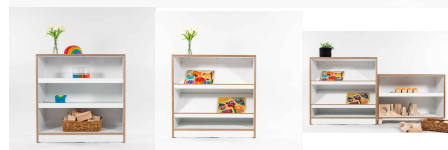

MULTI SHELF 1200 X 800

Multipurpose shelving Unit 2 x Adj shelf flat or angled. Timber Feet, Wheels or Plinth Variant. White units will be using 16mm White HPL as the back. Woodgrain other colour units will be using 18mm Futura Backs. Have priced as an average price.

Cabinet Colour TBC, White, Maple
Base Options Feet, Plinth, TBC, Wheels

Product Materials:
Product Dimensions: 1200L x 395W x 800H
Joinery Hours: 1.3
Engineering Hours: 0
Dispatch Hours: 0.15
Cubic Metres: .38

[Read More](#)

SKU: 4019

Price: $795.00 + GST

Categories: [Multi Shelving](#), [Storage](#)

Tag: [Multi Shelving](#)