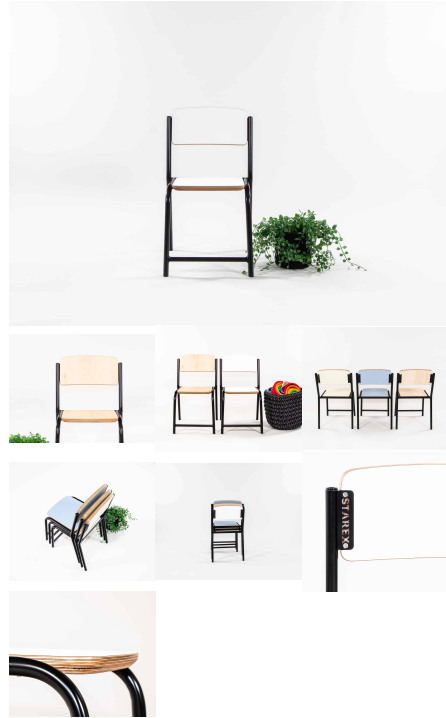

FERGUS STACKING CHAIR

Chair Height

220H (Infants), 285H (Toddlers), 320H (Preschoolers), TBC

Seat/Back Colour

Taupe Grey, TBC, White, Maple, Denim, Saffron, Wasabi

Powder Coated Steel

Mannex White, Matt Bond Rivergum, Matt Bone White, Matt Desert Sand, Matt Scoria, Matt Storm Blue, Matt Wizard, TBC, Textura Black, Textura Charcoal, Textura Sandstone Grey, Textura Titania

Product Materials:

Product Dimensions:

Joinery Hours: 0.13

Engineering Hours: 0.25

Dispatch Hours: 0.07

Cubic Metres: 0.071

[Read More](#)

SKU: 2002

Price: $121.00 + GST

Categories: [Chairs](#), [Seating](#), [Seating](#), [Under $500](#)

Tags: [Chairs](#), [Under500](#)