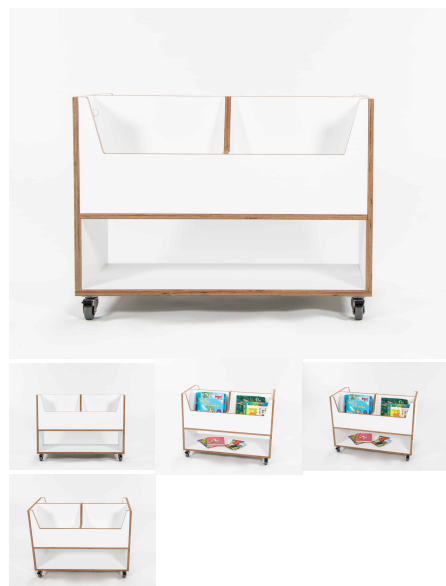

## BOOK STORAGE 600H

Book Storage with Shelf. Timber feet, Wheels and Plinth options available.

**Cabinet Colour** TBC, White, Maple  
**Base Options** Feet, Plinth, TBC, Wheels

**Product Materials:**  
**Product Dimensions:** 800L x 395W x 600H  
**Joinery Hours:** 1.25  
**Engineering Hours:** 0  
**Dispatch Hours:** 0.15  
**Cubic Metres:** .189