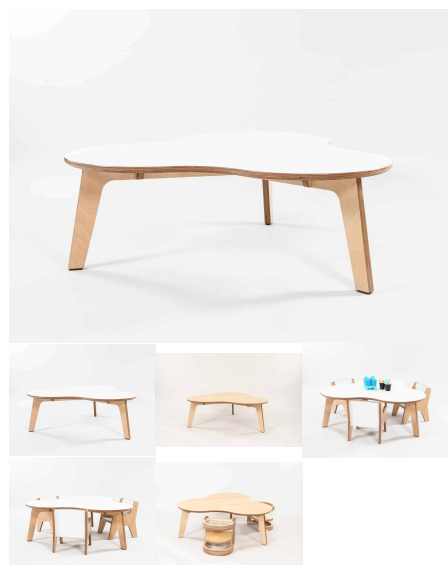

3POD TABLE

18mm Futura Top and 24mm Futura/Eco Spectrum Legs

Table Top Colour TBC, White, Maple

Product Materials:
Product Dimensions: 960L x 900W x 340H
Joinery Hours: 1
Engineering Hours: 0
Dispatch Hours: 0.1
Cubic Metres: .29

[Read More](#)

SKU: 3013
Price: $495.00 + GST
Categories: [Creative](#), [Tables](#), [Tables](#), [Under $500](#)
Tag: [Creative](#)