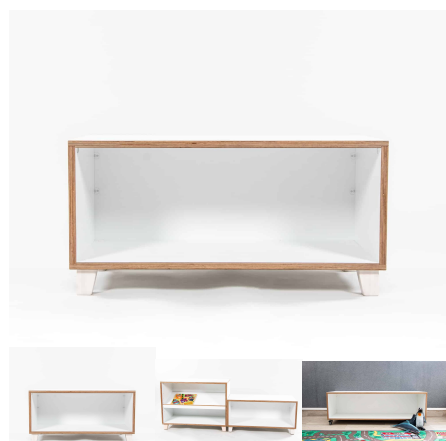

MULTI SHELF 1200 X 400

Cabinet Colour TBC, White, Maple
Base Options Feet, Plinth, TBC, Wheels

Product Materials:
Product Dimensions: 1200L x 395W x 400H
Joinery Hours: 0.75
Engineering Hours: 0
Dispatch Hours: 0.15
Cubic Metres: .19

[Read More](#)

SKU: 4017

Price: $485.00 + GST

Categories: [Multi Shelving](#), [Storage](#), [Storage](#), [Under $500](#)

Tag: [Multi Shelving](#)