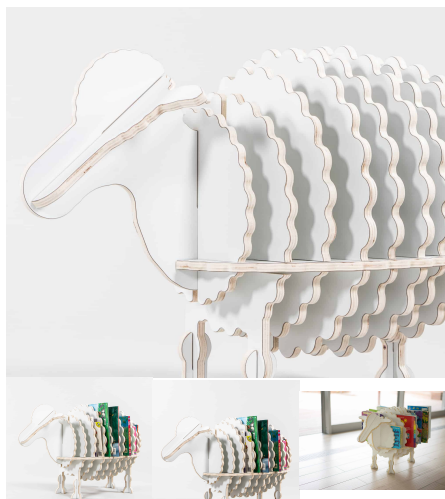

LOUIE (BOOKSHELF)

Sheep Book Storage

Product Materials:
Product Dimensions: 900L x 490W x 520H
Joinery Hours: 1
Engineering Hours:
Dispatch Hours: 0.15
Cubic Metres: 0.229

[Read More](#)

SKU: 4010

Price: $545.00 + GST

Categories: [Blocks + Book & Puzzles](#), [Storage](#), [Storage](#), [Under $500](#)

Tag: [Book + Puzzle](#)