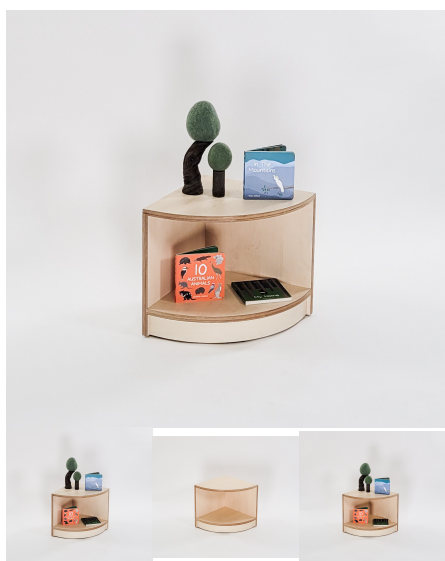

UNDER $500

If you're working to a budget, we have created this category for you to easily view furniture, within this under $500 range.

CORNER SHELF 400

Cabinet Colour TBC, White, Maple

Product Materials:

Product Dimensions: 395L x 395W x 400H

Joinery Hours: 1.16

Engineering Hours: 0

Dispatch Hours: 0.1

Cubic Metres: 0.06

[Read More](#)

SKU: 4054

Price: $475.00 + GST

Categories: [Multi Shelving](#), [Storage](#), [Uncategorised](#)