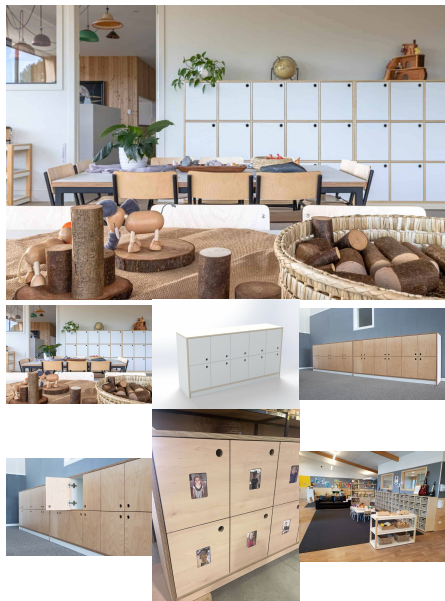

LOCKERS

Collage of Images and perhaps online questionnaire on website for customers to create a POA

Cabinet Colour	TBC
Door Colour	TBC
Hinge Placement	TBC
Powder Coated Steel	TBC

Product Materials: TBC
Product Dimensions: TBC
Joinery Hours: TBC
Engineering Hours: TBC
Dispatch Hours: TBC
Cubic Metres: TBC

[Read More](#)

SKU: 6013

Price: $0.00 + GST

Categories: [Bags + Lockers](#), [Bags + Lockers](#), [Storage](#), [Teachers](#)

Tag: [Teachers](#)