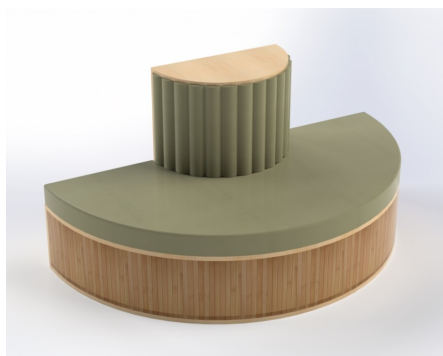

## IMAGINARIUMS SEAT

**Cabinet Colour** TBC, White, Maple

**Upholstery Colour** Gunmetal, TBC, Army, Coral, Ether, Mustard, Natural, Navy, Rain, Sage, Stone, Tussock, Walnut

**Product Materials:**

**Product Dimensions:** 1600L x 818W x 800H