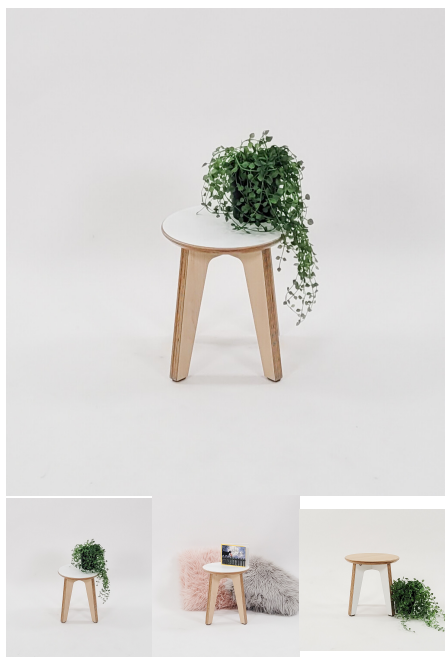

### MILLIE STOOL

**Stool Height** 285H (Toddlers), 320H (Preschoolers), TBC

**Seat Colour** TBC, White, Maple

**Legs Colour** White, Maple, TBC

**Product Materials:**

**Product Dimensions:** 285Dia

**Joinery Hours:** 0.5