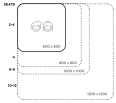

600 SQUARE TABLE

Table Height

385H (Infants), 450H (Toddlers), 500H (Preschoolers), TBC

Table Top Colour

TBC, White, Maple

Powder Coated Steel

Mannex White, Matt Bond Rivergum, Matt Bone White, Matt Desert Sand, Matt Scoria, Matt Storm Blue, Matt Wizard, TBC, Textura Black, Textura Charcoal, Textura Sandstone Grey, Textura Titania

Product Materials:

Product Dimensions: 600L x 600W

Joinery Hours: .2

Engineering Hours: 0.5

Dispatch Hours: 0.1

Cubic Metres: .162

[Read More](#)

SKU: 3005

Price: $254.00 + GST

Categories: [Square](#), [Tables](#), [Tables](#), [Under $500](#)

Tag: [Square](#)

600 SQUARE PUFFER TABLE

Powder Coated Steel Frame. Futura Top with 10 45 edge detail.

Table Height

385H (Infants), 450H (Toddlers), 500H (Preschoolers), TBC

Table Top Colour

TBC, White, Maple

Powder Coated Steel

Mannex White, Matt Bond Rivergum, Matt Bone White, Matt Desert Sand, Matt Scoria, Matt Storm Blue, Matt Wizard, TBC, Textura Black, Textura Charcoal, Textura Sandstone Grey, Textura Titania

Product Materials:

Product Dimensions: 600L x 600W

Joinery Hours: .25

Engineering Hours: 0.5

Dispatch Hours: 0.1

Cubic Metres: .162

[Read More](#)

SKU: 3014

Price: $254.00 + GST

Categories: [Square](#), [Tables](#), [Tables](#), [Under $500](#)

Tag: [Creative](#)