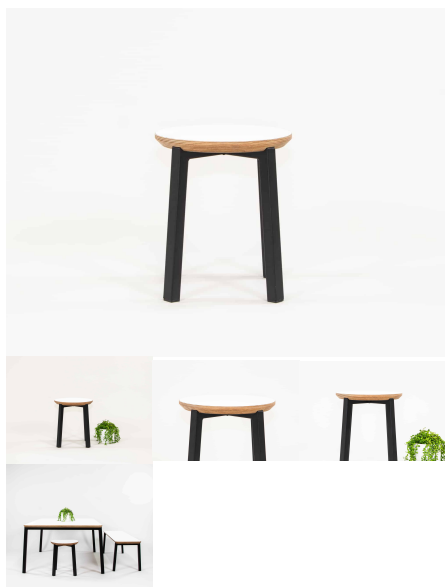

BEN STOOL

Stool - matches with the 1200L Ben Art Table. Powder Coated Steel frame. 10 45 edge detail on seat top. Variable heights of 320mm and 285mm

Stool Height	285H (Toddlers), 320H (Preschoolers), TBC
Seat Colour	TBC, White, Maple Mannex White, Matt Bond Rivergum, Matt Bone White, Matt Desert Sand, Matt Scoria, Matt Storm Blue, Matt Wizard, TBC, Textura Black, Textura Charcoal, Textura Sandstone Grey, Textura Titania
Powder Coated Steel	

Product Materials:

Product Dimensions: 285Dia

Joinery Hours: 0.16

Engineering Hours: 0.5

Dispatch Hours: 0.1

Cubic Metres: 0.023

[Read More](#)

SKU: 2007

Price: $198.00 + GST

Categories: [Seating](#), [Seating](#), [Stools](#), [Under $500](#)

Tag: [Stools](#)