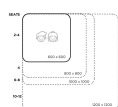

600 SQUARE PUFFER TABLE

Powder Coated Steel Frame. Futura Top with 10 45 edge detail.

Table Height

385H (Infants), 450H (Toddlers), 500H (Preschoolers), TBC

Table Top Colour

TBC, White, Maple

Powder Coated Steel

Mannex White, Matt Bond Rivergum, Matt Bone White, Matt Desert Sand, Matt Scoria, Matt Storm Blue, Matt Wizard, TBC, Textura Black, Textura Charcoal, Textura Sandstone Grey, Textura Titania

Product Materials:

Product Dimensions: 600L x 600W

Joinery Hours: .25

Engineering Hours: 0.5

Dispatch Hours: 0.1

Cubic Metres: .162

[Read More](#)

SKU: 3014

Price: $254.00 + GST

Categories: [Square](#), [Tables](#), [Tables](#), [Under $500](#)

Tag: [Creative](#)

POMMEL FOR INFANT CHAIRS

Weight

0.01 kg

Dimensions

15 x 12 x 1.8 cm

Colour

TBC, White, Maple

Product Materials:

Product Dimensions: 120L x 18W x 150H

Joinery Hours: 0.1

Engineering Hours:

Dispatch Hours: 0.07

Cubic Metres: 0.0003

[Read More](#)

SKU: 2033

Price: $61.00 + GST

Categories: [Chairs](#), [Seating](#), [Seating](#), [Under $500](#)