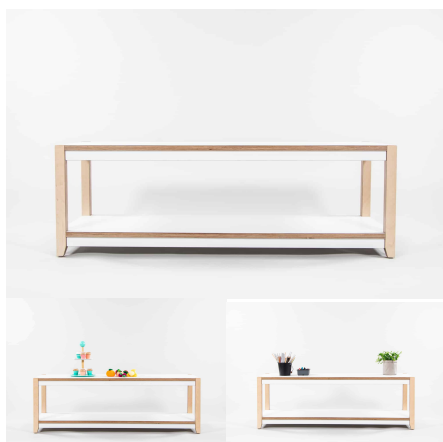

STEEL 4 TIERED SHELF

Cabinet Colour TBC, White, Maple
Powder Coated Steel Mannex White, Matt Bond Rivergum, Matt Bone White, Matt Desert Sand, Matt Scoria, Matt Storm Blue, Matt Wizard, TBC, Textura Black, Textura Charcoal, Textura Sandstone Grey, Textura Titania
Base Options Feet, TBC, Wheels

Product Materials: 18mm Futura, Powder Coated Steel

Product Dimensions: 1200L x 395W x 800H

Joinery Hours: .5

Engineering Hours: .67

Dispatch Hours: .16

Cubic Metres: .379

[Read More](#)

SKU: 4051

Price: $745.00 + GST

Categories: [Storage](#), [Tiered Shelving](#)

2 TIERED SHELF

Cabinet Colour TBC, White, Maple

Product Materials:

Product Dimensions: 1200L x 395W x 400H

Joinery Hours: 1.25

Engineering Hours: 0

Dispatch Hours: 0.1

Cubic Metres: .189

[Read More](#)

SKU: 4029

Price: $524.00 + GST

Categories: [Storage](#), [Storage](#), [Tiered Shelving](#), [Under $500](#)

Tag: [Tiered Shelving](#)