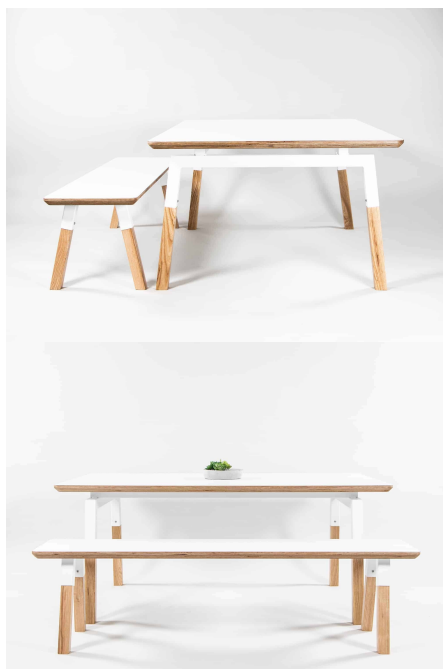

ELLIE TABLE AND BENCH SEATS (SET)

Product Materials:
Product Dimensions:
Joinery Hours:
Engineering Hours:
Dispatch Hours:
Cubic Metres:

[Read More](#)

SKU: N/A

Price: $1,645.00 + GST

Category: [Table & Seating Sets](#)