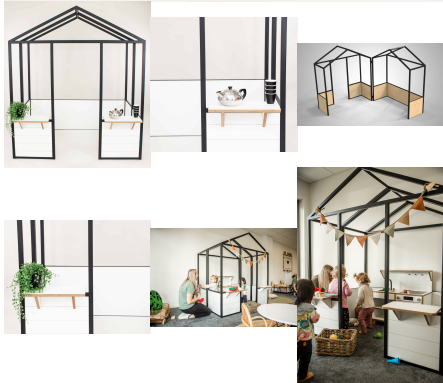

## STOVE - INFANT & TODDLER

<b>Cabinet Colour</b>	TBC, White, Maple
<b>Door/Panel Front Colour</b>	TBC, White, Maple
<b>Base Options</b>	Feet, Plinth, TBC, Wheels

**Product Materials:**  
**Product Dimensions:** 395L x 395W x 500H  
**Joinery Hours:** 0.75  
**Engineering Hours:** 0  
**Dispatch Hours:** 0.25  
**Cubic Metres:** .078