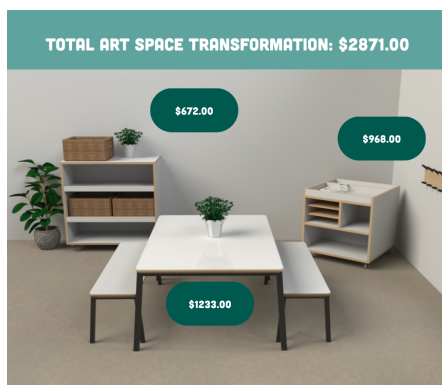

**Price:** \$4,831.00 – \$5,038.00 Price range: \$4,831.00 through \$5,038.00 + GST

**Categories:** [Bundles](#), [Under \\$5000 Bundles](#)