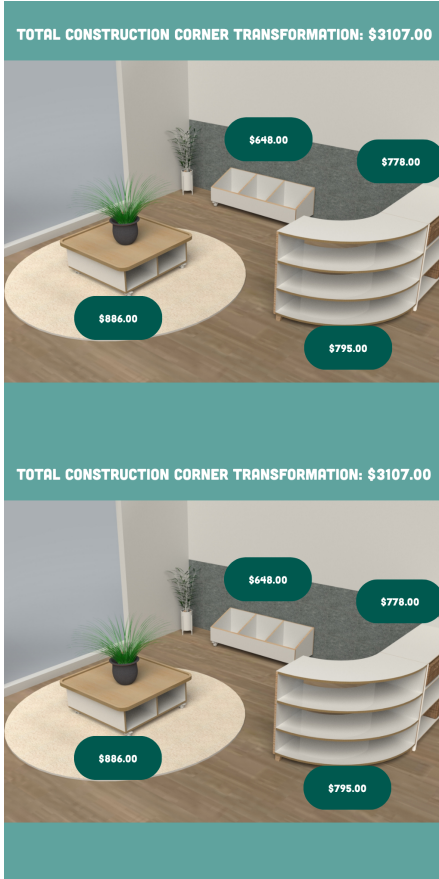

UNCATEGORISED

CONSTRUCTION CORNER TRANSFORMATION (BUNDLE)

Product Materials:
Product Dimensions:
Joinery Hours:
Engineering Hours:
Dispatch Hours:
Cubic Metres:

[Read More](#)

SKU: N/A

Price: $3,100.00 + GST

Categories: [Bundles](#), [Uncategorised](#), [Under $5000 Bundles](#)