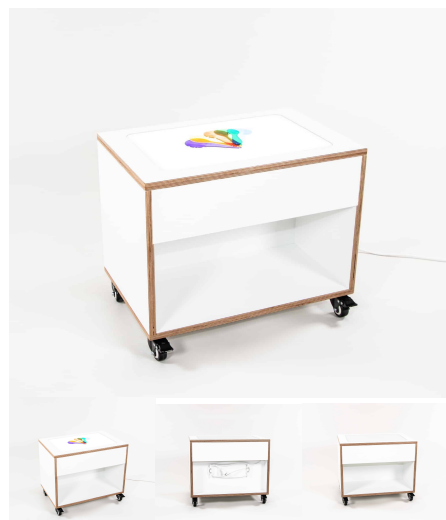

LIGHTBOX SINGLE - PRESCHOOL

Single Lightbox. Timber feet, Wheels and Plinth options available. I would like an adjustable shelf added to this unit.

Cabinet Colour TBC, White, Maple
Base Options Feet, Plinth, TBC, Wheels

Product Materials:
Product Dimensions: 600L x 395W x 600H
Joinery Hours: 1.25
Engineering Hours:
Dispatch Hours: 1
Cubic Metres: 0.14

[Read More](#)

SKU: 5051

Price: $675.00 + GST

Categories: [Light + Nature Units](#), [Play and Explore](#)

Tag: [Lightboxes](#)