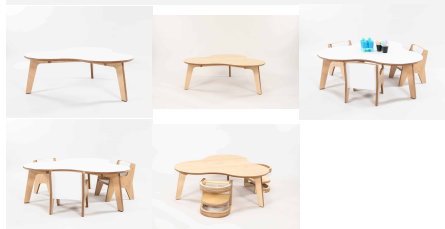

## KIDNEY TABLE

Kidney Table - Supplied with Maple HPL top as standard. Can be supplied with Clear Lacquered Birch Top on request.

**Product Materials:**

**Product Dimensions:** 983L x 600W x 340H

**Joinery Hours:** 0.5