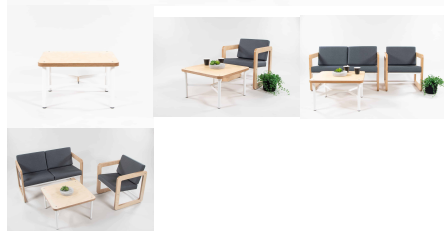

ALBY TABLE

Table Top Colour TBC, White, Maple

Powder Coated Steel

Mannex White, Matt Bond Rivergum, Matt Bone White, Matt Desert Sand, Matt Scoria, Matt Storm Blue, Matt Wizard, TBC, Textura Black, Textura Charcoal, Textura Sandstone Grey, Textura Titania

Product Materials:

Product Dimensions: 500sq x 300H

Joinery Hours: .19

Engineering Hours: 0.75

Dispatch Hours: 0.2

Cubic Metres: .075

[Read More](#)

SKU: 3022

Price: $287.00 + GST

Categories: [Tables](#), [Tables](#), [Under $500](#)

Tag: [Creative](#)