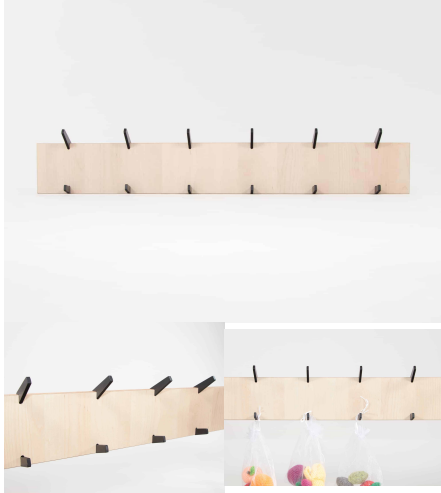

## CLOTHES AND BAG HOOK (CHOOSE YOUR QUANTITY OF HOOK)

Coat Hooks - Priced on an individual basis. Price includes Hook Board for mounting. Engineering time is for one hook based on a tree of 10 hooks taking 10 minutes. Joinery time is for one hook board with average dimensions of 300mmx100mm.