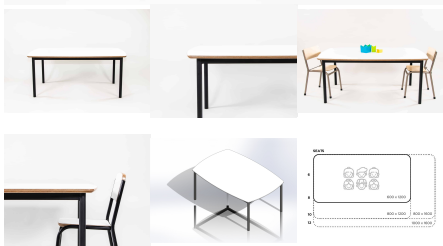

## BBQ BENCH SEAT 1100L

Table - Powder Coated Steel Frame. Future Wood Planks.

**Bench Height** 285 (Toddlers), 320 (Preschoolers), TBC  
Mannex White, Matt Bond Rivergum, Matt Bone White, Matt Desert Sand, Matt Scoria, Matt Storm Blue, Matt Wizard, TBC, Textura Black, Textura Charcoal, Textura Sandstone Grey, Textura Titania