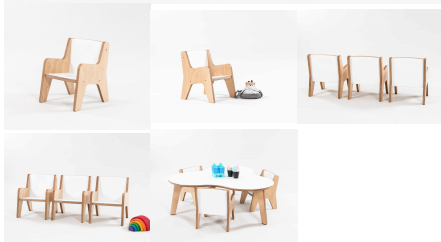

LITTLE PLY CHAIR

18mm Futura/Eco Spectrum - This chair was used for BS Papamoa Plaza

Product Materials:

Product Dimensions: 276L x 298W x 353H

Joinery Hours: 0.5

Engineering Hours:

Dispatch Hours: 0.05

Cubic Metres: 0.029

[Read More](#)

SKU: 2005

Price: $172.00 + GST

Categories: [Chairs](#), [Seating](#), [Seating](#), [Under $500](#)

Tags: [Chairs](#), [Under500](#)