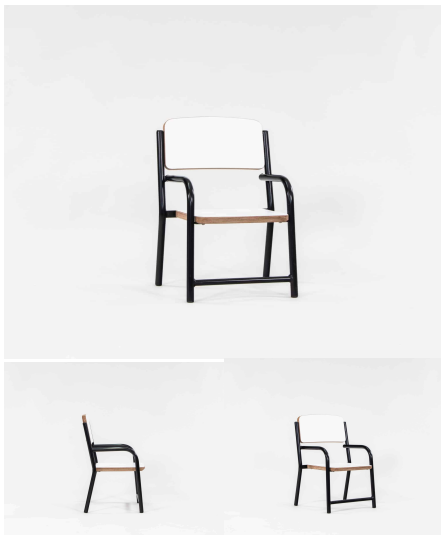

CHARLIE CHAIR

Stacking Chair with arms offered in 2 seat height variants (285H and 220H). Also available with a removable support pole. Powder Coated Steel Frame with 18mm Futura Seat and Back

Seat/Back Colour TBC, White, Maple, Denim, Saffron, Wasabi
Mannex White, Matt Bond Rivergum, Matt Bone White, Matt Desert Sand, Matt Scoria, Matt Storm Blue, Matt Wizard, TBC, Textura Black, Textura Charcoal, Textura Sandstone Grey, Textura Titania

Powder Coated Steel

Chair Height 220H (Infants), 285H (Toddlers), TBC

Product Materials:
Product Dimensions:
Joinery Hours: 0.13
Engineering Hours: 0.25
Dispatch Hours: 0.07
Cubic Metres: 0.063

[Read More](#)

SKU: 2003

Price: $121.00 + GST

Categories: [Chairs](#), [Seating](#), [Seating](#), [Under $500](#)

Tag: [Chairs](#)