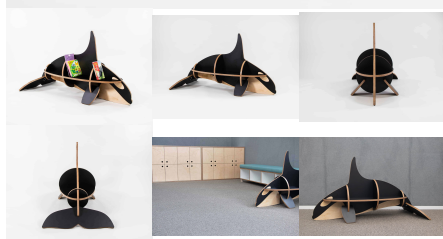

MAKI (BOOKSHELF)

Orca Book Storage Unit

Product Materials:
Product Dimensions: 1280L x 705H x 655W
Joinery Hours: 1
Engineering Hours: 0
Dispatch Hours: 0.35
Cubic Metres: .59

[Read More](#)

SKU: 4009
Price: $545.00 + GST
Categories: [Blocks + Book & Puzzles](#), [Storage](#)
Tag: [Book + Puzzle](#)