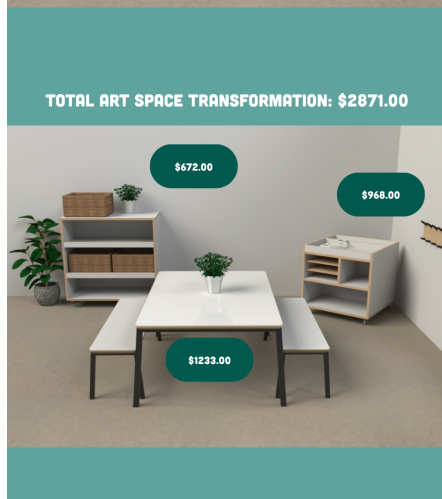

ART CORNER TRANSFORMATION (BUNDLE)

Product Materials:
Product Dimensions:
Joinery Hours:
Engineering Hours:
Dispatch Hours:
Cubic Metres:

[Read More](#)

SKU: N/A

Price: $2,923.00 + GST

Categories: [Bundles](#), [Under $5000 Bundles](#)