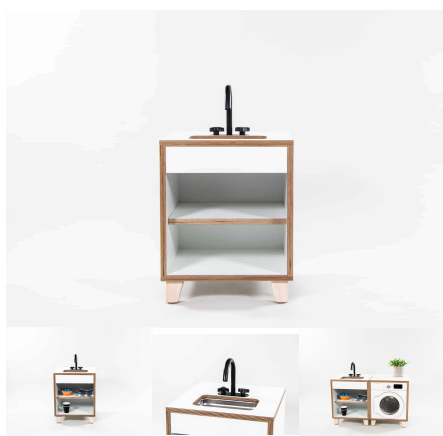

## SINK - INFANT & TODDLER

**Cabinet Colour** TBC, White, Maple

**Door/Panel Front Colour** TBC, White, Maple

**Base Options** Feet, Plinth, TBC, Wheels

**Product Materials:**

**Product Dimensions:** 395L x 395W x 500H