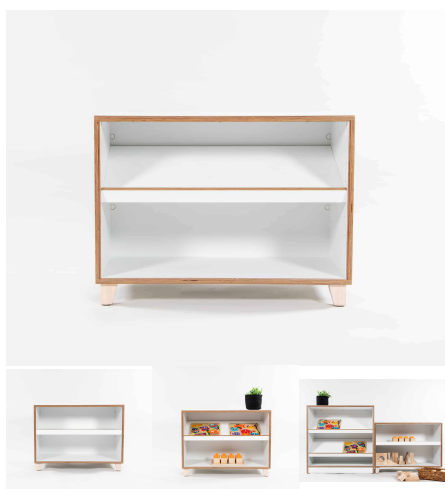

MULTI SHELF 1200 X 600

Multipurpose shelving Unit 1 x Adj shelf flat or angled. Timber Feet, Wheels or Plinth Variant. White units will be using 16mm White HPL as the back. Woodgrain other colour units will be using 18mm Futura Backs. Have priced as an average price.

Cabinet Colour TBC, White, Maple
Base Options Feet, Plinth, TBC, Wheels

Product Materials:
Product Dimensions: 1200L x 395W x 600H
Joinery Hours: 1.2
Engineering Hours: 0
Dispatch Hours: 0.15
Cubic Metres: .28

[Read More](#)

SKU: 4018

Price: $695.00 + GST

Categories: [Multi Shelving](#), [Storage](#)

Tag: [Multi Shelving](#)