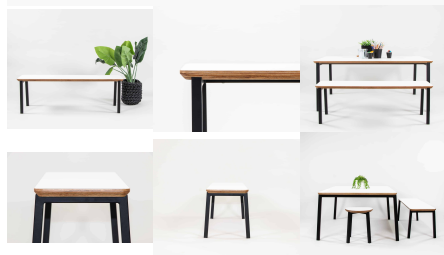

BEN BENCH SEAT

Bench Height 285 (Toddlers), 320 (Preschoolers), TBC

Seat Colour TBC, White, Maple

Powder Coated Steel

Mannex White, Matt Bond Rivergum, Matt Bone White, Matt Desert Sand, Matt Scoria, Matt Storm Blue, Matt Wizard, TBC, Textura Black, Textura Charcoal, Textura Sandstone Grey, Textura Titania

Product Materials:

Product Dimensions: 1000L x 280W x 285/320H

Joinery Hours: 0.30

Engineering Hours: 0.70

Dispatch Hours: 0.1

Cubic Metres: 0.079

[Read More](#)

SKU: 2017

Price: $319.00 + GST

Categories: [Benches](#), [Seating](#), [Seating](#), [Under $500](#)

Tag: [Benches](#)

ALBY TABLE

Table Top Colour TBC, White, Maple

Powder Coated Steel

Mannex White, Matt Bond Rivergum, Matt Bone White, Matt Desert Sand, Matt Scoria, Matt Storm Blue, Matt Wizard, TBC, Textura Black, Textura Charcoal, Textura Sandstone Grey, Textura Titania

Product Materials:

Product Dimensions: 500sq x 300H

Joinery Hours: .19

Engineering Hours: 0.75

Dispatch Hours: 0.2

Cubic Metres: .075

[Read More](#)

SKU: 3022

Price: $287.00 + GST

Categories: [Tables](#), [Tables](#), [Under $500](#)

Tag: [Creative](#)