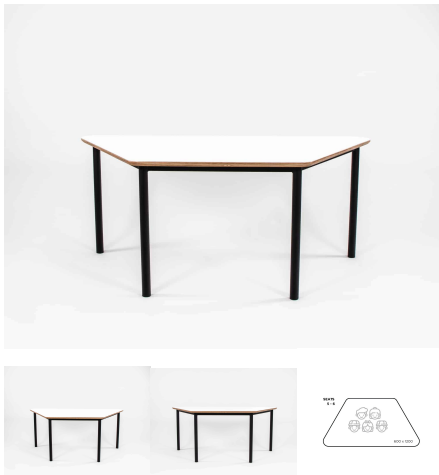

1200 TRAPEZOID TABLE

Table Height 385H (Infants), 450H (Toddlers), 500H (Preschoolers), TBC
Table Top Colour TBC, White, Maple
Powder Coated Steel Mannex White, Matt Bond Rivergum, Matt Bone White, Matt Desert Sand, Matt Scoria, Matt Storm Blue, Matt Wizard, TBC, Textura Black, Textura Charcoal, Textura Sandstone Grey, Textura Titania

Product Materials: Powder Coated Steel Frame. Futura Top with 10 45 edge detail.

Product Dimensions: 1200L x 600W

Joinery Hours: 0.25

Engineering Hours: 0.66

Dispatch Hours: 0.1

Cubic Metres: 0.30

[Read More](#)

SKU: 3021

Price: $395.00 + GST

Categories: [Creative](#), [Tables](#), [Tables](#), [Under $500](#)

Tag: [Creative](#)