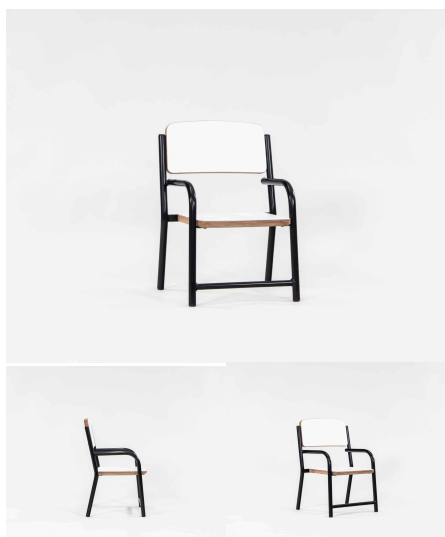

CHARLIE CHAIR

Stacking Chair with arms offered in 2 seat height variants (285H and 220H). Also available with a removable support pole. Powder Coated Steel Frame with 18mm Futura Seat and Back

Seat/Back Colour TBC, White, Maple, Denim, Saffron, Wasabi
Powder Coated Steel Mannex White, Matt Bond Rivergum, Matt Bone White, Matt Desert Sand, Matt Scoria, Matt Storm Blue, Matt Wizard, TBC, Textura Black, Textura Charcoal, Textura Sandstone Grey, Textura Titania
Chair Height 220H (Infants), 285H (Toddlers), TBC

Product Materials:
Product Dimensions:
Joinery Hours: 0.13
Engineering Hours: 0.25
Dispatch Hours: 0.07
Cubic Metres: 0.063

[Read More](#)

SKU: 2003

Price: $121.00 + GST

Categories: [Chairs](#), [Seating](#), [Seating](#), [Under $500](#)

Tag: [Chairs](#)