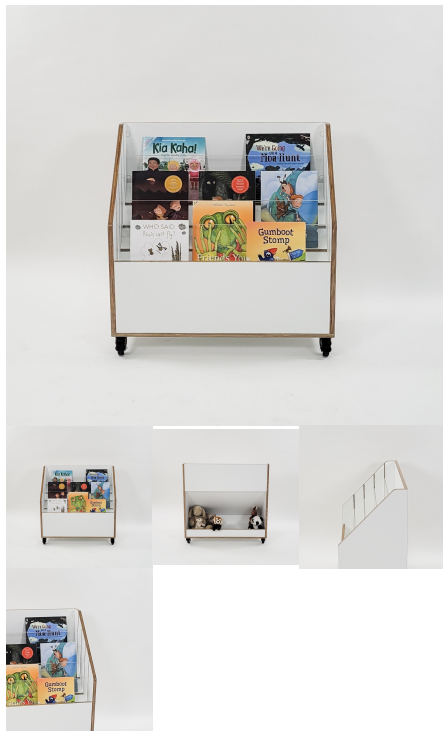

SLOPING BOOK SHELF 800L

Cabinet Colour TBC, White, Maple
Base Options Feet, Plinth, TBC, Wheels

Product Materials: 18mm Futura & Clear Acrylic Perspex

Product Dimensions: 800L x 800H x 395W

Joinery Hours: 1.50

Engineering Hours:

Dispatch Hours: 0.25

Cubic Metres: 0.252

[Read More](#)

SKU: 4047

Price: $665.00 + GST

Categories: [Blocks + Book & Puzzles](#), [Storage](#)

BOOK & PUZZLE STORAGE 1200L

Cabinet Colour TBC, White, Maple
Base Options Feet, Plinth, TBC, Wheels

Product Materials:

Product Dimensions: 1200L x 395W x 800H

Joinery Hours: 2

Engineering Hours: 0

Dispatch Hours: 0.15

Cubic Metres: .38

[Read More](#)

SKU: 4007

Price: $1,095.00 + GST

Categories: [Blocks + Book & Puzzles](#), [Storage](#)

Tag: [Book + Puzzle](#)