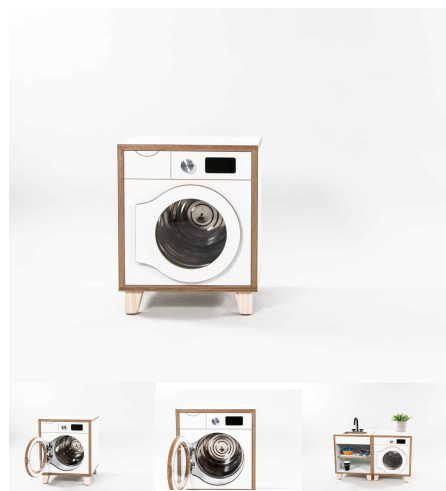

## MICROWAVE

Microwave - this needs to be redrawn to the new dimensions.

**Cabinet Colour** TBC, White, Maple

**Product Materials:**  
**Product Dimensions:** 365L x 300W x 280H  
**Joinery Hours:** 0.75  
**Engineering Hours:** 0  
**Dispatch Hours:** 0.1  
**Cubic Metres:** .03