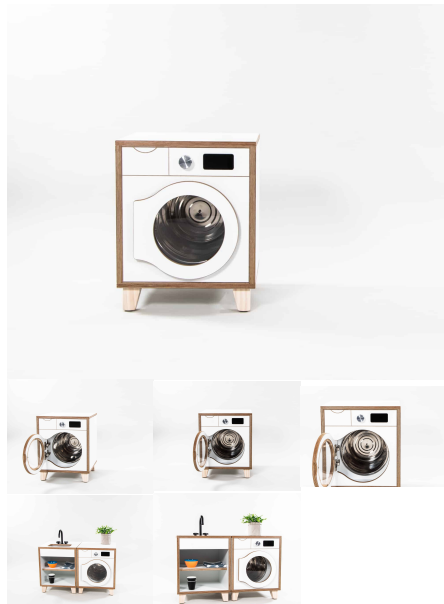

WASHING MACHINE - INFANT & TODDLER

Cabinet Colour TBC, White, Maple
Door/Panel Front Colour TBC, White, Maple
Base Options Feet, Plinth, TBC, Wheels

Product Materials:
Product Dimensions: 395L x 395W x 500H
Joinery Hours: 1
Engineering Hours: 0
Dispatch Hours: 0.25
Cubic Metres: .078

[Read More](#)

SKU: 5007

Price: $519.00 + GST

Categories: [Family Play + Houses](#), [Play and Explore](#)

Tag: [Family Play](#)