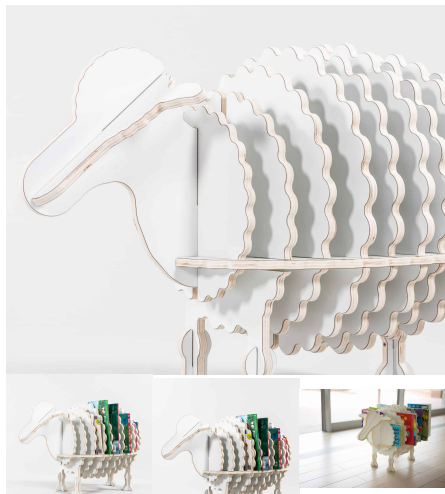

LOUIE (BOOKSHELF)

Sheep Book Storage

Product Materials:

Product Dimensions: 900L x 490W x 520H

Joinery Hours: 1

Engineering Hours:

Dispatch Hours: 0.15

Cubic Metres: 0.229

[Read More](#)

SKU: 4010

Price: $545.00 + GST

Categories: [Blocks + Book & Puzzles](#), [Storage](#), [Storage](#), [Under $500](#)

Tag: [Book + Puzzle](#)