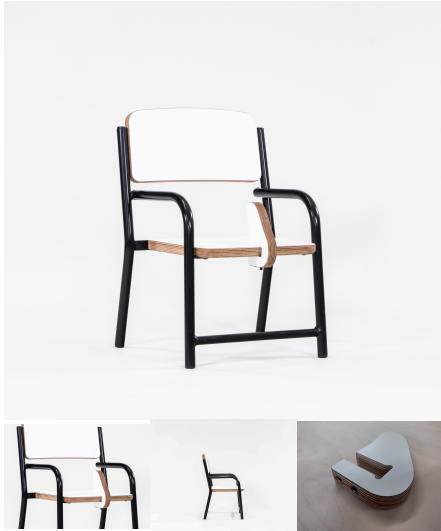

## CHARLIE CHAIR WITH POMMEL

Stacking Chair with arms offered in 2 seat height variants (285H and 220H). Also available with a removable support pole. Powder Coated Steel Frame with 18mm Futura Seat and Back