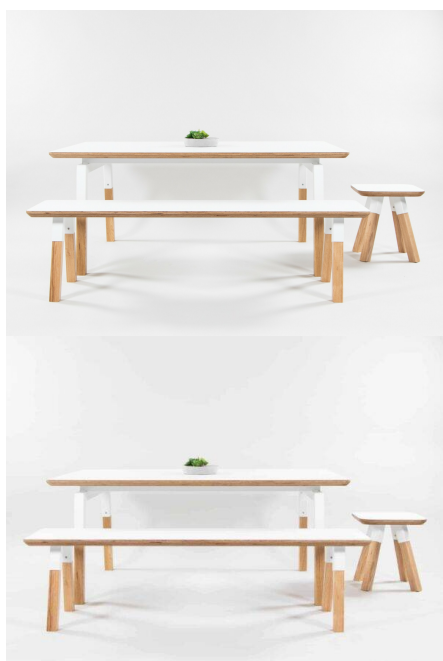

ELLIE TABLE, BENCH SEATS AND STOOL (SET)

Product Materials:
Product Dimensions:
Joinery Hours:
Engineering Hours:
Dispatch Hours:
Cubic Metres:

[Read More](#)

SKU: N/A

Price: From: $2,205.00 + GST

Category: [Table & Seating Sets](#)