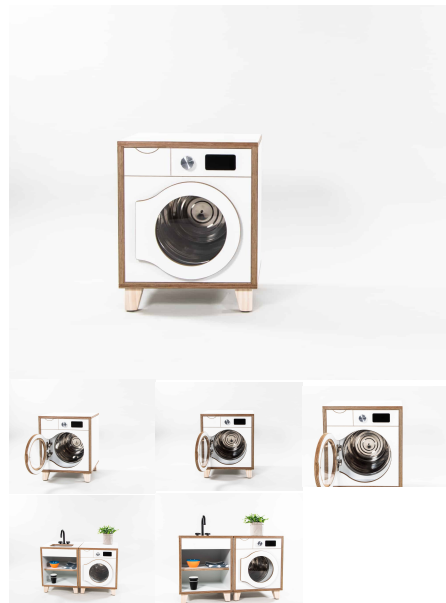

[Read More](#)

SKU: 5006

Price: \$442.00 + GST

Categories: [Family Play](#), [Family Play + Houses](#), [Play and Explore](#), [Under \\$500](#)

Tag: [Family Play](#)

WASHING MACHINE - INFANT & TODDLER

Cabinet Colour TBC, White, Maple
Door/Panel Front Colour TBC, White, Maple
Base Options Feet, Plinth, TBC, Wheels