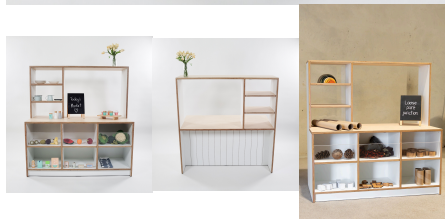

THE GENERAL STORE (PRESCHOOL)

Cabinet Colour TBC, White, Maple

Product Materials:

Product Dimensions: 1149L x 600W x 600/1200H

Joinery Hours: 3

Engineering Hours: 0

Dispatch Hours: 0.25

Cubic Metres: 0.287

[Read More](#)

SKU: 5105

Price: $1,670.00 + GST

Categories: [Art](#), [Family Play + Houses](#), [Play and Explore](#), [Practical Life](#)