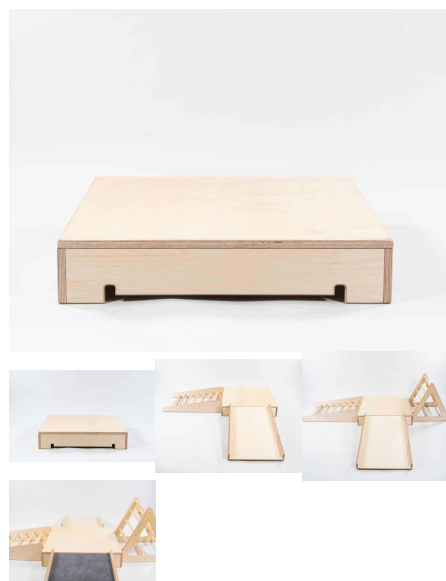

BABYFIRST

Made with love by our Starex craftsmen.

All equipment is manufactured ensuring smooth and rounded edges for optimum safety for infants to explore & develop in the safest of ways.

BASE

Base - Part of Crawling Ramp Kitset

Product Materials:

Product Dimensions: 700sq x 140H

Joinery Hours: 1.25

Engineering Hours:

Dispatch Hours: 0.1

Cubic Metres: 0.068

[Read More](#)

SKU: 7014

Price: $360.00 + GST

Categories: [Babyfirst](#), [Babyfirst](#)

Tags: [Babyfirst](#), [Under500](#)