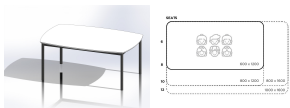

1600X1000 RECTANGLE TABLE

Powder Coated Steel Frame. Futura Top with 10 45 edge detail.

Table Height 385H (Infants), 450H (Toddlers), 500H (Preschoolers), TBC
Table Top Colour TBC, White, Maple
Powder Coated Steel Mannex White, Matt Bond Rivergum, Matt Bone White, Matt Desert Sand, Matt Scoria, Matt Storm Blue, Matt Wizard, TBC, Textura Black, Textura Charcoal, Textura Sandstone Grey, Textura Titania

Product Materials:
Product Dimensions: 1600L x 1000W
Joinery Hours: 0.25
Engineering Hours: 0.5
Dispatch Hours: 0.1
Cubic Metres: .72

[Read More](#)

SKU: 3012

Price: $589.00 + GST

Categories: [Rectangle](#), [Tables](#)

Tag: [Rectangle](#)

1600X1000 RECTANGLE PUFFER TABLE

Powder Coated Steel Frame. Futura Top with 10 45 edge detail.

Table Height 385H (Infants), 450H (Toddlers), 500H (Preschoolers), TBC
Table Top Colour TBC, White, Maple
Powder Coated Steel Mannex White, Matt Bond Rivergum, Matt Bone White, Matt Desert Sand, Matt Scoria, Matt Storm Blue, Matt Wizard, TBC, Textura Black, Textura Charcoal, Textura Sandstone Grey, Textura Titania

Product Materials:
Product Dimensions: 1600L x 1000W
Joinery Hours: 0.3
Engineering Hours: 0.5
Dispatch Hours: 0.1
Cubic Metres: 0.72

[Read More](#)

SKU: 3038

Price: $589.00 + GST

Categories: [Rectangle](#), [Tables](#)

Tag: [Creative](#)