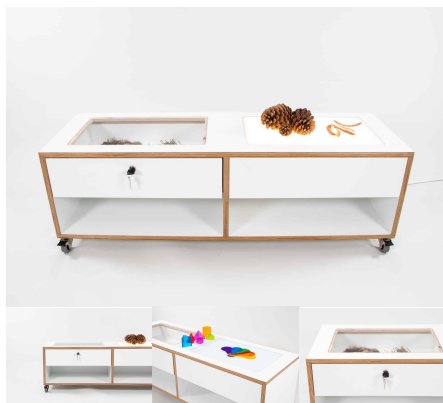

Price: \$394.00 + GST

Categories: [Dress Up + Mirrors](#), [Family Play](#), [Play and Explore](#), [Under \\$500](#)

Tag: [Mirrors](#)

DISCOVERY STATION - TODDLER

Science Station with Lightbox and Observation Drawer. Timber feet, Wheels and Plinth options available.