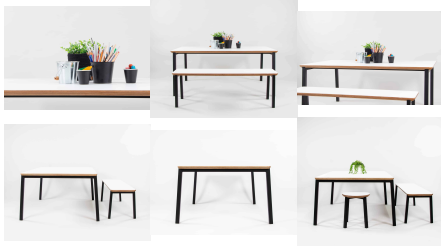

BEN TABLE

Table Height 450H (Toddlers), 500H (Preschoolers), TBC
Table Top Colour TBC, White, Maple
Powder Coated Steel Mannex White, Matt Bond Rivergum, Matt Bone White, Matt Desert Sand, Matt Scoria, Matt Storm Blue, Matt Wizard, TBC, Textura Black, Textura Charcoal, Textura Sandstone Grey, Textura Titania

Product Materials:
Product Dimensions: 1200L x 800W x 450/500H
Joinery Hours: 0.3
Engineering Hours: 0.75
Dispatch Hours: 0.16
Cubic Metres: 0.432

[Read More](#)
SKU: 3023
Price: $595.00 + GST
Categories: [Rectangle](#), [Tables](#)
Tag: [Art](#)