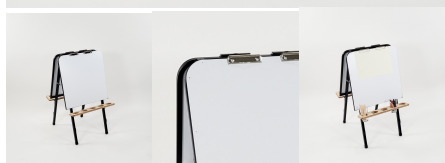

DISCOVERY STATION - PRESCHOOL

Cabinet Colour TBC, White, Maple
Base Options Feet, Plinth, TBC, Wheels

Product Materials:
Product Dimensions: 1200L x 395W x 600H
Joinery Hours: 2.5
Engineering Hours:
Dispatch Hours: 1.1
Cubic Metres: 0.284

[Read More](#)

SKU: 5055

Price: $1,293.00 + GST

Categories: [Light + Nature Units](#), [Play and Explore](#)

Tag: [Lightboxes](#)

SINGLE EASEL

Steel framed Single Art Easel with Pot Holder or Trough Option.

Powder Coated Steel Mannex White, Matt Bond Rivergum, Matt Bone White, Matt Desert Sand, Matt Scoria, Matt Storm Blue, Matt Wizard, TBC, Textura Black, Textura Charcoal, Textura Sandstone Grey, Textura Titania

Accessories TBC, 1x Maple Pot Holders/1x Birch Trough, x1 Maple Pot Holders/x1 White Pot Holders, x1 White Pot Holders/x1 Birch Trough, x2 Birch Troughs, x2 Maple Pot Holders, x2 White Pot Holders

Product Materials:
Product Dimensions: 600L x 600W x 1050H
Joinery Hours: 0.5
Engineering Hours: 1.25
Dispatch Hours: 0.8
Cubic Metres: 0.063

[Read More](#)

SKU: 5029

Price: $665.00 + GST

Categories: [Art](#), [Play and Explore](#)

Tag: [Art](#)