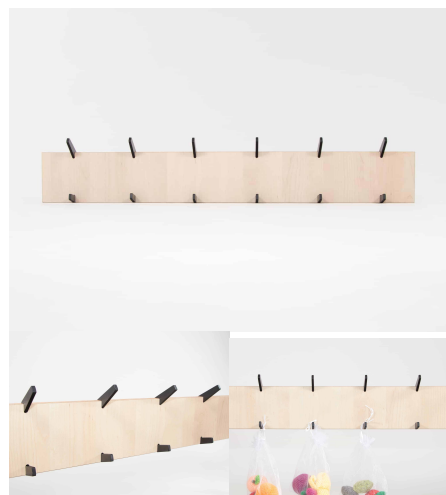

CLOTHES AND BAG HOOK (CHOOSE YOUR QUANTITY OF HOOK)

Coat Hooks - Priced on an individual basis. Price includes Hook Board for mounting. Engineering time is for one hook based on a tree of 10 hooks taking 10 minutes. Joinery time is for one hook board with average dimensions of 300mmx100mm.

Cabinet Colour TBC, White, Maple
Mannex White, Matt Bond Rivergum, Matt Bone White, Matt Desert Sand, Matt Scoria, Matt Storm Blue, Matt Wizard, TBC, Textura Black, Textura Charcoal, Textura Sandstone Grey, Textura Titania

Powder Coated Steel

Product Materials:
Product Dimensions: 18W x 120H
Joinery Hours: 0.03
Engineering Hours: 0.02
Dispatch Hours: 0.05
Cubic Metres: .001

[Read More](#)

SKU: 6012

Price: $24.00 + GST

Categories: [Bags + Lockers](#), [Bags + Lockers](#), [Storage](#), [Storage](#), [Teachers](#), [Under $500](#)

Tag: [Teachers](#)