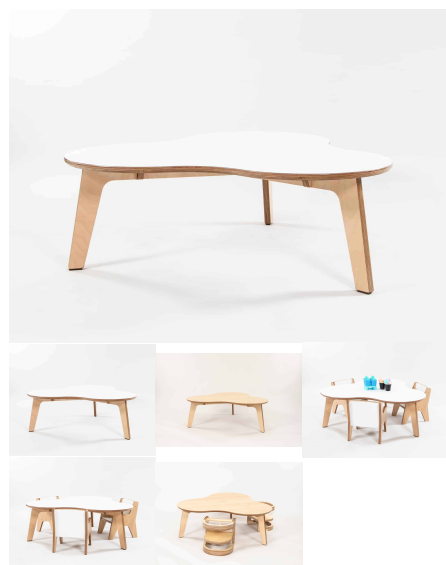

3POD TABLE

18mm Futura Top and 24mm Futura/Eco Spectrum Legs

Table Top Colour TBC, White, Maple
Product Materials:
Product Dimensions: 960L x 900W x 340H
Joinery Hours: 1
Engineering Hours: 0
Dispatch Hours: 0.1
Cubic Metres: .29

[Read More](#)
SKU: 3013
Price: $495.00 + GST
Categories: [Creative](#), [Tables](#), [Tables](#), [Under $500](#)
Tag: [Creative](#)