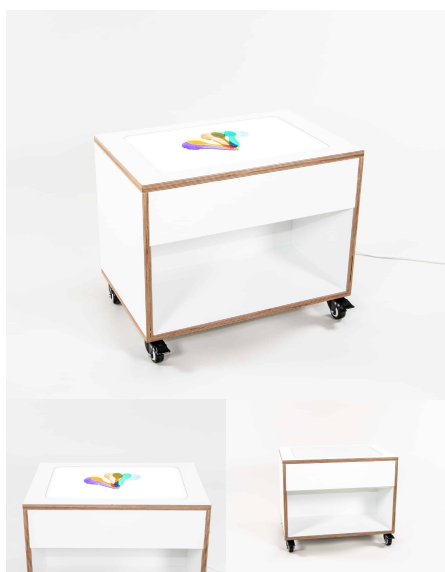

LIGHTBOX SINGLE - TODDLER

Single Lightbox. Timber feet, Wheels and Plinth options available.

Cabinet Colour TBC, White, Maple

Base Options Feet, Plinth, TBC, Wheels

Product Materials:

Product Dimensions: 600L x 395W x 500H

Joinery Hours: 1

Engineering Hours: 0

Dispatch Hours: 1

Cubic Metres: .12

[Read More](#)

SKU: 5050

Price: $675.00 + GST

Categories: [Light + Nature Units](#), [Play and Explore](#)

Tag: [Lightboxes](#)