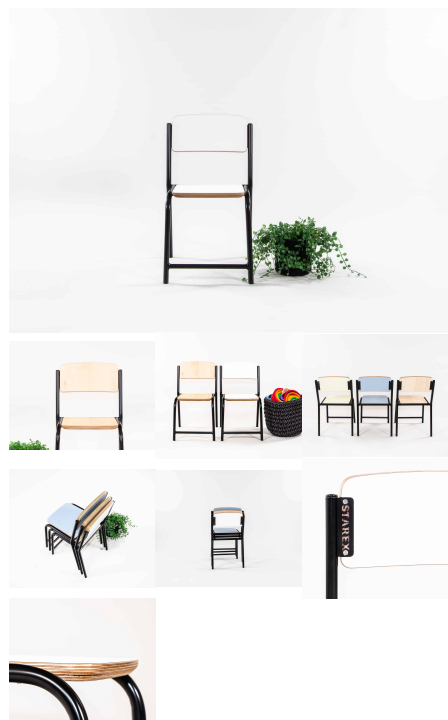

[Read More](#)

SKU: 5017

Price: \$325.00 + GST

Categories: [Family Play](#), [Family Play + Houses](#), [Play and Explore](#), [Under \\$500](#)

Tag: [Family Play](#)

FERGUS STACKING CHAIR

Chair Height	220H (Infants), 285H (Toddlers), 320H (Preschoolers), TBC
Seat/Back Colour	Taupe Grey, TBC, White, Maple, Denim, Saffron, Wasabi Mannex White, Matt Bond Rivergum, Matt Bone White, Matt Desert Sand, Matt Scoria, Matt Storm Blue, Matt Wizard, TBC, Textura Black, Textura Charcoal, Textura Sandstone Grey, Textura Titania
Powder Coated Steel	