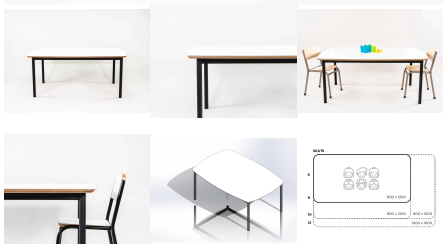

1200X800 RECTANGLE TABLE

Table Height

385H (Infants), 450H (Toddlers), 500H (Preschoolers), TBC

Table Top Colour

TBC, White, Maple

Powder Coated Steel

Mannex White, Matt Bond Rivergum, Matt Bone White, Matt Desert Sand, Matt Scoria, Matt Storm Blue, Matt Wizard, TBC, Textura Black, Textura Charcoal, Textura Sandstone Grey, Textura Titania

Product Materials:

Product Dimensions: 1200L x 800W

Joinery Hours: 0.25

Engineering Hours: 0.5

Dispatch Hours: 0.1

Cubic Metres: .432

[Read More](#)

SKU: 3010

Price: $395.00 + GST

Categories: [Rectangle](#), [Tables](#), [Tables](#), [Under $500](#)

Tag: [Rectangle](#)

1200X800 RECTANGLE PUFFER TABLE

Powder Coated Steel Frame. Futura Top with 10 45 edge detail.

Table Height

385H (Infants), 450H (Toddlers), 500H (Preschoolers), TBC

Table Top Colour

TBC, White, Maple

Table Top Edge Detail

Ply Edge, PVC T-Edge, TBC

Powder Coated Steel

Mannex White, Matt Bond Rivergum, Matt Bone White, Matt Desert Sand, Matt Scoria, Matt Storm Blue, Matt Wizard, TBC, Textura Black, Textura Charcoal, Textura Sandstone Grey, Textura Titania

Product Materials:

Product Dimensions: 1200L x 800W

Joinery Hours: 0.3

Engineering Hours: 0.5

Dispatch Hours: 0.1

Cubic Metres: .432

[Read More](#)

SKU: 3018

Price: $395.00 + GST

Categories: [Rectangle](#), [Tables](#), [Tables](#), [Under $500](#)

Tag: [Creative](#)