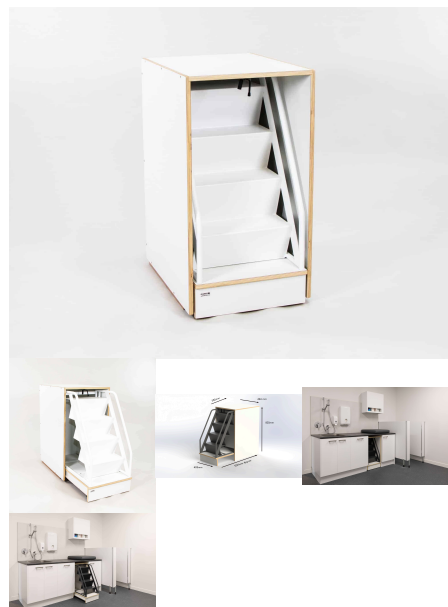

Product Materials:
Product Dimensions: 1220L x 620W x 875H
Joinery Hours: 2
Engineering Hours: 1.56
Dispatch Hours: 0.6
Cubic Metres: .63

[Read More](#)
SKU: 6004
Price: \$1,895.00 + GST
Categories: [Changing](#), [Teachers](#)
Tag: [Teachers](#)