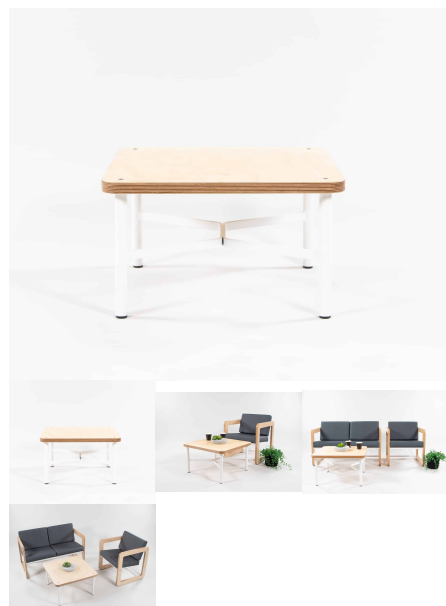

ALBY TABLE

Table Top Colour TBC, White, Maple
Powder Coated Steel Mannex White, Matt Bond Rivergum, Matt Bone White, Matt Desert Sand, Matt Scoria, Matt Storm Blue, Matt Wizard, TBC, Textura Black, Textura Charcoal, Textura Sandstone Grey, Textura Titania

Product Materials:
Product Dimensions: 500sq x 300H
Joinery Hours: .19
Engineering Hours: 0.75
Dispatch Hours: 0.2
Cubic Metres: .075

[Read More](#)
SKU: 3022
Price: $287.00 + GST
Categories: [Tables](#), [Tables](#), [Under $500](#)
Tag: [Creative](#)