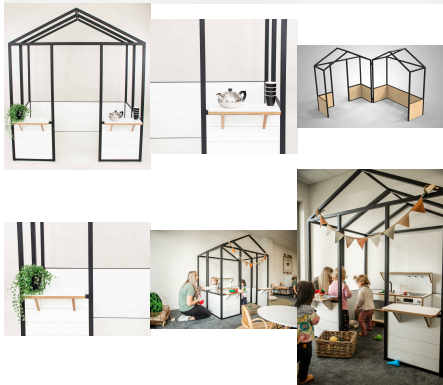

Tag: [Family Play](#)

STOVE - INFANT & TODDLER

Cabinet Colour	TBC, White, Maple
Door/Panel Front Colour	TBC, White, Maple
Base Options	Feet, Plinth, TBC, Wheels

Product Materials:
Product Dimensions: 395L x 395W x 500H
Joinery Hours: 0.75
Engineering Hours: 0
Dispatch Hours: 0.25
Cubic Metres: .078