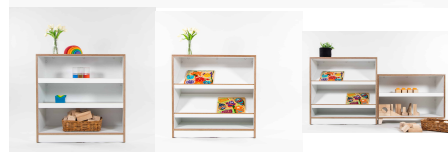

MULTI SHELF 1200 X 800

Multipurpose shelving Unit 2 x Adj shelf flat or angled. Timber Feet, Wheels or Plinth Variant. White units will be using 16mm White HPL as the back. Woodgrain other colour units will be using 18mm Futura Backs. Have priced as an average price.

Cabinet Colour TBC, White, Maple
Base Options Feet, Plinth, TBC, Wheels

Product Materials:
Product Dimensions: 1200L x 395W x 800H
Joinery Hours: 1.3
Engineering Hours: 0
Dispatch Hours: 0.15
Cubic Metres: .38

[Read More](#)

SKU: 4019

Price: $795.00 + GST

Categories: [Multi Shelving](#), [Storage](#)

Tag: [Multi Shelving](#)