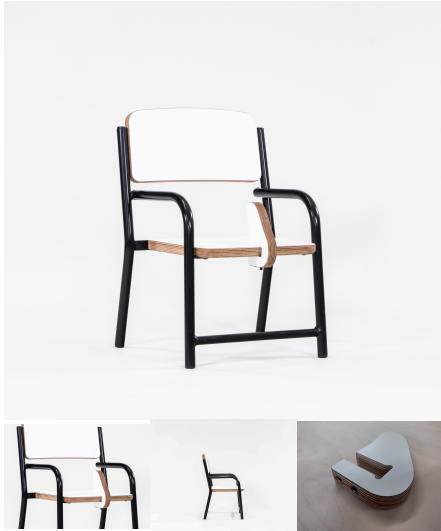

[Read More](#)

SKU: 4004

Price: \$495.00 + GST

Categories: [Blocks + Book + Puzzles](#), [Storage](#), [Storage](#), [Under \\$500](#)

Tag: [Book + Puzzle](#)

CHARLIE CHAIR WITH POMMEL

Stacking Chair with arms offered in 2 seat height variants (285H and 220H). Also available with a removable support pole. Powder Coated Steel Frame with 18mm Futura Seat and Back