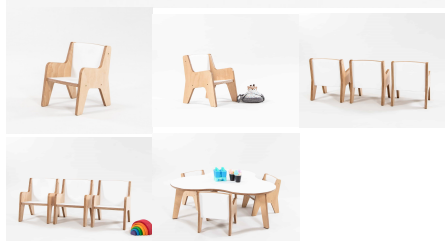

LITTLE PLY CHAIR

18mm Futura/Eco Spectrum - This chair was used for BS Papamoa Plaza

Product Materials:

Product Dimensions: 276L x 298W x 353H

Joinery Hours: 0.5

Engineering Hours:

Dispatch Hours: 0.05

Cubic Metres: 0.029

[Read More](#)

SKU: 2005

Price: $172.00 + GST

Categories: [Chairs](#), [Seating](#), [Seating](#), [Under $500](#)

Tags: [Chairs](#), [Under500](#)