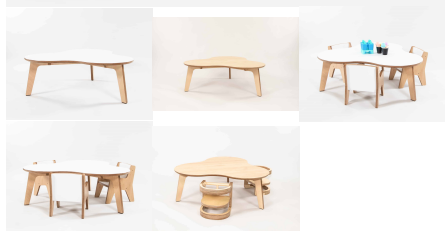

Categories: [Creative](#), [Tables](#), [Tables](#), [Under \\$500](#)

Tag: [Creative](#)

KIDNEY TABLE

Kidney Table - Supplied with Maple HPL top as standard. Can be supplied with Clear Lacquered Birch Top on request.