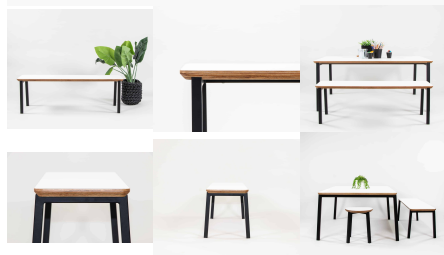

Price: \$319.00 + GST

Categories: [Benches](#), [Seating](#), [Seating](#), [Under \\$500](#)

Tag: [Benches](#)

ALBY TABLE

Table Top Colour TBC, White, Maple

Powder Coated Steel

Mannex White, Matt Bond Rivergum, Matt Bone White, Matt Desert Sand, Matt Scoria, Matt Storm Blue, Matt Wizard, TBC, Textura Black, Textura Charcoal, Textura Sandstone Grey, Textura Titania