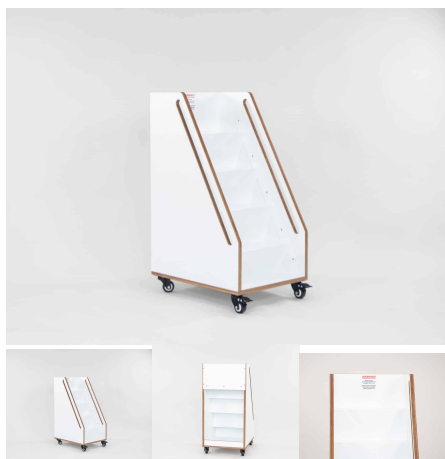

MOBILE STEPS

Mobile Change Steps with Total Brake Wheels

Powder Coated Steel

Mannex White, Matt Bond Rivergum, Matt Bone White, Matt Desert Sand, Matt Scoria, Matt Storm Blue, Matt Wizard, TBC, Textura Black, Textura Charcoal, Textura Sandstone Grey, Textura Titania

Product Materials:

Product Dimensions: 395L x 518W x 830H

Joinery Hours: .75

Engineering Hours: .66

Dispatch Hours: 0.15

Cubic Metres: .16

[Read More](#)

SKU: 6003

Price: $595.00 + GST

Categories: [Changing](#), [Teachers](#)

Tag: [Teachers](#)