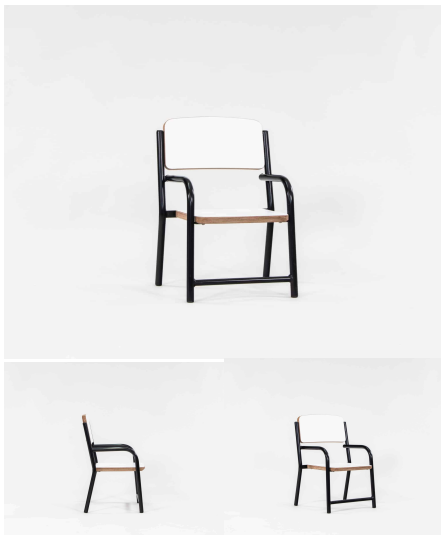

CHARLIE CHAIR

Stacking Chair with arms offered in 2 seat height variants (285H and 220H). Also available with a removable support pole. Powder Coated Steel Frame with 18mm Futura Seat and Back

Seat/Back Colour TBC, White, Maple, Denim, Saffron, Wasabi
Powder Coated Steel Mannex White, Matt Bond Rivergum, Matt Bone White, Matt Desert Sand, Matt Scoria, Matt Storm Blue, Matt Wizard, TBC, Textura Black, Textura Charcoal, Textura Sandstone Grey, Textura Titania
Chair Height 220H (Infants), 285H (Toddlers), TBC

Product Materials:
Product Dimensions:
Joinery Hours: 0.13
Engineering Hours: 0.25
Dispatch Hours: 0.07
Cubic Metres: 0.063

[Read More](#)

SKU: 2003

Price: $121.00 + GST

Categories: [Chairs](#), [Seating](#), [Seating](#), [Under $500](#)

Tag: [Chairs](#)