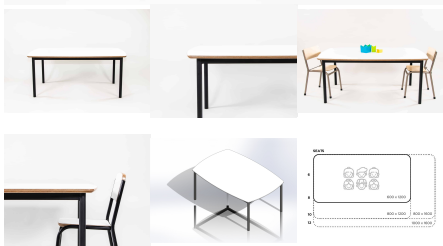

Price: \$395.00 + GST

Categories: [Rectangle](#), [Tables](#), [Tables](#), [Under \\$500](#)

Tag: [Creative](#)

BBQ BENCH SEAT 1100L

Table - Powder Coated Steel Frame. Future Wood Planks.

Bench Height

285 (Toddlers), 320 (Preschoolers), TBC