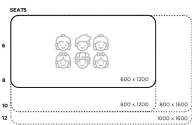

1200 KIDNEY TABLE

Powder Coated Steel Frame. Futura Top with 10 45 edge detail.

Table Height 385H (Infants), 450H (Toddlers), 500H (Preschoolers), TBC
Table Top Colour TBC, White, Maple
Powder Coated Steel Mannex White, Matt Bond Rivergum, Matt Bone White, Matt Desert Sand, Matt Scoria, Matt Storm Blue, Matt Wizard, TBC, Textura Black, Textura Charcoal, Textura Sandstone Grey, Textura Titania

Product Materials:
Product Dimensions: 1200L x 700W
Joinery Hours: 0.5
Engineering Hours: 0.75
Dispatch Hours: 0.1
Cubic Metres: .378

[Read More](#)

SKU: 3019

Price: $445.00 + GST

Categories: [Creative](#), [Tables](#)

Tag: [Creative](#)

1600X800 RECTANGLE TABLE

Powder Coated Steel Frame. Futura Top with 10 45 edge detail.

Table Height 385H (Infants), 450H (Toddlers), 500H (Preschoolers), TBC
Table Top Colour TBC, White, Maple
Powder Coated Steel Mannex White, Matt Bond Rivergum, Matt Bone White, Matt Desert Sand, Matt Scoria, Matt Storm Blue, Matt Wizard, TBC, Textura Black, Textura Charcoal, Textura Sandstone Grey, Textura Titania

Product Materials:
Product Dimensions: 1600L x 800W
Joinery Hours: 0.25
Engineering Hours: 0.5
Dispatch Hours: 0.1
Cubic Metres: .576

[Read More](#)

SKU: 3011

Price: $450.00 + GST

Categories: [Rectangle](#), [Tables](#)

Tag: [Rectangle](#)