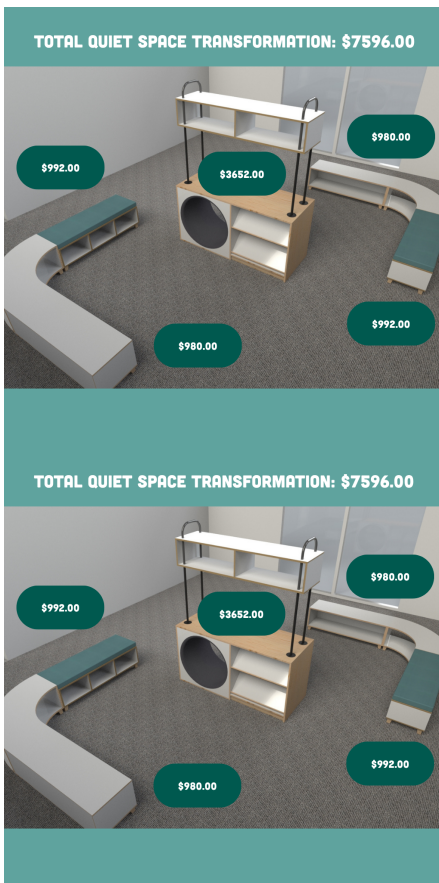

BUNDLES

Easy, convenient ordering

We understand your time is valuable, and our aim is to help you by providing quick solutions for easy ordering.

Alongside our design experts, our sets are where we have done the work, making this a convenient and easy way to order!

QUIET CORNER TRANSFORMATION KIT (BUNDLE)

Product Materials:
Product Dimensions:
Joinery Hours:
Engineering Hours:
Dispatch Hours:
Cubic Metres:

[Read More](#)

SKU: N/A

Price: $7,493.00 + GST

Categories: [Bundles](#), [Under $10,000 Bundles](#)