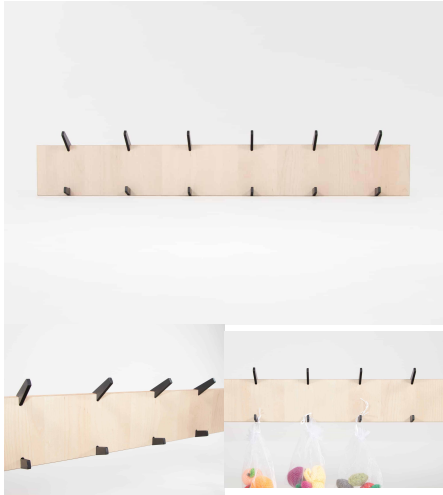

Price: \$254.00 + GST

Categories: [Round](#), [Tables](#), [Tables](#), [Under \\$500](#)

Tags: [Round](#), [Under500](#)

CLOTHES AND BAG HOOK (CHOOSE YOUR QUANTITY OF HOOK)

Coat Hooks - Priced on an individual basis. Price includes Hook Board for mounting. Engineering time is for one hook based on a tree of 10 hooks taking 10 minutes. Joinery time is for one hook board with average dimensions of 300mmx100mm.