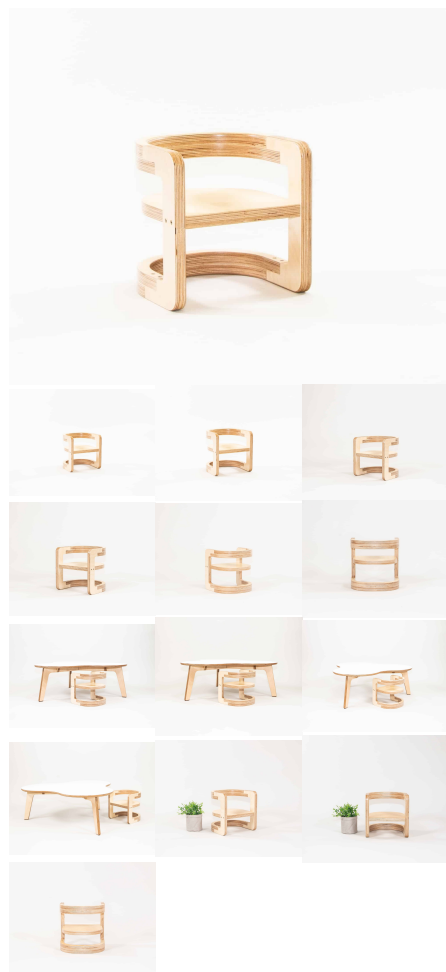

Tag: [Benches](#)

TILLY INFANT CHAIR

Clear Lacquered Plywood Infant Chair

Product Materials:

Product Dimensions: 280L x 250W x 280H (Seat heights 135H & 170H)

Joinery Hours: 1.75

Engineering Hours: 0

Dispatch Hours: 0.13