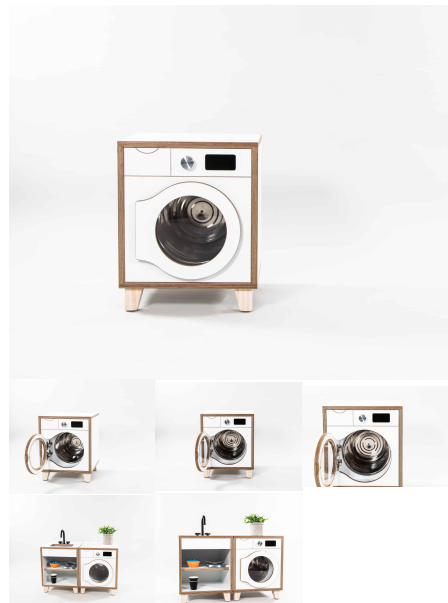

WASHING MACHINE - INFANT & TODDLER

Cabinet Colour TBC, White, Maple
Door/Panel Front Colour TBC, White, Maple
Base Options Feet, Plinth, TBC, Wheels

Product Materials:
Product Dimensions: 395L x 395W x 500H
Joinery Hours: 1
Engineering Hours: 0
Dispatch Hours: 0.25
Cubic Metres: .078

[Read More](#)

SKU: 5007

Price: $519.00 + GST

Categories: [Family Play](#), [Family Play + Houses](#), [Play and Explore](#), [Under $500](#)

Tag: [Family Play](#)