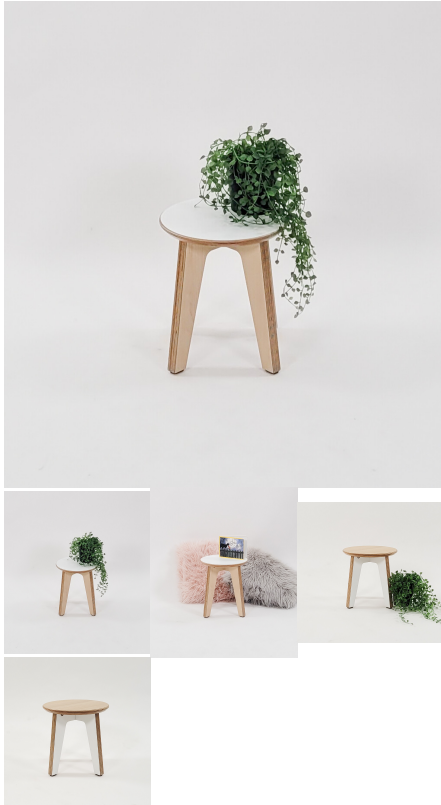

Cubic Metres: 0.06

[Read More](#)

SKU: 4054

Price: \$445.00 + GST

Categories: [Multi Shelving](#), [Storage](#), [Uncategorised](#)

MILLIE STOOL

Stool Height 285H (Toddlers), 320H (Preschoolers), TBC
Seat Colour TBC, White, Maple
Legs Colour White, Maple, TBC