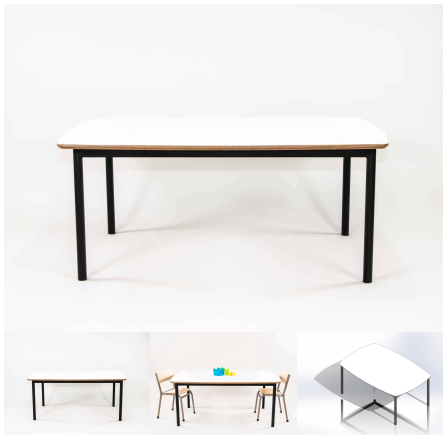

1600X1000 RECTANGLE PUFFER TABLE

Powder Coated Steel Frame. Futura Top with 10 45 edge detail.

Table Height 385H (Infants), 450H (Toddlers), 500H (Preschoolers), TBC
Table Top Colour TBC, White, Maple
Powder Coated Steel Mannex White, Matt Bond Rivergum, Matt Bone White, Matt Desert Sand, Matt Scoria, Matt Storm Blue, Matt Wizard, TBC, Textura Black, Textura Charcoal, Textura Sandstone Grey, Textura Titania

Product Materials:

Product Dimensions: 1600L x 1000W

Joinery Hours: 0.3

Engineering Hours: 0.5

Dispatch Hours: 0.1

Cubic Metres: 0.72

[Read More](#)

SKU: 3038

Price: $589.00 + GST

Categories: [Rectangle](#), [Tables](#)

Tag: [Creative](#)