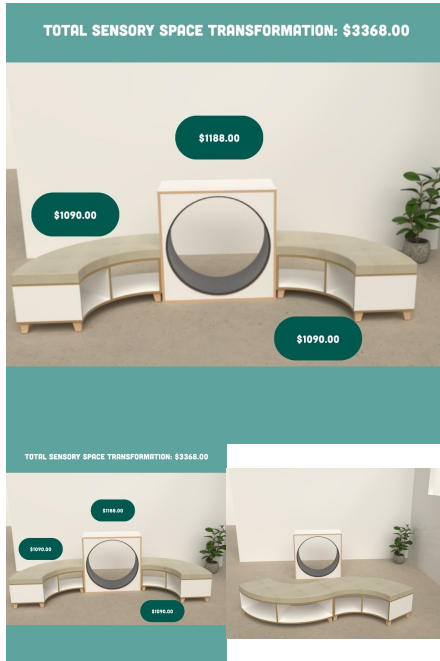

[Read More](#)

SKU: N/A

Price: \$7,943.00 + GST

Categories: [Bundles](#), [Under \\$10,000 Bundles](#)

SENSORY SPACE TRANSFORMATION (BUNDLE)

Product Materials:
Product Dimensions:
Joinery Hours:
Engineering Hours:
Dispatch Hours:
Cubic Metres: