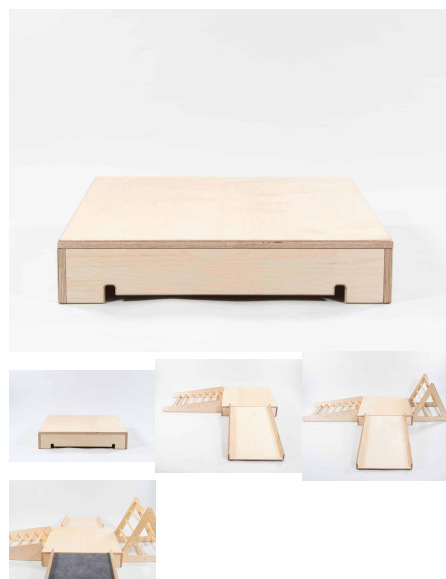

BABYFIRST

Made with love by our Starex craftsmen.

All equipment is manufactured ensuring smooth and rounded edges for optimum safety for infants to explore & develop in the safest of ways.

BASE

Base - Part of Crawling Ramp Kitset

Product Materials:

Product Dimensions: 700sq x 140H

Joinery Hours: 1.25

Engineering Hours:

Dispatch Hours: 0.1

Cubic Metres: 0.068

[Read More](#)

SKU: 7014

Price: $360.00 + GST

Categories: [Babyfirst](#), [Babyfirst](#)

Tags: [Babyfirst](#), [Under500](#)