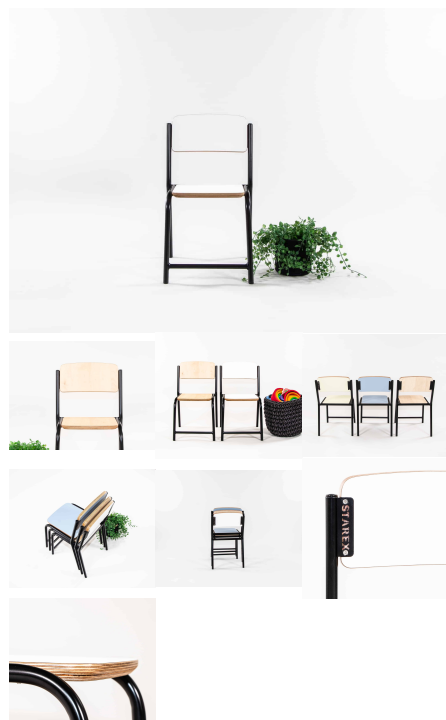

Categories: [Family Play](#), [Family Play + Houses](#), [Play and Explore](#), [Under \\$500](#)

Tag: [Family Play](#)

FERGUS STACKING CHAIR

| | |
|----------------------------|--|
| Chair Height | 220H (Infants), 285H (Toddlers), 320H (Preschoolers), TBC |
| Seat/Back Colour | Taupe Grey, TBC, White, Maple, Denim, Saffron, Wasabi Mannex White, Matt Bond Rivergum, Matt Bone White, Matt Desert Sand, Matt Scoria, Matt Storm Blue, Matt Wizard, TBC, Textura Black, Textura Charcoal, Textura Sandstone Grey, Textura Titania |
| Powder Coated Steel | |