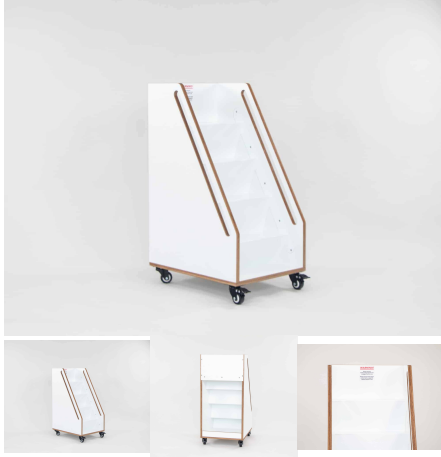

MOBILE STEPS

Mobile Change Steps with Total Brake Wheels

Powder Coated Steel

Mannex White, Matt Bond Rivergum, Matt Bone White, Matt Desert Sand, Matt Scoria, Matt Storm Blue, Matt Wizard, TBC, Textura Black, Textura Charcoal, Textura Sandstone Grey, Textura Titania

Product Materials:

Product Dimensions: 395L x 518W x 830H

Joinery Hours: .75

Engineering Hours: .66

Dispatch Hours: 0.15

Cubic Metres: .16

[Read More](#)

SKU: 6003

Price: $626.00 + GST

Categories: [Changing](#), [Teachers](#)

Tag: [Teachers](#)