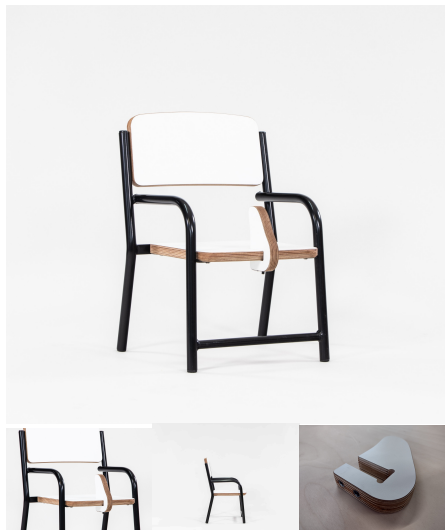

Tag: [Book + Puzzle](#)

CHARLIE CHAIR WITH POMMEL

Stacking Chair with arms offered in 2 seat height variants (285H and 220H). Also available with a removable support pole. Powder Coated Steel Frame with 18mm Futura Seat and Back