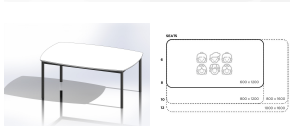

1600X1000 RECTANGLE TABLE

Powder Coated Steel Frame. Futura Top with 10 45 edge detail.

Table Height 385H (Infants), 450H (Toddlers), 500H (Preschoolers), TBC
Table Top Colour TBC, White, Maple
Powder Coated Steel Mannex White, Matt Bond Rivergum, Matt Bone White, Matt Desert Sand, Matt Scoria, Matt Storm Blue, Matt Wizard, TBC, Textura Black, Textura Charcoal, Textura Sandstone Grey, Textura Titania

Product Materials:

Product Dimensions: 1600L x 1000W

Joinery Hours: 0.25

Engineering Hours: 0.5

Dispatch Hours: 0.1

Cubic Metres: .72

[Read More](#)

SKU: 3012

Price: $589.00 + GST

Categories: [Rectangle](#), [Tables](#)

Tag: [Rectangle](#)

1600X1000 RECTANGLE PUFFER TABLE

Powder Coated Steel Frame. Futura Top with 10 45 edge detail.

Table Height 385H (Infants), 450H (Toddlers), 500H (Preschoolers), TBC
Table Top Colour TBC, White, Maple
Powder Coated Steel Mannex White, Matt Bond Rivergum, Matt Bone White, Matt Desert Sand, Matt Scoria, Matt Storm Blue, Matt Wizard, TBC, Textura Black, Textura Charcoal, Textura Sandstone Grey, Textura Titania

Product Materials:

Product Dimensions: 1600L x 1000W

Joinery Hours: 0.3

Engineering Hours: 0.5

Dispatch Hours: 0.1

Cubic Metres: 0.72

[Read More](#)

SKU: 3038

Price: $589.00 + GST

Categories: [Rectangle](#), [Tables](#)

Tag: [Creative](#)