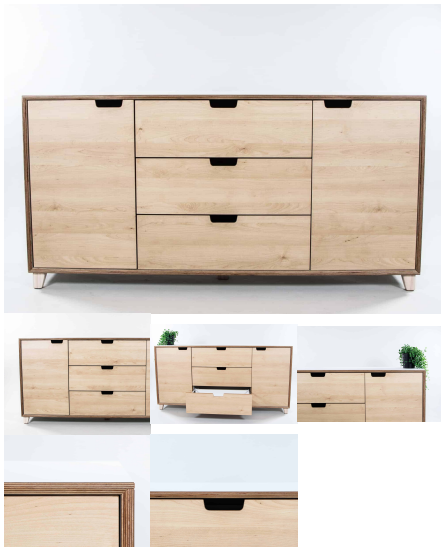

CREDENZA WITH DRAWERS 1600L

1600L Credenza unit

Cabinet Colour

TBC, White, Maple

Drawer/Door Colour

TBC, White, Maple

Base Options

Feet, Plinth, TBC, Wheels

Product Materials:

Product Dimensions: 1600L x 395W x 800H

Joinery Hours: 4

Engineering Hours:

Dispatch Hours: 0.25

Cubic Metres: 0.505

[Read More](#)

SKU: 4034

Price: $2,158.00 + GST

Categories: [Credenza Cabinets](#), [Storage](#), [Teachers](#)

Tag: [Cabinets](#)