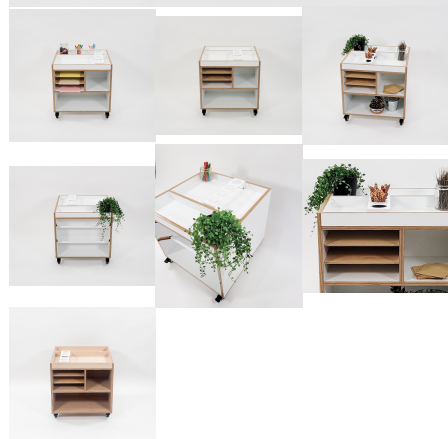

Product Materials:

Product Dimensions: 600L X 600W X 600H

Joinery Hours: 2

Engineering Hours: 0.10

Dispatch Hours: 0.25

Cubic Metres: 0.216

[Read More](#)

SKU: 5086

Price: $968.00 + GST

Category: [Art](#)