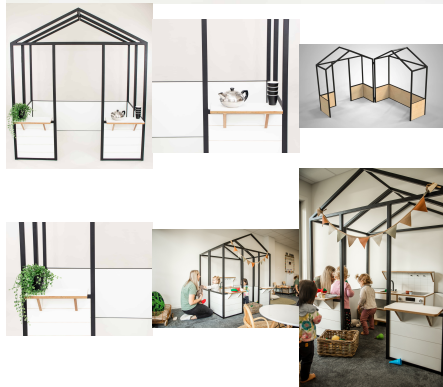

Price: \$2,998.00 + GST

Categories: [Family Play + Houses](#), [Play and Explore](#)

Tag: [Family Play](#)

STOVE - INFANT & TODDLER

| | |
|--------------------------------|---------------------------|
| Cabinet Colour | TBC, White, Maple |
| Door/Panel Front Colour | TBC, White, Maple |
| Base Options | Feet, Plinth, TBC, Wheels |