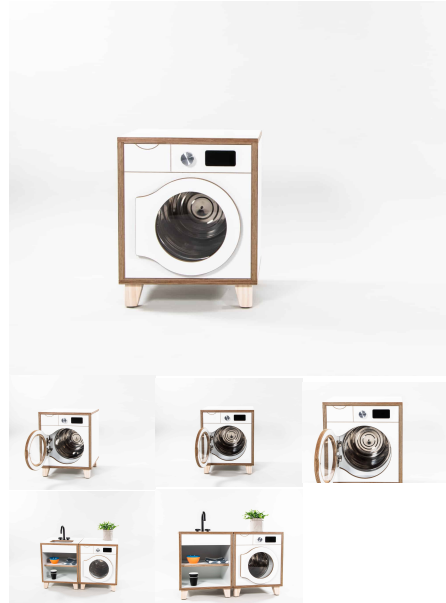

[Read More](#)

SKU: 5006

Price: \$442.00 + GST

Categories: [Family Play](#), [Family Play + Houses](#), [Play and Explore](#), [Under \\$500](#)

Tag: [Family Play](#)

WASHING MACHINE - INFANT & TODDLER

Cabinet Colour	TBC, White, Maple
Door/Panel Front Colour	TBC, White, Maple
Base Options	Feet, Plinth, TBC, Wheels