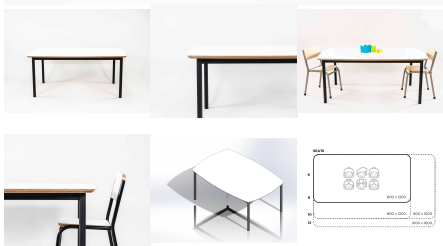

Price: \$427.00 + GST

Categories: [Rectangle](#), [Tables](#), [Tables](#), [Under \\$500](#)

Tag: [Creative](#)

BBQ BENCH SEAT 1100L

Table - Powder Coated Steel Frame. Future Wood Planks.

Bench Height 285 (Toddlers), 320 (Preschoolers), TBC
Mannex White, Matt Bond Rivergum, Matt Bone White, Matt Desert Sand, Matt Scoria, Matt Storm Blue, Matt Wizard, TBC, Textura Black, Textura Charcoal, Textura Sandstone Grey, Textura Titania