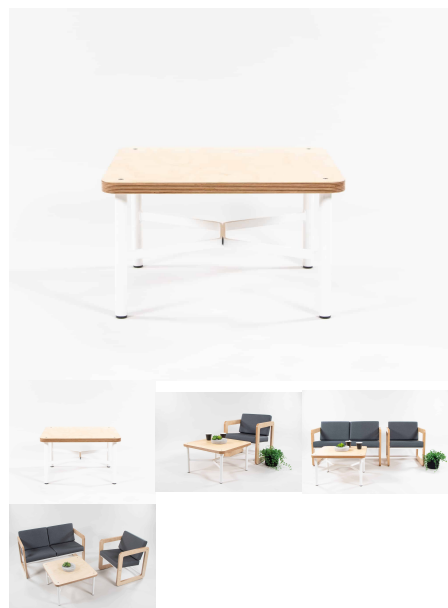

ALBY TABLE

Table Top Colour TBC, White, Maple
Powder Coated Steel Mannex White, Matt Bond Rivergum, Matt Bone White, Matt Desert Sand, Matt Scoria, Matt Storm Blue, Matt Wizard, TBC, Textura Black, Textura Charcoal, Textura Sandstone Grey, Textura Titania

Product Materials:
Product Dimensions: 500sq x 300H
Joinery Hours: .19
Engineering Hours: 0.75
Dispatch Hours: 0.2
Cubic Metres: .075

[Read More](#)

SKU: 3022

Price: $287.00 + GST

Categories: [Tables](#), [Tables](#), [Under $500](#)

Tag: [Creative](#)