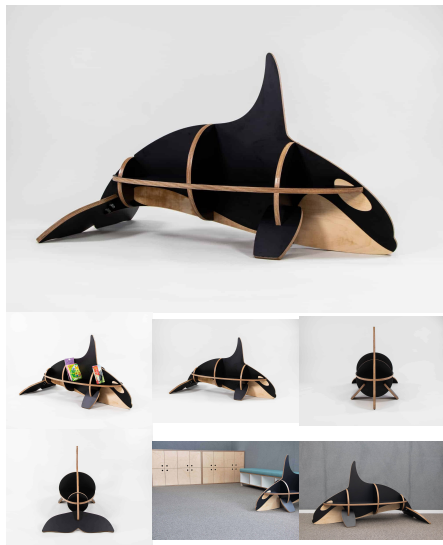

Price: \$697.00 + GST

Categories: [Storage](#), [Tiered Shelving](#)

MAKI (BOOKSHELF)

Orca Book Storage Unit

Product Materials:

Product Dimensions: 1280L x 705H x 655W

Joinery Hours: 1

Engineering Hours: 0