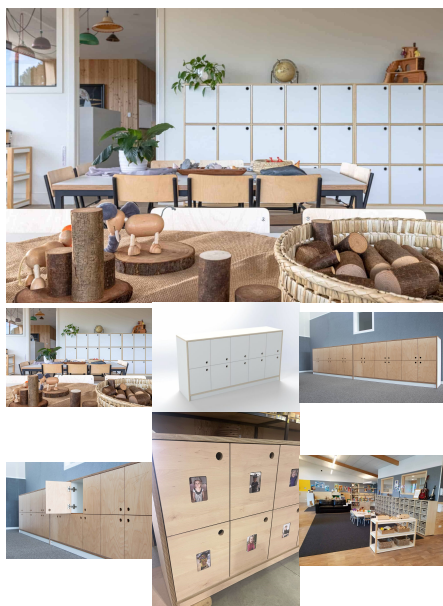

LOCKERS

Collage of Images and perhaps online questionnaire on website for customers to create a POA

Cabinet Colour TBC

Powder Coated Steel TBC

Product Materials: TBC

Product Dimensions: TBC

Joinery Hours: TBC

Engineering Hours: TBC

Dispatch Hours: TBC

Cubic Metres: TBC

[Read More](#)

SKU: 6013

Price: $0.00 + GST

Categories: [Bags + Lockers](#), [Bags + Lockers](#), [Storage](#), [Teachers](#)

Tag: [Teachers](#)