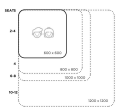

1000 SQUARE TABLE

Table Height 385H (Infants), 450H (Toddlers), 500H (Preschoolers), TBC

Table Top Colour TBC, White, Maple

Powder Coated Steel Mannex White, Matt Bond Rivergum, Matt Bone White, Matt Desert Sand, Matt Scoria, Matt Storm Blue, Matt Wizard, TBC, Textura Black, Textura Charcoal, Textura Sandstone Grey, Textura Titania

Product Materials:
Product Dimensions: 1000L x 1000W
Joinery Hours: 0.25
Engineering Hours: 0.5
Dispatch Hours: 0.1
Cubic Metres: .45

[Read More](#)
SKU: 3007
Price: $408.00 + GST
Categories: [Square](#), [Tables](#), [Tables](#), [Under $500](#)
Tag: [Square](#)