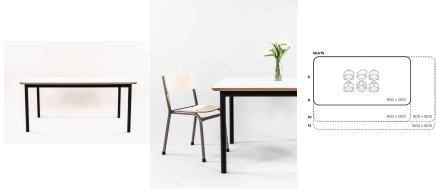

1600X1000 RECTANGLE PUFFER TABLE

Powder Coated Steel Frame. Futura Top with 10 45 edge detail.

Table Height 385H (Infants), 450H (Toddlers), 500H (Preschoolers), TBC
Table Top Colour TBC, White, Maple
Powder Coated Steel Mannex White, Matt Bond Rivergum, Matt Bone White, Matt Desert Sand, Matt Scoria, Matt Storm Blue, Matt Wizard, TBC, Textura Black, Textura Charcoal, Textura Sandstone Grey, Textura Titania

Product Materials:
Product Dimensions: 1600L x 1000W
Joinery Hours: 0.3
Engineering Hours: 0.5
Dispatch Hours: 0.1
Cubic Metres: 0.72

[Read More](#)

SKU: 3038

Price: $589.00 + GST

Categories: [Rectangle](#), [Tables](#)

Tag: [Creative](#)