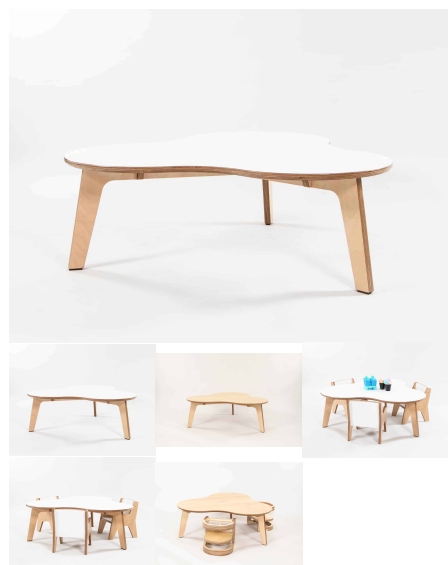

3POD TABLE

18mm Futura Top and 24mm Futura/Eco Spectrum Legs

Table Top Colour TBC, White, Maple

Product Materials:
Product Dimensions: 960L x 900W x 340H
Joinery Hours: 1
Engineering Hours: 0
Dispatch Hours: 0.1
Cubic Metres: .29

[Read More](#)

SKU: 3013

Price: $482.00 + GST

Categories: [Creative](#), [Tables](#), [Tables](#), [Under $500](#)

Tag: [Creative](#)