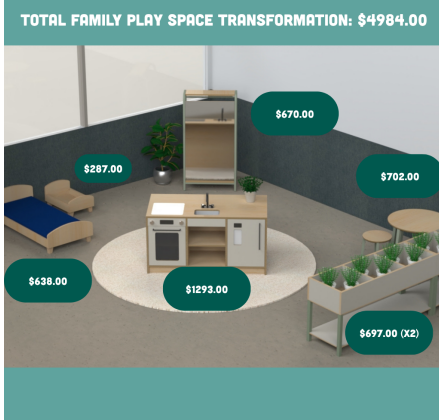

FAMILY PLAY SPACE TRANSFORMATION (BUNDLE)

Product Materials:
Product Dimensions:
Joinery Hours:
Engineering Hours:
Dispatch Hours:
Cubic Metres:

[Read More](#)

SKU: N/A

Price: $4,778.00 - $4,984.00 Price range: $4,778.00 through $4,984.00 + GST

Categories: [Bundles](#), [Under $5000 Bundles](#)