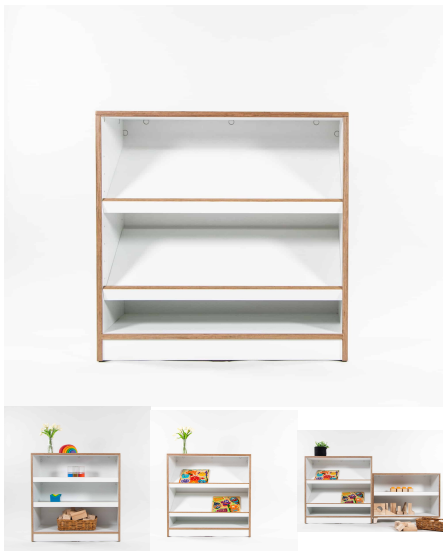

Product Materials:

Product Dimensions: 1200L x 395W x 800H

Joinery Hours: 1.3

Engineering Hours: 0

Dispatch Hours: 0.15

Cubic Metres: .38

[Read More](#)

SKU: 4019

Price: $810.00 + GST

Categories: [Multi Shelving](#), [Storage](#)

Tag: [Multi Shelving](#)