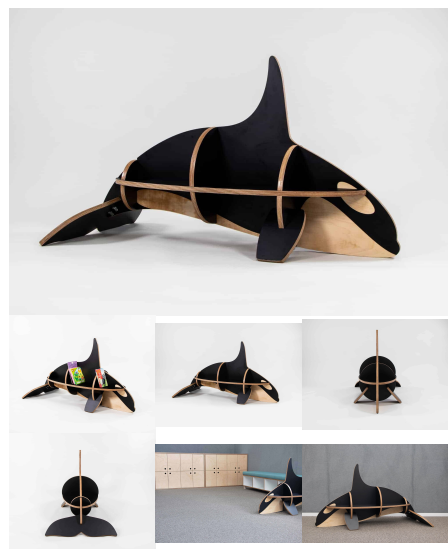

MAKI (BOOKSHELF)

Orca Book Storage Unit

Product Materials:
Product Dimensions: 1280L x 705H x 655W
Joinery Hours: 1
Engineering Hours: 0
Dispatch Hours: 0.35
Cubic Metres: .59

[Read More](#)

SKU: 4009

Price: $524.00 + GST

Categories: [Blocks + Book & Puzzles](#), [Storage](#), [Storage](#), [Under $500](#)

Tag: [Book + Puzzle](#)