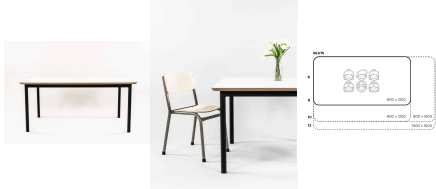

1600X1000 RECTANGLE PUFFER TABLE

Powder Coated Steel Frame. Futura Top with 10 45 edge detail.

Table Height 385H (Infants), 450H (Toddlers), 500H (Preschoolers), TBC
Table Top Colour TBC, White, Maple
Powder Coated Steel Mannex White, Matt Bond Rivergum, Matt Bone White, Matt Desert Sand, Matt Scoria, Matt Storm Blue, Matt Wizard, TBC, Textura Black, Textura Charcoal, Textura Sandstone Grey, Textura Titania

Product Materials:

Product Dimensions: 1600L x 1000W

Joinery Hours: 0.3

Engineering Hours: 0.5

Dispatch Hours: 0.1

Cubic Metres: 0.72

[Read More](#)

SKU: 3038

Price: $589.00 + GST

Categories: [Rectangle](#), [Tables](#)

Tag: [Creative](#)