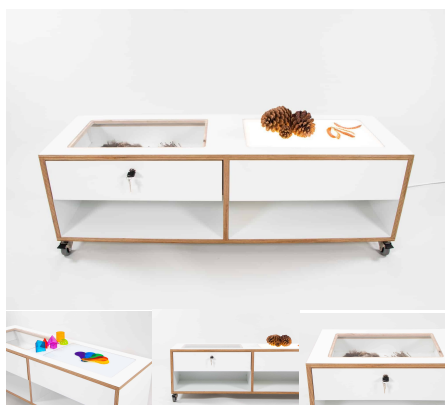

DISCOVERY STATION - PRESCHOOL

Cabinet Colour TBC, White, Maple
Base Options Feet, Plinth, TBC, Wheels

Product Materials:
Product Dimensions: 1200L x 395W x 600H
Joinery Hours: 2.5
Engineering Hours:
Dispatch Hours: 1.1
Cubic Metres: 0.284

[Read More](#)

SKU: 5055

Price: $1,293.00 + GST

Categories: [Light + Nature Units](#), [Play and Explore](#)

Tag: [Lightboxes](#)