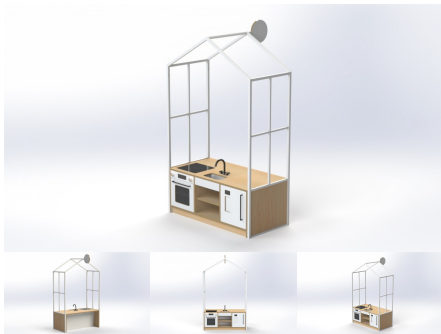

BREAKFAST BAR HOUSE (PRESCHOOL)

Cabinet Colour TBC, White, Maple

Door & Front Colour White, Maple, TBC

Powder Coated Steel Mannex White, Matt Bond Rivergum, Matt Bone White, Matt Desert Sand, Matt Scoria, Matt Storm Blue, Matt Wizard, TBC, Textura Black, Textura Charcoal, Textura Sandstone Grey, Textura Titania

Customised Sign TBC

Product Materials:

Product Dimensions: 1200L x 600W x 1950H

Joinery Hours: 2.58

Engineering Hours: 4

Dispatch Hours: 1

Cubic Metres: 1.404

[Read More](#)

SKU: 5090

Price: $2,158.00 + GST

Categories: [Family Play + Houses](#), [Play and Explore](#), [Uncategorised](#)