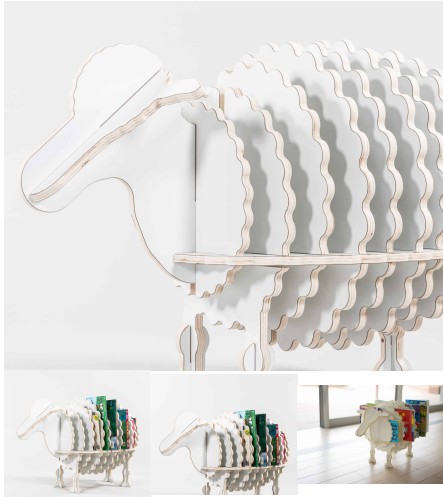

Price: \$460.00 + GST

Categories: [Family Play](#), [Family Play + Houses](#), [Play and Explore](#), [Under \\$500](#)

Tag: [Family Play](#)

LOUIE (BOOKSHELF)

Sheep Book Storage

Product Materials:

Product Dimensions: 900L x 490W x 520H