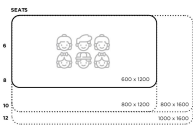

1200 KIDNEY TABLE

Powder Coated Steel Frame. Futura Top with 10 45 edge detail.

Table Height 385H (Infants), 450H (Toddlers), 500H (Preschoolers), TBC
Table Top Colour TBC, White, Maple
Powder Coated Steel Mannex White, Matt Bond Rivergum, Matt Bone White, Matt Desert Sand, Matt Scoria, Matt Storm Blue, Matt Wizard, TBC, Textura Black, Textura Charcoal, Textura Sandstone Grey, Textura Titania

Product Materials:
Product Dimensions: 1200L x 700W
Joinery Hours: 0.5
Engineering Hours: 0.75
Dispatch Hours: 0.1
Cubic Metres: .378

[Read More](#)

SKU: 3019

Price: $454.00 + GST

Categories: [Creative](#), [Tables](#)

Tag: [Creative](#)

1600X800 RECTANGLE TABLE

Powder Coated Steel Frame. Futura Top with 10 45 edge detail.

Table Height 385H (Infants), 450H (Toddlers), 500H (Preschoolers), TBC
Table Top Colour TBC, White, Maple
Powder Coated Steel Mannex White, Matt Bond Rivergum, Matt Bone White, Matt Desert Sand, Matt Scoria, Matt Storm Blue, Matt Wizard, TBC, Textura Black, Textura Charcoal, Textura Sandstone Grey, Textura Titania

Product Materials:
Product Dimensions: 1600L x 800W
Joinery Hours: 0.25
Engineering Hours: 0.5
Dispatch Hours: 0.1
Cubic Metres: .576

[Read More](#)

SKU: 3011

Price: $482.00 + GST

Categories: [Rectangle](#), [Tables](#)

Tag: [Rectangle](#)