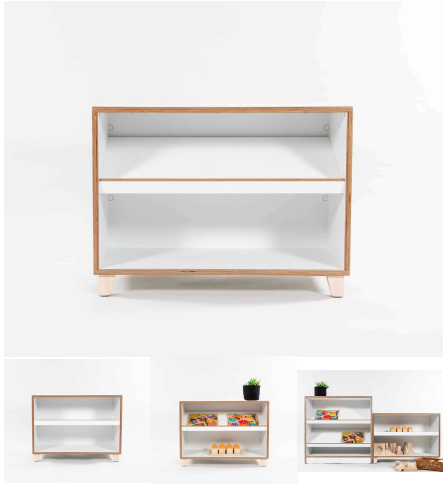

MULTI SHELF 1200 X 600

Multipurpose shelving Unit 1 x Adj shelf flat or angled. Timber Feet, Wheels or Plinth Variant. White units will be using 16mm White HPL as the back. Woodgrain other colour units will be using 18mm Futura Backs. Have priced as an average price.

Cabinet Colour TBC, White, Maple
Base Options Feet, Plinth, TBC, Wheels

Product Materials:

Product Dimensions: 1200L x 395W x 600H

Joinery Hours: 1.2

Engineering Hours: 0

Dispatch Hours: 0.15

Cubic Metres: .28

[Read More](#)

SKU: 4018

Price: $701.00 + GST

Categories: [Multi Shelving](#), [Storage](#)

Tag: [Multi Shelving](#)