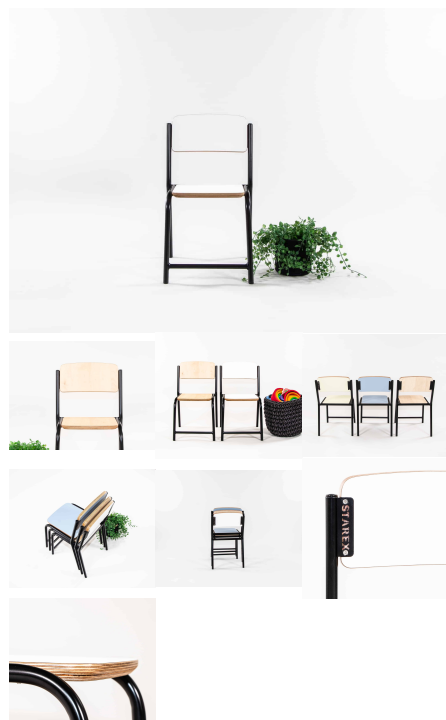

[Read More](#)

SKU: 5017

Price: \$323.00 + GST

Categories: [Family Play](#), [Family Play + Houses](#), [Play and Explore](#), [Under \\$500](#)

Tag: [Family Play](#)

FERGUS STACKING CHAIR

Chair Height

220H (Infants), 285H (Toddlers), 320H (Preschoolers), TBC