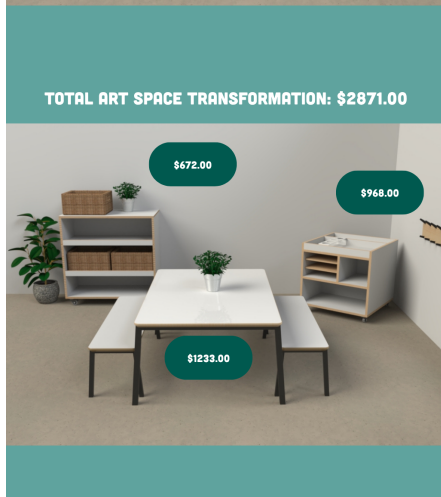

ART CORNER TRANSFORMATION (BUNDLE)

Product Materials:
Product Dimensions:
Joinery Hours:
Engineering Hours:
Dispatch Hours:
Cubic Metres:

[Read More](#)

SKU: N/A

Price: $2,871.00 + GST

Categories: [Bundles](#), [Under $5000 Bundles](#)