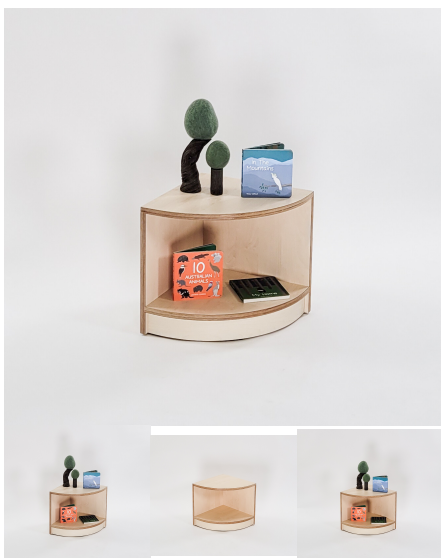

CORNER SHELF 400

Cabinet Colour TBC, White, Maple

Product Materials:

Product Dimensions: 395L x 395W x 400H

Joinery Hours: 1.16

Engineering Hours: 0

Dispatch Hours: 0.1

Cubic Metres: 0.06

[Read More](#)

SKU: 4054

Price: $445.00 + GST

Categories: [Multi Shelving](#), [Storage](#), [Uncategorised](#)