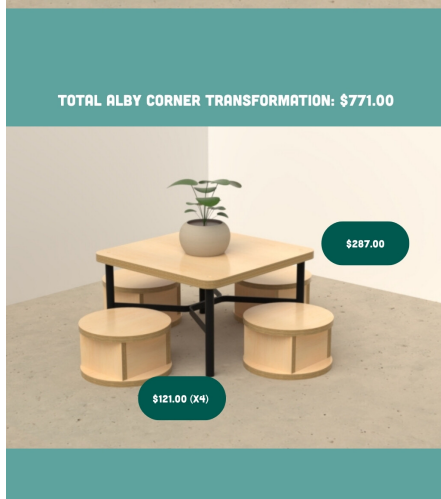

ALBY CORNER TRANSFORMATION (BUNDLE)

Product Materials:
Product Dimensions:
Joinery Hours:
Engineering Hours:
Dispatch Hours:
Cubic Metres:

[Read More](#)

SKU: N/A

Price: $771.00 + GST

Categories: [Bundles](#), [Under $1000 Bundles](#)