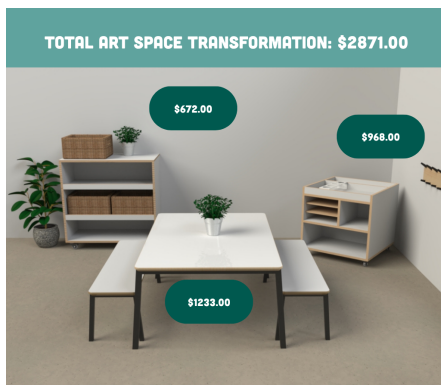

[Read More](#)

SKU: N/A

Price: \$4,778.00 - \$4,984.00 Price range: \$4,778.00 through \$4,984.00 + GST

Categories: [Bundles](#), [Under \\$5000 Bundles](#)

ART CORNER TRANSFORMATION (BUNDLE)

Product Materials:
Product Dimensions:
Joinery Hours:
Engineering Hours:
Dispatch Hours:
Cubic Metres: