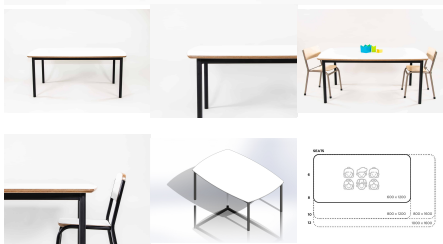

Tag: [Creative](#)

BBQ BENCH SEAT 1100L

Table - Powder Coated Steel Frame. Future Wood Planks.

Bench Height 285 (Toddlers), 320 (Preschoolers), TBC
Mannex White, Matt Bond Rivergum, Matt Bone White, Matt Desert Sand, Matt Scoria, Matt Storm Blue, Matt Wizard, TBC, Textura Black, Textura Charcoal, Textura Sandstone Grey, Textura Titania