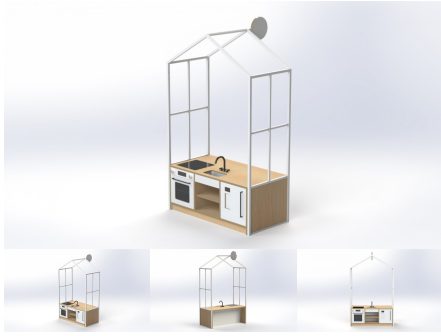

BREAKFAST BAR HOUSE (INFANT & TODDLER)

Cabinet Colour TBC, White, Maple

Door and Front Colour White, Maple, TBC

Powder Coated Steel Mannex White, Matt Bond Rivergum, Matt Bone White, Matt Desert Sand, Matt Scoria, Matt Storm Blue, Matt Wizard, TBC, Textura Black, Textura Charcoal, Textura Sandstone Grey, Textura Titania

Customised Sign TBC

Product Materials:

Product Dimensions: 1200L x 600H x 1950H

Joinery Hours: 2.58

Engineering Hours: 4.00

Dispatch Hours: 1

Cubic Metres: 1.404

[Read More](#)

SKU: N/A

Price: $2,158.00 + GST

Categories: [Family Play + Houses](#), [Play and Explore](#), [Uncategorised](#)