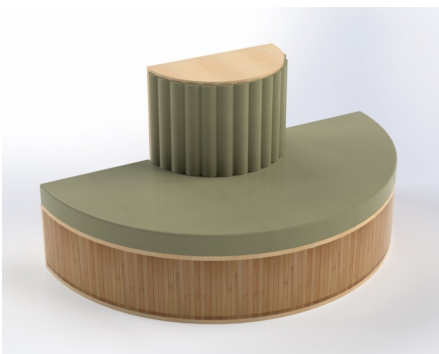

IMAGINARIUMS SEAT

Cabinet Colour TBC, White, Maple
Upholstery Colour Gunmetal, TBC, Army, Coral, Ether, Mustard, Natural, Navy, Rain, Sage, Stone, Tussock, Walnut

Product Materials:
Product Dimensions: 1600L x 818W x 800H
Joinery Hours: 5
Engineering Hours: 0
Dispatch Hours: 1
Cubic Metres: 1.069