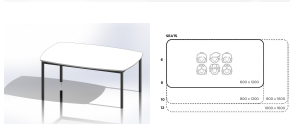

Price: \$589.00 + GST

Categories: [Rectangle](#), [Tables](#)

Tag: [Creative](#)

BBQ TABLE (ONLY) 1200L

Table - Powder Coated Steel Frame. Future Wood Planks.

Powder Coated Steel

Mannex White, Matt Bond Rivergum, Matt Bone White, Matt Desert Sand, Matt Scoria, Matt Storm Blue, Matt Wizard, TBC, Textura Black, Textura Charcoal, Textura Sandstone Grey, Textura Titania
450H (Toddlers), 500H (Preschoolers), TBC