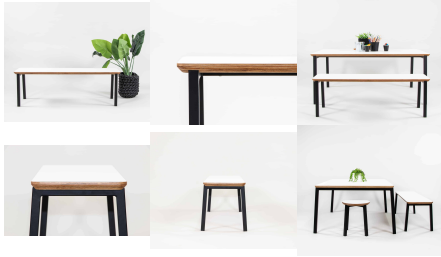

BEN BENCH SEAT

Bench Height 285 (Toddlers), 320 (Preschoolers), TBC
Seat Colour TBC, White, Maple
Powder Coated Steel Mannex White, Matt Bond Rivergum, Matt Bone White, Matt Desert Sand, Matt Scoria, Matt Storm Blue, Matt Wizard, TBC, Textura Black, Textura Charcoal, Textura Sandstone Grey, Textura Titania

Product Materials:

Product Dimensions: 1000L x 280W x 285/320H

Joinery Hours: 0.30

Engineering Hours: 0.70

Dispatch Hours: 0.1

Cubic Metres: 0.079

[Read More](#)

SKU: 2017

Price: $319.00 + GST

Categories: [Benches](#), [Seating](#), [Seating](#), [Under $500](#)

Tag: [Benches](#)

ALBY TABLE

Table Top Colour TBC, White, Maple
Powder Coated Steel Mannex White, Matt Bond Rivergum, Matt Bone White, Matt Desert Sand, Matt Scoria, Matt Storm Blue, Matt Wizard, TBC, Textura Black, Textura Charcoal, Textura Sandstone Grey, Textura Titania

Product Materials:

Product Dimensions: 500sq x 300H

Joinery Hours: .19

Engineering Hours: 0.75

Dispatch Hours: 0.2

Cubic Metres: .075

[Read More](#)

SKU: 3022

Price: $287.00 + GST

Categories: [Tables](#), [Tables](#), [Under $500](#)

Tag: [Creative](#)