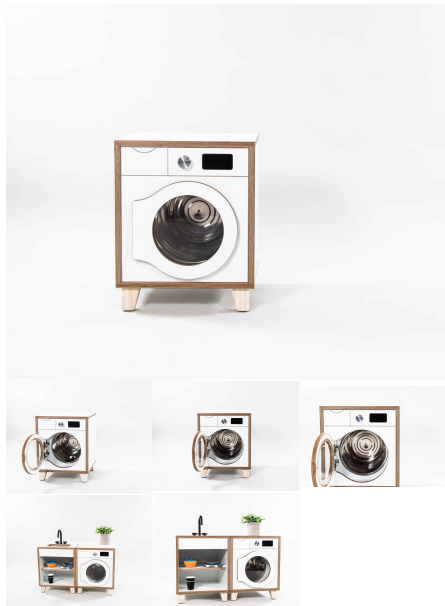

WASHING MACHINE - INFANT & TODDLER

Cabinet Colour TBC, White, Maple
Door/Panel Front Colour TBC, White, Maple
Base Options Feet, Plinth, TBC, Wheels

Product Materials:
Product Dimensions: 395L x 395W x 500H
Joinery Hours: 1
Engineering Hours: 0
Dispatch Hours: 0.25
Cubic Metres: .078

[Read More](#)

SKU: 5007

Price: $519.00 + GST

Categories: [Family Play](#), [Family Play + Houses](#), [Play and Explore](#), [Under $500](#)

Tag: [Family Play](#)