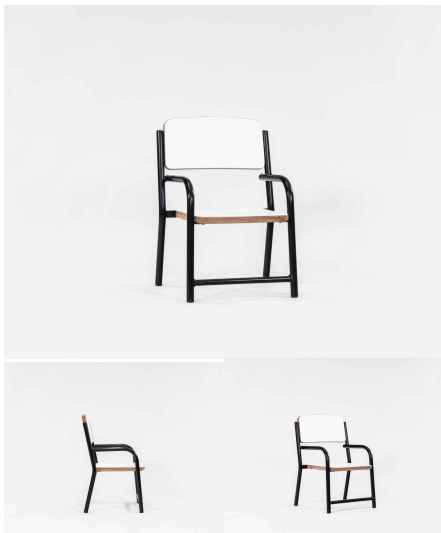

CHARLIE CHAIR

Stacking Chair with arms offered in 2 seat height variants (285H and 220H). Also available with a removable support pole. Powder Coated Steel Frame with 18mm Futura Seat and Back

Seat/Back Colour TBC, White, Maple, Denim, Saffron, Wasabi
Powder Coated Steel Mannex White, Matt Bond Rivergum, Matt Bone White, Matt Desert Sand, Matt Scoria, Matt Storm Blue, Matt Wizard, TBC, Textura Black, Textura Charcoal, Textura Sandstone Grey, Textura Titania
Chair Height 220H (Infants), 285H (Toddlers), TBC

Product Materials:
Product Dimensions:
Joinery Hours: 0.13
Engineering Hours: 0.25
Dispatch Hours: 0.07
Cubic Metres: 0.063

[Read More](#)

SKU: 2003

Price: $121.00 + GST

Categories: [Chairs](#), [Seating](#), [Seating](#), [Under $500](#)

Tag: [Chairs](#)