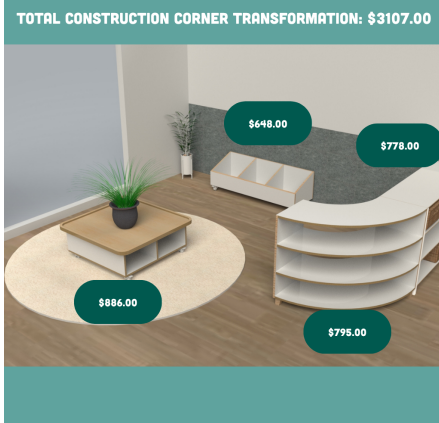

CORNER SHELF 400

Cabinet Colour TBC, White, Maple

Product Materials:
Product Dimensions: 395L x 395W x 400H
Joinery Hours: 1.16
Engineering Hours: 0
Dispatch Hours: 0.1
Cubic Metres: 0.06

[Read More](#)

SKU: 4054

Price: $445.00 + GST

Categories: [Multi Shelving](#), [Storage](#), [Uncategorised](#)