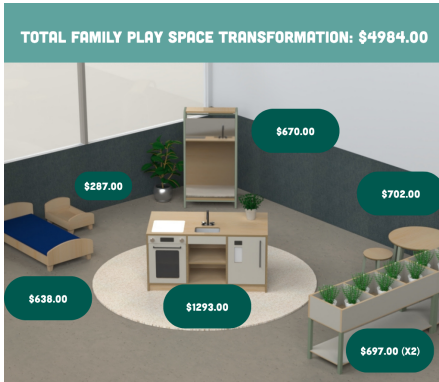

CONSTRUCTION CORNER TRANSFORMATION (BUNDLE)

Product Materials:
Product Dimensions:
Joinery Hours:
Engineering Hours:
Dispatch Hours:
Cubic Metres:

[Read More](#)

SKU: N/A

Price: $3,107.00 + GST

Categories: [Bundles](#), [Uncategorised](#), [Under $5000 Bundles](#)