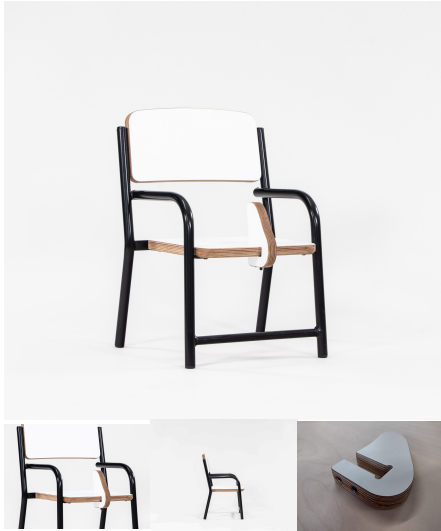

CHARLIE CHAIR WITH POMMEL

Stacking Chair with arms offered in 2 seat height variants (285H and 220H). Also available with a removable support pole. Powder Coated Steel Frame with 18mm Futura Seat and Back

Chair Height 220H (Infants), 285H (Toddlers), 320H (Preschoolers), TBC
Seat/Back Colour TBC, White, Maple, Denim, Saffron, Wasabi
Powder Coated Steel Mannex White, Matt Bond Rivergum, Matt Bone White, Matt Desert Sand, Matt Scoria, Matt Storm Blue, Matt Wizard, TBC, Textura Black, Textura Charcoal, Textura Sandstone Grey, Textura Titania

Product Materials:
Product Dimensions:
Joinery Hours: 0.296
Engineering Hours: 0.25
Dispatch Hours: 0.47
Cubic Metres: 0.063

[Read More](#)

SKU: 2003-1

Price: $192.00 + GST

Categories: [Chairs](#), [Seating](#), [Seating](#), [Under $500](#)

Tag: [Chairs](#)