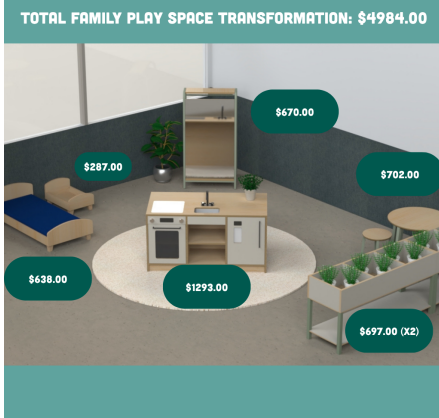

FAMILY PLAY SPACE TRANSFORMATION (BUNDLE)

Product Materials:
Product Dimensions:
Joinery Hours:
Engineering Hours:
Dispatch Hours:
Cubic Metres:

[Read More](#)

SKU: N/A

Price: $4,778.00 - $4,984.00 Price range: $4,778.00 through $4,984.00 + GST

Categories: [Bundles](#), [Under $5000 Bundles](#)