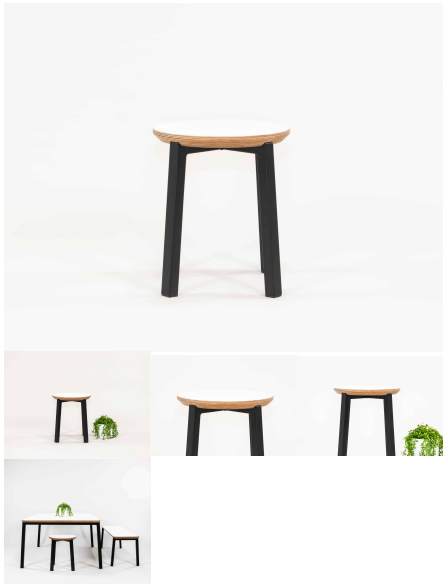

Price: \$387.00 + GST

Categories: [Benches](#), [Seating](#), [Seating](#), [Under \\$500](#)

Tag: [Benches](#)

BEN STOOL

Stool - matches with the 1200L Ben Art Table. Powder Coated Steel frame. 10 45 edge detail on seat top. Variable heights of 320mm and 285mm