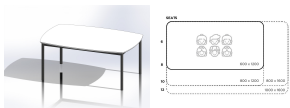

1600X1000 RECTANGLE TABLE

Powder Coated Steel Frame. Futura Top with 10 45 edge detail.

Table Height 385H (Infants), 450H (Toddlers), 500H (Preschoolers), TBC
Table Top Colour TBC, White, Maple
Powder Coated Steel Mannex White, Matt Bond Rivergum, Matt Bone White, Matt Desert Sand, Matt Scoria, Matt Storm Blue, Matt Wizard, TBC, Textura Black, Textura Charcoal, Textura Sandstone Grey, Textura Titania

Product Materials:
Product Dimensions: 1600L x 1000W
Joinery Hours: 0.25
Engineering Hours: 0.5
Dispatch Hours: 0.1
Cubic Metres: .72

[Read More](#)
SKU: 3012
Price: $589.00 + GST
Categories: [Rectangle](#), [Tables](#)
Tag: [Rectangle](#)

1600X1000 RECTANGLE PUFFER TABLE

Powder Coated Steel Frame. Futura Top with 10 45 edge detail.

Table Height 385H (Infants), 450H (Toddlers), 500H (Preschoolers), TBC
Table Top Colour TBC, White, Maple
Powder Coated Steel Mannex White, Matt Bond Rivergum, Matt Bone White, Matt Desert Sand, Matt Scoria, Matt Storm Blue, Matt Wizard, TBC, Textura Black, Textura Charcoal, Textura Sandstone Grey, Textura Titania

Product Materials:
Product Dimensions: 1600L x 1000W
Joinery Hours: 0.3
Engineering Hours: 0.5
Dispatch Hours: 0.1
Cubic Metres: 0.72

[Read More](#)
SKU: 3038
Price: $589.00 + GST
Categories: [Rectangle](#), [Tables](#)
Tag: [Creative](#)