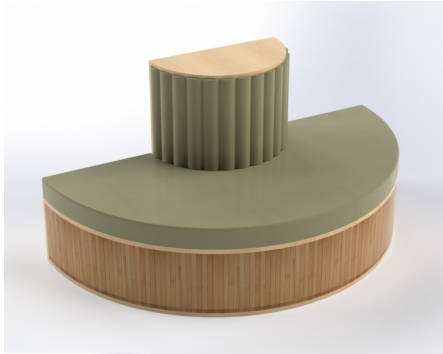

## IMAGINARIUMS SEAT

**Cabinet Colour** TBC, White, Maple  
**Upholstery Colour** Gunmetal, TBC, Army, Coral, Ether, Mustard, Natural, Navy, Rain, Sage, Stone, Tussock, Walnut

**Product Materials:**  
**Product Dimensions:** 1600L x 818W x 800H  
**Joinery Hours:** 5  
**Engineering Hours:** 0  
**Dispatch Hours:** 1  
**Cubic Metres:** 1.069