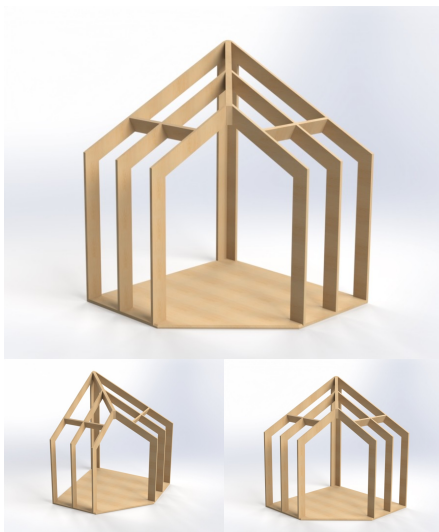

## COSY HOUSE

**Product Materials:**  
**Product Dimensions:** 1200L x 1200W x 1485H  
**Joinery Hours:** 5.5  
**Engineering Hours:** 0.0  
**Dispatch Hours:** 0.75  
**Cubic Metres:** 2.14

[Read More](#)