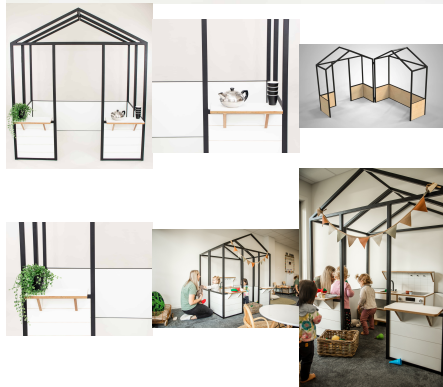

## STOVE - INFANT & TODDLER

<b>Cabinet Colour</b>	TBC, White, Maple
<b>Door/Panel Front Colour</b>	TBC, White, Maple
<b>Base Options</b>	Feet, Plinth, TBC, Wheels

**Product Materials:**

**Product Dimensions:** 395L x 395W x 500H