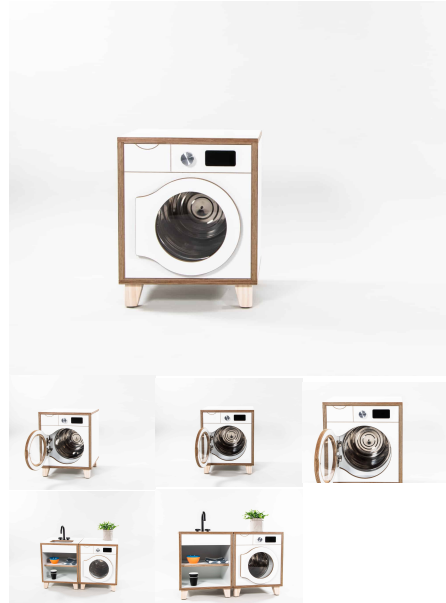

## WASHING MACHINE - INFANT & TODDLER

**Cabinet Colour** TBC, White, Maple  
**Door/Panel Front Colour** TBC, White, Maple  
**Base Options** Feet, Plinth, TBC, Wheels

**Product Materials:**  
**Product Dimensions:** 395L x 395W x 500H  
**Joinery Hours:** 1  
**Engineering Hours:** 0  
**Dispatch Hours:** 0.25  
**Cubic Metres:** .078