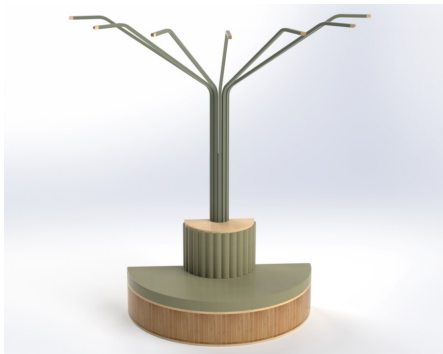

IMAGINARIUMS SEAT

Cabinet Colour TBC, White, Maple
Upholstery Colour Gunmetal, TBC, Army, Coral, Ether, Mustard, Natural, Navy, Rain, Sage, Stone, Tussock, Walnut

Product Materials:
Product Dimensions: 1600L x 818W x 800H
Joinery Hours: 5
Engineering Hours: 0
Dispatch Hours: 1
Cubic Metres: 1.069

[Read More](#)

SKU: 2061

Price: $2,855.00 + GST

Category: [Family Play + Houses](#)