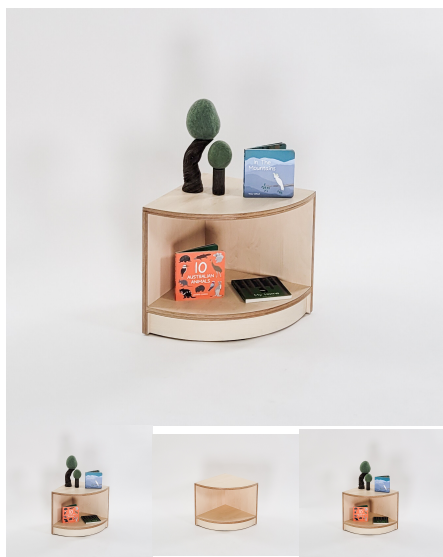

CORNER SHELF 400

Cabinet Colour TBC, White, Maple

Product Materials:

Product Dimensions: 395L x 395W x 400H

Joinery Hours: 1.16

Engineering Hours: 0

Dispatch Hours: 0.1

Cubic Metres: 0.06

[Read More](#)

SKU: 4054

Price: $445.00 + GST

Categories: [Multi Shelving](#), [Storage](#), [Uncategorised](#)