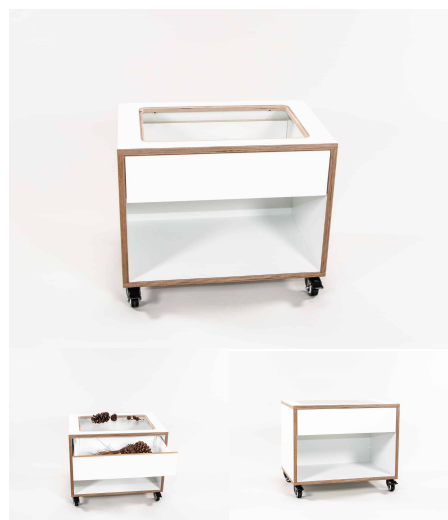

OBSERVATION SINGLE - TODDLER

Single Observation. Timber feet, Wheels and Plinth options available.

Cabinet Colour TBC, White, Maple
Base Options Feet, Plinth, TBC, Wheels

Product Materials:
Product Dimensions: 600L x 395W x 500H
Joinery Hours: 1.25
Engineering Hours: 0
Dispatch Hours: 0.25
Cubic Metres: .12

[Read More](#)

SKU: 5052

Price: $644.00 + GST

Categories: [Light + Nature Units](#), [Play and Explore](#)

Tag: [Nature](#)