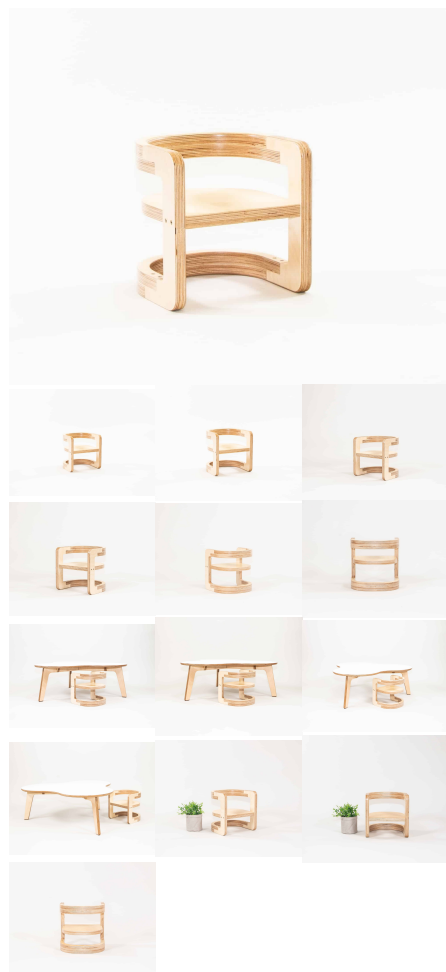

## TILLY INFANT CHAIR

Clear Lacquered Plywood Infant Chair

**Product Materials:**

**Product Dimensions:** 280L x 250W x 280H (Seat heights 135H & 170H)

**Joinery Hours:** 1.75

**Engineering Hours:** 0

**Dispatch Hours:** 0.13