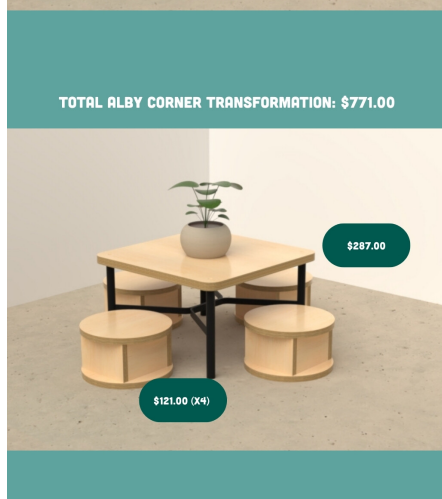

ALBY CORNER TRANSFORMATION (BUNDLE)

Product Materials:
Product Dimensions:
Joinery Hours:
Engineering Hours:
Dispatch Hours:
Cubic Metres:

[Read More](#)

SKU: N/A

Price: $771.00 + GST

Categories: [Bundles](#), [Under $1000 Bundles](#)