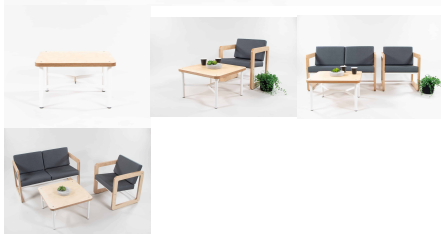

Product Materials:

Product Dimensions: 500sq x 300H

Joinery Hours: .19

Engineering Hours: 0.75

Dispatch Hours: 0.2

Cubic Metres: .075

[Read More](#)

SKU: 3022

Price: $287.00 + GST

Categories: [Tables](#), [Tables](#), [Under $500](#)

Tag: [Creative](#)