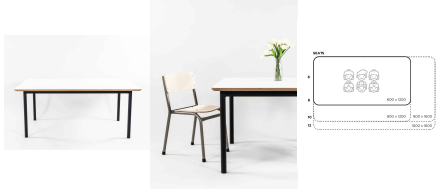

1200X800 RECTANGLE PUFFER TABLE

Powder Coated Steel Frame. Futura Top with 10 45 edge detail.

Table Height 385H (Infants), 450H (Toddlers), 500H (Preschoolers), TBC
Table Top Colour TBC, White, Maple
Table Top Edge Detail Ply Edge, PVC T-Edge, TBC
Powder Coated Steel Mannex White, Matt Bond Rivergum, Matt Bone White, Matt Desert Sand, Matt Scoria, Matt Storm Blue, Matt Wizard, TBC, Textura Black, Textura Charcoal, Textura Sandstone Grey, Textura Titania

Product Materials:
Product Dimensions: 1200L x 800W
Joinery Hours: 0.3
Engineering Hours: 0.5
Dispatch Hours: 0.1
Cubic Metres: .432

[Read More](#)

SKU: 3018

Price: $395.00 + GST

Categories: [Rectangle](#), [Tables](#), [Tables](#), [Under $500](#)

Tag: [Creative](#)