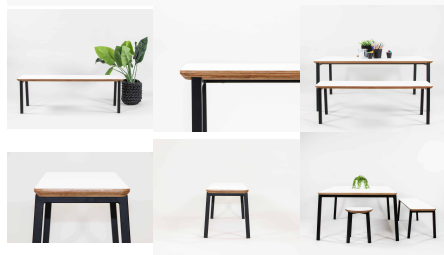

BEN BENCH SEAT

Bench Height 285 (Toddlers), 320 (Preschoolers), TBC
Seat Colour TBC, White, Maple
Powder Coated Steel Mannex White, Matt Bond Rivergum, Matt Bone White, Matt Desert Sand, Matt Scoria, Matt Storm Blue, Matt Wizard, TBC, Textura Black, Textura Charcoal, Textura Sandstone Grey, Textura Titania

Product Materials:
Product Dimensions: 1000L x 280W x 285/320H
Joinery Hours: 0.30
Engineering Hours: 0.70
Dispatch Hours: 0.1
Cubic Metres: 0.079

[Read More](#)

SKU: 2017
Price: $319.00 + GST
Categories: [Benches](#), [Seating](#), [Seating](#), [Under $500](#)
Tag: [Benches](#)