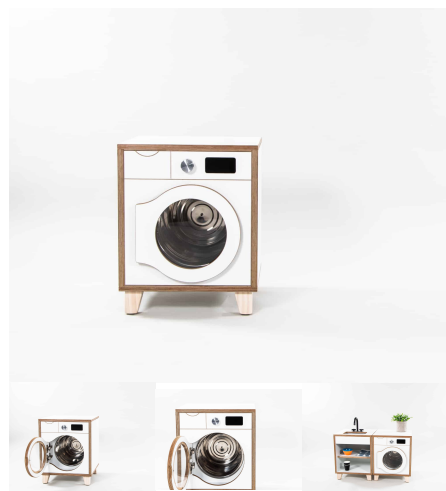

WASHING MACHINE - PRESCHOOL

Cabinet Colour TBC, White, Maple
Door/Panel Front Colour TBC, White, Maple
Base Options Feet, Plinth, TBC, Wheels

Product Materials:
Product Dimensions: 395L x 395W x 600H
Joinery Hours: 1
Engineering Hours: 0
Dispatch Hours: 0.25
Cubic Metres: .093

[Read More](#)

SKU: 5008

Price: $519.00 + GST

Categories: [Family Play + Houses](#), [Play and Explore](#)

Tag: [Family Play](#)