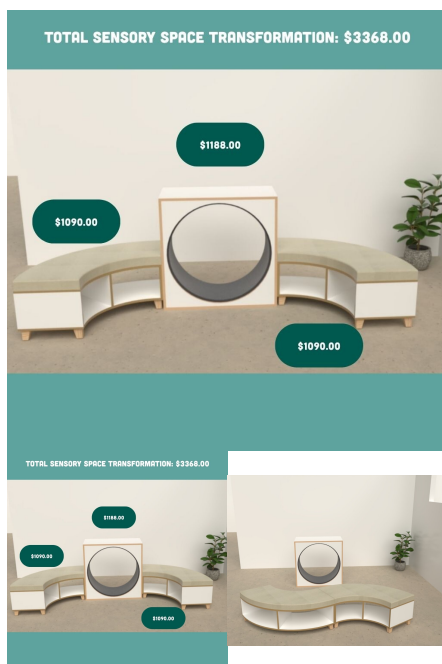

[Read More](#)

SKU: N/A

Price: \$8,964.00 + GST

Categories: [Bundles](#), [Under \\$10,000 Bundles](#)

SENSORY SPACE TRANSFORMATION (BUNDLE)

Product Materials:
Product Dimensions:
Joinery Hours:
Engineering Hours:
Dispatch Hours:
Cubic Metres: