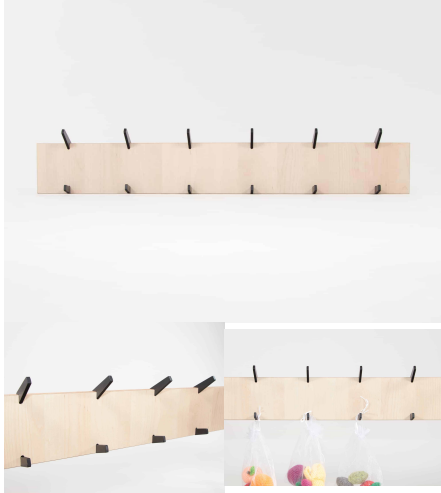

CLOTHES AND BAG HOOK (CHOOSE YOUR QUANTITY OF HOOK)

Coat Hooks - Priced on an individual basis. Price includes Hook Board for mounting. Engineering time is for one hook based on a tree of 10 hooks taking 10 minutes. Joinery time is for one hook board with average dimensions of 300mmx100mm.