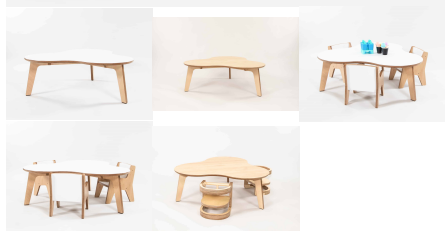

Cubic Metres: .29

[Read More](#)

SKU: 3013

Price: \$495.00 + GST

Categories: [Creative](#), [Tables](#), [Tables](#), [Under \\$500](#)

Tag: [Creative](#)

KIDNEY TABLE

Kidney Table - Supplied with Maple HPL top as standard. Can be supplied with Clear Lacquered Birch Top on request.