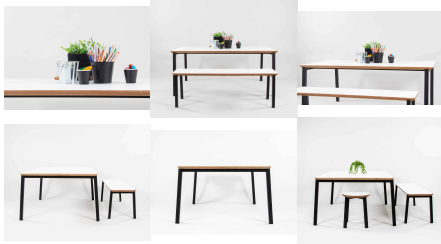

BEN TABLE

Table Height 450H (Toddlers), 500H (Preschoolers), TBC
Table Top Colour TBC, White, Maple
Powder Coated Steel Mannex White, Matt Bond Rivergum, Matt Bone White, Matt Desert Sand, Matt Scoria, Matt Storm Blue, Matt Wizard, TBC, Textura Black, Textura Charcoal, Textura Sandstone Grey, Textura Titania

Product Materials:
Product Dimensions: 1200L x 800W x 450/500H
Joinery Hours: 0.3
Engineering Hours: 0.75
Dispatch Hours: 0.16
Cubic Metres: 0.432

[Read More](#)
SKU: 3023
Price: $595.00 + GST
Categories: [Rectangle](#), [Tables](#)
Tag: [Art](#)