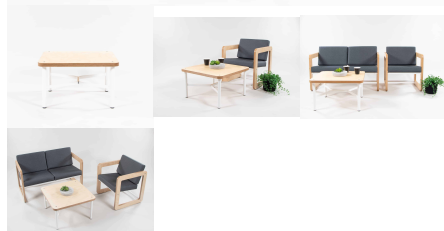

ALBY TABLE

Table Top Colour TBC, White, Maple
Powder Coated Steel Mannex White, Matt Bond Rivergum, Matt Bone White, Matt Desert Sand, Matt Scoria, Matt Storm Blue, Matt Wizard, TBC, Textura Black, Textura Charcoal, Textura Sandstone Grey, Textura Titania

Product Materials:
Product Dimensions: 500sq x 300H
Joinery Hours: .19
Engineering Hours: 0.75
Dispatch Hours: 0.2
Cubic Metres: .075

[Read More](#)

SKU: 3022
Price: $287.00 + GST
Categories: [Tables](#), [Tables](#), [Under $500](#)
Tag: [Creative](#)