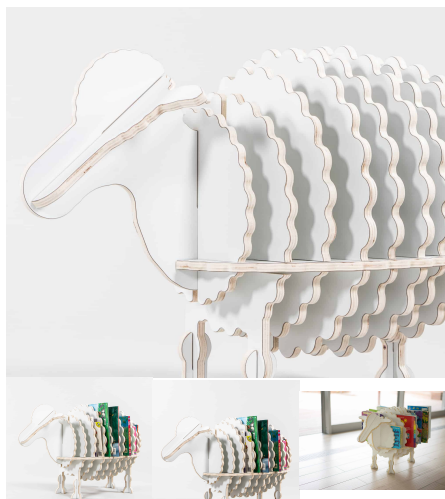

Tag: [Teachers](#)

LOUIE (BOOKSHELF)

Sheep Book Storage

Product Materials:
Product Dimensions: 900L x 490W x 520H
Joinery Hours: 1
Engineering Hours:
Dispatch Hours: 0.15
Cubic Metres: 0.229

[Read More](#)