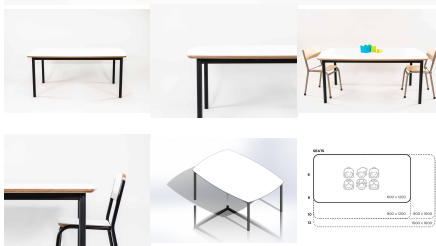

1200X800 RECTANGLE TABLE

Table Height 385H (Infants), 450H (Toddlers), 500H (Preschoolers), TBC
Table Top Colour TBC, White, Maple
Powder Coated Steel Mannex White, Matt Bond Rivergum, Matt Bone White, Matt Desert Sand, Matt Scoria, Matt Storm Blue, Matt Wizard, TBC, Textura Black, Textura Charcoal, Textura Sandstone Grey, Textura Titania

Product Materials:
Product Dimensions: 1200L x 800W
Joinery Hours: 0.25
Engineering Hours: 0.5
Dispatch Hours: 0.1
Cubic Metres: .432

[Read More](#)

SKU: 3010

Price: $395.00 + GST

Categories: [Rectangle](#), [Tables](#), [Tables](#), [Under $500](#)

Tag: [Rectangle](#)

1200X800 RECTANGLE PUFFER TABLE

Powder Coated Steel Frame. Futura Top with 10 45 edge detail.

Table Height 385H (Infants), 450H (Toddlers), 500H (Preschoolers), TBC
Table Top Colour TBC, White, Maple
Table Top Edge Detail Ply Edge, PVC T-Edge, TBC
Powder Coated Steel Mannex White, Matt Bond Rivergum, Matt Bone White, Matt Desert Sand, Matt Scoria, Matt Storm Blue, Matt Wizard, TBC, Textura Black, Textura Charcoal, Textura Sandstone Grey, Textura Titania

Product Materials:
Product Dimensions: 1200L x 800W
Joinery Hours: 0.3
Engineering Hours: 0.5
Dispatch Hours: 0.1
Cubic Metres: .432

[Read More](#)

SKU: 3018

Price: $395.00 + GST

Categories: [Rectangle](#), [Tables](#), [Tables](#), [Under $500](#)

Tag: [Creative](#)