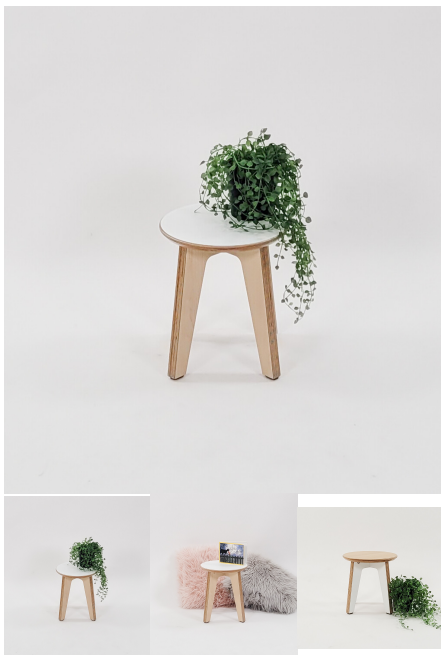

Categories: [Multi Shelving](#), [Storage](#), [Uncategorised](#)

MILLIE STOOL

Stool Height 285H (Toddlers), 320H (Preschoolers), TBC

Seat Colour TBC, White, Maple

Legs Colour White, Maple, TBC

Product Materials: