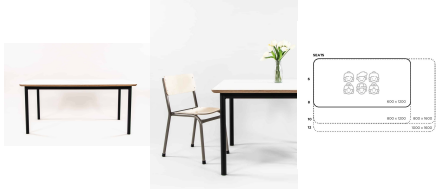

1600X1000 RECTANGLE PUFFER TABLE

Powder Coated Steel Frame. Futura Top with 10 45 edge detail.

Table Height 385H (Infants), 450H (Toddlers), 500H (Preschoolers), TBC
Table Top Colour TBC, White, Maple
Powder Coated Steel Mannex White, Matt Bond Rivergum, Matt Bone White, Matt Desert Sand, Matt Scoria, Matt Storm Blue, Matt Wizard, TBC, Textura Black, Textura Charcoal, Textura Sandstone Grey, Textura Titania

Product Materials:
Product Dimensions: 1600L x 1000W
Joinery Hours: 0.3
Engineering Hours: 0.5
Dispatch Hours: 0.1
Cubic Metres: 0.72

[Read More](#)

SKU: 3038

Price: $585.00 + GST

Categories: [Rectangle](#), [Tables](#)

Tag: [Creative](#)