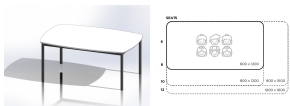

1600X1000 RECTANGLE TABLE

Powder Coated Steel Frame. Futura Top with 10 45 edge detail.

Table Height 385H (Infants), 450H (Toddlers), 500H (Preschoolers), TBC
Table Top Colour TBC, White, Maple
Powder Coated Steel Mannex White, Matt Bond Rivergum, Matt Bone White, Matt Desert Sand, Matt Scoria, Matt Storm Blue, Matt Wizard, TBC, Textura Black, Textura Charcoal, Textura Sandstone Grey, Textura Titania

Product Materials:
Product Dimensions: 1600L x 1000W
Joinery Hours: 0.25
Engineering Hours: 0.5
Dispatch Hours: 0.1
Cubic Metres: .72

[Read More](#)

SKU: 3012

Price: $585.00 + GST

Categories: [Rectangle](#), [Tables](#)

Tag: [Rectangle](#)

1600X1000 RECTANGLE PUFFER TABLE

Powder Coated Steel Frame. Futura Top with 10 45 edge detail.

Table Height 385H (Infants), 450H (Toddlers), 500H (Preschoolers), TBC
Table Top Colour TBC, White, Maple
Powder Coated Steel Mannex White, Matt Bond Rivergum, Matt Bone White, Matt Desert Sand, Matt Scoria, Matt Storm Blue, Matt Wizard, TBC, Textura Black, Textura Charcoal, Textura Sandstone Grey, Textura Titania

Product Materials:
Product Dimensions: 1600L x 1000W
Joinery Hours: 0.3
Engineering Hours: 0.5
Dispatch Hours: 0.1
Cubic Metres: 0.72

[Read More](#)

SKU: 3038

Price: $585.00 + GST

Categories: [Rectangle](#), [Tables](#)

Tag: [Creative](#)