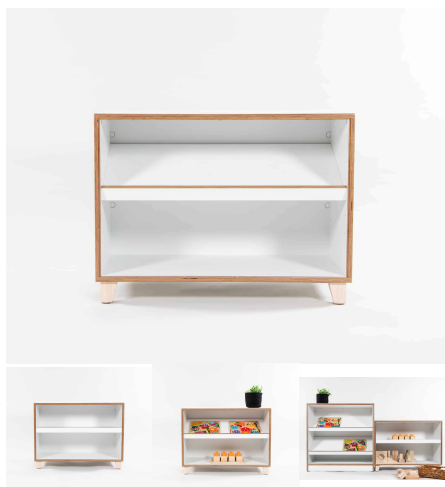

MULTI SHELF 1200 X 600

Multipurpose shelving Unit 1 x Adj shelf flat or angled. Timber Feet, Wheels or Plinth Variant. White units will be using 16mm White HPL as the back. Woodgrain other colour units will be using 18mm Futura Backs. Have priced as an average price.

Cabinet Colour TBC, White, Maple
Base Options Feet, Plinth, TBC, Wheels

Product Materials:
Product Dimensions: 1200L x 395W x 600H
Joinery Hours: 1.2
Engineering Hours: 0
Dispatch Hours: 0.15
Cubic Metres: .28

[Read More](#)

SKU: 4018

Price: $695.00 + GST

Categories: [Multi Shelving](#), [Storage](#)

Tag: [Multi Shelving](#)