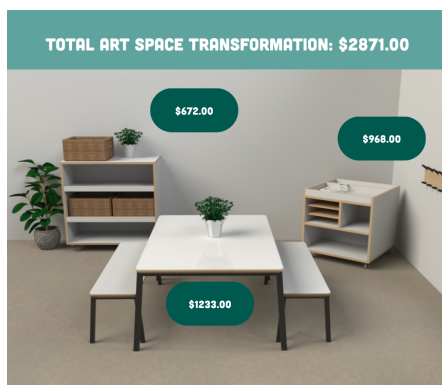

[Read More](#)

SKU: N/A

Price: \$4,831.00 – \$5,038.00 Price range: \$4,831.00 through \$5,038.00 + GST

Categories: [Bundles](#), [Under \\$5000 Bundles](#)

ART CORNER TRANSFORMATION (BUNDLE)

Product Materials:
Product Dimensions:
Joinery Hours:
Engineering Hours:
Dispatch Hours:
Cubic Metres: