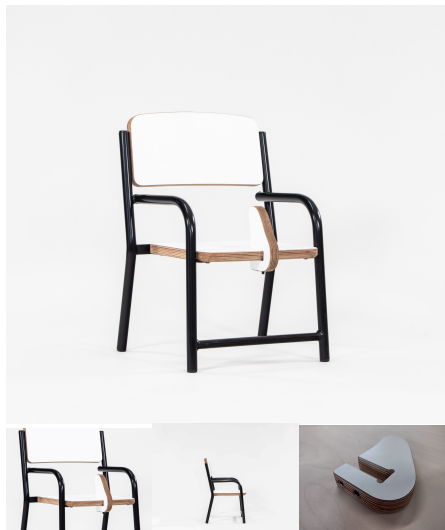

Tags: [Chairs](#), [Under500](#)

CHARLIE CHAIR WITH POMMEL

Stacking Chair with arms offered in 2 seat height variants (285H and 220H). Also available with a removable support pole. Powder Coated Steel Frame with 18mm Futura Seat and Back