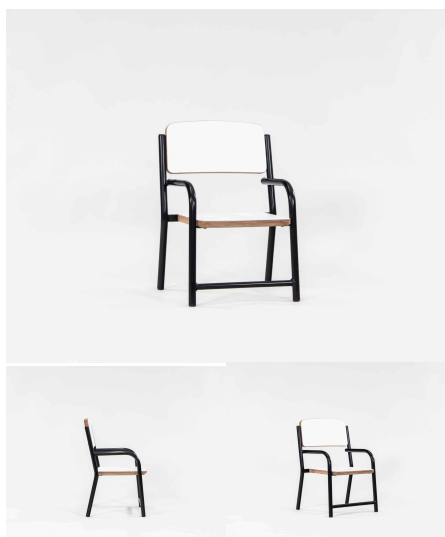

CHARLIE CHAIR

Stacking Chair with arms offered in 2 seat height variants (285H and 220H). Also available with a removable support pole. Powder Coated Steel Frame with 18mm Futura Seat and Back

Seat/Back Colour TBC, White, Maple, Denim, Saffron, Wasabi
Mannex White, Matt Bond Rivergum, Matt Bone White, Matt Desert Sand, Matt Scoria, Matt Storm Blue, Matt Wizard, TBC, Textura Black, Textura Charcoal, Textura Sandstone Grey, Textura Titania

Powder Coated Steel

Chair Height 220H (Infants), 285H (Toddlers), TBC

Product Materials:
Product Dimensions:
Joinery Hours: 0.13
Engineering Hours: 0.25
Dispatch Hours: 0.07
Cubic Metres: 0.063

[Read More](#)

SKU: 2003

Price: $121.00 + GST

Categories: [Chairs](#), [Seating](#), [Seating](#), [Under $500](#)

Tag: [Chairs](#)