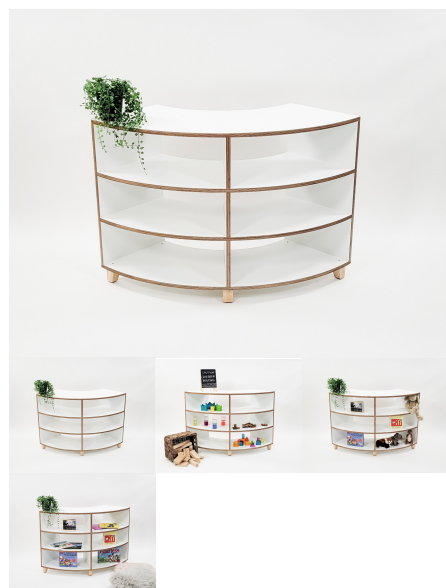

Cubic Metres: .513

[Read More](#)

SKU: 4025

Price: \$795.00 + GST

Categories: [Multi Shelving](#), [Storage](#)

Tag: [Multi Shelving](#)

WALL MOUNTED BOOK SHELF 800L

Wall Mounted two tier book shelf. Futura with Dowel support rails