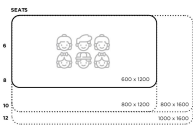

1200 KIDNEY TABLE

Powder Coated Steel Frame. Futura Top with 10 45 edge detail.

Table Height 385H (Infants), 450H (Toddlers), 500H (Preschoolers), TBC
Table Top Colour TBC, White, Maple
Powder Coated Steel Mannex White, Matt Bond Rivergum, Matt Bone White, Matt Desert Sand, Matt Scoria, Matt Storm Blue, Matt Wizard, TBC, Textura Black, Textura Charcoal, Textura Sandstone Grey, Textura Titania

Product Materials:
Product Dimensions: 1200L x 700W
Joinery Hours: 0.5
Engineering Hours: 0.75
Dispatch Hours: 0.1
Cubic Metres: .378

[Read More](#)

SKU: 3019

Price: $445.00 + GST

Categories: [Creative](#), [Tables](#)

Tag: [Creative](#)

1600X800 RECTANGLE TABLE

Powder Coated Steel Frame. Futura Top with 10 45 edge detail.

Table Height 385H (Infants), 450H (Toddlers), 500H (Preschoolers), TBC
Table Top Colour TBC, White, Maple
Powder Coated Steel Mannex White, Matt Bond Rivergum, Matt Bone White, Matt Desert Sand, Matt Scoria, Matt Storm Blue, Matt Wizard, TBC, Textura Black, Textura Charcoal, Textura Sandstone Grey, Textura Titania

Product Materials:
Product Dimensions: 1600L x 800W
Joinery Hours: 0.25
Engineering Hours: 0.5
Dispatch Hours: 0.1
Cubic Metres: .576

[Read More](#)

SKU: 3011

Price: $450.00 + GST

Categories: [Rectangle](#), [Tables](#)

Tag: [Rectangle](#)