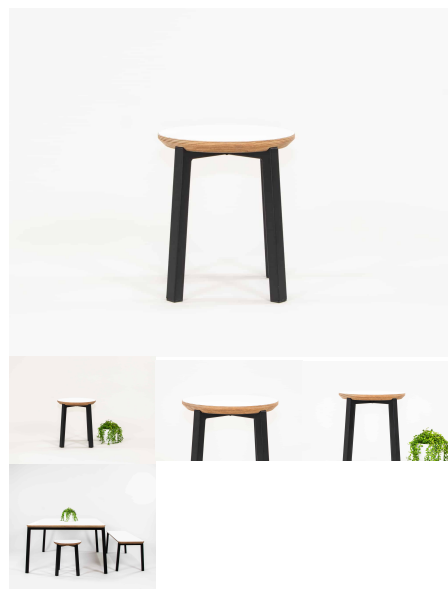

BEN STOOL

Stool - matches with the 1200L Ben Art Table. Powder Coated Steel frame. 10 45 edge detail on seat top. Variable heights of 320mm and 285mm

Stool Height	285H (Toddlers), 320H (Preschoolers), TBC
Seat Colour	TBC, White, Maple Mannex White, Matt Bond Rivergum, Matt Bone White, Matt Desert Sand, Matt Scoria, Matt Storm Blue, Matt Wizard, TBC, Textura Black, Textura Charcoal, Textura Sandstone Grey, Textura Titania
Powder Coated Steel	

Product Materials:

Product Dimensions: 285Dia

Joinery Hours: 0.16

Engineering Hours: 0.5

Dispatch Hours: 0.1

Cubic Metres: 0.023

[Read More](#)

SKU: 2007

Price: $198.00 + GST

Categories: [Seating](#), [Seating](#), [Stools](#), [Under $500](#)

Tag: [Stools](#)