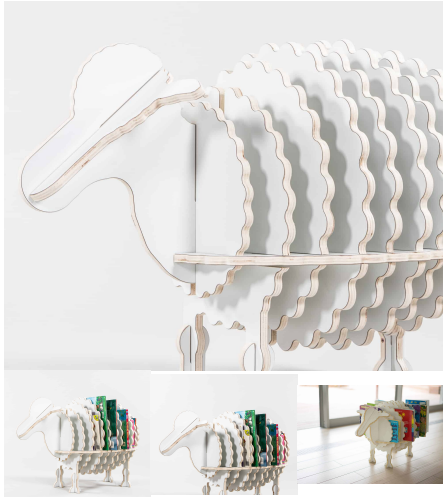

Price: \$480.00 + GST

Categories: [Family Play](#), [Family Play + Houses](#), [Play and Explore](#), [Under \\$500](#)

Tag: [Family Play](#)

LOUIE (BOOKSHELF)

Sheep Book Storage

Product Materials:

Product Dimensions: 900L x 490W x 520H