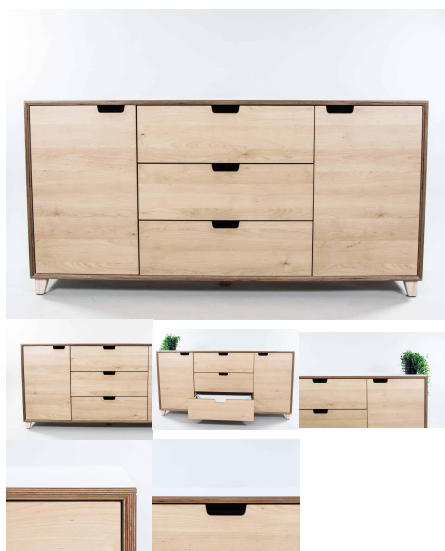

CREDENZA WITH DRAWERS 1600L

1600L Credenza unit

Cabinet Colour TBC, White, Maple
Drawer/Door Colour TBC, White, Maple
Base Options Feet, Plinth, TBC, Wheels

Product Materials:
Product Dimensions: 1600L x 395W x 800H
Joinery Hours: 4
Engineering Hours:
Dispatch Hours: 0.25
Cubic Metres: 0.505

[Read More](#)

SKU: 4034

Price: $2,158.00 + GST

Categories: [Credenza Cabinets](#), [Storage](#), [Teachers](#)

Tag: [Cabinets](#)