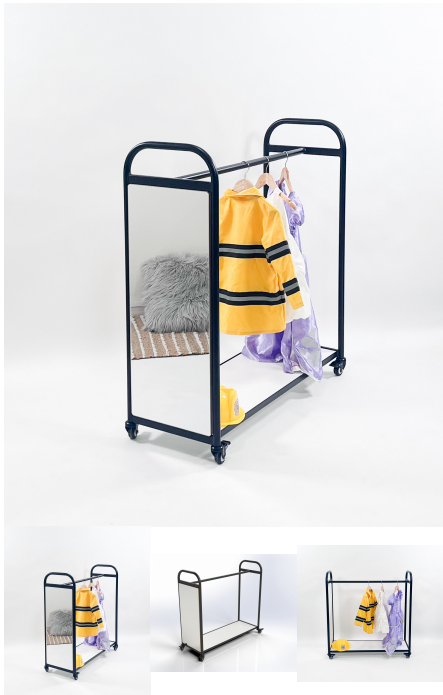

DRESS UP MOBILE MIRROR WITH RAIL

Cabinet Colour	TBC, White, Maple
Powder Coated Steel	Mannex White, Matt Bond Rivergum, Matt Bone White, Matt Desert Sand, Matt Scoria, Matt Storm Blue, Matt Wizard, TBC, Textura Black, Textura Charcoal, Textura Sandstone Grey, Textura Titania

Product Materials: Powder Coated Steel, 18mm Futura, Acrylic Mirror

Product Dimensions: 1045L x 395W x 1100H

Joinery Hours: .5

Engineering Hours: 1.33

Dispatch Hours: .12

Cubic Metres: .454

[Read More](#)

SKU: 5077

Price: $644.00 + GST

Categories: [Dress Up + Mirrors](#), [Play and Explore](#)