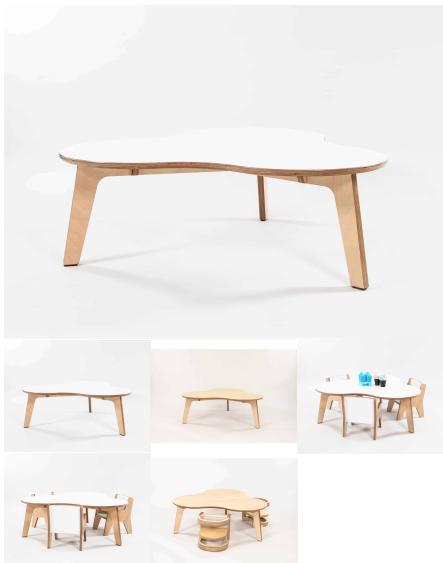

3POD TABLE

18mm Futura Top and 24mm Futura/Eco Spectrum Legs

Table Top Colour TBC, White, Maple

Product Materials:
Product Dimensions: 960L x 900W x 340H
Joinery Hours: 1
Engineering Hours: 0
Dispatch Hours: 0.1
Cubic Metres: .29

[Read More](#)
SKU: 3013
Price: $482.00 + GST
Categories: [Creative](#), [Tables](#), [Tables](#), [Under $500](#)
Tag: [Creative](#)