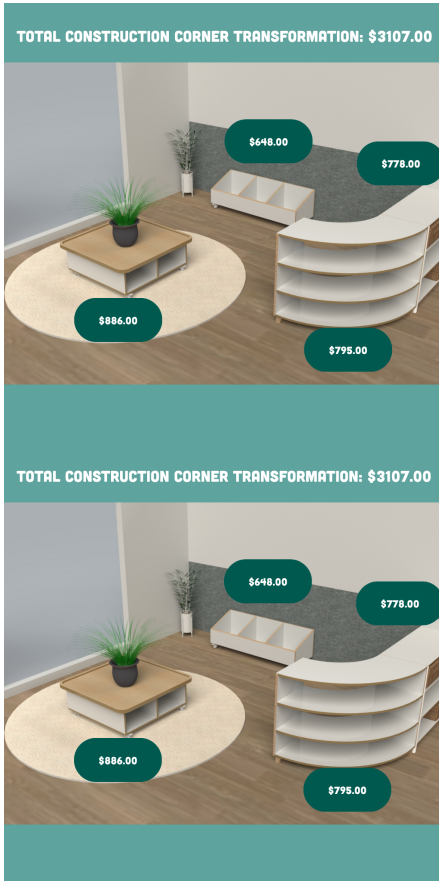

UNCATEGORISED

CONSTRUCTION CORNER TRANSFORMATION (BUNDLE)

Product Materials:
Product Dimensions:
Joinery Hours:
Engineering Hours:
Dispatch Hours:
Cubic Metres:

[Read More](#)

SKU: N/A

Price: $3,107.00 + GST

Categories: [Bundles](#), [Uncategorised](#), [Under $5000 Bundles](#)