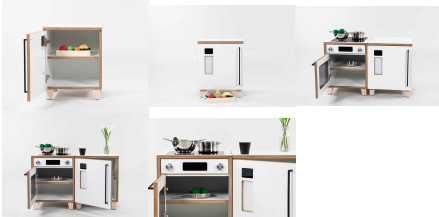

FRIDGE - INFANT & TODDLER

Family Play Single Fridge. Timber feet, wheels or plinth variants available.

Cabinet Colour TBC, White, Maple
Door/Panel Front Colour TBC, White, Maple
Base Options Feet, Plinth, TBC, Wheels

Product Materials:
Product Dimensions: 395L x 395W x 500H
Joinery Hours: 0.75
Engineering Hours: 0
Dispatch Hours: 0.2
Cubic Metres: .078

[Read More](#)
SKU: 5005
Price: $442.00 + GST
Categories: [Family Play](#), [Family Play + Houses](#), [Play and Explore](#), [Under $500](#)
Tag: [Family Play](#)