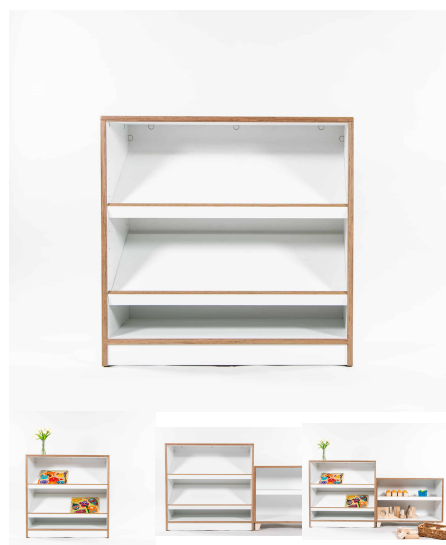

MULTI SHELF 800 X 800

Cabinet Colour TBC, White, Maple
Base Options Feet, Plinth, TBC, Wheels

Product Materials:
Product Dimensions: 800L x 395W x 800H
Joinery Hours: 1.25
Engineering Hours: 0
Dispatch Hours: 0.15
Cubic Metres: .25

[Read More](#)

SKU: 4016

Price: $670.00 + GST

Categories: [Multi Shelving](#), [Storage](#)

Tag: [Multi Shelving](#)