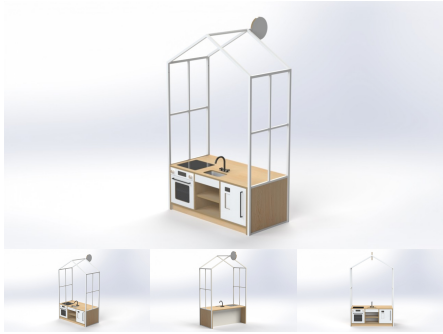

Joinery Hours: 3.75

Engineering Hours:

Dispatch Hours: 0.25

Cubic Metres: 0.166

[Read More](#)

SKU: 5091

Price: \$1,540.00 + GST

Category: [Light + Nature Units](#)