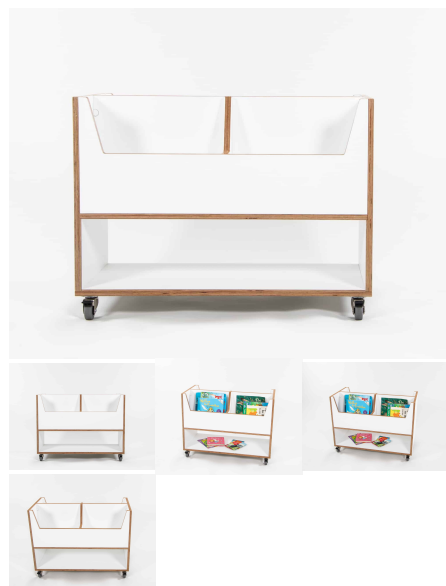

Cubic Metres: .38

[Read More](#)

SKU: 4007

Price: \$1,076.00 + GST

Categories: [Blocks + Book & Puzzles](#), [Storage](#)

Tag: [Book + Puzzle](#)

BOOK STORAGE 600H

Book Storage with Shelf. Timber feet, Wheels and Plinth options available.