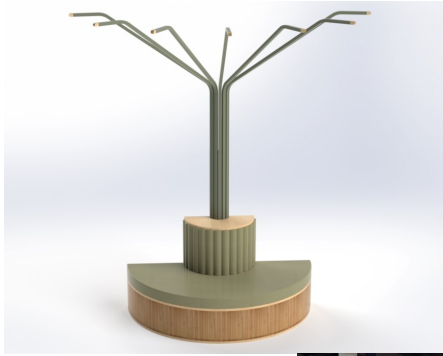

TREE OF IMAGINARIUMS

Cabinet Colour	TBC, White, Maple
Powder Coated Steel	Mannex White, Matt Bond Rivergum, Matt Bone White, Matt Desert Sand, Matt Scoria, Matt Storm Blue, Matt Wizard, TBC, Textura Black, Textura Charcoal, Textura Sandstone Grey, Textura Titania
Upholstery Colour	Gunmetal, TBC, Army, Coral, Ether, Mustard, Natural, Navy, Rain, Sage, Stone, Tussock, Walnut

Product Materials:

Product Dimensions: 2405L x 1238W x 2596/2296H

Joinery Hours: 6.75

Engineering Hours: 5

Dispatch Hours: 1.5

Cubic Metres: 1.342

[Read More](#)

SKU: 2060

Price: $4,338.00 + GST

Categories: [Family Play + Houses](#), [Play and Explore](#)

PRESCHOOL KITCHEN (FOUR-BAY)

Door/Panel Front Colour	TBC, White, Maple
Cabinet Colour	TBC, White, Maple
Base Options	Feet, Plinth, TBC

Product Materials:

Product Dimensions: 1526L x 395W x 600/900H

Joinery Hours: 6.5

Engineering Hours: .2

Dispatch Hours: 1.5

Cubic Metres: 0.54

[Read More](#)

SKU: 5102

Price: $2,293.00 + GST

Category: [Family Play + Houses](#)