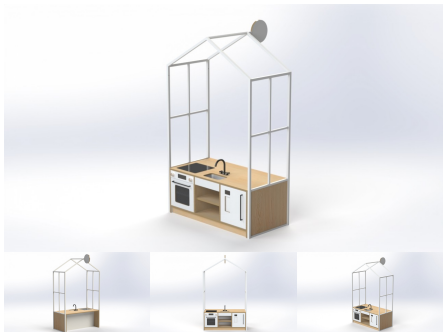

BREAKFAST BAR HOUSE (PRESCHOOL)

Cabinet Colour	TBC, White, Maple
Door & Front Colour	White, Maple, TBC
Powder Coated Steel	Mannex White, Matt Bond Rivergum, Matt Bone White, Matt Desert Sand, Matt Scoria, Matt Storm Blue, Matt Wizard, TBC, Textura Black, Textura Charcoal, Textura Sandstone Grey, Textura Titania
Customised Sign	TBC

Product Materials:

Product Dimensions: 1200L x 600W x 1950H

Joinery Hours: 2.58

Engineering Hours: 4

Dispatch Hours: 1

Cubic Metres: 1.404

[Read More](#)

SKU: 5090

Price: $2,158.00 + GST

Categories: [Family Play + Houses](#), [Play and Explore](#), [Uncategorised](#)