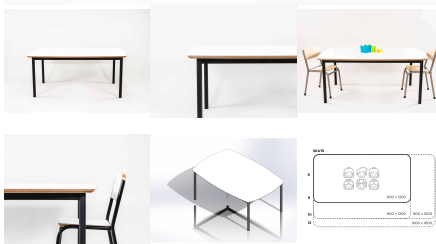

Tag: [Creative](#)

BBQ BENCH SEAT 1100L

Table - Powder Coated Steel Frame. Future Wood Planks.

Bench Height 285 (Toddlers), 320 (Preschoolers), TBC
Mannex White, Matt Bond Rivergum, Matt Bone White, Matt Desert Sand, Matt Scoria, Matt Storm Blue, Matt Wizard, TBC, Textura Black, Textura Charcoal, Textura Sandstone Grey, Textura Titania