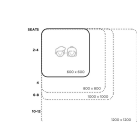

Product Materials:

Product Dimensions: 1200L x 1200W

Joinery Hours: 0.25

Engineering Hours: 0.5

Dispatch Hours: 0.1

Cubic Metres: .648

[Read More](#)

SKU: 3008

Price: $454.00 + GST

Categories: [Square](#), [Tables](#), [Tables](#), [Under $500](#)

Tag: [Square](#)