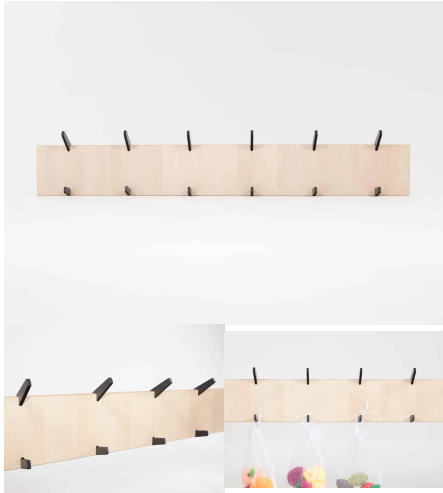

[Read More](#)

SKU: N/A

Price: \$32.00 + GST

Categories: [Accessories](#), [Teachers](#)

CLOTHES AND BAG HOOK (CHOOSE YOUR QUANTITY OF HOOK)

Coat Hooks - Priced on an individual basis. Price includes Hook Board for mounting. Engineering time is for one hook based on a tree of 10 hooks taking 10 minutes. Joinery time is for one hook board with average dimensions of 300mmx100mm.