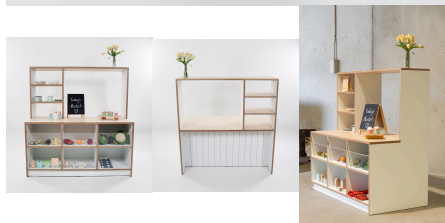

Joinery Hours: 3

Engineering Hours: 0

Dispatch Hours: 0.25

Cubic Metres: 0.827

[Read More](#)

SKU: 5104

Price: \$1,670.00 + GST

Categories: [Art](#), [Family Play + Houses](#), [Play and Explore](#), [Practical Life](#)