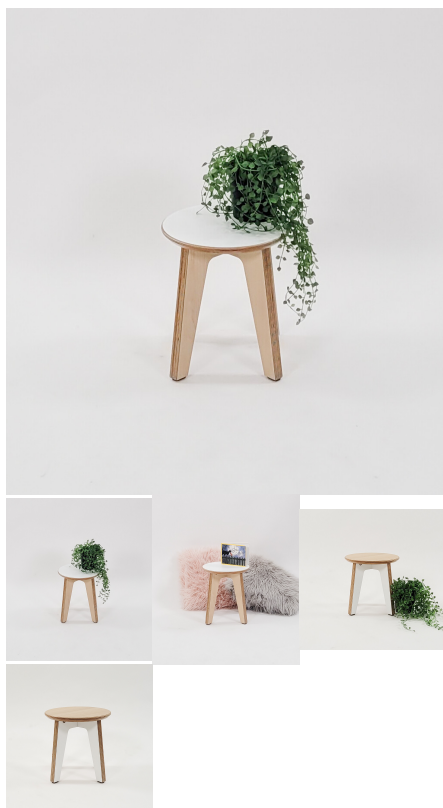

Cubic Metres: 0.06

[Read More](#)

SKU: 4054

Price: \$445.00 + GST

Categories: [Multi Shelving](#), [Storage](#), [Uncategorised](#)

MILLIE STOOL

Stool Height 285H (Toddlers), 320H (Preschoolers), TBC
Seat Colour TBC, White, Maple
Legs Colour White, Maple, TBC