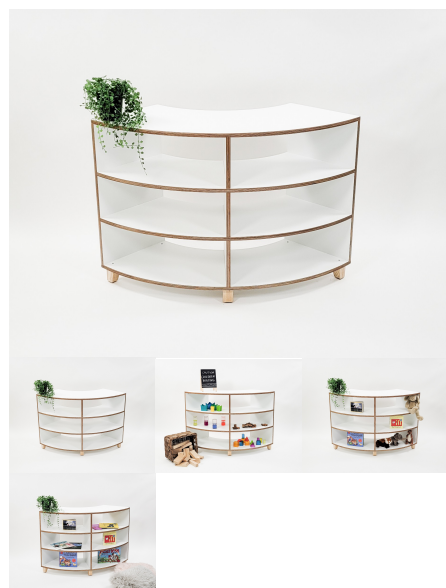

MULTI SHELF CURVED 1200 X 800

Cabinet Colour TBC, White, Maple

Base Options Feet, TBC, Wheels

Product Materials:

Product Dimensions: 1200L x 395W x 800H

Joinery Hours: 1.51

Engineering Hours: 0

Dispatch Hours: 0.15

Cubic Metres: .513

[Read More](#)

SKU: 4025

Price: $795.00 + GST

Categories: [Multi Shelving](#), [Storage](#)

Tag: [Multi Shelving](#)