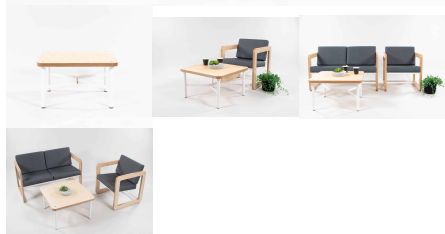

ALBY TABLE

Table Top Colour TBC, White, Maple

Powder Coated Steel

Mannex White, Matt Bond Rivergum, Matt Bone White, Matt Desert Sand, Matt Scoria, Matt Storm Blue, Matt Wizard, TBC, Textura Black, Textura Charcoal, Textura Sandstone Grey, Textura Titania

Product Materials:

Product Dimensions: 500sq x 300H

Joinery Hours: .19

Engineering Hours: 0.75

Dispatch Hours: 0.2

Cubic Metres: .075

[Read More](#)

SKU: 3022

Price: $287.00 + GST

Categories: [Tables](#), [Tables](#), [Under $500](#)

Tag: [Creative](#)