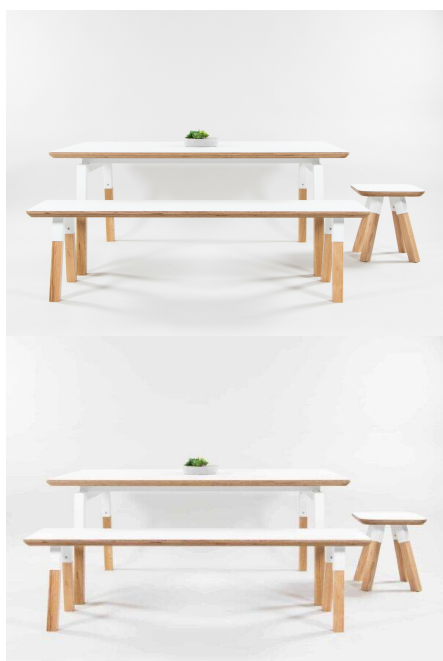

ELLIE TABLE, BENCH SEATS AND STOOL (SET)

Product Materials:
Product Dimensions:
Joinery Hours:
Engineering Hours:
Dispatch Hours:
Cubic Metres:

[Read More](#)

SKU: N/A

Price: From: $2,229.00 + GST

Category: [Table & Seating Sets](#)