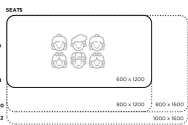

1200 SQUARE PUFFER TABLE

Powder Coated Steel Frame. Futura Top with 10 45 edge detail.

Powder Coated Steel Mannex White, Matt Bond Rivergum, Matt Bone White, Matt Desert Sand, Matt Scoria, Matt Storm Blue, Matt Wizard, TBC, Textura Black, Textura Charcoal, Textura Sandstone Grey, Textura Titania

Table Height 385H (Infants), 450H (Toddlers), 500H (Preschoolers), TBC

PVC T-Edge Colour Black, Grey, None, Tawa, TBC

Product Materials:
Product Dimensions: 1200L x 1200W
Joinery Hours: 0.35
Engineering Hours: 0.5
Dispatch Hours: 0.1
Cubic Metres: .648

[Read More](#)

SKU: 3017

Price: $454.00 + GST

Categories: [Square](#), [Tables](#)

Tag: [Creative](#)