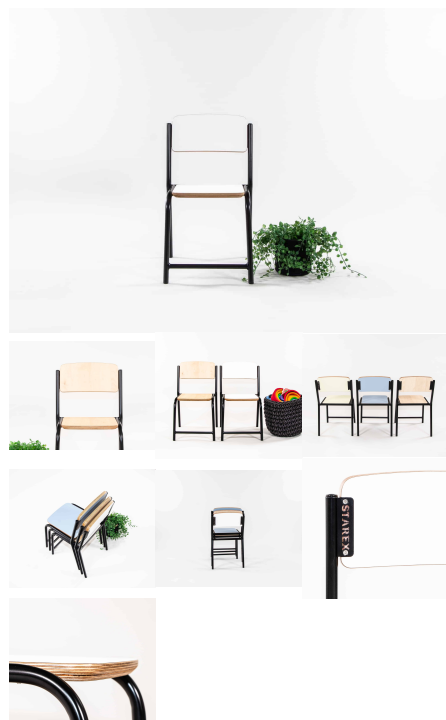

FERGUS STACKING CHAIR

| | |
|----------------------------|--|
| Chair Height | 220H (Infants), 285H (Toddlers), 320H (Preschoolers), TBC |
| Seat/Back Colour | Taupe Grey, TBC, White, Maple, Denim, Saffron, Wasabi Mannex White, Matt Bond Rivergum, Matt Bone White, Matt Desert Sand, Matt Scoria, Matt Storm Blue, Matt Wizard, TBC, Textura Black, Textura Charcoal, Textura Sandstone Grey, Textura Titania |
| Powder Coated Steel | |