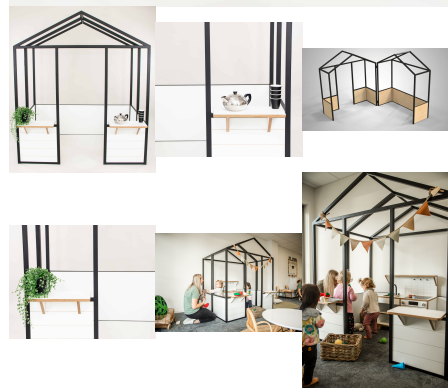

Price: \$2,998.00 + GST

Categories: [Family Play + Houses](#), [Play and Explore](#)

Tag: [Family Play](#)

STOVE - INFANT & TODDLER

| | |
|--------------------------------|---------------------------|
| Cabinet Colour | TBC, White, Maple |
| Door/Panel Front Colour | TBC, White, Maple |
| Base Options | Feet, Plinth, TBC, Wheels |