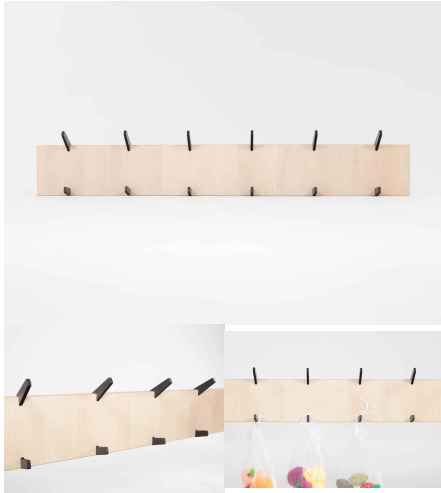

CLOTHES AND BAG HOOK (CHOOSE YOUR QUANTITY OF HOOK)

Coat Hooks - Priced on an individual basis. Price includes Hook Board for mounting. Engineering time is for one hook based on a tree of 10 hooks taking 10 minutes. Joinery time is for one hook board with average dimensions of 300mmx100mm.

Cabinet Colour

TBC, White, Maple

Powder Coated Steel

Mannex White, Matt Bond Rivergum, Matt Bone White, Matt Desert Sand, Matt Scoria, Matt Storm Blue, Matt Wizard, TBC, Textura Black, Textura Charcoal, Textura Sandstone Grey, Textura Titania

Product Materials:

Product Dimensions: 18W x 120H

Joinery Hours: 0.03

Engineering Hours: 0.02

Dispatch Hours: 0.05

Cubic Metres: .001

[Read More](#)

SKU: 6012

Price: $24.00 + GST

Categories: [Bags + Lockers](#), [Bags + Lockers](#), [Storage](#), [Storage](#), [Teachers](#), [Under $500](#)

Tag: [Teachers](#)