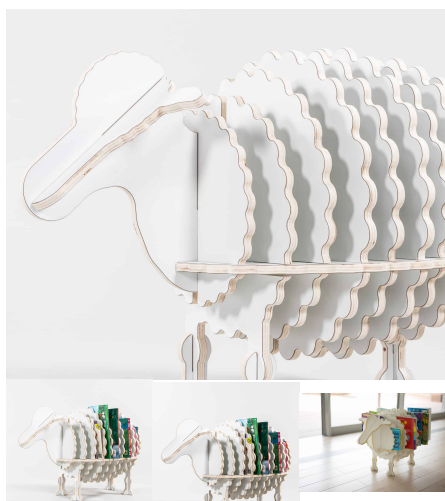

Tag: [Teachers](#)

LOUIE (BOOKSHELF)

Sheep Book Storage

Product Materials:
Product Dimensions: 900L x 490W x 520H
Joinery Hours: 1
Engineering Hours:
Dispatch Hours: 0.15
Cubic Metres: 0.229

[Read More](#)