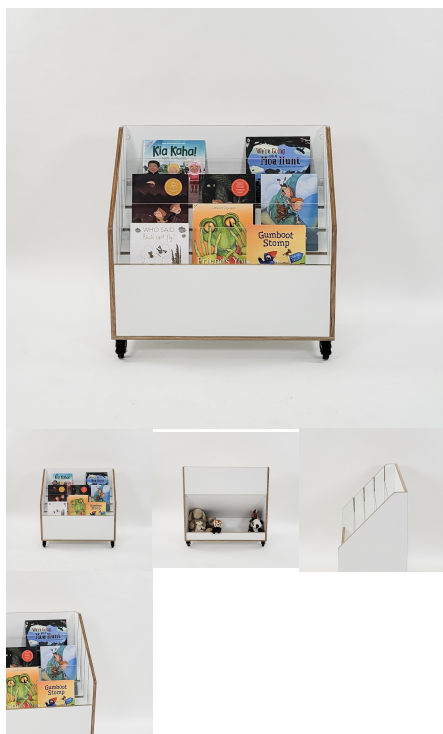

Tag: [Tiered Shelving](#)

SLOPING BOOK SHELF 800L

Cabinet Colour TBC, White, Maple
Base Options Feet, Plinth, TBC, Wheels

Product Materials: 18mm Futura & Clear Acrylic Perspex

Product Dimensions: 800L x 800H x 395W