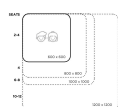

800 SQUARE PUFFER TABLE

Powder Coated Steel Frame. Futura Top with 10 45 edge detail.

Table Height	385H (Infants), 450H (Toddlers), 500H (Preschoolers), TBC
Table Top Colour	TBC, White, Maple
Powder Coated Steel	Mannex White, Matt Bond Rivergum, Matt Bone White, Matt Desert Sand, Matt Scoria, Matt Storm Blue, Matt Wizard, TBC, Textura Black, Textura Charcoal, Textura Sandstone Grey, Textura Titania

Product Materials:

Product Dimensions: 800L x 800W

Joinery Hours: 0.25

Engineering Hours: 0.5

Dispatch Hours: 0.1

Cubic Metres: .288

[Read More](#)

SKU: 3015

Price: $319.00 + GST

Categories: [Square](#), [Tables](#)

Tag: [Creative](#)

1000 ROUND TABLE

Powder Coated Steel Frame. Futura Top with 10 45 edge detail.

Table Top Colour	TBC, White, Maple
Table Height	385H (Infants), 450H (Toddlers), 500H (Preschoolers), TBC
Powder Coated Steel	Mannex White, Matt Bond Rivergum, Matt Bone White, Matt Desert Sand, Matt Scoria, Matt Storm Blue, Matt Wizard, TBC, Textura Black, Textura Charcoal, Textura Sandstone Grey, Textura Titania

Product Materials:

Product Dimensions: 1000 Diameter

Joinery Hours: 0.25

Engineering Hours: 0.5

Dispatch Hours: 0.1

Cubic Metres: .45

[Read More](#)

SKU: 3003

Price: $408.00 + GST

Categories: [Round](#), [Tables](#), [Tables](#), [Under $500](#)

Tag: [Round](#)