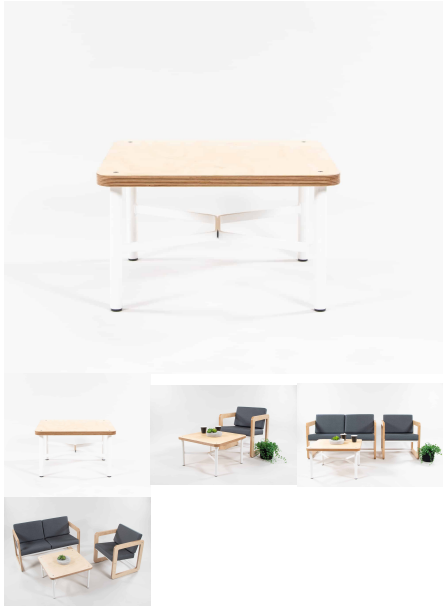

ALBY TABLE

Table Top Colour TBC, White, Maple
Powder Coated Steel Mannex White, Matt Bond Rivergum, Matt Bone White, Matt Desert Sand, Matt Scoria, Matt Storm Blue, Matt Wizard, TBC, Textura Black, Textura Charcoal, Textura Sandstone Grey, Textura Titania

Product Materials:
Product Dimensions: 500sq x 300H
Joinery Hours: .19
Engineering Hours: 0.75
Dispatch Hours: 0.2
Cubic Metres: .075

[Read More](#)
SKU: 3022
Price: $287.00 + GST
Categories: [Tables](#), [Tables](#), [Under $500](#)
Tag: [Creative](#)