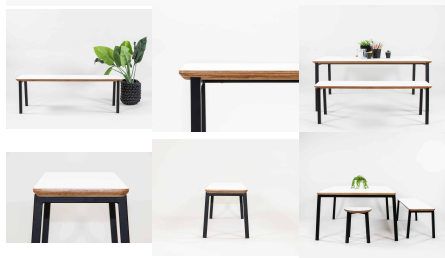

Price: \$319.00 + GST

Categories: [Benches](#), [Seating](#), [Seating](#), [Under \\$500](#)

Tag: [Benches](#)

ALBY TABLE

Table Top Colour TBC, White, Maple

Powder Coated Steel

Mannex White, Matt Bond Rivergum, Matt Bone White, Matt Desert Sand, Matt Scoria, Matt Storm Blue, Matt Wizard, TBC, Textura Black, Textura Charcoal, Textura Sandstone Grey, Textura Titania