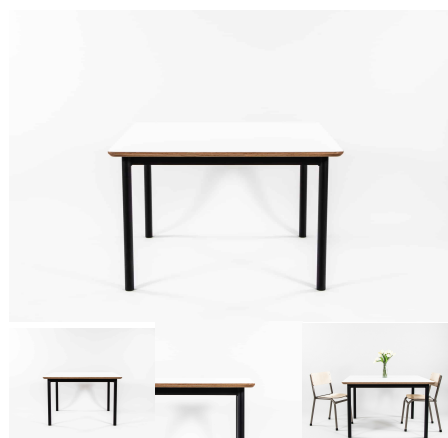

Product Materials:

Product Dimensions: 1200L x 1200W

Joinery Hours: 0.25

Engineering Hours: 0.5

Dispatch Hours: 0.1

Cubic Metres: .648

[Read More](#)

SKU: 3008

Price: $454.00 + GST

Categories: [Square](#), [Tables](#), [Tables](#), [Under $500](#)

Tag: [Square](#)