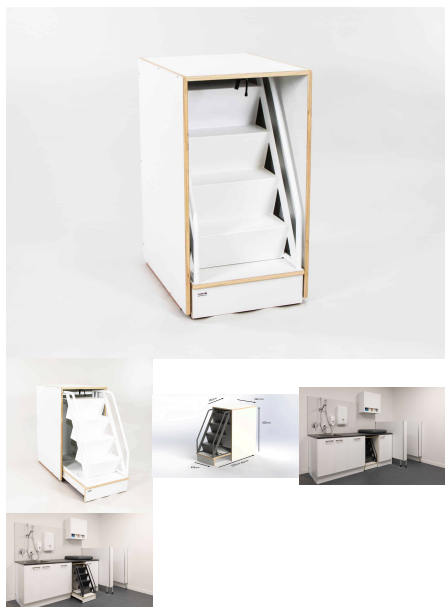

STEPS IN A BOX

Steps in a Box

Powder Coated Steel

Mannex White, Matt Bond Rivergum, Matt Bone White, Matt Desert Sand, Matt Scoria, Matt Storm Blue, Matt Wizard, TBC, Textura Black, Textura Charcoal, Textura Sandstone Grey, Textura Titania

Product Materials:

Product Dimensions: 446L x 585W x 825H

Joinery Hours: 1.25

Engineering Hours: 1.56

Dispatch Hours: 0.35

Cubic Metres: .22

[Read More](#)

SKU: 6002

Price: $968.00 + GST

Categories: [Changing](#), [Teachers](#)

Tag: [Teachers](#)