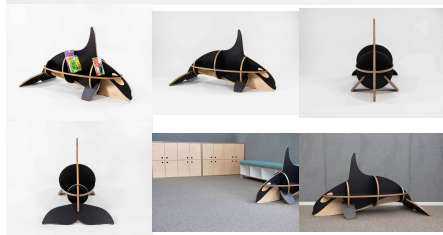

MAKI (BOOKSHELF)

Orca Book Storage Unit

Product Materials:
Product Dimensions: 1280L x 705H x 655W
Joinery Hours: 1
Engineering Hours: 0
Dispatch Hours: 0.35
Cubic Metres: .59

[Read More](#)

SKU: 4009
Price: $524.00 + GST
Categories: [Blocks + Book & Puzzles](#), [Storage](#), [Storage](#), [Under $500](#)
Tag: [Book + Puzzle](#)