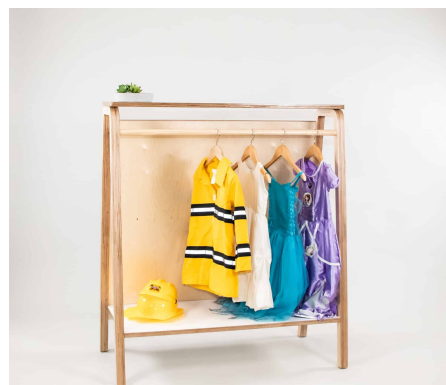

TEST PRODUCT

Base Options

Feet, Plinth, TBC, Wheels

Accessories

1 x Pot Holder/1 x Trough, Pot Holders, TBC, Troughs

Product Materials:

Product Dimensions:

Joinery Hours:

Engineering Hours:

Dispatch Hours:

Cubic Metres:

[Read More](#)

SKU: N/A

Price: $1.00 + GST

Category: [Admin](#)