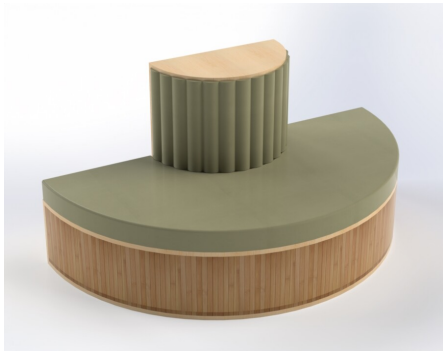

Product Materials:

Product Dimensions: 1526L x 395W x 500/800H

Joinery Hours: 6.5

Engineering Hours: .2

Dispatch Hours: 1.5

Cubic Metres: 0.48

[Read More](#)

SKU: 5101

Price: $2,293.00 + GST

Categories: [Family Play + Houses](#), [Uncategorised](#)