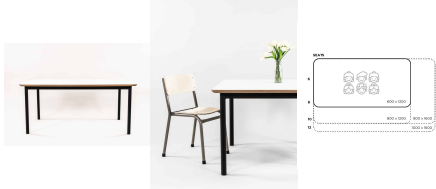

1600X1000 RECTANGLE PUFFER TABLE

Powder Coated Steel Frame. Futura Top with 10 45 edge detail.

Table Height 385H (Infants), 450H (Toddlers), 500H (Preschoolers), TBC
Table Top Colour TBC, White, Maple
Powder Coated Steel Mannex White, Matt Bond Rivergum, Matt Bone White, Matt Desert Sand, Matt Scoria, Matt Storm Blue, Matt Wizard, TBC, Textura Black, Textura Charcoal, Textura Sandstone Grey, Textura Titania

Product Materials:

Product Dimensions: 1600L x 1000W

Joinery Hours: 0.3

Engineering Hours: 0.5

Dispatch Hours: 0.1

Cubic Metres: 0.72

[Read More](#)

SKU: 3038

Price: $585.00 + GST

Categories: [Rectangle](#), [Tables](#)

Tag: [Creative](#)