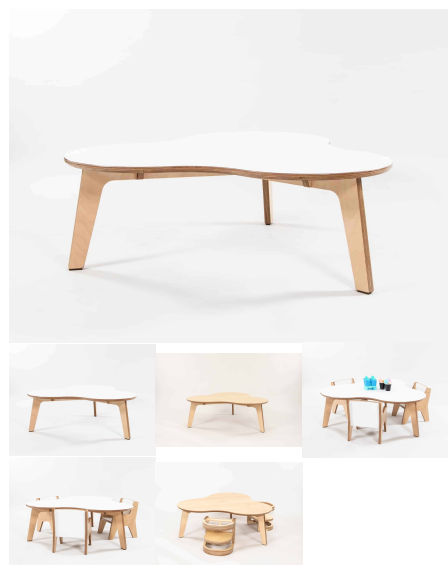

3POD TABLE

18mm Futura Top and 24mm Futura/Eco Spectrum Legs

Table Top Colour TBC, White, Maple

Product Materials:
Product Dimensions: 960L x 900W x 340H
Joinery Hours: 1
Engineering Hours: 0
Dispatch Hours: 0.1
Cubic Metres: .29

[Read More](#)
SKU: 3013
Price: $495.00 + GST
Categories: [Creative](#), [Tables](#), [Tables](#), [Under $500](#)
Tag: [Creative](#)