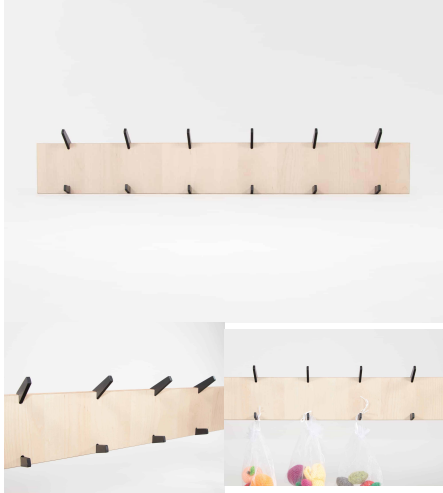

Price: \$254.00 + GST

Categories: [Round](#), [Tables](#), [Tables](#), [Under \\$500](#)

Tags: [Round](#), [Under500](#)

CLOTHES AND BAG HOOK (CHOOSE YOUR QUANTITY OF HOOK)

Coat Hooks - Priced on an individual basis. Price includes Hook Board for mounting. Engineering time is for one hook based on a tree of 10 hooks taking 10 minutes. Joinery time is for one hook board with average dimensions of 300mmx100mm.