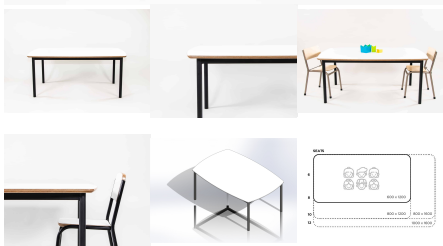

Price: \$395.00 + GST

Categories: [Rectangle](#), [Tables](#), [Tables](#), [Under \\$500](#)

Tag: [Creative](#)

BBQ BENCH SEAT 1100L

Table - Powder Coated Steel Frame. Future Wood Planks.

Bench Height 285 (Toddlers), 320 (Preschoolers), TBC
Mannex White, Matt Bond Rivergum, Matt Bone White, Matt Desert Sand, Matt Scoria, Matt Storm Blue, Matt Wizard, TBC, Textura Black, Textura Charcoal, Textura Sandstone Grey, Textura Titania