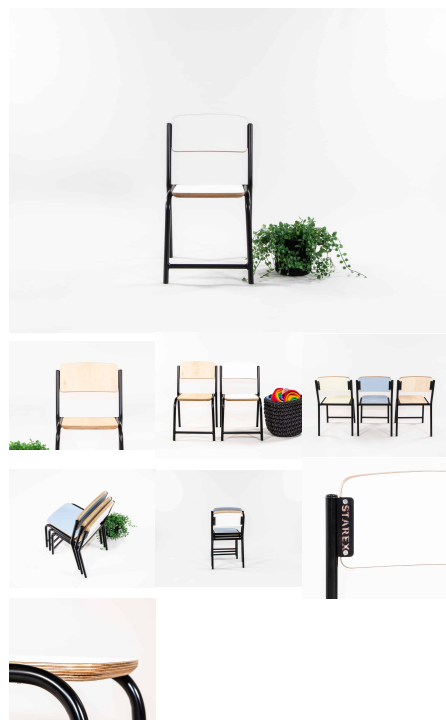

FERGUS STACKING CHAIR

Chair Height

220H (Infants), 285H (Toddlers), 320H (Preschoolers), TBC

Seat/Back Colour

Taupe Grey, TBC, White, Maple, Denim, Saffron, Wasabi

Powder Coated Steel

Mannex White, Matt Bond Rivergum, Matt Bone White, Matt Desert Sand, Matt Scoria, Matt Storm Blue, Matt Wizard, TBC, Textura Black, Textura Charcoal, Textura Sandstone Grey, Textura Titania

Product Materials:

Product Dimensions:

Joinery Hours: 0.13

Engineering Hours: 0.25

Dispatch Hours: 0.07

Cubic Metres: 0.071

[Read More](#)

SKU: 2002

Price: $121.00 + GST

Categories: [Chairs](#), [Seating](#), [Seating](#), [Under $500](#)

Tags: [Chairs](#), [Under500](#)