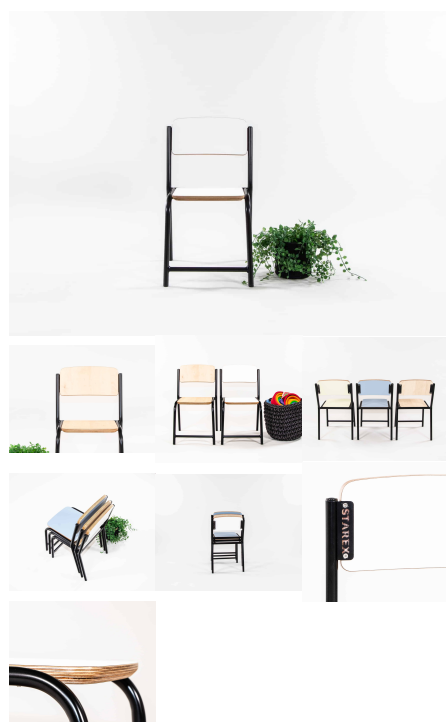

Tags: [Chairs](#), [Under500](#)

CHARLIE CHAIR WITH POMMEL

Stacking Chair with arms offered in 2 seat height variants (285H and 220H). Also available with a removable support pole. Powder Coated Steel Frame with 18mm Futura Seat and Back