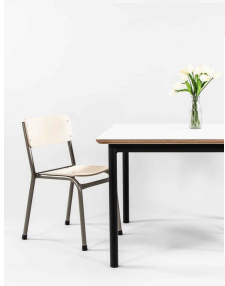

1200 KIDNEY TABLE

Powder Coated Steel Frame. Futura Top with 10 45 edge detail.

Table Height	385H (Infants), 450H (Toddlers), 500H (Preschoolers), TBC
Table Top Colour	TBC, White, Maple Mannex White, Matt Bond Rivergum, Matt Bone White, Matt Desert Sand, Matt Scoria, Matt Storm Blue, Matt Wizard, TBC, Textura Black, Textura Charcoal, Textura Sandstone Grey, Textura Titania
Powder Coated Steel	

Product Materials:

Product Dimensions: 1200L x 700W

Joinery Hours: 0.5

Engineering Hours: 0.75

Dispatch Hours: 0.1

Cubic Metres: .378

[Read More](#)

SKU: 3019

Price: $445.00 + GST

Categories: [Creative](#), [Tables](#)

Tag: [Creative](#)

1600X800 RECTANGLE TABLE

Powder Coated Steel Frame. Futura Top with 10 45 edge detail.

Table Height	385H (Infants), 450H (Toddlers), 500H (Preschoolers), TBC
Table Top Colour	TBC, White, Maple Mannex White, Matt Bond Rivergum, Matt Bone White, Matt Desert Sand, Matt Scoria, Matt Storm Blue, Matt Wizard, TBC, Textura Black, Textura Charcoal, Textura Sandstone Grey, Textura Titania
Powder Coated Steel	

Product Materials:

Product Dimensions: 1600L x 800W

Joinery Hours: 0.25

Engineering Hours: 0.5

Dispatch Hours: 0.1

Cubic Metres: .576

[Read More](#)

SKU: 3011

Price: $450.00 + GST

Categories: [Rectangle](#), [Tables](#)

Tag: [Rectangle](#)