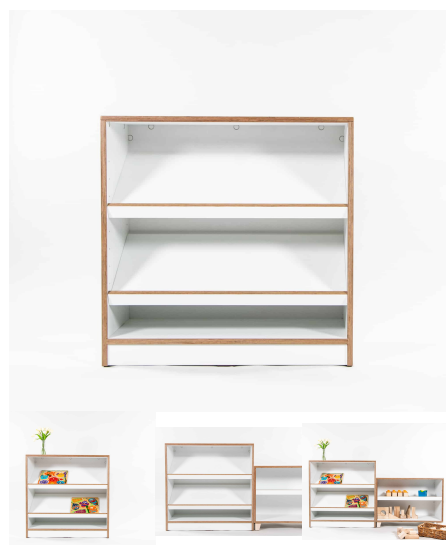

MULTI SHELF 800 X 800

Cabinet Colour TBC, White, Maple
Base Options Feet, Plinth, TBC, Wheels

Product Materials:
Product Dimensions: 800L x 395W x 800H
Joinery Hours: 1.25
Engineering Hours: 0
Dispatch Hours: 0.15
Cubic Metres: .25

[Read More](#)

SKU: 4016

Price: $695.00 + GST

Categories: [Multi Shelving](#), [Storage](#)

Tag: [Multi Shelving](#)