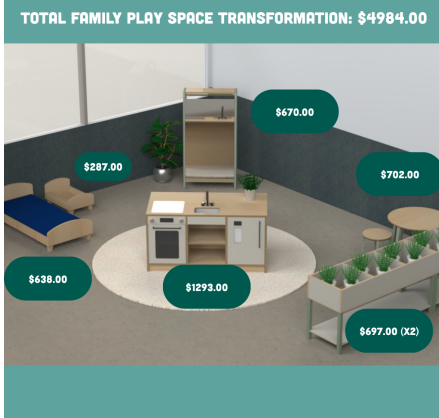

FAMILY PLAY SPACE TRANSFORMATION (BUNDLE)

Product Materials:
Product Dimensions:
Joinery Hours:
Engineering Hours:
Dispatch Hours:
Cubic Metres:

[Read More](#)

SKU: N/A

Price: $4,831.00 - $5,038.00 Price range: $4,831.00 through $5,038.00 + GST

Categories: [Bundles](#), [Under $5000 Bundles](#)