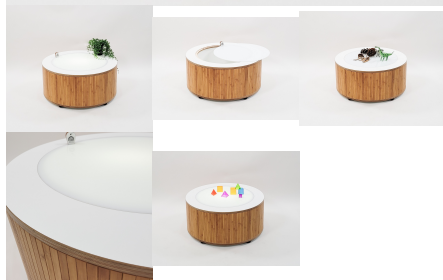

[Read More](#)

SKU: 4060

Price: \$1,075.00 + GST

Categories: [Play and Explore](#), [Tiered Shelving](#)

ROUND LIGHTBOX

Cabinet Top Colour White, Maple, TBC

Product Materials:

Product Dimensions: 690dia x 350H