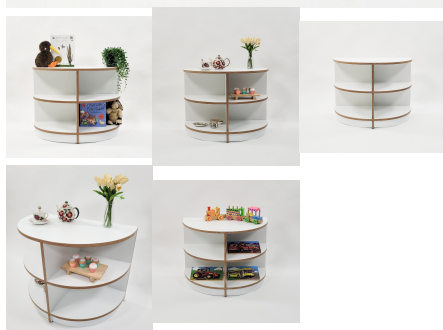

HALF ROUND SHELF 600

Cabinet Colour TBC, White, Maple
Base Options Feet, Plinth, TBC, Wheels

Product Materials:
Product Dimensions: 600L x 450W x 600H
Joinery Hours: 2.5
Engineering Hours:
Dispatch Hours: 0.1
Cubic Metres: 0.162

[Read More](#)

SKU: 4058
Price: $825.00 + GST
Category: [Multi Shelving](#)