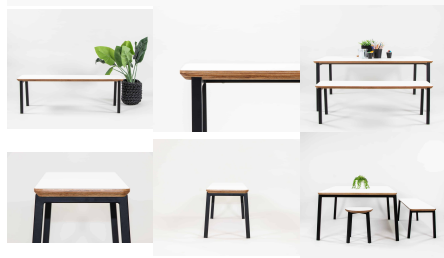

BEN BENCH SEAT

Bench Height 285 (Toddlers), 320 (Preschoolers), TBC
Seat Colour TBC, White, Maple
Powder Coated Steel Mannex White, Matt Bond Rivergum, Matt Bone White, Matt Desert Sand, Matt Scoria, Matt Storm Blue, Matt Wizard, TBC, Textura Black, Textura Charcoal, Textura Sandstone Grey, Textura Titania

Product Materials:

Product Dimensions: 1000L x 280W x 285/320H

Joinery Hours: 0.30

Engineering Hours: 0.70

Dispatch Hours: 0.1

Cubic Metres: 0.079

[Read More](#)

SKU: 2017

Price: $319.00 + GST

Categories: [Benches](#), [Seating](#), [Seating](#), [Under $500](#)

Tag: [Benches](#)

ALBY TABLE

Table Top Colour TBC, White, Maple
Powder Coated Steel Mannex White, Matt Bond Rivergum, Matt Bone White, Matt Desert Sand, Matt Scoria, Matt Storm Blue, Matt Wizard, TBC, Textura Black, Textura Charcoal, Textura Sandstone Grey, Textura Titania

Product Materials:

Product Dimensions: 500sq x 300H

Joinery Hours: .19

Engineering Hours: 0.75

Dispatch Hours: 0.2

Cubic Metres: .075

[Read More](#)

SKU: 3022

Price: $287.00 + GST

Categories: [Tables](#), [Tables](#), [Under $500](#)

Tag: [Creative](#)