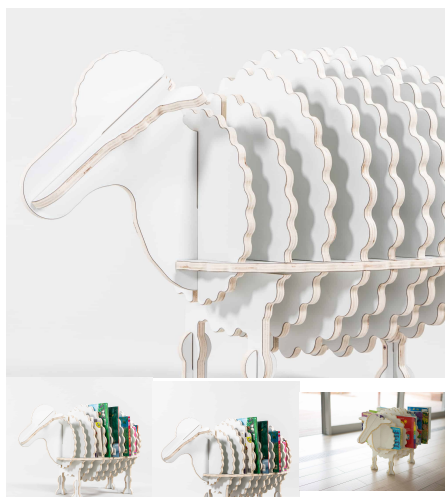

Tag: [Family Play](#)

LOUIE (BOOKSHELF)

Sheep Book Storage

Product Materials:

Product Dimensions: 900L x 490W x 520H

Joinery Hours: 1

Engineering Hours:

Dispatch Hours: 0.15