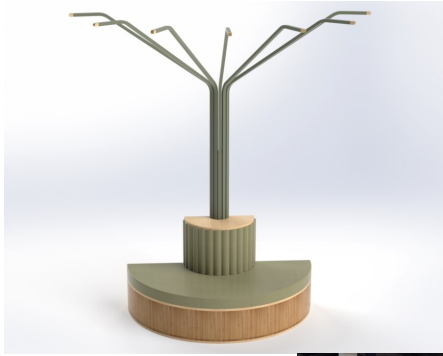

TREE OF IMAGINARIUMS

Cabinet Colour	TBC, White, Maple
Powder Coated Steel	Mannex White, Matt Bond Rivergum, Matt Bone White, Matt Desert Sand, Matt Scoria, Matt Storm Blue, Matt Wizard, TBC, Textura Black, Textura Charcoal, Textura Sandstone Grey, Textura Titania
Upholstery Colour	Gunmetal, TBC, Army, Coral, Ether, Mustard, Natural, Navy, Rain, Sage, Stone, Tussock, Walnut

Product Materials:

Product Dimensions: 2405L x 1238W x 2596/2296H

Joinery Hours: 6.75

Engineering Hours: 5

Dispatch Hours: 1.5

Cubic Metres: 1.342

[Read More](#)

SKU: 2060

Price: $4,338.00 + GST

Categories: [Family Play + Houses](#), [Play and Explore](#)

PRESCHOOL KITCHEN (FOUR-BAY)

Door/Panel Front Colour	TBC, White, Maple
Cabinet Colour	TBC, White, Maple
Base Options	Feet, Plinth, TBC

Product Materials:

Product Dimensions: 1526L x 395W x 600/900H

Joinery Hours: 6.5

Engineering Hours: .2

Dispatch Hours: 1.5

Cubic Metres: 0.54

[Read More](#)

SKU: 5102

Price: $2,485.00 + GST

Category: [Family Play + Houses](#)