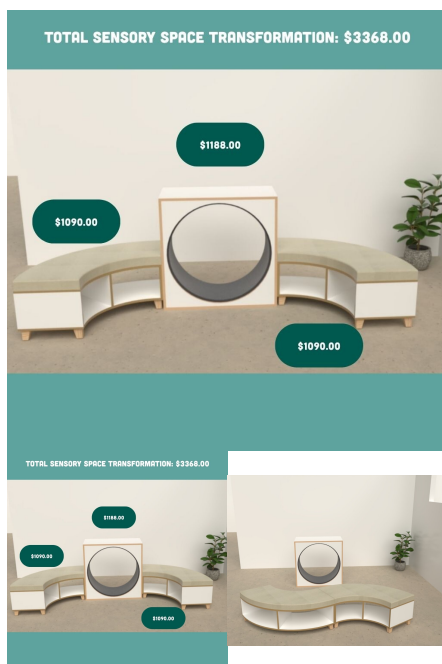

SENSORY SPACE TRANSFORMATION (BUNDLE)

Product Materials:
Product Dimensions:
Joinery Hours:
Engineering Hours:
Dispatch Hours:
Cubic Metres:

[Read More](#)

SKU: N/A

Price: $3,478.00 + GST

Categories: [Bundles](#), [Under $5000 Bundles](#)