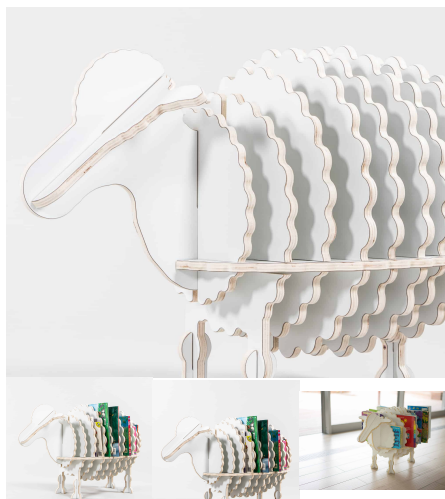

[Read More](#)

SKU: 6013

Price: \$0.00 + GST

Categories: [Bags + Lockers](#), [Bags + Lockers](#), [Storage](#), [Teachers](#)

Tag: [Teachers](#)

LOUIE (BOOKSHELF)

Sheep Book Storage

Product Materials:
Product Dimensions: 900L x 490W x 520H
Joinery Hours: 1
Engineering Hours:
Dispatch Hours: 0.15
Cubic Metres: 0.229