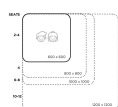

600 SQUARE PUFFER TABLE

Powder Coated Steel Frame. Futura Top with 10 45 edge detail.

Table Height	385H (Infants), 450H (Toddlers), 500H (Preschoolers), TBC
Table Top Colour	TBC, White, Maple
Powder Coated Steel	Mannex White, Matt Bond Rivergum, Matt Bone White, Matt Desert Sand, Matt Scoria, Matt Storm Blue, Matt Wizard, TBC, Textura Black, Textura Charcoal, Textura Sandstone Grey, Textura Titania

Product Materials:

Product Dimensions: 600L x 600W

Joinery Hours: .25

Engineering Hours: 0.5

Dispatch Hours: 0.1

Cubic Metres: .162

[Read More](#)

SKU: 3014

Price: $254.00 + GST

Categories: [Square](#), [Tables](#), [Tables](#), [Under $500](#)

Tag: [Creative](#)

POMMEL FOR INFANT CHAIRS

Weight	0.01 kg
Dimensions	15 x 12 x 1.8 cm
Colour	TBC, White, Maple

Product Materials:

Product Dimensions: 120L x 18W x 150H

Joinery Hours: 0.1

Engineering Hours:

Dispatch Hours: 0.07

Cubic Metres: 0.0003

[Read More](#)

SKU: 2033

Price: $61.00 + GST

Categories: [Chairs](#), [Seating](#), [Seating](#), [Under $500](#)