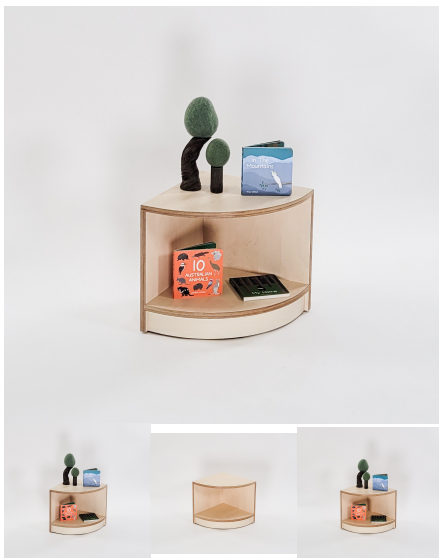

Categories: [Bundles](#), [Uncategorised](#), [Under \\$5000 Bundles](#)

CORNER SHELF 400

Cabinet Colour TBC, White, Maple

Product Materials:
Product Dimensions: 395L x 395W x 400H
Joinery Hours: 1.16
Engineering Hours: 0
Dispatch Hours: 0.1
Cubic Metres: 0.06