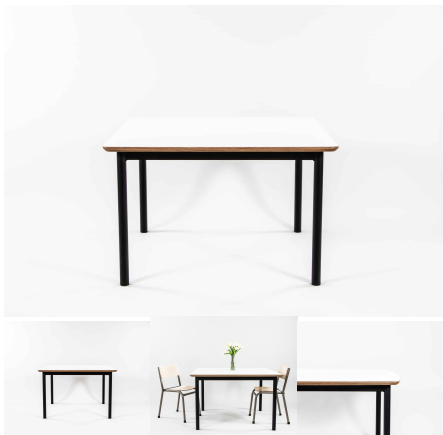

600 SQUARE TABLE

Table Height

385H (Infants), 450H (Toddlers), 500H (Preschoolers), TBC

Table Top Colour

TBC, White, Maple

Powder Coated Steel

Mannex White, Matt Bond Rivergum, Matt Bone White, Matt Desert Sand, Matt Scoria, Matt Storm Blue, Matt Wizard, TBC, Textura Black, Textura Charcoal, Textura Sandstone Grey, Textura Titania

Product Materials:

Product Dimensions: 600L x 600W

Joinery Hours: .2

Engineering Hours: 0.5

Dispatch Hours: 0.1

Cubic Metres: .162

[Read More](#)

SKU: 3005

Price: $254.00 + GST

Categories: [Square](#), [Tables](#), [Tables](#), [Under $500](#)

Tag: [Square](#)