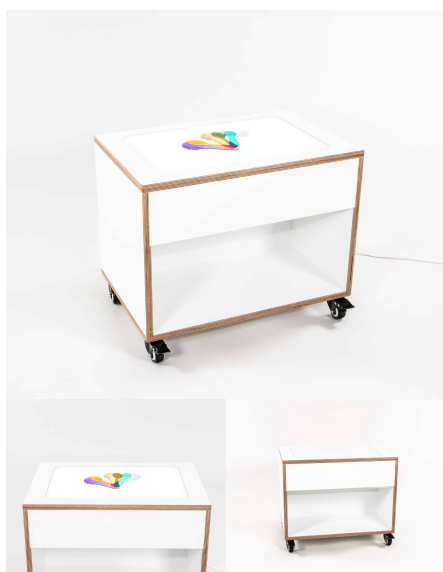

LIGHTBOX SINGLE - TODDLER

Single Lightbox. Timber feet, Wheels and Plinth options available.

Cabinet Colour TBC, White, Maple

Base Options Feet, Plinth, TBC, Wheels

Product Materials:

Product Dimensions: 600L x 395W x 500H

Joinery Hours: 1

Engineering Hours: 0

Dispatch Hours: 1

Cubic Metres: .12

[Read More](#)

SKU: 5050

Price: $675.00 + GST

Categories: [Light + Nature Units](#), [Play and Explore](#)

Tag: [Lightboxes](#)