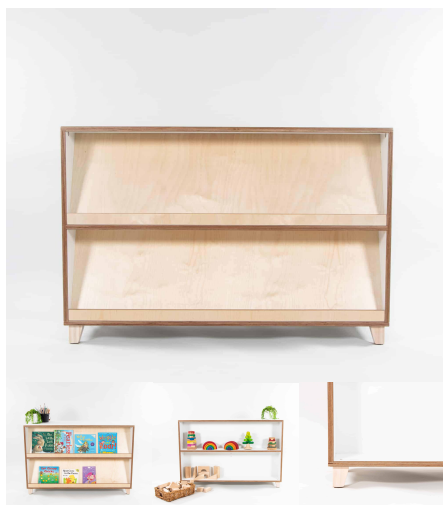

Cubic Metres: .38

[Read More](#)

SKU: 4007

Price: \$1,095.00 + GST

Categories: [Blocks + Book & Puzzles](#), [Storage](#)

Tag: [Book + Puzzle](#)

BOOK STORAGE 600H

Book Storage with Shelf. Timber feet, Wheels and Plinth options available.