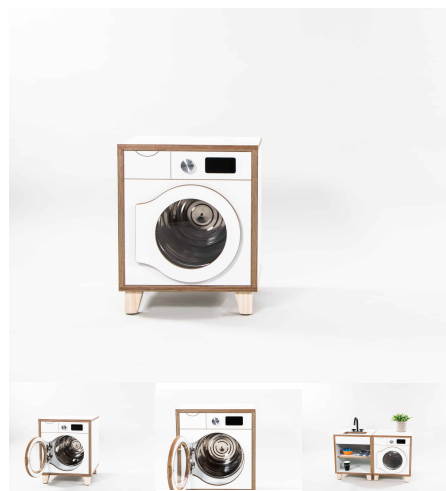

WASHING MACHINE - PRESCHOOL

Cabinet Colour	TBC, White, Maple
Door/Panel Front Colour	TBC, White, Maple
Base Options	Feet, Plinth, TBC, Wheels

Product Materials:

Product Dimensions: 395L x 395W x 600H

Joinery Hours: 1

Engineering Hours: 0

Dispatch Hours: 0.25

Cubic Metres: .093

[Read More](#)

SKU: 5008

Price: $519.00 + GST

Categories: [Family Play + Houses](#), [Play and Explore](#)

Tag: [Family Play](#)