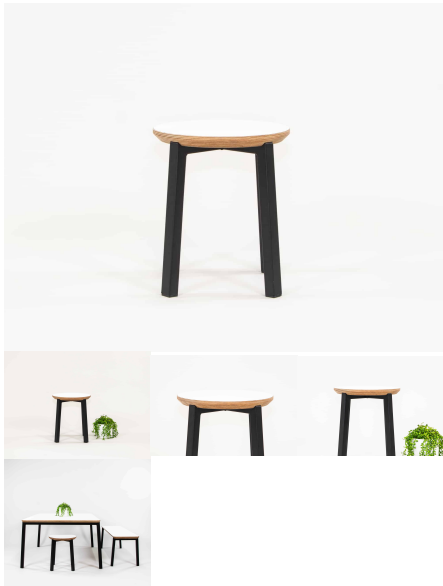

Price: \$375.00 + GST

Categories: [Benches](#), [Seating](#), [Seating](#), [Under \\$500](#)

Tag: [Benches](#)

BEN STOOL

Stool - matches with the 1200L Ben Art Table. Powder Coated Steel frame. 10 45 edge detail on seat top. Variable heights of 320mm and 285mm