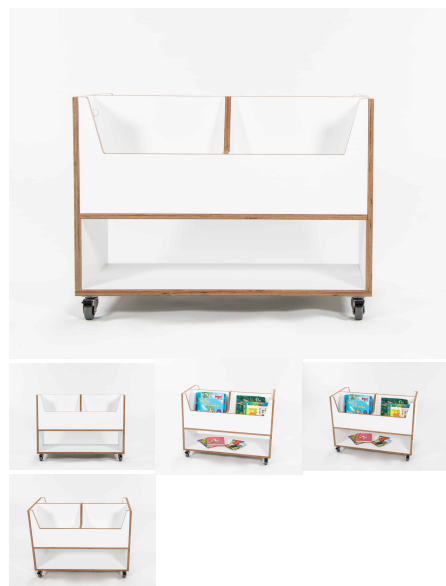

Cubic Metres: .38

[Read More](#)

SKU: 4007

Price: \$1,095.00 + GST

Categories: [Blocks + Book & Puzzles](#), [Storage](#)

Tag: [Book + Puzzle](#)

BOOK STORAGE 600H

Book Storage with Shelf. Timber feet, Wheels and Plinth options available.