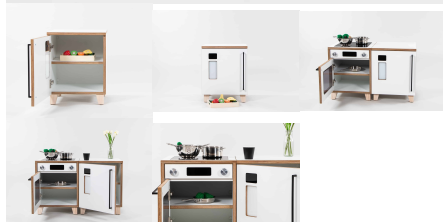

FRIDGE - INFANT & TODDLER

Family Play Single Fridge. Timber feet, wheels or plinth variants available.

Cabinet Colour TBC, White, Maple
Door/Panel Front Colour TBC, White, Maple
Base Options Feet, Plinth, TBC, Wheels

Product Materials:
Product Dimensions: 395L x 395W x 500H
Joinery Hours: 0.75
Engineering Hours: 0
Dispatch Hours: 0.2
Cubic Metres: .078

[Read More](#)
SKU: 5005
Price: $448.00 + GST
Categories: [Family Play](#), [Family Play + Houses](#), [Play and Explore](#), [Under $500](#)
Tag: [Family Play](#)