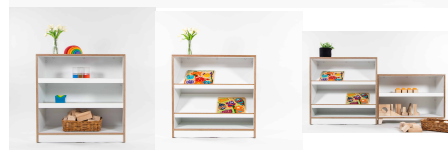

[Read More](#)

SKU: 4018

Price: \$695.00 + GST

Categories: [Multi Shelving](#), [Storage](#)

Tag: [Multi Shelving](#)

MULTI SHELF 1200 X 800

Multipurpose shelving Unit 2 x Adj shelf flat or angled. Timber Feet, Wheels or Plinth Variant. White units will be using 16mm White HPL as the back. Woodgrain other colour units will be using 18mm Futura Backs. Have priced as an average price.