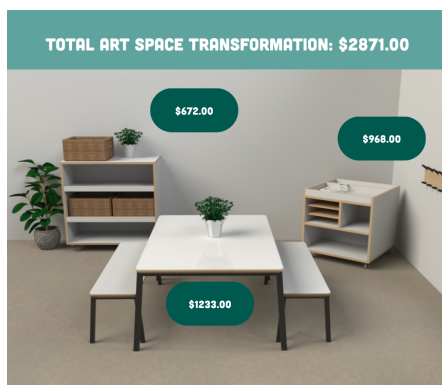

[Read More](#)

SKU: N/A

Price: \$4,831.00 - \$5,038.00 Price range: \$4,831.00 through \$5,038.00 + GST

Categories: [Bundles](#), [Under \\$5000 Bundles](#)

ART CORNER TRANSFORMATION (BUNDLE)

Product Materials:
Product Dimensions:
Joinery Hours:
Engineering Hours:
Dispatch Hours:
Cubic Metres: