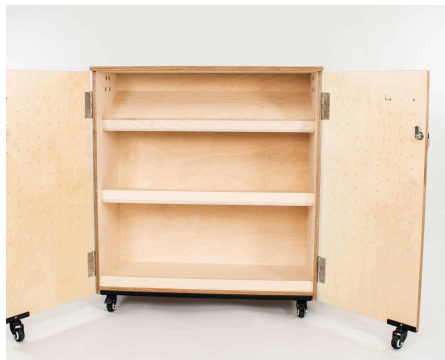

CARPENTRY CABINET

Wheel Base Colour   Textura Black

Product Materials:

Product Dimensions: 900L x 430W x 1000H

Joinery Hours: 2.5

Engineering Hours: 0.75

Dispatch Hours: 1

Cubic Metres: 0.387

[Read More](#)

SKU: 5057

Price: $1,265.00 + GST

Categories: [Play and Explore](#), [Practical Life](#)

OUTDOOR STOVE

Outdoor Stove

Product Materials:

Product Dimensions: 412L x 406W x 600H

Joinery Hours: 1

Engineering Hours: 0

Dispatch Hours: 0.4

Cubic Metres: .1

[Read More](#)

SKU: 5018

Price: $519.00 + GST

Categories: [Family Play](#), [Family Play + Houses](#), [Play and Explore](#), [Under $500](#), [Water + Outdoor](#)

Tag: [Water + Outdoor](#)