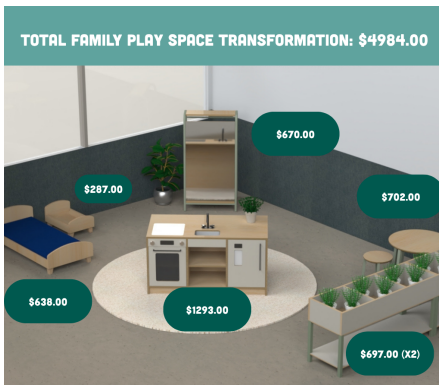

CONSTRUCTION CORNER TRANSFORMATION (BUNDLE)

Product Materials:
Product Dimensions:
Joinery Hours:
Engineering Hours:
Dispatch Hours:
Cubic Metres:

[Read More](#)

SKU: N/A

Price: $3,100.00 + GST

Categories: [Bundles](#), [Uncategorised](#), [Under $5000 Bundles](#)