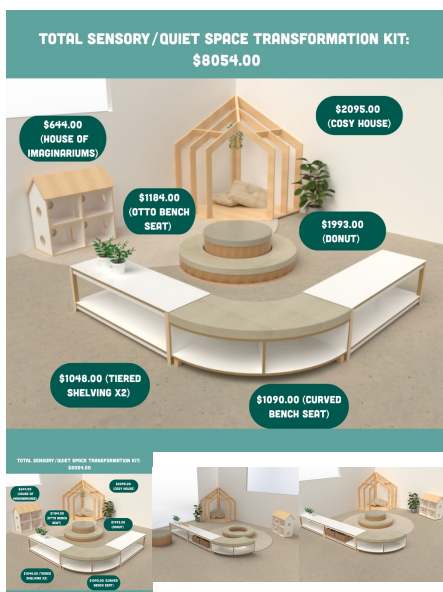

[Read More](#)

SKU: N/A

Price: \$8,854.00 + GST

Categories: [Bundles](#), [Under \\$10,000 Bundles](#)

SENSORY/REFLECTION SPACE TRANSFORMATION KIT (BUNDLE)

Product Materials:
Product Dimensions:
Joinery Hours:
Engineering Hours:
Dispatch Hours:
Cubic Metres: