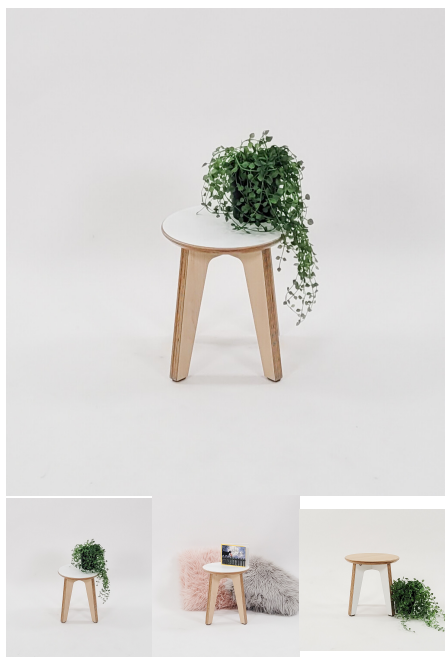

[Read More](#)

SKU: 4054

Price: \$475.00 + GST

Categories: [Multi Shelving](#), [Storage](#), [Uncategorised](#)

MILLIE STOOL

Stool Height 285H (Toddlers), 320H (Preschoolers), TBC

Seat Colour TBC, White, Maple