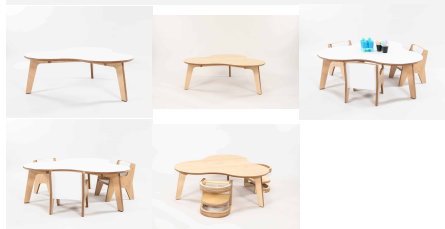

Categories: [Creative](#), [Tables](#), [Tables](#), [Under \\$500](#)

Tag: [Creative](#)

KIDNEY TABLE

Kidney Table - Supplied with Maple HPL top as standard. Can be supplied with Clear Lacquered Birch Top on request.