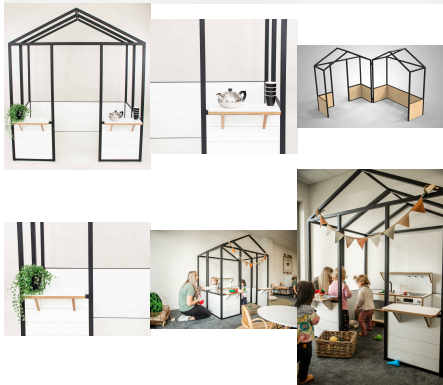

FOLDABLE HOUSE

Weight	100 kg
Dimensions	160 x 120 x 190 cm
Cabinet Colour	TBC, White, Maple
Powder Coated Steel	Mannex White, Matt Bond Rivergum, Matt Bone White, Matt Desert Sand, Matt Scoria, Matt Storm Blue, Matt Wizard, TBC, Textura Black, Textura Charcoal, Textura Sandstone Grey, Textura Titania
House Panel Height	500H(Toddlers), 600H(Preschool), TBC

Product Materials:
Product Dimensions: 1600L x 1200W x 1900H
Joinery Hours: 0.75
Engineering Hours: 8.25
Dispatch Hours: 0.5
Cubic Metres: 3.648

[Read More](#)

SKU: 5072

Price: $2,998.00 + GST

Categories: [Family Play + Houses](#), [Play and Explore](#)

Tag: [Family Play](#)