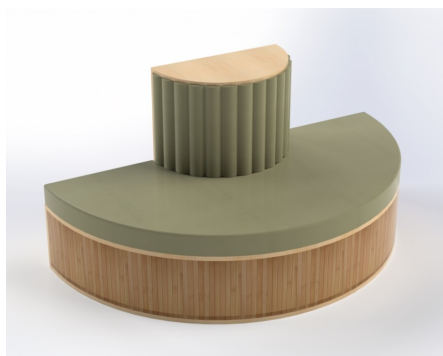

IMAGINARIUMS SEAT

Cabinet Colour TBC, White, Maple

Upholstery Colour Gunmetal, TBC, Army, Coral, Ether, Mustard, Natural, Navy, Rain, Sage, Stone, Tussock, Walnut

Product Materials:

Product Dimensions: 1600L x 818W x 800H

Joinery Hours: 5

Engineering Hours: 0

Dispatch Hours: 1

Cubic Metres: 1.069

[Read More](#)

SKU: 2061

Price: $2,855.00 + GST

Categories: [Family Play + Houses](#), [Unwind Collection](#)