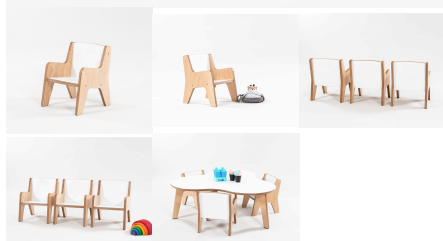

LITTLE PLY CHAIR

18mm Futura/Eco Spectrum - This chair was used for BS Papamoa Plaza

Product Materials:

Product Dimensions: 276L x 298W x 353H

Joinery Hours: 0.5

Engineering Hours:

Dispatch Hours: 0.05

Cubic Metres: 0.029

[Read More](#)

SKU: 2005

Price: $172.00 + GST

Categories: [Chairs](#), [Seating](#), [Seating](#), [Under $500](#)

Tags: [Chairs](#), [Under500](#)