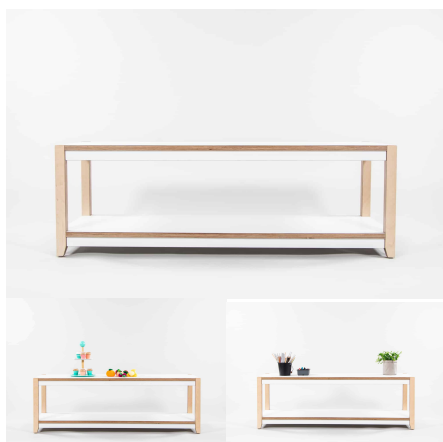

2 TIERED SHELF

Cabinet Colour TBC, White, Maple

Product Materials:

Product Dimensions: 1200L x 395W x 400H

Joinery Hours: 1.25

Engineering Hours: 0

Dispatch Hours: 0.1

Cubic Metres: .189

[Read More](#)

SKU: 4029

Price: $524.00 + GST

Categories: [Storage](#), [Storage](#), [Tiered Shelving](#), [Under $500](#)

Tag: [Tiered Shelving](#)