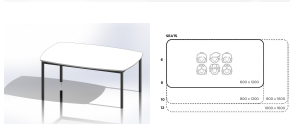

Price: \$585.00 + GST

Categories: [Rectangle](#), [Tables](#)

Tag: [Creative](#)

BBQ TABLE (ONLY) 1200L

Table - Powder Coated Steel Frame. Future Wood Planks.

Powder Coated Steel

Mannex White, Matt Bond Rivergum, Matt Bone White, Matt Desert Sand, Matt Scoria, Matt Storm Blue, Matt Wizard, TBC, Textura Black, Textura Charcoal, Textura Sandstone Grey, Textura Titania
450H (Toddlers), 500H (Preschoolers), TBC