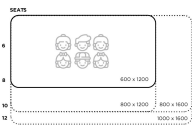

1200 KIDNEY TABLE

Powder Coated Steel Frame. Futura Top with 10 45 edge detail.

Table Height	385H (Infants), 450H (Toddlers), 500H (Preschoolers), TBC
Table Top Colour	TBC, White, Maple Mannex White, Matt Bond Rivergum, Matt Bone White, Matt Desert Sand, Matt Scoria, Matt Storm Blue, Matt Wizard, TBC, Textura Black, Textura Charcoal, Textura Sandstone Grey, Textura Titania
Powder Coated Steel	

Product Materials:

Product Dimensions: 1200L x 700W

Joinery Hours: 0.5

Engineering Hours: 0.75

Dispatch Hours: 0.1

Cubic Metres: .378

[Read More](#)

SKU: 3019

Price: $445.00 + GST

Categories: [Creative](#), [Tables](#)

Tag: [Creative](#)

1600X800 RECTANGLE TABLE

Powder Coated Steel Frame. Futura Top with 10 45 edge detail.

Table Height	385H (Infants), 450H (Toddlers), 500H (Preschoolers), TBC
Table Top Colour	TBC, White, Maple Mannex White, Matt Bond Rivergum, Matt Bone White, Matt Desert Sand, Matt Scoria, Matt Storm Blue, Matt Wizard, TBC, Textura Black, Textura Charcoal, Textura Sandstone Grey, Textura Titania
Powder Coated Steel	

Product Materials:

Product Dimensions: 1600L x 800W

Joinery Hours: 0.25

Engineering Hours: 0.5

Dispatch Hours: 0.1

Cubic Metres: .576

[Read More](#)

SKU: 3011

Price: $450.00 + GST

Categories: [Rectangle](#), [Tables](#)

Tag: [Rectangle](#)