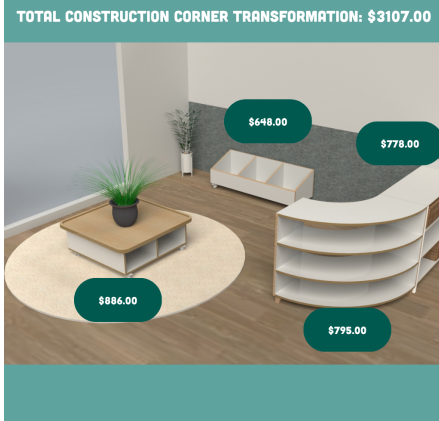

CONSTRUCTION CORNER TRANSFORMATION (BUNDLE)

Product Materials:
Product Dimensions:
Joinery Hours:
Engineering Hours:
Dispatch Hours:
Cubic Metres:

[Read More](#)

SKU: N/A

Price: $3,100.00 + GST

Categories: [Bundles](#), [Uncategorised](#), [Under $5000 Bundles](#)