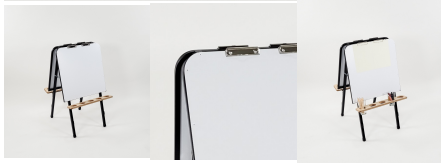

DOUBLE EASEL

Steel framed Double Art Easel with Pot Holder or Trough Option.

Powder Coated Steel

Mannex White, Matt Bond Rivergum, Matt Bone White, Matt Desert Sand, Matt Scoria, Matt Storm Blue, Matt Wizard, TBC, Textura Black, Textura Charcoal, Textura Sandstone Grey, Textura Titania

Accessories

1 x Pot Holder/1 x Trough, Pot Holders, TBC, Troughs

Pot Holders

Maple, No Pots, TBC, White

Product Materials:

Product Dimensions: 1200L x 600W x 1050H

Joinery Hours: 0.83

Engineering Hours: 1.4

Dispatch Hours: 1

Cubic Metres: 0.126

[Read More](#)

SKU: 5032

Price: $860.00 + GST

Categories: [Art](#), [Play and Explore](#)

Tag: [Art](#)