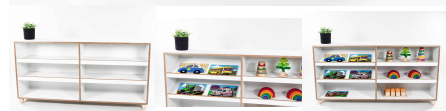

MULTI SHELF 1600 X 800

Multipurpose shelving Unit 2 x Adj shelf flat or angled. Timber Feet, Wheels or Plinth Variant. White units will be using 16mm White HPL as the back. Woodgrain other colour units will be using 18mm Futura Backs. Have priced as an average price.

Cabinet Colour TBC, White, Maple
Base Options Feet, Plinth, TBC, Wheels

Product Materials:
Product Dimensions: 1600L x 395W x 800H
Joinery Hours: 1.75
Engineering Hours: 0
Dispatch Hours: 0.15
Cubic Metres: .505

[Read More](#)

SKU: 4022
Price: $1,076.00 + GST
Categories: [Multi Shelving](#), [Storage](#)
Tag: [Multi Shelving](#)