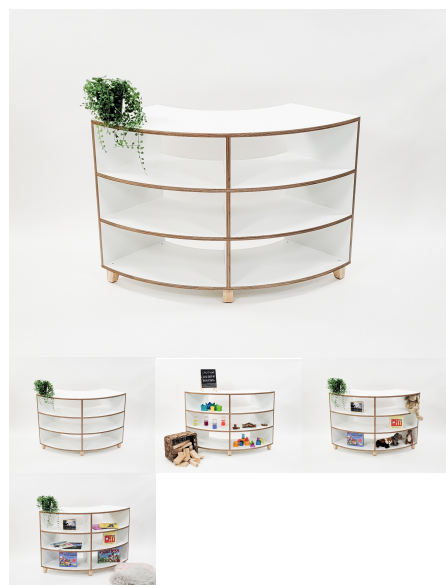

MULTI SHELF CURVED 1200 X 800

Cabinet Colour TBC, White, Maple

Base Options Feet, TBC, Wheels

Product Materials:

Product Dimensions: 1200L x 395W x 800H

Joinery Hours: 1.51

Engineering Hours: 0

Dispatch Hours: 0.15

Cubic Metres: .513

[Read More](#)

SKU: 4025

Price: $795.00 + GST

Categories: [Multi Shelving](#), [Storage](#)

Tag: [Multi Shelving](#)