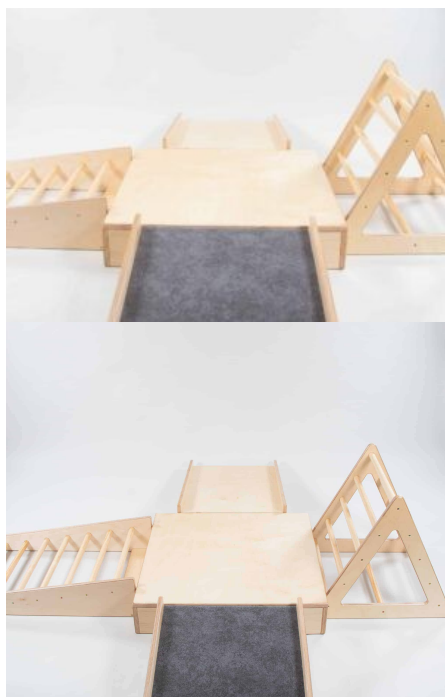

[Read More](#)

SKU: N/A

Price: From: \$688.00 + GST

Categories: [Infant / Babyfirst Sets](#), [Table & Seating Sets](#)

BABY FIRST CRAWLING RAMP 5 PIECE (SET)

Product Materials:
Product Dimensions:
Joinery Hours:
Engineering Hours:
Dispatch Hours:
Cubic Metres: