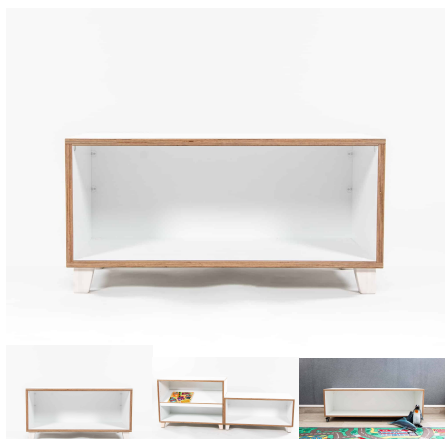

MULTI SHELF 1200 X 400

Cabinet Colour TBC, White, Maple
Base Options Feet, Plinth, TBC, Wheels

Product Materials:
Product Dimensions: 1200L x 395W x 400H
Joinery Hours: 0.75
Engineering Hours: 0
Dispatch Hours: 0.15
Cubic Metres: .19

[Read More](#)

SKU: 4017

Price: $485.00 + GST

Categories: [Multi Shelving](#), [Storage](#), [Storage](#), [Under $500](#)

Tag: [Multi Shelving](#)