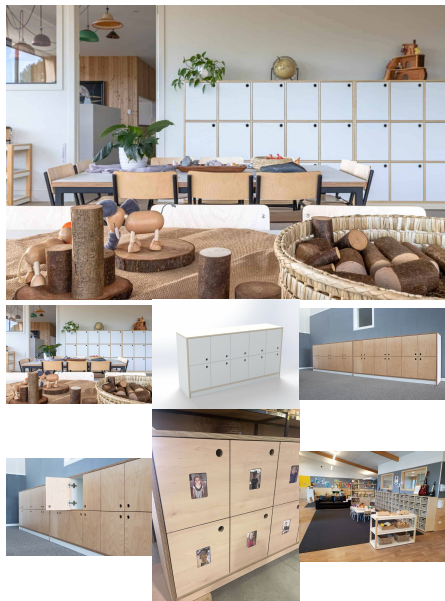

MAKI (BOOKSHELF)

Orca Book Storage Unit

Product Materials:
Product Dimensions: 1280L x 705H x 655W
Joinery Hours: 1
Engineering Hours: 0
Dispatch Hours: 0.35
Cubic Metres: .59

[Read More](#)

SKU: 4009
Price: \$545.00 + GST
Categories: [Blocks + Book & Puzzles](#), [Storage](#)
Tag: [Book + Puzzle](#)