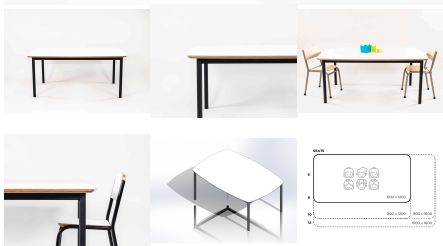

1200X800 RECTANGLE TABLE

Table Height 385H (Infants), 450H (Toddlers), 500H (Preschoolers), TBC
Table Top Colour TBC, White, Maple
Powder Coated Steel Mannex White, Matt Bond Rivergum, Matt Bone White, Matt Desert Sand, Matt Scoria, Matt Storm Blue, Matt Wizard, TBC, Textura Black, Textura Charcoal, Textura Sandstone Grey, Textura Titania

Product Materials:
Product Dimensions: 1200L x 800W
Joinery Hours: 0.25
Engineering Hours: 0.5
Dispatch Hours: 0.1
Cubic Metres: .432

[Read More](#)

SKU: 3010

Price: $395.00 + GST

Categories: [Rectangle](#), [Tables](#), [Tables](#), [Under $500](#)

Tag: [Rectangle](#)

1200X800 RECTANGLE PUFFER TABLE

Powder Coated Steel Frame. Futura Top with 10 45 edge detail.

Table Height 385H (Infants), 450H (Toddlers), 500H (Preschoolers), TBC
Table Top Colour TBC, White, Maple
Table Top Edge Detail Ply Edge, PVC T-Edge, TBC
Powder Coated Steel Mannex White, Matt Bond Rivergum, Matt Bone White, Matt Desert Sand, Matt Scoria, Matt Storm Blue, Matt Wizard, TBC, Textura Black, Textura Charcoal, Textura Sandstone Grey, Textura Titania

Product Materials:
Product Dimensions: 1200L x 800W
Joinery Hours: 0.3
Engineering Hours: 0.5
Dispatch Hours: 0.1
Cubic Metres: .432

[Read More](#)

SKU: 3018

Price: $395.00 + GST

Categories: [Rectangle](#), [Tables](#), [Tables](#), [Under $500](#)

Tag: [Creative](#)