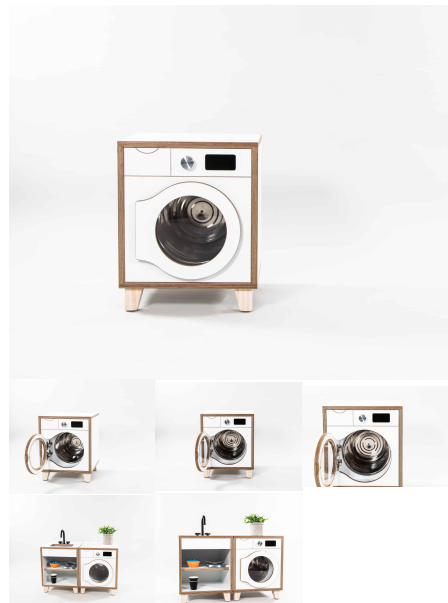

## WASHING MACHINE - INFANT & TODDLER

**Cabinet Colour** TBC, White, Maple  
**Door/Panel Front Colour** TBC, White, Maple  
**Base Options** Feet, Plinth, TBC, Wheels

**Product Materials:**  
**Product Dimensions:** 395L x 395W x 500H  
**Joinery Hours:** 1  
**Engineering Hours:** 0  
**Dispatch Hours:** 0.25  
**Cubic Metres:** .078