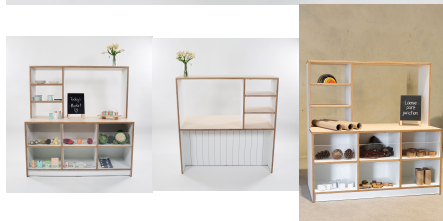

THE GENERAL STORE (PRESCHOOL)

Cabinet Colour TBC, White, Maple

Product Materials:

Product Dimensions: 1149L x 600W x 600/1200H

Joinery Hours: 3

Engineering Hours: 0

Dispatch Hours: 0.25

Cubic Metres: 0.287

[Read More](#)

SKU: 5105

Price: $1,670.00 + GST

Categories: [Art](#), [Family Play + Houses](#), [Play and Explore](#), [Practical Life](#)