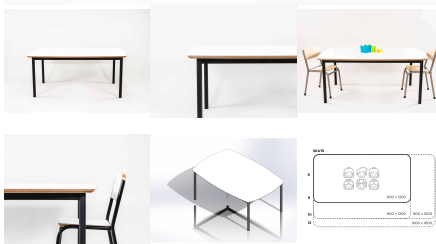

## BBQ BENCH SEAT 1100L

Table - Powder Coated Steel Frame. Future Wood Planks.

**Bench Height** 285 (Toddlers), 320 (Preschoolers), TBC  
Mannex White, Matt Bond Rivergum, Matt Bone White, Matt Desert Sand, Matt Scoria, Matt Storm Blue, Matt Wizard, TBC, Textura Black, Textura Charcoal, Textura Sandstone Grey, Textura Titania