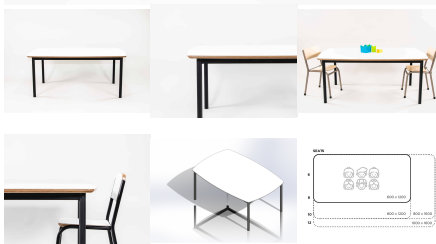

1200X800 RECTANGLE TABLE

Table Height 385H (Infants), 450H (Toddlers), 500H (Preschoolers), TBC
Table Top Colour TBC, White, Maple
Powder Coated Steel Mannex White, Matt Bond Rivergum, Matt Bone White, Matt Desert Sand, Matt Scoria, Matt Storm Blue, Matt Wizard, TBC, Textura Black, Textura Charcoal, Textura Sandstone Grey, Textura Titania

Product Materials:
Product Dimensions: 1200L x 800W
Joinery Hours: 0.25
Engineering Hours: 0.5
Dispatch Hours: 0.1
Cubic Metres: .432

[Read More](#)

SKU: 3010

Price: $427.00 + GST

Categories: [Rectangle](#), [Tables](#), [Tables](#), [Under $500](#)

Tag: [Rectangle](#)

1200X800 RECTANGLE PUFFER TABLE

Powder Coated Steel Frame. Futura Top with 10 45 edge detail.

Table Height 385H (Infants), 450H (Toddlers), 500H (Preschoolers), TBC
Table Top Colour TBC, White, Maple
Table Top Edge Detail Ply Edge, PVC T-Edge, TBC
Powder Coated Steel Mannex White, Matt Bond Rivergum, Matt Bone White, Matt Desert Sand, Matt Scoria, Matt Storm Blue, Matt Wizard, TBC, Textura Black, Textura Charcoal, Textura Sandstone Grey, Textura Titania

Product Materials:
Product Dimensions: 1200L x 800W
Joinery Hours: 0.3
Engineering Hours: 0.5
Dispatch Hours: 0.1
Cubic Metres: .432

[Read More](#)

SKU: 3018

Price: $427.00 + GST

Categories: [Rectangle](#), [Tables](#), [Tables](#), [Under $500](#)

Tag: [Creative](#)