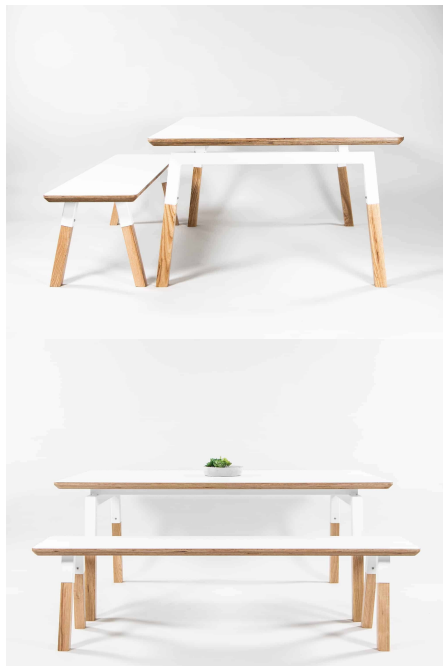

ELLIE TABLE AND BENCH SEATS (SET)

Product Materials:
Product Dimensions:
Joinery Hours:
Engineering Hours:
Dispatch Hours:
Cubic Metres:

[Read More](#)

SKU: N/A

Price: $1,669.00 + GST

Category: [Table & Seating Sets](#)