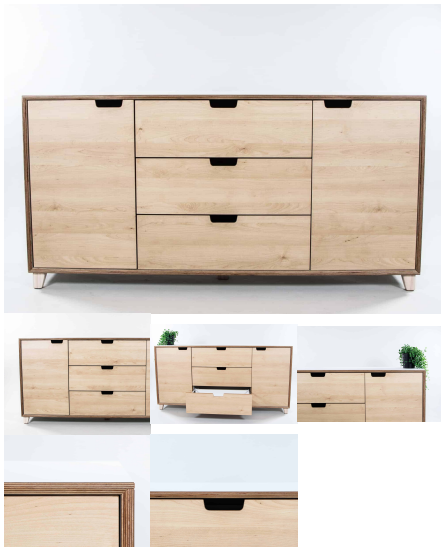

CREDENZA WITH DRAWERS 1600L

1600L Credenza unit

Cabinet Colour TBC, White, Maple

Drawer/Door Colour TBC, White, Maple

Base Options Feet, Plinth, TBC, Wheels

Product Materials:

Product Dimensions: 1600L x 395W x 800H

Joinery Hours: 4

Engineering Hours:

Dispatch Hours: 0.25

Cubic Metres: 0.505

[Read More](#)

SKU: 4034

Price: $2,158.00 + GST

Categories: [Credenza Cabinets](#), [Storage](#), [Teachers](#)

Tag: [Cabinets](#)