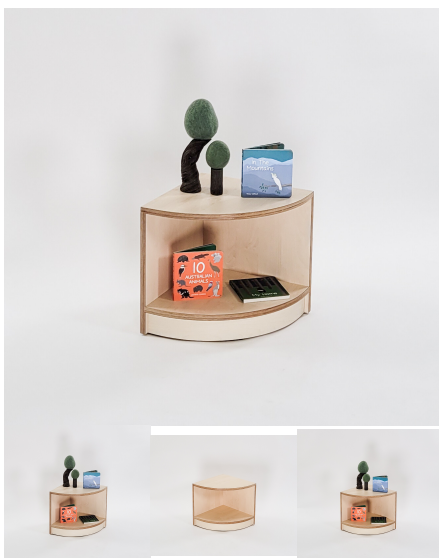

CORNER SHELF 400

Cabinet Colour TBC, White, Maple

Product Materials:

Product Dimensions: 395L x 395W x 400H

Joinery Hours: 1.16

Engineering Hours: 0

Dispatch Hours: 0.1

Cubic Metres: 0.06

[Read More](#)

SKU: 4054

Price: $445.00 + GST

Categories: [Multi Shelving](#), [Storage](#), [Uncategorised](#)