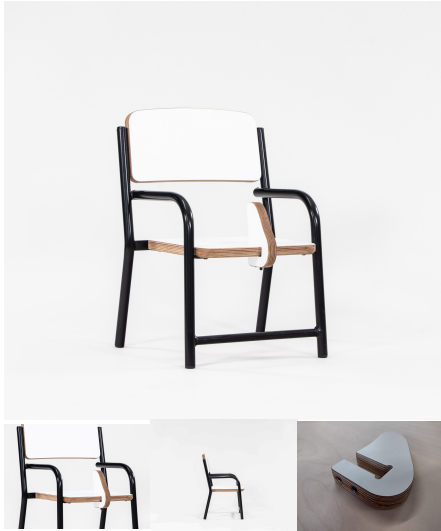

CHARLIE CHAIR WITH POMMEL

Stacking Chair with arms offered in 2 seat height variants (285H and 220H). Also available with a removable support pole. Powder Coated Steel Frame with 18mm Futura Seat and Back

Chair Height 220H (Infants), 285H (Toddlers), 320H (Preschoolers), TBC

Seat/Back Colour TBC, White, Maple, Denim, Saffron, Wasabi
Mannex White, Matt Bond Rivergum, Matt Bone White, Matt Desert Sand, Matt Scoria, Matt Storm Blue, Matt Wizard, TBC, Textura Black, Textura Charcoal, Textura Sandstone Grey, Textura Titania

Powder Coated Steel

Product Materials:
Product Dimensions:
Joinery Hours: 0.296
Engineering Hours: 0.25
Dispatch Hours: 0.47
Cubic Metres: 0.063

[Read More](#)

SKU: 2003-1

Price: $192.00 + GST

Categories: [Chairs](#), [Seating](#), [Seating](#), [Under $500](#)

Tag: [Chairs](#)