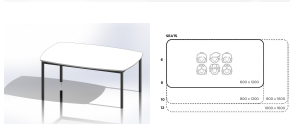

## BBQ TABLE (ONLY) 1200L

Table - Powder Coated Steel Frame. Future Wood Planks.

**Powder Coated Steel**

Mannex White, Matt Bond Rivergum, Matt Bone White, Matt Desert Sand, Matt Scoria, Matt Storm Blue, Matt Wizard, TBC, Textura Black, Textura Charcoal, Textura Sandstone Grey, Textura Titania  
450H (Toddlers), 500H (Preschoolers), TBC