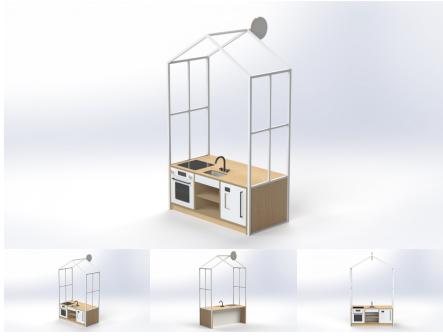

BREAKFAST BAR HOUSE (INFANT & TODDLER)

Cabinet Colour TBC, White, Maple

Door and Front Colour White, Maple, TBC

Powder Coated Steel Mannex White, Matt Bond Rivergum, Matt Bone White, Matt Desert Sand, Matt Scoria, Matt Storm Blue, Matt Wizard, TBC, Textura Black, Textura Charcoal, Textura Sandstone Grey, Textura Titania

Customised Sign TBC

Product Materials:

Product Dimensions: 1200L x 600H x 1950H

Joinery Hours: 2.58

Engineering Hours: 4.00

Dispatch Hours: 1

Cubic Metres: 1.404

[Read More](#)

SKU: N/A

Price: $2,158.00 + GST

Categories: [Family Play + Houses](#), [Play and Explore](#), [Uncategorised](#)