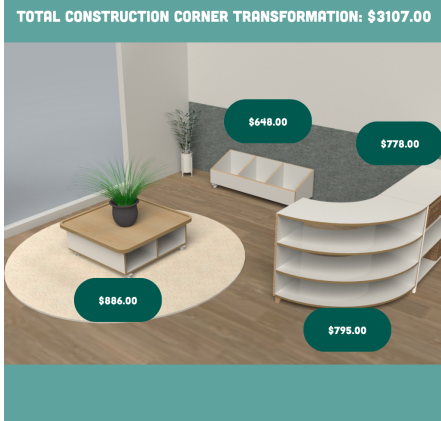

CONSTRUCTION CORNER TRANSFORMATION (BUNDLE)

Product Materials:
Product Dimensions:
Joinery Hours:
Engineering Hours:
Dispatch Hours:
Cubic Metres:

[Read More](#)

SKU: N/A

Price: $3,107.00 + GST

Categories: [Bundles](#), [Uncategorised](#), [Under $5000 Bundles](#)