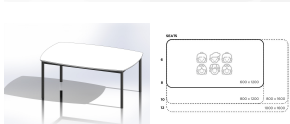

1600X1000 RECTANGLE TABLE

Powder Coated Steel Frame. Futura Top with 10 45 edge detail.

Table Height 385H (Infants), 450H (Toddlers), 500H (Preschoolers), TBC
Table Top Colour TBC, White, Maple
Powder Coated Steel Mannex White, Matt Bond Rivergum, Matt Bone White, Matt Desert Sand, Matt Scoria, Matt Storm Blue, Matt Wizard, TBC, Textura Black, Textura Charcoal, Textura Sandstone Grey, Textura Titania

Product Materials:
Product Dimensions: 1600L x 1000W
Joinery Hours: 0.25
Engineering Hours: 0.5
Dispatch Hours: 0.1
Cubic Metres: .72

[Read More](#)

SKU: 3012

Price: $589.00 + GST

Categories: [Rectangle](#), [Tables](#)

Tag: [Rectangle](#)

1600X1000 RECTANGLE PUFFER TABLE

Powder Coated Steel Frame. Futura Top with 10 45 edge detail.

Table Height 385H (Infants), 450H (Toddlers), 500H (Preschoolers), TBC
Table Top Colour TBC, White, Maple
Powder Coated Steel Mannex White, Matt Bond Rivergum, Matt Bone White, Matt Desert Sand, Matt Scoria, Matt Storm Blue, Matt Wizard, TBC, Textura Black, Textura Charcoal, Textura Sandstone Grey, Textura Titania

Product Materials:
Product Dimensions: 1600L x 1000W
Joinery Hours: 0.3
Engineering Hours: 0.5
Dispatch Hours: 0.1
Cubic Metres: 0.72

[Read More](#)

SKU: 3038

Price: $589.00 + GST

Categories: [Rectangle](#), [Tables](#)

Tag: [Creative](#)