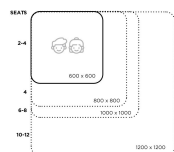

600 ROUND TABLE AND FERGUS STACKING CHAIRS (SET)

Product Materials:
Product Dimensions:
Joinery Hours:
Engineering Hours:
Dispatch Hours:
Cubic Metres:

[Read More](#)

SKU: N/A

Price: From: $496.00 + GST

Category: [Table & Seating Sets](#)

1000 SQUARE TABLE AND FERGUS STACKING CHAIRS (SET)

Product Materials:
Product Dimensions:
Joinery Hours:
Engineering Hours:
Dispatch Hours:
Cubic Metres:

[Read More](#)

SKU: N/A

Price: $1,134.00 + GST

Category: [Table & Seating Sets](#)