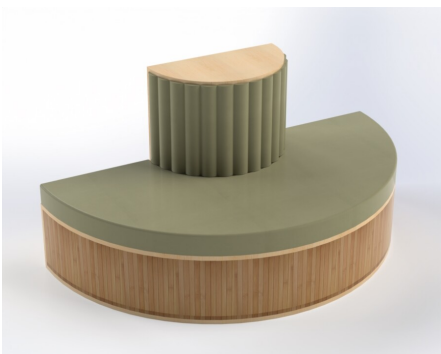

IMAGINARIUMS SEAT

Cabinet Colour TBC, White, Maple
Upholstery Colour Gunmetal, TBC, Army, Coral, Ether, Mustard, Natural, Navy, Rain, Sage, Stone, Tussock, Walnut

Product Materials:
Product Dimensions: 1600L x 818W x 800H
Joinery Hours: 5
Engineering Hours: 0
Dispatch Hours: 1
Cubic Metres: 1.069