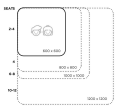

800 ROUND TABLE

Powder Coated Steel Frame. Futura Top with 10 45 edge detail.

Table Height	385H (Infants), 450H (Toddlers), 500H (Preschoolers), TBC
Table Top Colour	TBC, White, Maple
Powder Coated Steel	Mannex White, Matt Bond Rivergum, Matt Bone White, Matt Desert Sand, Matt Scoria, Matt Storm Blue, Matt Wizard, TBC, Textura Black, Textura Charcoal, Textura Sandstone Grey, Textura Titania

Product Materials:

Product Dimensions: 800 Diameter

Joinery Hours: 0.23

Engineering Hours: 0.5

Dispatch Hours: 0.1

Cubic Metres: .288

[Read More](#)

SKU: 3002

Price: $319.00 + GST

Categories: [Round](#), [Tables](#), [Tables](#), [Under $500](#)

Tag: [Round](#)

800 SQUARE TABLE

Powder Coated Steel Frame. Futura Top with 10 45 edge detail.

Table Height	385H (Infants), 450H (Toddlers), 500H (Preschoolers), TBC
Table Top Colour	TBC, White, Maple
Powder Coated Steel	Mannex White, Matt Bond Rivergum, Matt Bone White, Matt Desert Sand, Matt Scoria, Matt Storm Blue, Matt Wizard, TBC, Textura Black, Textura Charcoal, Textura Sandstone Grey, Textura Titania

Product Materials:

Product Dimensions: 800L x 800W

Joinery Hours: 0.23

Engineering Hours: 0.5

Dispatch Hours: 0.1

Cubic Metres: .288

[Read More](#)

SKU: 3006

Price: $319.00 + GST

Categories: [Square](#), [Tables](#), [Under $500](#)

Tag: [Square](#)