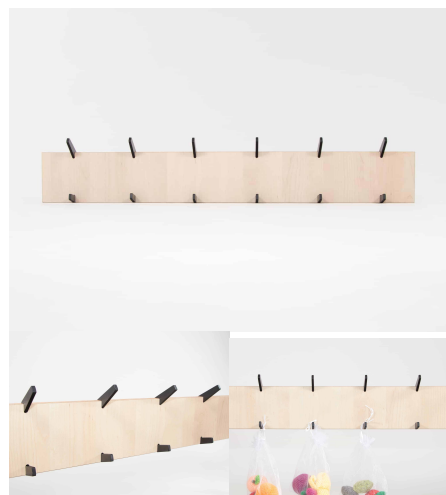

Price: \$254.00 + GST

Categories: [Round](#), [Tables](#), [Tables](#), [Under \\$500](#)

Tags: [Round](#), [Under500](#)

CLOTHES AND BAG HOOK (CHOOSE YOUR QUANTITY OF HOOK)

Coat Hooks - Priced on an individual basis. Price includes Hook Board for mounting. Engineering time is for one hook based on a tree of 10 hooks taking 10 minutes. Joinery time is for one hook board with average dimensions of 300mmx100mm.