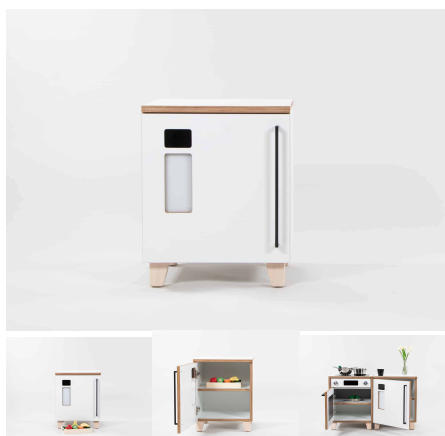

FRIDGE - PRESCHOOL

Cabinet Colour TBC, White, Maple
Door/Panel Front Colour TBC, White, Maple
Base Options Feet, Plinth, TBC, Wheels

Product Materials:
Product Dimensions: 395L x 395W x 600H
Joinery Hours: 0.75
Engineering Hours: 0
Dispatch Hours: 0.2
Cubic Metres: .093

[Read More](#)

SKU: 5006

Price: $442.00 + GST

Categories: [Family Play](#), [Family Play + Houses](#), [Play and Explore](#), [Under $500](#)

Tag: [Family Play](#)