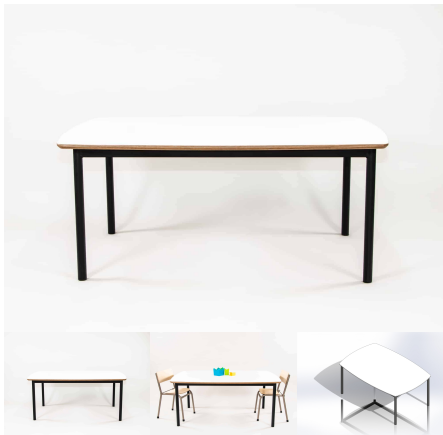

1600X1000 RECTANGLE PUFFER TABLE

Powder Coated Steel Frame. Futura Top with 10 45 edge detail.

Table Height 385H (Infants), 450H (Toddlers), 500H (Preschoolers), TBC
Table Top Colour TBC, White, Maple
Powder Coated Steel Mannex White, Matt Bond Rivergum, Matt Bone White, Matt Desert Sand, Matt Scoria, Matt Storm Blue, Matt Wizard, TBC, Textura Black, Textura Charcoal, Textura Sandstone Grey, Textura Titania

Product Materials:
Product Dimensions: 1600L x 1000W
Joinery Hours: 0.3
Engineering Hours: 0.5
Dispatch Hours: 0.1
Cubic Metres: 0.72

[Read More](#)

SKU: 3038

Price: $589.00 + GST

Categories: [Rectangle](#), [Tables](#)

Tag: [Creative](#)