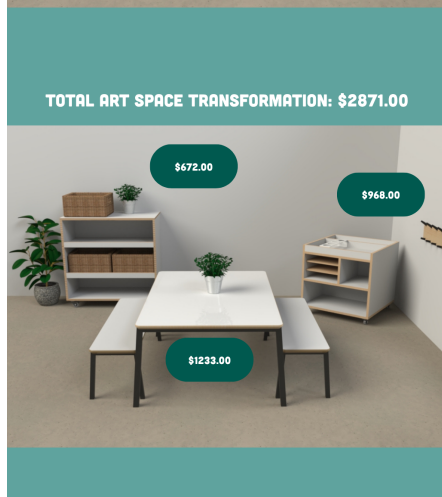

ART CORNER TRANSFORMATION (BUNDLE)

Product Materials:
Product Dimensions:
Joinery Hours:
Engineering Hours:
Dispatch Hours:
Cubic Metres:

[Read More](#)

SKU: N/A

Price: $2,871.00 + GST

Categories: [Bundles](#), [Under $5000 Bundles](#)