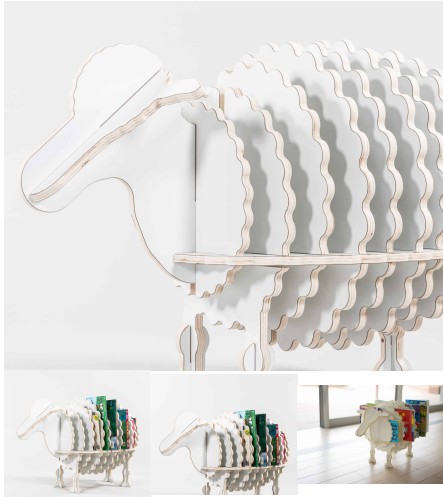

Tag: [Family Play](#)

LOUIE (BOOKSHELF)

Sheep Book Storage

Product Materials:

Product Dimensions: 900L x 490W x 520H

Joinery Hours: 1

Engineering Hours:

Dispatch Hours: 0.15