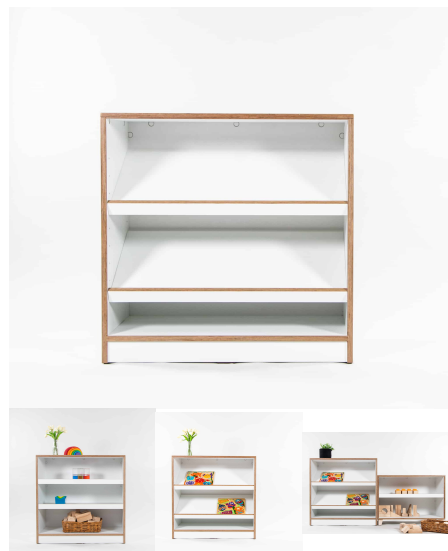

MULTI SHELF 1200 X 800

Multipurpose shelving Unit 2 x Adj shelf flat or angled. Timber Feet, Wheels or Plinth Variant. White units will be using 16mm White HPL as the back. Woodgrain other colour units will be using 18mm Futura Backs. Have priced as an average price.

Cabinet Colour TBC, White, Maple
Base Options Feet, Plinth, TBC, Wheels

Product Materials:
Product Dimensions: 1200L x 395W x 800H
Joinery Hours: 1.3
Engineering Hours: 0
Dispatch Hours: 0.15
Cubic Metres: .38

[Read More](#)

SKU: 4019

Price: $810.00 + GST

Categories: [Multi Shelving](#), [Storage](#)

Tag: [Multi Shelving](#)