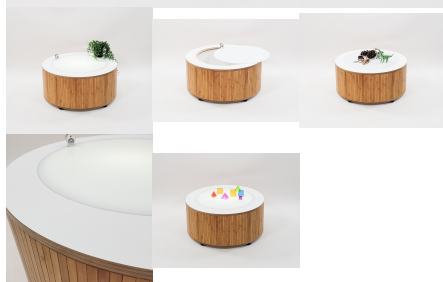

[Read More](#)

SKU: 4060

Price: \$1,075.00 + GST

Categories: [Play and Explore](#), [Tiered Shelving](#)

ROUND LIGHTBOX

Cabinet Top Colour White, Maple, TBC

Product Materials:

Product Dimensions: 690dia x 350H