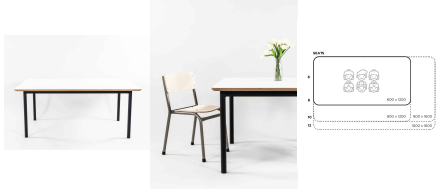

1200X800 RECTANGLE PUFFER TABLE

Powder Coated Steel Frame. Futura Top with 10 45 edge detail.

Table Height 385H (Infants), 450H (Toddlers), 500H (Preschoolers), TBC
Table Top Colour TBC, White, Maple
Table Top Edge Detail Ply Edge, PVC T-Edge, TBC
Powder Coated Steel Mannex White, Matt Bond Rivergum, Matt Bone White, Matt Desert Sand, Matt Scoria, Matt Storm Blue, Matt Wizard, TBC, Textura Black, Textura Charcoal, Textura Sandstone Grey, Textura Titania

Product Materials:
Product Dimensions: 1200L x 800W
Joinery Hours: 0.3
Engineering Hours: 0.5
Dispatch Hours: 0.1
Cubic Metres: .432

[Read More](#)

SKU: 3018

Price: $427.00 + GST

Categories: [Rectangle](#), [Tables](#), [Tables](#), [Under $500](#)

Tag: [Creative](#)