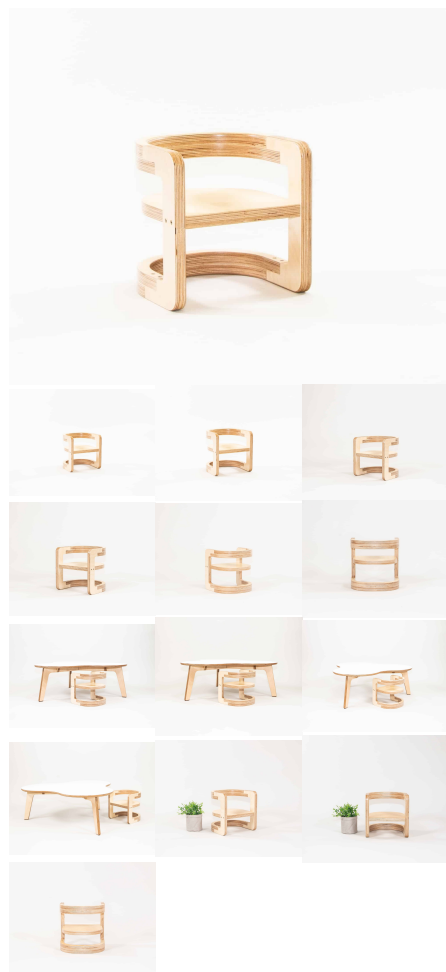

TILLY INFANT CHAIR

Clear Lacquered Plywood Infant Chair

Product Materials:

Product Dimensions: 280L x 250W x 280H (Seat heights 135H & 170H)

Joinery Hours: 1.75

Engineering Hours: 0

Dispatch Hours: 0.13

Cubic Metres: 0.019

[Read More](#)

SKU: 2004

Price: $394.00 + GST

Categories: [Chairs](#), [Seating](#)

Tag: [Chairs](#)