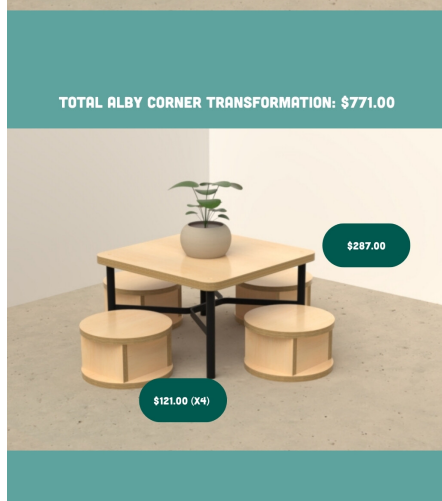

ALBY CORNER TRANSFORMATION (BUNDLE)

Product Materials:
Product Dimensions:
Joinery Hours:
Engineering Hours:
Dispatch Hours:
Cubic Metres:

[Read More](#)

SKU: N/A

Price: $771.00 + GST

Categories: [Bundles](#), [Under $1000 Bundles](#)