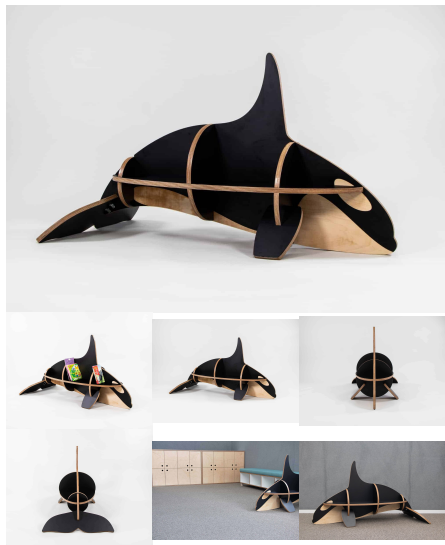

MAKI (BOOKSHELF)

Orca Book Storage Unit

Product Materials:

Product Dimensions: 1280L x 705H x 655W

Joinery Hours: 1

Engineering Hours: 0

Dispatch Hours: 0.35

Cubic Metres: .59

[Read More](#)

SKU: 4009

Price: $524.00 + GST

Categories: [Blocks + Book & Puzzles](#), [Storage](#), [Storage](#), [Under $500](#)

Tag: [Book + Puzzle](#)