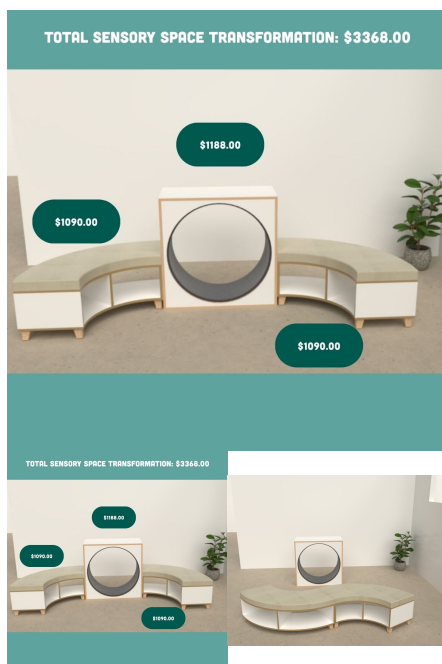

SENSORY SPACE TRANSFORMATION (BUNDLE)

Product Materials:
Product Dimensions:
Joinery Hours:
Engineering Hours:
Dispatch Hours:
Cubic Metres:

[Read More](#)

SKU: N/A

Price: $3,368.00 + GST

Categories: [Bundles](#), [Under $5000 Bundles](#)