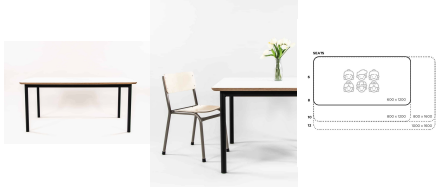

1600X1000 RECTANGLE PUFFER TABLE

Powder Coated Steel Frame. Futura Top with 10 45 edge detail.

Table Height 385H (Infants), 450H (Toddlers), 500H (Preschoolers), TBC
Table Top Colour TBC, White, Maple
Powder Coated Steel Mannex White, Matt Bond Rivergum, Matt Bone White, Matt Desert Sand, Matt Scoria, Matt Storm Blue, Matt Wizard, TBC, Textura Black, Textura Charcoal, Textura Sandstone Grey, Textura Titania

Product Materials:
Product Dimensions: 1600L x 1000W
Joinery Hours: 0.3
Engineering Hours: 0.5
Dispatch Hours: 0.1
Cubic Metres: 0.72

[Read More](#)

SKU: 3038

Price: $589.00 + GST

Categories: [Rectangle](#), [Tables](#)

Tag: [Creative](#)