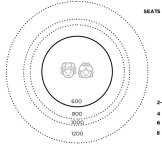

FAMILY PLAY 600 ROUND TABLE AND STOOL (SET)

Product Materials:
Product Dimensions:
Joinery Hours:
Engineering Hours:
Dispatch Hours:
Cubic Metres:

[Read More](#)

SKU: N/A

Price: $702.00 + GST

Category: [Table & Seating Sets](#)

BEN TABLE AND BENCH SEATS (SET)

Product Materials:
Product Dimensions:
Joinery Hours:
Engineering Hours:
Dispatch Hours:
Cubic Metres:

[Read More](#)

SKU: N/A

Price: $1,233.00 + GST

Category: [Table & Seating Sets](#)