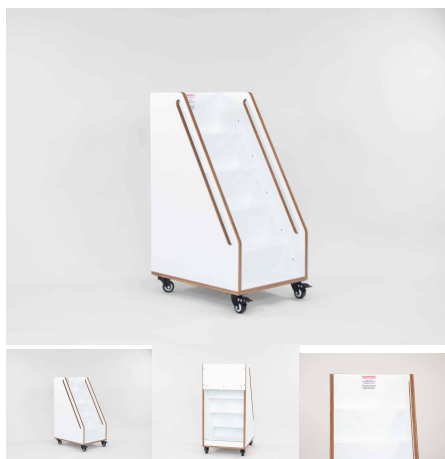

MOBILE STEPS

Mobile Change Steps with Total Brake Wheels

Powder Coated Steel

Mannex White, Matt Bond Rivergum, Matt Bone White, Matt Desert Sand, Matt Scoria, Matt Storm Blue, Matt Wizard, TBC, Textura Black, Textura Charcoal, Textura Sandstone Grey, Textura Titania

Product Materials:

Product Dimensions: 395L x 518W x 830H

Joinery Hours: .75

Engineering Hours: .66

Dispatch Hours: 0.15

Cubic Metres: .16

[Read More](#)

SKU: 6003

Price: $626.00 + GST

Categories: [Changing](#), [Teachers](#)

Tag: [Teachers](#)