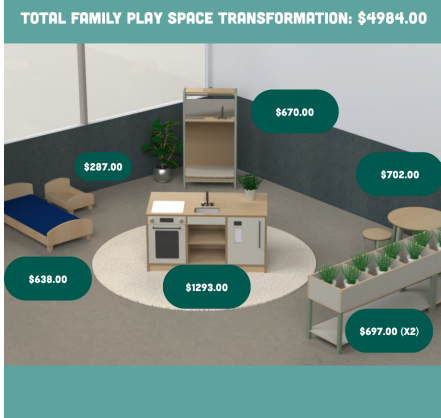

FAMILY PLAY SPACE TRANSFORMATION (BUNDLE)

Product Materials:
Product Dimensions:
Joinery Hours:
Engineering Hours:
Dispatch Hours:
Cubic Metres:

[Read More](#)

SKU: N/A

Price: $4,778.00 - $4,984.00 Price range: $4,778.00 through $4,984.00 + GST

Categories: [Bundles](#), [Under $5000 Bundles](#)