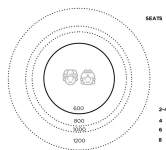

[Read More](#)

SKU: N/A

Price: \$1,422.00 + GST

Category: [Table & Seating Sets](#)

LOW PLAY TABLE

Table Top Colour TBC, White, Maple

Cabinet Colour TBC, White, Maple

Product Materials:
Product Dimensions: 900sq x 350H
Joinery Hours: 1.65
Engineering Hours:
Dispatch Hours: 0.25
Cubic Metres: 0.283