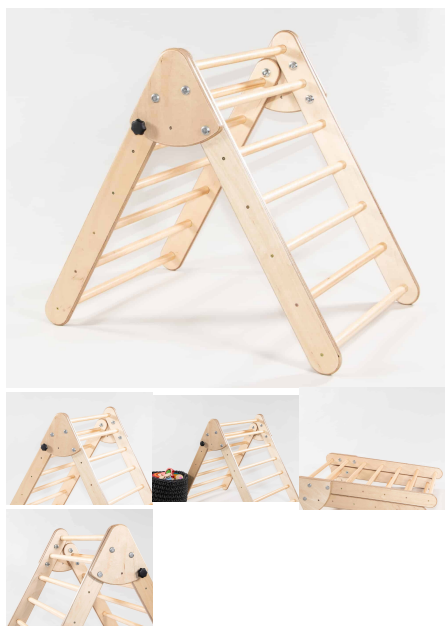

TRI CLIMBER LARGE

Large Tri Climber

Product Materials:

Product Dimensions: 647W x 830L x 735H

Joinery Hours: 1.5

Engineering Hours: 0

Dispatch Hours: 0.5

Cubic Metres: .12

[Read More](#)

SKU: 7006

Price: $605.00 + GST

Categories: [Babyfirst](#), [Babyfirst](#)

Tag: [Babyfirst](#)