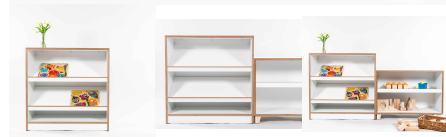

MULTI SHELF 800 X 800

Cabinet Colour TBC, White, Maple
Base Options Feet, Plinth, TBC, Wheels

Product Materials:
Product Dimensions: 800L x 395W x 800H
Joinery Hours: 1.25
Engineering Hours: 0
Dispatch Hours: 0.15
Cubic Metres: .25

[Read More](#)

SKU: 4016

Price: $670.00 + GST

Categories: [Multi Shelving](#), [Storage](#)

Tag: [Multi Shelving](#)

MULTI SHELF 1200 X 400

Cabinet Colour TBC, White, Maple
Base Options Feet, Plinth, TBC, Wheels

Product Materials:
Product Dimensions: 1200L x 395W x 400H
Joinery Hours: 0.75
Engineering Hours: 0
Dispatch Hours: 0.15
Cubic Metres: .19

[Read More](#)

SKU: 4017

Price: $485.00 + GST

Categories: [Multi Shelving](#), [Storage](#), [Storage](#), [Under $500](#)

Tag: [Multi Shelving](#)