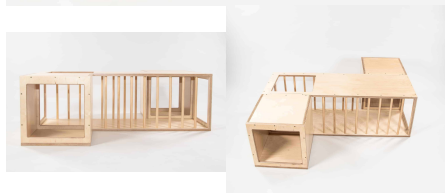

TOADSTOOL

Product Materials:

Product Dimensions: 256Dia x 155H

Joinery Hours: 0.25

Engineering Hours:

Dispatch Hours: 0.05

Cubic Metres: 0.01

[Read More](#)