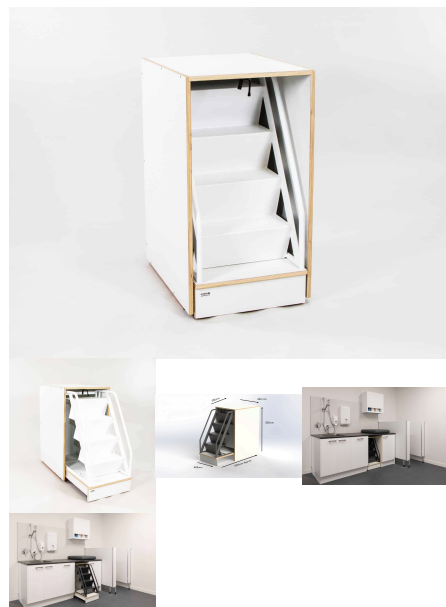

STEPS IN A BOX

Steps in a Box

Powder Coated Steel

Mannex White, Matt Bond Rivergum, Matt Bone White, Matt Desert Sand, Matt Scoria, Matt Storm Blue, Matt Wizard, TBC, Textura Black, Textura Charcoal, Textura Sandstone Grey, Textura Titania

Product Materials:

Product Dimensions: 446L x 585W x 825H

Joinery Hours: 1.25

Engineering Hours: 1.56

Dispatch Hours: 0.35

Cubic Metres: .22

[Read More](#)

SKU: 6002

Price: $968.00 + GST

Categories: [Changing](#), [Teachers](#)

Tag: [Teachers](#)