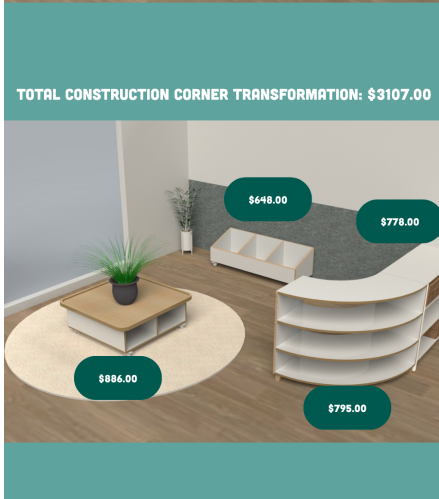

CORNER SHELF 400

Cabinet Colour TBC, White, Maple

Product Materials:
Product Dimensions: 395L x 395W x 400H
Joinery Hours: 1.16
Engineering Hours: 0
Dispatch Hours: 0.1
Cubic Metres: 0.06

[Read More](#)

SKU: 4054

Price: $445.00 + GST

Categories: [Multi Shelving](#), [Storage](#), [Uncategorised](#)