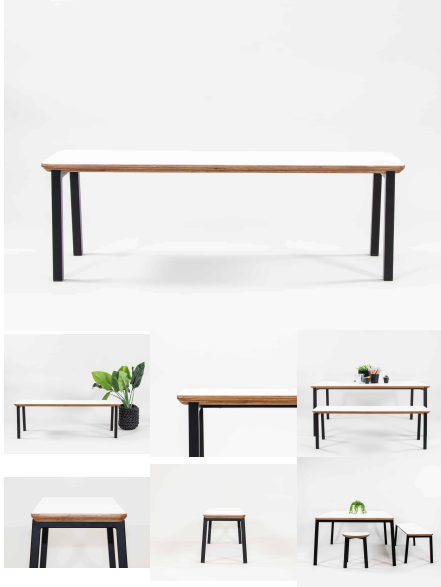

BEN BENCH SEAT

Bench Height 285 (Toddlers), 320 (Preschoolers), TBC
Seat Colour TBC, White, Maple
Powder Coated Steel Mannex White, Matt Bond Rivergum, Matt Bone White, Matt Desert Sand, Matt Scoria, Matt Storm Blue, Matt Wizard, TBC, Textura Black, Textura Charcoal, Textura Sandstone Grey, Textura Titania

Product Materials:
Product Dimensions: 1000L x 280W x 285/320H
Joinery Hours: 0.30
Engineering Hours: 0.70
Dispatch Hours: 0.1
Cubic Metres: 0.079

[Read More](#)

SKU: 2017
Price: $319.00 + GST
Categories: [Benches](#), [Seating](#), [Seating](#), [Under $500](#)
Tag: [Benches](#)