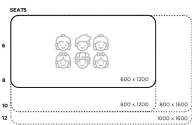

1200 KIDNEY TABLE

Powder Coated Steel Frame. Futura Top with 10 45 edge detail.

Table Height 385H (Infants), 450H (Toddlers), 500H (Preschoolers), TBC
Table Top Colour TBC, White, Maple
Powder Coated Steel Mannex White, Matt Bond Rivergum, Matt Bone White, Matt Desert Sand, Matt Scoria, Matt Storm Blue, Matt Wizard, TBC, Textura Black, Textura Charcoal, Textura Sandstone Grey, Textura Titania

Product Materials:
Product Dimensions: 1200L x 700W
Joinery Hours: 0.5
Engineering Hours: 0.75
Dispatch Hours: 0.1
Cubic Metres: .378

[Read More](#)

SKU: 3019

Price: $454.00 + GST

Categories: [Creative](#), [Tables](#)

Tag: [Creative](#)

1600X800 RECTANGLE TABLE

Powder Coated Steel Frame. Futura Top with 10 45 edge detail.

Table Height 385H (Infants), 450H (Toddlers), 500H (Preschoolers), TBC
Table Top Colour TBC, White, Maple
Powder Coated Steel Mannex White, Matt Bond Rivergum, Matt Bone White, Matt Desert Sand, Matt Scoria, Matt Storm Blue, Matt Wizard, TBC, Textura Black, Textura Charcoal, Textura Sandstone Grey, Textura Titania

Product Materials:
Product Dimensions: 1600L x 800W
Joinery Hours: 0.25
Engineering Hours: 0.5
Dispatch Hours: 0.1
Cubic Metres: .576

[Read More](#)

SKU: 3011

Price: $482.00 + GST

Categories: [Rectangle](#), [Tables](#)

Tag: [Rectangle](#)