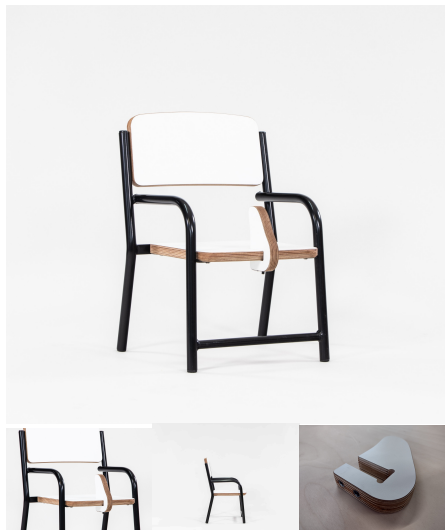

[Read More](#)

SKU: 4004

Price: \$482.00 + GST

Categories: [Blocks + Book + Puzzles](#), [Storage](#), [Storage](#), [Under \\$500](#)

Tag: [Book + Puzzle](#)

CHARLIE CHAIR WITH POMMEL

Stacking Chair with arms offered in 2 seat height variants (285H and 220H). Also available with a removable support pole. Powder Coated Steel Frame with 18mm Futura Seat and Back