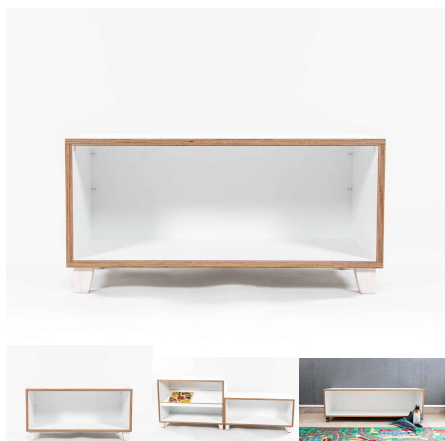

MULTI SHELF 1200 X 400

Cabinet Colour TBC, White, Maple
Base Options Feet, Plinth, TBC, Wheels

Product Materials:
Product Dimensions: 1200L x 395W x 400H
Joinery Hours: 0.75
Engineering Hours: 0
Dispatch Hours: 0.15
Cubic Metres: .19

[Read More](#)

SKU: 4017

Price: $485.00 + GST

Categories: [Multi Shelving](#), [Storage](#), [Storage](#), [Under $500](#)

Tag: [Multi Shelving](#)