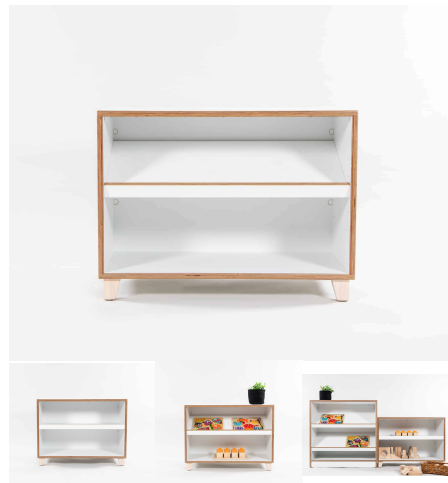

MULTI SHELF 1200 X 600

Multipurpose shelving Unit 1 x Adj shelf flat or angled. Timber Feet, Wheels or Plinth Variant. White units will be using 16mm White HPL as the back. Woodgrain other colour units will be using 18mm Futura Backs. Have priced as an average price.

Cabinet Colour TBC, White, Maple
Base Options Feet, Plinth, TBC, Wheels

Product Materials:
Product Dimensions: 1200L x 395W x 600H
Joinery Hours: 1.2
Engineering Hours: 0
Dispatch Hours: 0.15
Cubic Metres: .28

[Read More](#)

SKU: 4018

Price: $701.00 + GST

Categories: [Multi Shelving](#), [Storage](#)

Tag: [Multi Shelving](#)