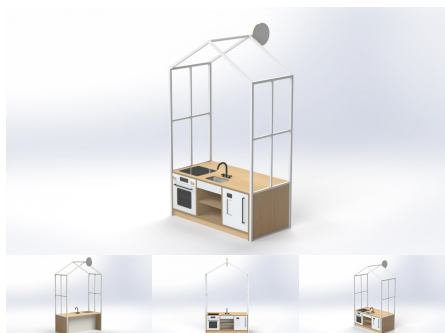

SKU: N/A

Price: \$2,158.00 + GST

Categories: [Family Play + Houses](#), [Play and Explore](#), [Uncategorised](#)

BREAKFAST BAR HOUSE (PRESCHOOL)

Cabinet Colour TBC, White, Maple

Door & Front Colour White, Maple, TBC