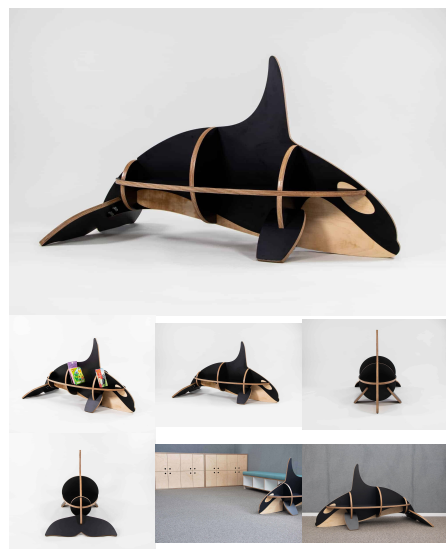

MAKI (BOOKSHELF)

Orca Book Storage Unit

Product Materials:

Product Dimensions: 1280L x 705H x 655W

Joinery Hours: 1

Engineering Hours: 0

Dispatch Hours: 0.35

Cubic Metres: .59

[Read More](#)

SKU: 4009

Price: $524.00 + GST

Categories: [Blocks + Book & Puzzles](#), [Storage](#), [Storage](#), [Under $500](#)

Tag: [Book + Puzzle](#)