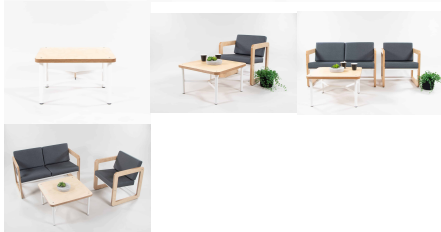

Product Materials:

Product Dimensions: 500sq x 300H

Joinery Hours: .19

Engineering Hours: 0.75

Dispatch Hours: 0.2

Cubic Metres: .075

[Read More](#)

SKU: 3022

Price: $287.00 + GST

Categories: [Tables](#), [Tables](#), [Under $500](#)

Tag: [Creative](#)