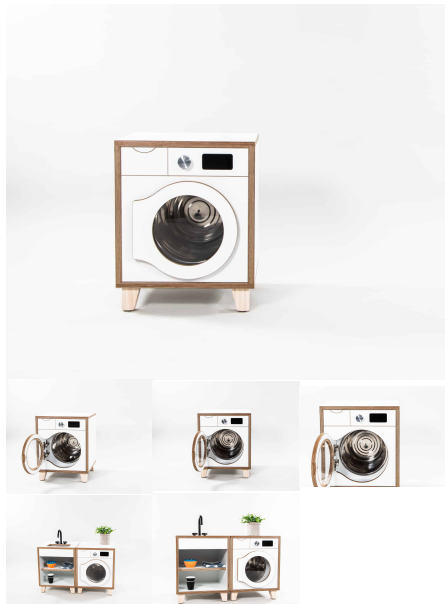

WASHING MACHINE - INFANT & TODDLER

Cabinet Colour TBC, White, Maple
Door/Panel Front Colour TBC, White, Maple
Base Options Feet, Plinth, TBC, Wheels

Product Materials:
Product Dimensions: 395L x 395W x 500H
Joinery Hours: 1
Engineering Hours: 0
Dispatch Hours: 0.25
Cubic Metres: .078

[Read More](#)

SKU: 5007

Price: $519.00 + GST

Categories: [Family Play](#), [Family Play + Houses](#), [Play and Explore](#), [Under $500](#)

Tag: [Family Play](#)