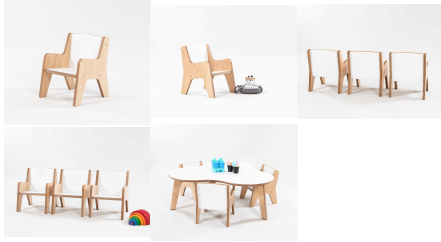

LITTLE PLY CHAIR

18mm Futura/Eco Spectrum - This chair was used for BS Papamoa Plaza

Product Materials:

Product Dimensions: 276L x 298W x 353H

Joinery Hours: 0.5

Engineering Hours:

Dispatch Hours: 0.05

Cubic Metres: 0.029

[Read More](#)

SKU: 2005

Price: $172.00 + GST

Categories: [Chairs](#), [Seating](#), [Seating](#), [Under $500](#)

Tags: [Chairs](#), [Under500](#)