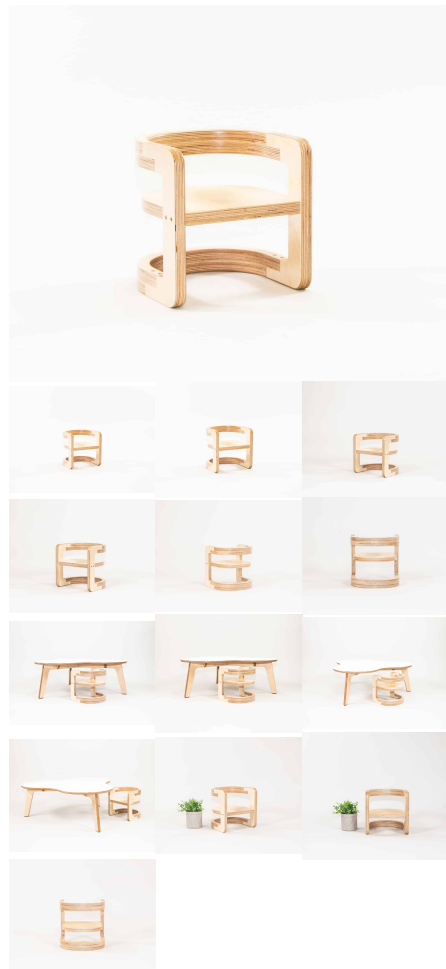

Categories: [Bench Seats](#), [Benches](#), [Seating](#), [Storage](#)

Tag: [Benches](#)

TILLY INFANT CHAIR

Clear Lacquered Plywood Infant Chair

Product Materials:

Product Dimensions: 280L x 250W x 280H (Seat heights 135H & 170H)