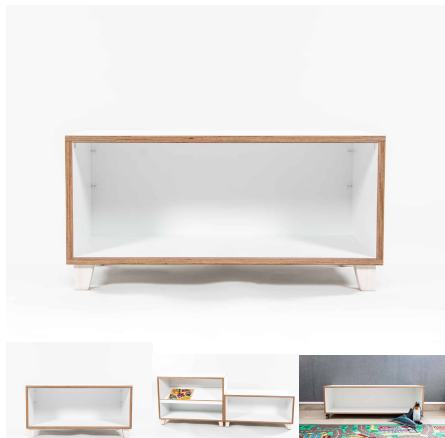

MULTI SHELF 1200 X 400

Cabinet Colour TBC, White, Maple
Base Options Feet, Plinth, TBC, Wheels

Product Materials:
Product Dimensions: 1200L x 395W x 400H
Joinery Hours: 0.75
Engineering Hours: 0
Dispatch Hours: 0.15
Cubic Metres: .19

[Read More](#)

SKU: 4017

Price: $485.00 + GST

Categories: [Multi Shelving](#), [Storage](#), [Storage](#), [Under $500](#)

Tag: [Multi Shelving](#)