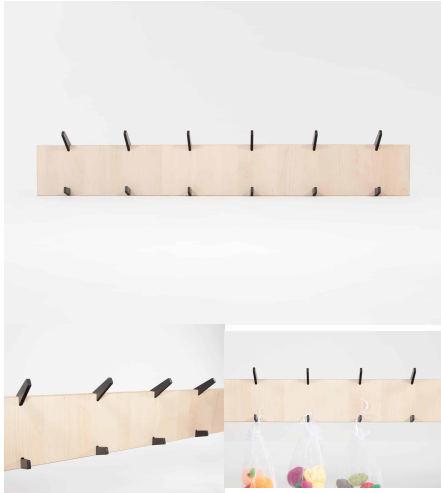

[Read More](#)

SKU: N/A

Price: \$32.00 + GST

Categories: [Accessories](#), [Teachers](#)

CLOTHES AND BAG HOOK (CHOOSE YOUR QUANTITY OF HOOK)

Coat Hooks - Priced on an individual basis. Price includes Hook Board for mounting. Engineering time is for one hook based on a tree of 10 hooks taking 10 minutes. Joinery time is for one hook board with average dimensions of 300mmx100mm.