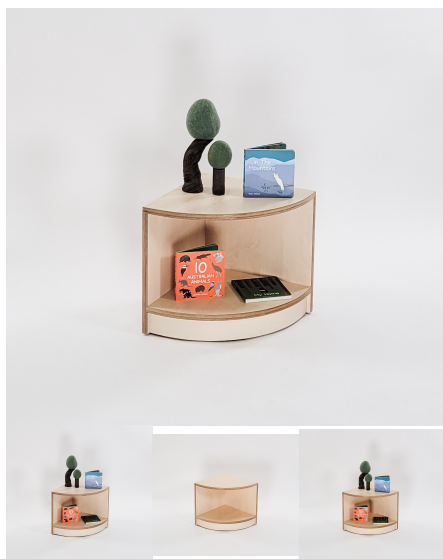

CORNER SHELF 400

Cabinet Colour TBC, White, Maple

Product Materials:

Product Dimensions: 395L x 395W x 400H

Joinery Hours: 1.16

Engineering Hours: 0

Dispatch Hours: 0.1

Cubic Metres: 0.06

[Read More](#)

SKU: 4054

Price: $445.00 + GST

Categories: [Multi Shelving](#), [Storage](#), [Uncategorised](#)