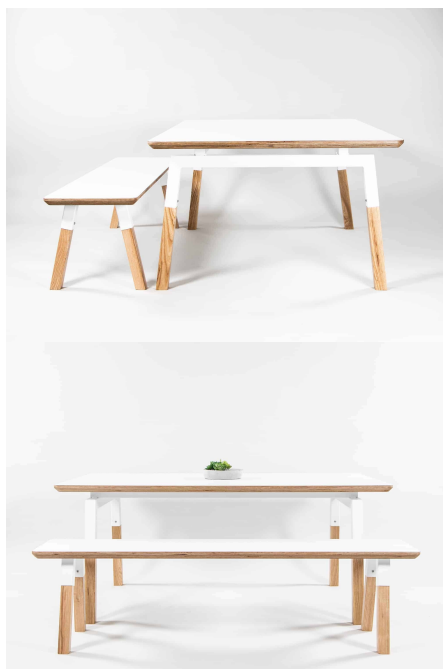

Price: \$260.00 + GST

Categories: [Outdoor](#), [Stools](#)

ELLIE TABLE AND BENCH SEATS (SET)

Product Materials:
Product Dimensions:
Joinery Hours:
Engineering Hours:
Dispatch Hours:
Cubic Metres:

[Read More](#)