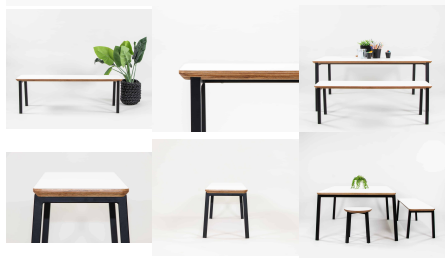

BEN BENCH SEAT

Bench Height 285 (Toddlers), 320 (Preschoolers), TBC
Seat Colour TBC, White, Maple
Powder Coated Steel Mannex White, Matt Bond Rivergum, Matt Bone White, Matt Desert Sand, Matt Scoria, Matt Storm Blue, Matt Wizard, TBC, Textura Black, Textura Charcoal, Textura Sandstone Grey, Textura Titania

Product Materials:
Product Dimensions: 1000L x 280W x 285/320H
Joinery Hours: 0.30
Engineering Hours: 0.70
Dispatch Hours: 0.1
Cubic Metres: 0.079

[Read More](#)

SKU: 2017

Price: $319.00 + GST

Categories: [Benches](#), [Seating](#), [Seating](#), [Under $500](#)

Tag: [Benches](#)

ALBY TABLE

Table Top Colour TBC, White, Maple
Powder Coated Steel Mannex White, Matt Bond Rivergum, Matt Bone White, Matt Desert Sand, Matt Scoria, Matt Storm Blue, Matt Wizard, TBC, Textura Black, Textura Charcoal, Textura Sandstone Grey, Textura Titania

Product Materials:
Product Dimensions: 500sq x 300H
Joinery Hours: .19
Engineering Hours: 0.75
Dispatch Hours: 0.2
Cubic Metres: .075

[Read More](#)

SKU: 3022

Price: $287.00 + GST

Categories: [Tables](#), [Tables](#), [Under $500](#)

Tag: [Creative](#)