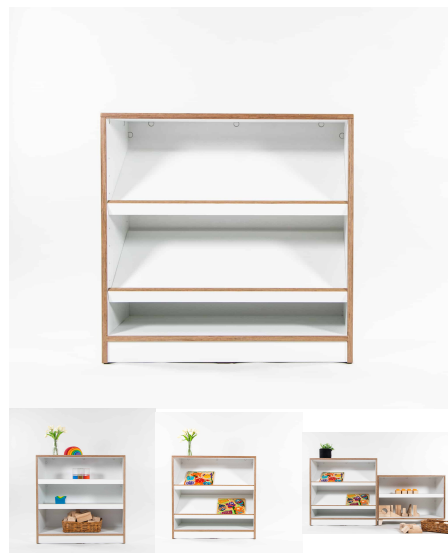

MULTI SHELF 1200 X 800

Multipurpose shelving Unit 2 x Adj shelf flat or angled. Timber Feet, Wheels or Plinth Variant. White units will be using 16mm White HPL as the back. Woodgrain other colour units will be using 18mm Futura Backs. Have priced as an average price.

Cabinet Colour TBC, White, Maple
Base Options Feet, Plinth, TBC, Wheels

Product Materials:
Product Dimensions: 1200L x 395W x 800H
Joinery Hours: 1.3
Engineering Hours: 0
Dispatch Hours: 0.15
Cubic Metres: .38

[Read More](#)

SKU: 4019

Price: $810.00 + GST

Categories: [Multi Shelving](#), [Storage](#)

Tag: [Multi Shelving](#)