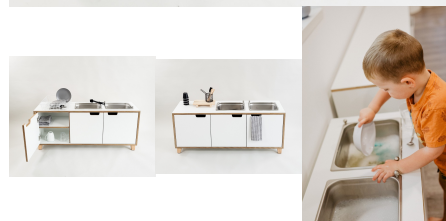

SINK STATION - PRESCHOOL

Cabinet Colour TBC, White, Maple
Base Options Feet, Plinth, TBC, Wheels

Product Materials:
Product Dimensions: 1200L X 395W X 600H
Joinery Hours: 2.25
Engineering Hours:
Dispatch Hours: 0.25
Cubic Metres: 0.284

[Read More](#)

SKU: 5076

Price: $1,286.00 + GST

Categories: [Family Play + Houses](#), [Play and Explore](#), [Practical Life](#)