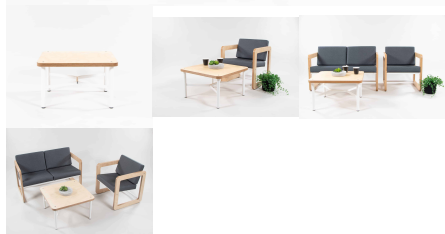

ALBY TABLE

Table Top Colour TBC, White, Maple
Powder Coated Steel Mannex White, Matt Bond Rivergum, Matt Bone White, Matt Desert Sand, Matt Scoria, Matt Storm Blue, Matt Wizard, TBC, Textura Black, Textura Charcoal, Textura Sandstone Grey, Textura Titania

Product Materials:
Product Dimensions: 500sq x 300H
Joinery Hours: .19
Engineering Hours: 0.75
Dispatch Hours: 0.2
Cubic Metres: .075

[Read More](#)

SKU: 3022

Price: $287.00 + GST

Categories: [Tables](#), [Tables](#), [Under $500](#)

Tag: [Creative](#)