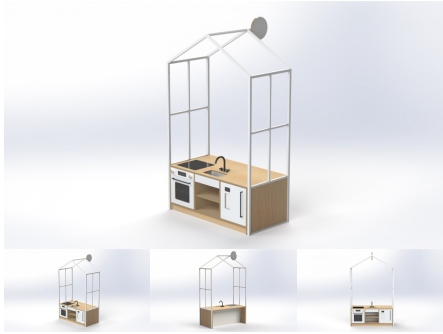

BREAKFAST BAR HOUSE (INFANT & TODDLER)

Cabinet Colour TBC, White, Maple

Door and Front Colour White, Maple, TBC

Powder Coated Steel Mannex White, Matt Bond Rivergum, Matt Bone White, Matt Desert Sand, Matt Scoria, Matt Storm Blue, Matt Wizard, TBC, Textura Black, Textura Charcoal, Textura Sandstone Grey, Textura Titania

Customised Sign TBC

Product Materials:

Product Dimensions: 1200L x 600H x 1950H

Joinery Hours: 2.58

Engineering Hours: 4.00

Dispatch Hours: 1

Cubic Metres: 1.404

[Read More](#)

SKU: N/A

Price: $2,158.00 + GST

Categories: [Family Play + Houses](#), [Play and Explore](#), [Uncategorised](#)