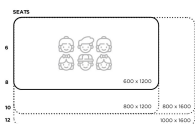

1200 KIDNEY TABLE

Powder Coated Steel Frame. Futura Top with 10 45 edge detail.

Table Height 385H (Infants), 450H (Toddlers), 500H (Preschoolers), TBC
Table Top Colour TBC, White, Maple
Powder Coated Steel Mannex White, Matt Bond Rivergum, Matt Bone White, Matt Desert Sand, Matt Scoria, Matt Storm Blue, Matt Wizard, TBC, Textura Black, Textura Charcoal, Textura Sandstone Grey, Textura Titania

Product Materials:
Product Dimensions: 1200L x 700W
Joinery Hours: 0.5
Engineering Hours: 0.75
Dispatch Hours: 0.1
Cubic Metres: .378

[Read More](#)
SKU: 3019
Price: $454.00 + GST
Categories: [Creative](#), [Tables](#)
Tag: [Creative](#)

1600X800 RECTANGLE TABLE

Powder Coated Steel Frame. Futura Top with 10 45 edge detail.

Table Height 385H (Infants), 450H (Toddlers), 500H (Preschoolers), TBC
Table Top Colour TBC, White, Maple
Powder Coated Steel Mannex White, Matt Bond Rivergum, Matt Bone White, Matt Desert Sand, Matt Scoria, Matt Storm Blue, Matt Wizard, TBC, Textura Black, Textura Charcoal, Textura Sandstone Grey, Textura Titania

Product Materials:
Product Dimensions: 1600L x 800W
Joinery Hours: 0.25
Engineering Hours: 0.5
Dispatch Hours: 0.1
Cubic Metres: .576

[Read More](#)
SKU: 3011
Price: $482.00 + GST
Categories: [Rectangle](#), [Tables](#)
Tag: [Rectangle](#)