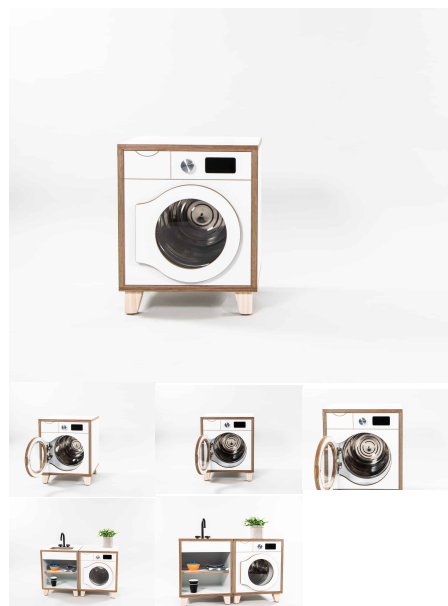

[Read More](#)

SKU: 5006

Price: \$442.00 + GST

Categories: [Family Play](#), [Family Play + Houses](#), [Play and Explore](#), [Under \\$500](#)

Tag: [Family Play](#)

WASHING MACHINE - INFANT & TODDLER

Cabinet Colour TBC, White, Maple
Door/Panel Front Colour TBC, White, Maple
Base Options Feet, Plinth, TBC, Wheels