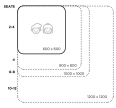

1000 SQUARE TABLE

Table Height

385H (Infants), 450H (Toddlers), 500H (Preschoolers), TBC

Table Top Colour

TBC, White, Maple

Powder Coated Steel

Mannex White, Matt Bond Rivergum, Matt Bone White, Matt Desert Sand, Matt Scoria, Matt Storm Blue, Matt Wizard, TBC, Textura Black, Textura Charcoal, Textura Sandstone Grey, Textura Titania

Product Materials:

Product Dimensions: 1000L x 1000W

Joinery Hours: 0.25

Engineering Hours: 0.5

Dispatch Hours: 0.1

Cubic Metres: .45

[Read More](#)

SKU: 3007

Price: $408.00 + GST

Categories: [Square](#), [Tables](#), [Tables](#), [Under $500](#)

Tag: [Square](#)

1000 SQUARE PUFFER TABLE

Powder Coated Steel Frame. Futura Top with 10 45 edge detail.

Table Height

385H (Infants), 450H (Toddlers), 500H (Preschoolers), TBC

Table Top Colour

TBC, White, Maple

Powder Coated Steel

Mannex White, Matt Bond Rivergum, Matt Bone White, Matt Desert Sand, Matt Scoria, Matt Storm Blue, Matt Wizard, TBC, Textura Black, Textura Charcoal, Textura Sandstone Grey, Textura Titania

Product Materials:

Product Dimensions: 1000L x 1000W

Joinery Hours: 0.3

Engineering Hours: 0.5

Dispatch Hours: 0.1

Cubic Metres: .45

[Read More](#)

SKU: 3016

Price: $408.00 + GST

Categories: [Square](#), [Tables](#)

Tag: [Creative](#)