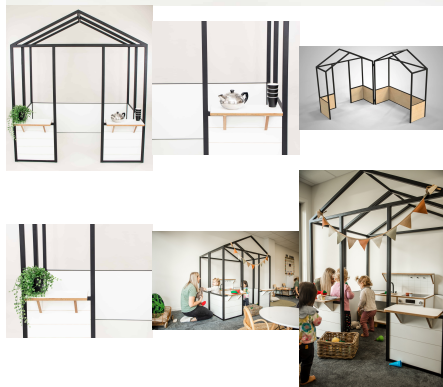

Price: \$2,998.00 + GST

Categories: [Family Play + Houses](#), [Play and Explore](#)

Tag: [Family Play](#)

STOVE - INFANT & TODDLER

Cabinet Colour	TBC, White, Maple
Door/Panel Front Colour	TBC, White, Maple
Base Options	Feet, Plinth, TBC, Wheels