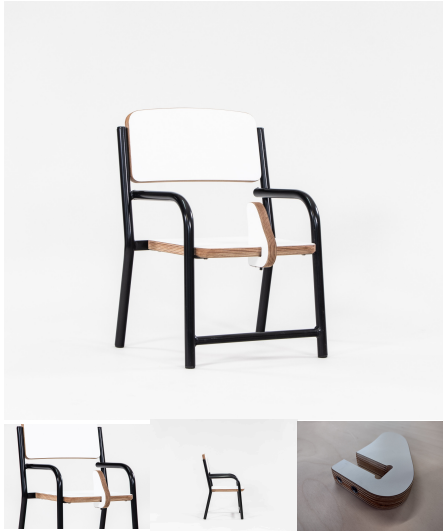

[Read More](#)

SKU: 4004

Price: \$482.00 + GST

Categories: [Blocks + Book + Puzzles](#), [Storage](#), [Storage](#), [Under \\$500](#)

Tag: [Book + Puzzle](#)

CHARLIE CHAIR WITH POMMEL

Stacking Chair with arms offered in 2 seat height variants (285H and 220H). Also available with a removable support pole. Powder Coated Steel Frame with 18mm Futura Seat and Back