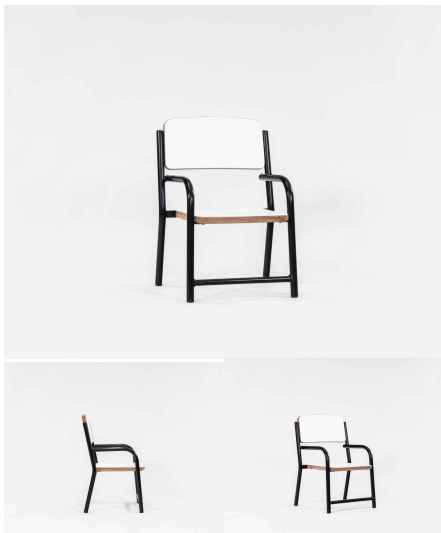

CHARLIE CHAIR

Stacking Chair with arms offered in 2 seat height variants (285H and 220H). Also available with a removable support pole. Powder Coated Steel Frame with 18mm Futura Seat and Back

Seat/Back Colour TBC, White, Maple, Denim, Saffron, Wasabi
Mannex White, Matt Bond Rivergum, Matt Bone White, Matt Desert Sand, Matt Scoria, Matt Storm Blue, Matt Wizard, TBC, Textura Black, Textura Charcoal, Textura Sandstone Grey, Textura Titania

Powder Coated Steel

Chair Height 220H (Infants), 285H (Toddlers), TBC

Product Materials:
Product Dimensions:
Joinery Hours: 0.13
Engineering Hours: 0.25
Dispatch Hours: 0.07
Cubic Metres: 0.063

[Read More](#)

SKU: 2003

Price: $121.00 + GST

Categories: [Chairs](#), [Seating](#), [Seating](#), [Under $500](#)

Tag: [Chairs](#)