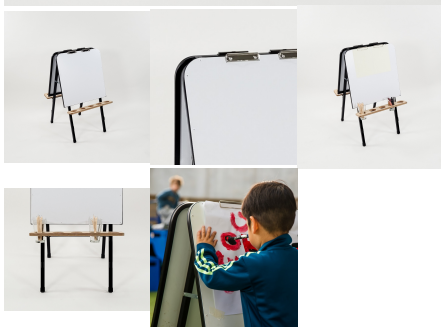

SINGLE EASEL

Steel framed Single Art Easel with Pot Holder or Trough Option.

Powder Coated Steel Mannex White, Matt Bond Rivergum, Matt Bone White, Matt Desert Sand, Matt Scoria, Matt Storm Blue, Matt Wizard, TBC, Textura Black, Textura Charcoal, Textura Sandstone Grey, Textura Titania

Accessories TBC, 1x Maple Pot Holders/1x Birch Trough, x1 Maple Pot Holders/x1 White Pot Holders, x1 White Pot Holders/x1 Birch Trough, x2 Birch Troughs, x2 Maple Pot Holders, x2 White Pot Holders

Product Materials:
Product Dimensions: 600L x 600W x 1050H
Joinery Hours: 0.5
Engineering Hours: 1.25
Dispatch Hours: 0.8
Cubic Metres: 0.063

[Read More](#)

SKU: 5029

Price: $665.00 + GST

Categories: [Art](#), [Play and Explore](#)

Tag: [Art](#)