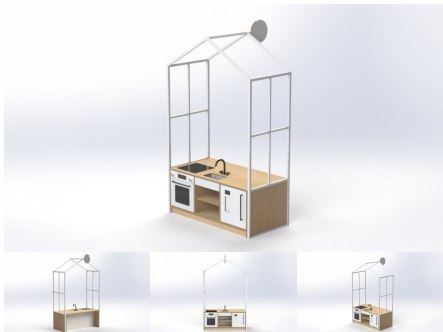

BREAKFAST BAR HOUSE (PRESCHOOL)

Cabinet Colour TBC, White, Maple

Door & Front Colour White, Maple, TBC

Powder Coated Steel Mannex White, Matt Bond Rivergum, Matt Bone White, Matt Desert Sand, Matt Scoria, Matt Storm Blue, Matt Wizard, TBC, Textura Black, Textura Charcoal, Textura Sandstone Grey, Textura Titania

Customised Sign TBC

Product Materials:

Product Dimensions: 1200L x 600W x 1950H

Joinery Hours: 2.58

Engineering Hours: 4

Dispatch Hours: 1

Cubic Metres: 1.404

[Read More](#)

SKU: 5090

Price: $2,158.00 + GST

Categories: [Family Play + Houses](#), [Play and Explore](#), [Uncategorised](#)