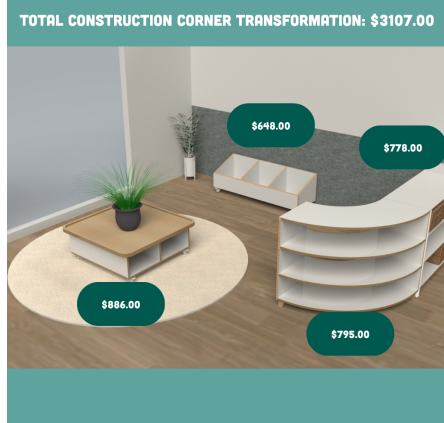

CORNER SHELF 400

Cabinet Colour TBC, White, Maple

Product Materials:
Product Dimensions: 395L x 395W x 400H
Joinery Hours: 1.16
Engineering Hours: 0
Dispatch Hours: 0.1
Cubic Metres: 0.06

[Read More](#)

SKU: 4054

Price: $445.00 + GST

Categories: [Multi Shelving](#), [Storage](#), [Uncategorised](#)