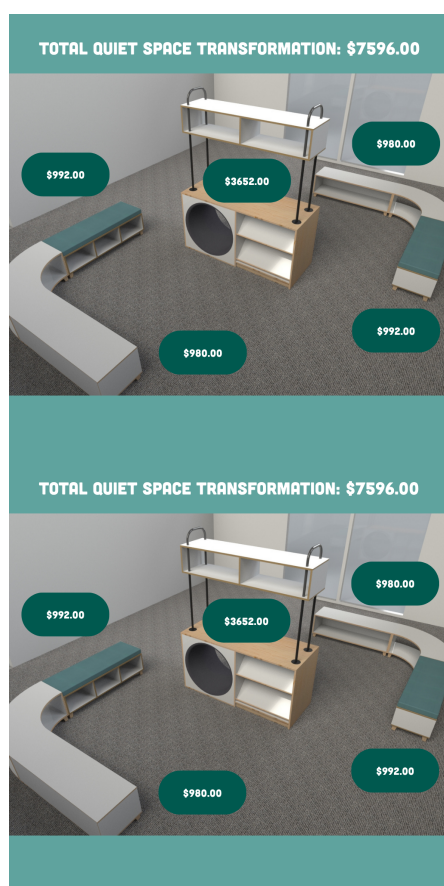

BUNDLES

Easy, convenient ordering

We understand your time is valuable, and our aim is to help you by providing quick solutions for easy ordering.

Alongside our design experts, our sets are where we have done the work, making this a convenient and easy way to order!

QUIET CORNER TRANSFORMATION KIT (BUNDLE)

Product Materials:
Product Dimensions:
Joinery Hours:
Engineering Hours:
Dispatch Hours:
Cubic Metres:

[Read More](#)

SKU: N/A

Price: $7,596.00 + GST

Categories: [Bundles](#), [Under $10,000 Bundles](#)