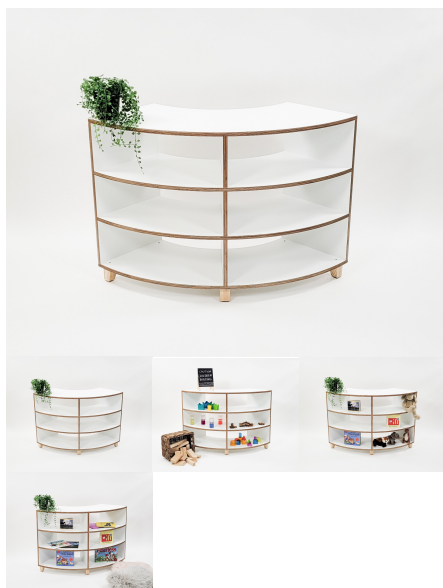

MULTI SHELF CURVED 1200 X 800

Cabinet Colour TBC, White, Maple

Base Options Feet, TBC, Wheels

Product Materials:

Product Dimensions: 1200L x 395W x 800H

Joinery Hours: 1.51

Engineering Hours: 0

Dispatch Hours: 0.15

Cubic Metres: .513

[Read More](#)

SKU: 4025

Price: $795.00 + GST

Categories: [Multi Shelving](#), [Storage](#)

Tag: [Multi Shelving](#)