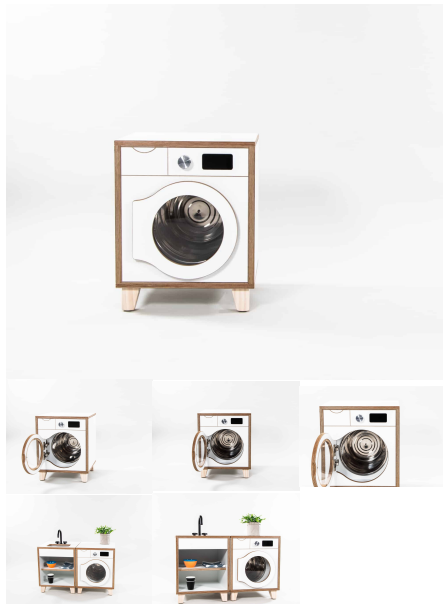

WASHING MACHINE - INFANT & TODDLER

Cabinet Colour	TBC, White, Maple
Door/Panel Front Colour	TBC, White, Maple
Base Options	Feet, Plinth, TBC, Wheels

Product Materials:
Product Dimensions: 395L x 395W x 500H
Joinery Hours: 1
Engineering Hours: 0
Dispatch Hours: 0.25
Cubic Metres: .078

[Read More](#)

SKU: 5007

Price: $519.00 + GST

Categories: [Family Play](#), [Family Play + Houses](#), [Play and Explore](#), [Under $500](#)

Tag: [Family Play](#)