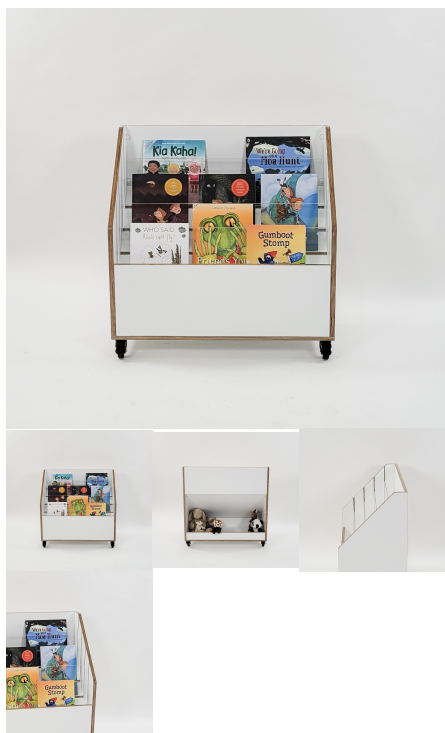

SLOPING BOOK SHELF 800L

Cabinet Colour TBC, White, Maple

Base Options Feet, Plinth, TBC, Wheels

Product Materials: 18mm Futura & Clear Acrylic Perspex

Product Dimensions: 800L x 800H x 395W

Joinery Hours: 1.50

Engineering Hours:

Dispatch Hours: 0.25

Cubic Metres: 0.252

[Read More](#)

SKU: 4047

Price: $648.00 + GST

Categories: [Blocks + Book & Puzzles](#), [Storage](#)