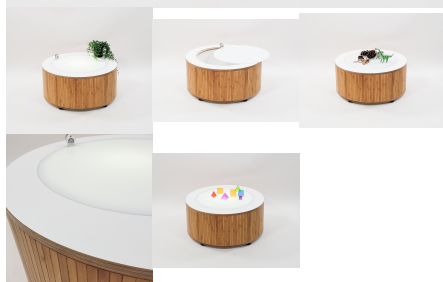

ROUND LIGHTBOX

Cabinet Top Colour White, Maple, TBC

Product Materials:

Product Dimensions: 690dia x 350H

Joinery Hours: 3.75

Engineering Hours:

Dispatch Hours: 0.25

Cubic Metres: 0.166

[Read More](#)

SKU: 5091

Price: $1,540.00 + GST

Category: [Light + Nature Units](#)