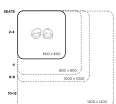

CLOTHES AND BAG HOOK (CHOOSE YOUR QUANTITY OF HOOK)

Coat Hooks - Priced on an individual basis. Price includes Hook Board for mounting. Engineering time is for one hook based on a tree of 10 hooks taking 10 minutes. Joinery time is for one hook board with average dimensions of 300mmx100mm.

Cabinet Colour TBC, White, Maple
Mannex White, Matt Bond Rivergum, Matt Bone White, Matt Desert Sand, Matt Scoria, Matt Storm Blue, Matt Wizard, TBC, Textura Black, Textura Charcoal, Textura Sandstone Grey, Textura Titania

Powder Coated Steel

Product Materials:
Product Dimensions: 18W x 120H
Joinery Hours: 0.03
Engineering Hours: 0.02
Dispatch Hours: 0.05
Cubic Metres: .001

[Read More](#)

SKU: 6012

Price: $24.00 + GST

Categories: [Bags + Lockers](#), [Bags + Lockers](#), [Storage](#), [Storage](#), [Teachers](#), [Under $500](#)

Tag: [Teachers](#)

600 SQUARE TABLE

Table Height 385H (Infants), 450H (Toddlers), 500H (Preschoolers), TBC

Table Top Colour TBC, White, Maple
Mannex White, Matt Bond Rivergum, Matt Bone White, Matt Desert Sand, Matt Scoria, Matt Storm Blue, Matt Wizard, TBC, Textura Black, Textura Charcoal, Textura Sandstone Grey, Textura Titania

Powder Coated Steel

Product Materials:
Product Dimensions: 600L x 600W
Joinery Hours: .2
Engineering Hours: 0.5
Dispatch Hours: 0.1
Cubic Metres: .162

[Read More](#)

SKU: 3005

Price: $254.00 + GST

Categories: [Square](#), [Tables](#), [Tables](#), [Under $500](#)

Tag: [Square](#)