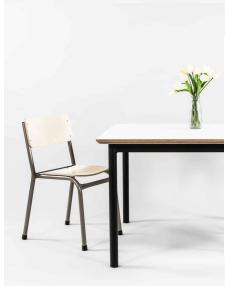

1200 KIDNEY TABLE

Powder Coated Steel Frame. Futura Top with 10 45 edge detail.

Table Height 385H (Infants), 450H (Toddlers), 500H (Preschoolers), TBC
Table Top Colour TBC, White, Maple
Powder Coated Steel Mannex White, Matt Bond Rivergum, Matt Bone White, Matt Desert Sand, Matt Scoria, Matt Storm Blue, Matt Wizard, TBC, Textura Black, Textura Charcoal, Textura Sandstone Grey, Textura Titania

Product Materials:
Product Dimensions: 1200L x 700W
Joinery Hours: 0.5
Engineering Hours: 0.75
Dispatch Hours: 0.1
Cubic Metres: .378

[Read More](#)

SKU: 3019

Price: $454.00 + GST

Categories: [Creative](#), [Tables](#)

Tag: [Creative](#)

1600X800 RECTANGLE TABLE

Powder Coated Steel Frame. Futura Top with 10 45 edge detail.

Table Height 385H (Infants), 450H (Toddlers), 500H (Preschoolers), TBC
Table Top Colour TBC, White, Maple
Powder Coated Steel Mannex White, Matt Bond Rivergum, Matt Bone White, Matt Desert Sand, Matt Scoria, Matt Storm Blue, Matt Wizard, TBC, Textura Black, Textura Charcoal, Textura Sandstone Grey, Textura Titania

Product Materials:
Product Dimensions: 1600L x 800W
Joinery Hours: 0.25
Engineering Hours: 0.5
Dispatch Hours: 0.1
Cubic Metres: .576

[Read More](#)

SKU: 3011

Price: $482.00 + GST

Categories: [Rectangle](#), [Tables](#)

Tag: [Rectangle](#)