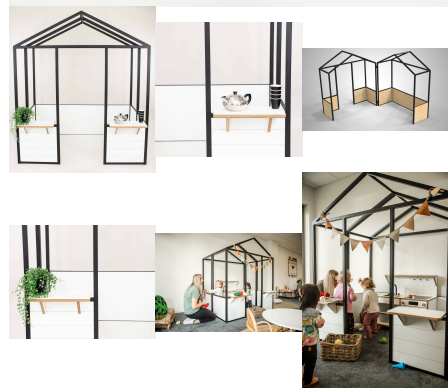

## STOVE - INFANT & TODDLER

**Cabinet Colour** TBC, White, Maple  
**Door/Panel Front Colour** TBC, White, Maple  
**Base Options** Feet, Plinth, TBC, Wheels

**Product Materials:**  
**Product Dimensions:** 395L x 395W x 500H  
**Joinery Hours:** 0.75  
**Engineering Hours:** 0  
**Dispatch Hours:** 0.25  
**Cubic Metres:** .078