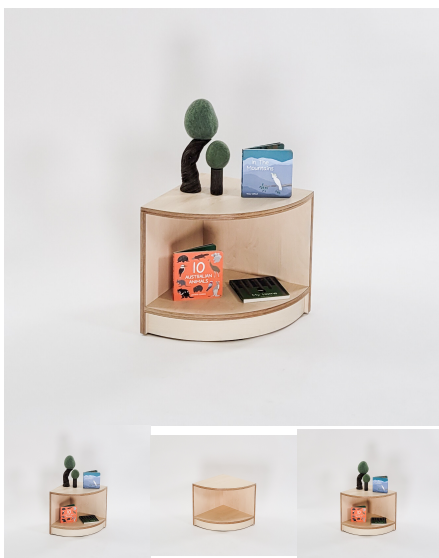

CORNER SHELF 400

Cabinet Colour TBC, White, Maple

Product Materials:
Product Dimensions: 395L x 395W x 400H
Joinery Hours: 1.16
Engineering Hours: 0
Dispatch Hours: 0.1
Cubic Metres: 0.06

[Read More](#)

SKU: 4054

Price: $445.00 + GST

Categories: [Multi Shelving](#), [Storage](#), [Uncategorised](#)