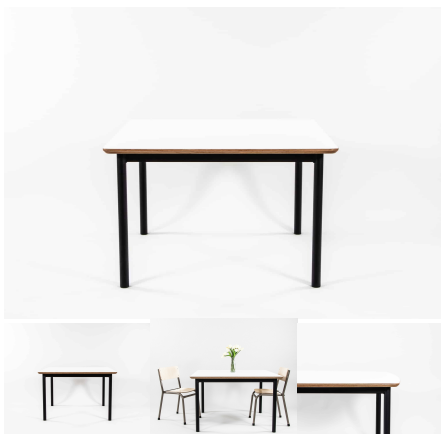

600 SQUARE TABLE

Table Height 385H (Infants), 450H (Toddlers), 500H (Preschoolers), TBC

Table Top Colour TBC, White, Maple
Mannex White, Matt Bond Rivergum, Matt Bone White, Matt Desert Sand, Matt Scoria, Matt Storm Blue, Matt Wizard, TBC, Textura Black, Textura Charcoal, Textura Sandstone Grey, Textura Titania

Powder Coated Steel

Product Materials:
Product Dimensions: 600L x 600W
Joinery Hours: .2
Engineering Hours: 0.5
Dispatch Hours: 0.1
Cubic Metres: .162

[Read More](#)

SKU: 3005

Price: $254.00 + GST

Categories: [Square](#), [Tables](#), [Tables](#), [Under $500](#)

Tag: [Square](#)