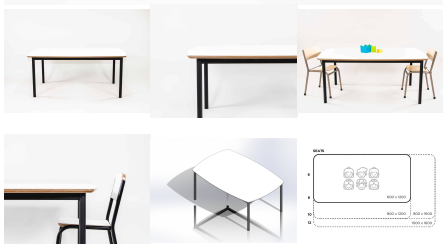

## BBQ BENCH SEAT 1100L

Table - Powder Coated Steel Frame. Future Wood Planks.

**Bench Height** 285 (Toddlers), 320 (Preschoolers), TBC  
Mannex White, Matt Bond Rivergum, Matt Bone White, Matt Desert Sand, Matt Scoria, Matt Storm Blue, Matt Wizard, TBC, Textura Black, Textura Charcoal, Textura Sandstone Grey, Textura Titania