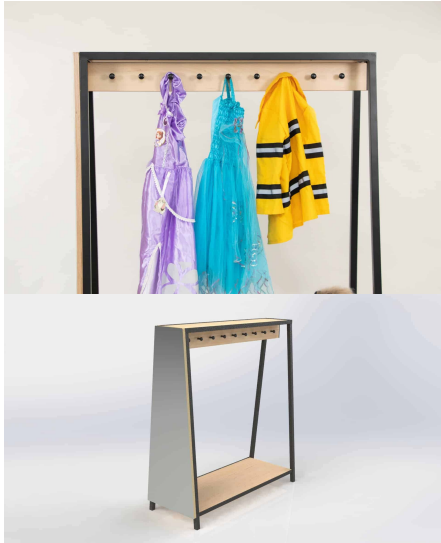

## DRESS UP STAND WITH MIRROR & HOOKS

Dress up Rack with Mirror at one End. Variable option of Wheels

<b>Cabinet Colour</b>	TBC, White, Maple
<b>Powder Coated Steel</b>	Mannex White, Matt Bond Rivergum, Matt Bone White, Matt Desert Sand, Matt Scoria, Matt Storm Blue, Matt Wizard, TBC, Textura Black, Textura Charcoal, Textura Sandstone Grey, Textura Titania
<b>Base Options</b>	Feet, TBC, Wheels