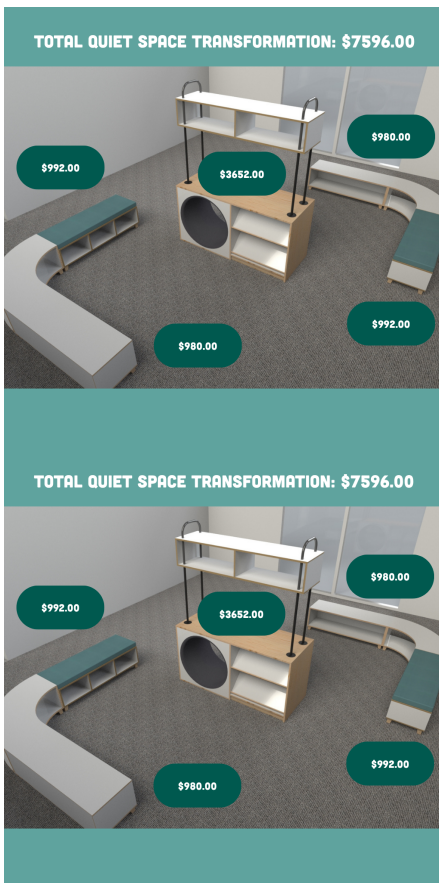

BUNDLES

Easy, convenient ordering

We understand your time is valuable, and our aim is to help you by providing quick solutions for easy ordering.

Alongside our design experts, our sets are where we have done the work, making this a convenient and easy way to order!

QUIET CORNER TRANSFORMATION KIT (BUNDLE)

Product Materials:
Product Dimensions:
Joinery Hours:
Engineering Hours:
Dispatch Hours:
Cubic Metres:

[Read More](#)

SKU: N/A

Price: $7,596.00 + GST

Categories: [Bundles](#), [Under $10,000 Bundles](#)