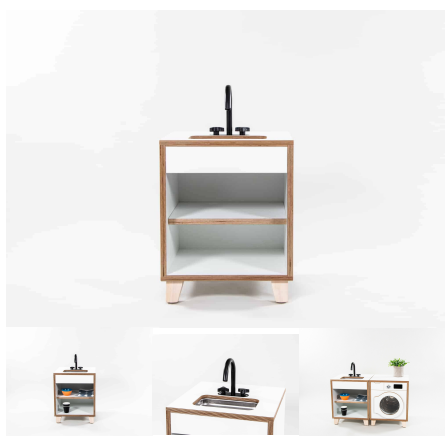

## SINK - INFANT & TODDLER

**Cabinet Colour** TBC, White, Maple

**Door/Panel Front Colour** TBC, White, Maple

**Base Options** Feet, Plinth, TBC, Wheels

**Product Materials:**

**Product Dimensions:** 395L x 395W x 500H