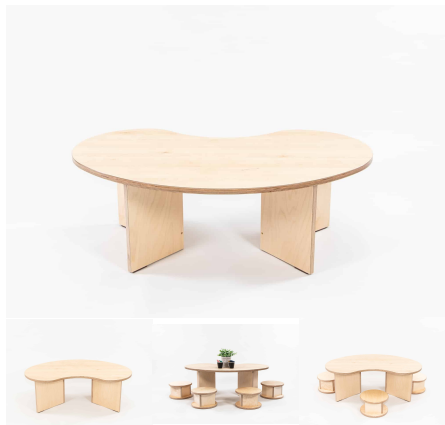

KIDNEY TABLE

Kidney Table - Supplied with Maple HPL top as standard. Can be supplied with Clear Lacquered Birch Top on request.

Product Materials:

Product Dimensions: 983L x 600W x 340H

Joinery Hours: 0.5

Engineering Hours: 0

Dispatch Hours: 0.05

Cubic Metres: .2

[Read More](#)

SKU: 7009

Price: $323.00 + GST

Categories: [Baby First](#), [Babyfirst](#), [Babyfirst](#), [Creative](#), [Tables](#), [Tables](#), [Under $500](#)

Tag: [Babyfirst](#)