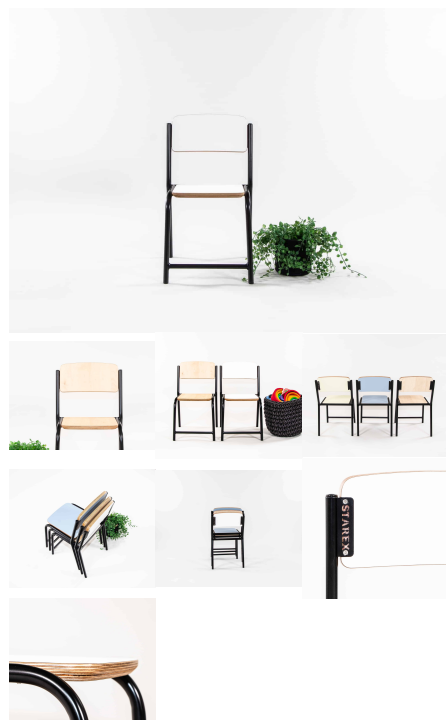

FERGUS STACKING CHAIR

Chair Height	220H (Infants), 285H (Toddlers), 320H (Preschoolers), TBC
Seat/Back Colour	Taupe Grey, TBC, White, Maple, Denim, Saffron, Wasabi Mannex White, Matt Bond Rivergum, Matt Bone White, Matt Desert Sand, Matt Scoria, Matt Storm Blue, Matt Wizard, TBC, Textura Black, Textura Charcoal, Textura Sandstone Grey, Textura Titania
Powder Coated Steel	

Product Materials:
Product Dimensions:
Joinery Hours: 0.13
Engineering Hours: 0.25
Dispatch Hours: 0.07
Cubic Metres: 0.071

[Read More](#)

SKU: 2002

Price: $121.00 + GST

Categories: [Chairs](#), [Seating](#), [Seating](#), [Under $500](#)

Tags: [Chairs](#), [Under500](#)