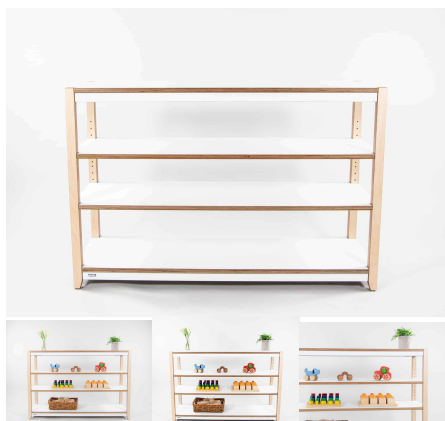

4 TIERED SHELF

Cabinet Colour TBC, White, Maple

Product Materials:

Product Dimensions: 1200L x 395W x 800H

Joinery Hours: 1.8

Engineering Hours: 0

Dispatch Hours: 0.1

Cubic Metres: .379

[Read More](#)

SKU: 4031

Price: $838.00 + GST

Categories: [Storage](#), [Tiered Shelving](#)

Tag: [Tiered Shelving](#)