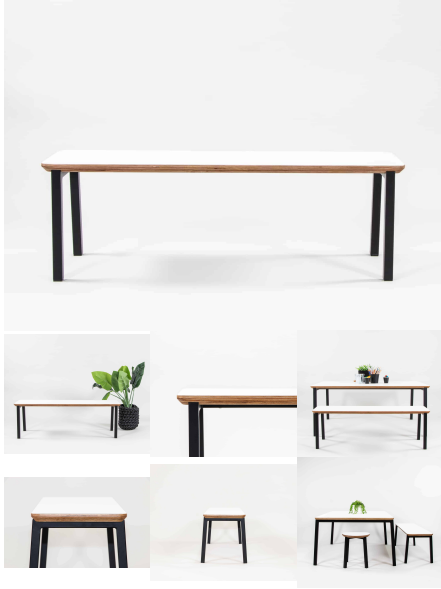

BEN BENCH SEAT

Bench Height 285 (Toddlers), 320 (Preschoolers), TBC
Seat Colour TBC, White, Maple
Powder Coated Steel Mannex White, Matt Bond Rivergum, Matt Bone White, Matt Desert Sand, Matt Scoria, Matt Storm Blue, Matt Wizard, TBC, Textura Black, Textura Charcoal, Textura Sandstone Grey, Textura Titania

Product Materials:

Product Dimensions: 1000L x 280W x 285/320H

Joinery Hours: 0.30

Engineering Hours: 0.70

Dispatch Hours: 0.1

Cubic Metres: 0.079

[Read More](#)

SKU: 2017

Price: $319.00 + GST

Categories: [Benches](#), [Seating](#), [Seating](#), [Under $500](#)

Tag: [Benches](#)