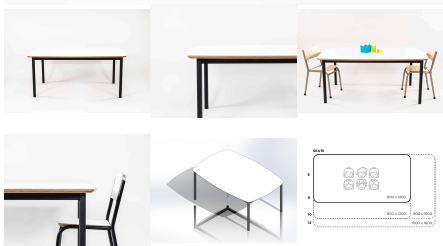

1200X800 RECTANGLE TABLE

Table Height 385H (Infants), 450H (Toddlers), 500H (Preschoolers), TBC
Table Top Colour TBC, White, Maple
Powder Coated Steel Mannex White, Matt Bond Rivergum, Matt Bone White, Matt Desert Sand, Matt Scoria, Matt Storm Blue, Matt Wizard, TBC, Textura Black, Textura Charcoal, Textura Sandstone Grey, Textura Titania

Product Materials:
Product Dimensions: 1200L x 800W
Joinery Hours: 0.25
Engineering Hours: 0.5
Dispatch Hours: 0.1
Cubic Metres: .432

[Read More](#)

SKU: 3010

Price: $427.00 + GST

Categories: [Rectangle](#), [Tables](#), [Tables](#), [Under $500](#)

Tag: [Rectangle](#)

1200X800 RECTANGLE PUFFER TABLE

Powder Coated Steel Frame. Futura Top with 10 45 edge detail.

Table Height 385H (Infants), 450H (Toddlers), 500H (Preschoolers), TBC
Table Top Colour TBC, White, Maple
Table Top Edge Detail Ply Edge, PVC T-Edge, TBC
Powder Coated Steel Mannex White, Matt Bond Rivergum, Matt Bone White, Matt Desert Sand, Matt Scoria, Matt Storm Blue, Matt Wizard, TBC, Textura Black, Textura Charcoal, Textura Sandstone Grey, Textura Titania

Product Materials:
Product Dimensions: 1200L x 800W
Joinery Hours: 0.3
Engineering Hours: 0.5
Dispatch Hours: 0.1
Cubic Metres: .432

[Read More](#)

SKU: 3018

Price: $427.00 + GST

Categories: [Rectangle](#), [Tables](#), [Tables](#), [Under $500](#)

Tag: [Creative](#)