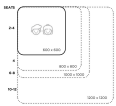

1000 SQUARE TABLE

Table Height 385H (Infants), 450H (Toddlers), 500H (Preschoolers), TBC

Table Top Colour TBC, White, Maple

Powder Coated Steel Mannex White, Matt Bond Rivergum, Matt Bone White, Matt Desert Sand, Matt Scoria, Matt Storm Blue, Matt Wizard, TBC, Textura Black, Textura Charcoal, Textura Sandstone Grey, Textura Titania

Product Materials:
Product Dimensions: 1000L x 1000W
Joinery Hours: 0.25
Engineering Hours: 0.5
Dispatch Hours: 0.1
Cubic Metres: .45

[Read More](#)
SKU: 3007
Price: $408.00 + GST
Categories: [Square](#), [Tables](#), [Tables](#), [Under $500](#)
Tag: [Square](#)