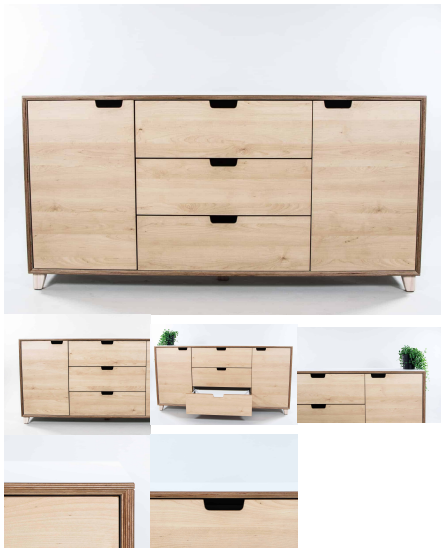

CREDENZA WITH DRAWERS 1600L

1600L Credenza unit

Cabinet Colour TBC, White, Maple
Drawer/Door Colour TBC, White, Maple
Base Options Feet, Plinth, TBC, Wheels

Product Materials:
Product Dimensions: 1600L x 395W x 800H
Joinery Hours: 4
Engineering Hours:
Dispatch Hours: 0.25
Cubic Metres: 0.505

[Read More](#)

SKU: 4034

Price: $2,158.00 + GST

Categories: [Credenza Cabinets](#), [Storage](#), [Teachers](#)

Tag: [Cabinets](#)