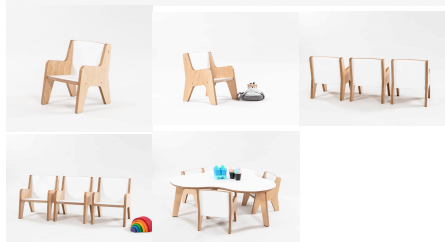

LITTLE PLY CHAIR

18mm Futura/Eco Spectrum - This chair was used for BS Papamoa Plaza

Product Materials:

Product Dimensions: 276L x 298W x 353H

Joinery Hours: 0.5

Engineering Hours:

Dispatch Hours: 0.05

Cubic Metres: 0.029

[Read More](#)

SKU: 2005

Price: $172.00 + GST

Categories: [Chairs](#), [Seating](#), [Seating](#), [Under $500](#)

Tags: [Chairs](#), [Under500](#)