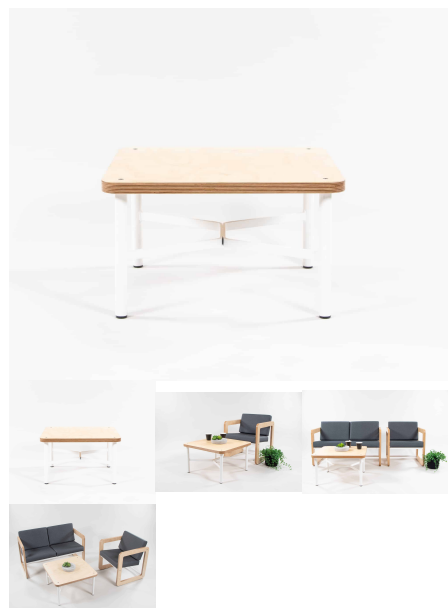

ALBY TABLE

Table Top Colour TBC, White, Maple
Powder Coated Steel Mannex White, Matt Bond Rivergum, Matt Bone White, Matt Desert Sand, Matt Scoria, Matt Storm Blue, Matt Wizard, TBC, Textura Black, Textura Charcoal, Textura Sandstone Grey, Textura Titania

Product Materials:
Product Dimensions: 500sq x 300H
Joinery Hours: .19
Engineering Hours: 0.75
Dispatch Hours: 0.2
Cubic Metres: .075

[Read More](#)
SKU: 3022
Price: $287.00 + GST
Categories: [Tables](#), [Tables](#), [Under $500](#)
Tag: [Creative](#)