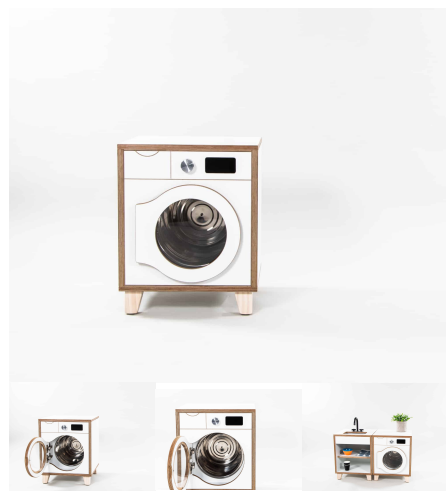

[Read More](#)

**SKU:** 5007

**Price:** \$519.00 + GST

**Categories:** [Family Play](#), [Family Play + Houses](#), [Play and Explore](#), [Under \\$500](#)

**Tag:** [Family Play](#)