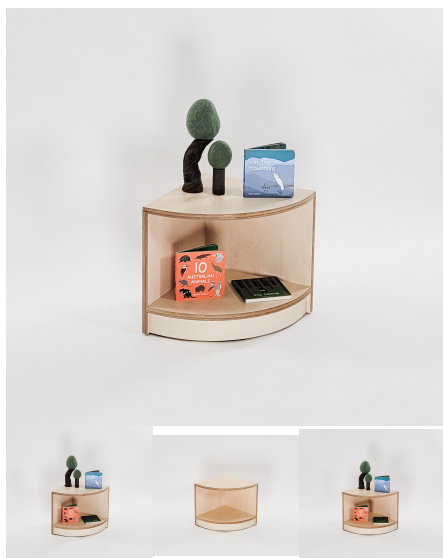

CORNER SHELF 400

Cabinet Colour TBC, White, Maple

Product Materials:

Product Dimensions: 395L x 395W x 400H

Joinery Hours: 1.16

Engineering Hours: 0

Dispatch Hours: 0.1

Cubic Metres: 0.06

[Read More](#)

SKU: 4054

Price: $445.00 + GST

Categories: [Multi Shelving](#), [Storage](#), [Uncategorised](#)