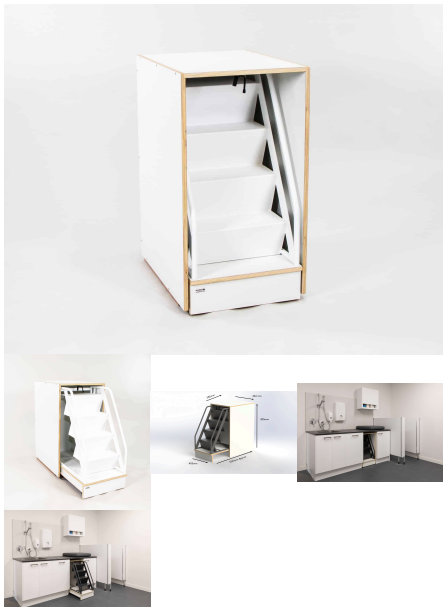

STEPS IN A BOX

Steps in a Box

Powder Coated Steel Mannex White, Matt Bond Rivergum, Matt Bone White, Matt Desert Sand, Matt Scoria, Matt Storm Blue, Matt Wizard, TBC, Textura Black, Textura Charcoal, Textura Sandstone Grey, Textura Titania

Product Materials:
Product Dimensions: 446L x 585W x 825H
Joinery Hours: 1.25
Engineering Hours: 1.56
Dispatch Hours: 0.35
Cubic Metres: .22

[Read More](#)
SKU: 6002
Price: $968.00 + GST
Categories: [Changing](#), [Teachers](#)
Tag: [Teachers](#)