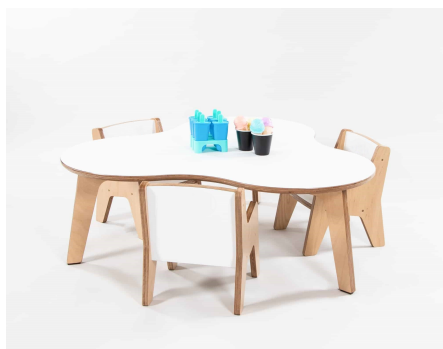

3POD TABLE AND CHAIR WITH ARMS (SET)

Product Materials:
Product Dimensions:
Joinery Hours:
Engineering Hours:
Dispatch Hours:
Cubic Metres:

[Read More](#)

SKU: N/A

Price: From: $595.00 + GST

Categories: [Infant / Babyfirst Sets](#), [Table & Seating Sets](#)