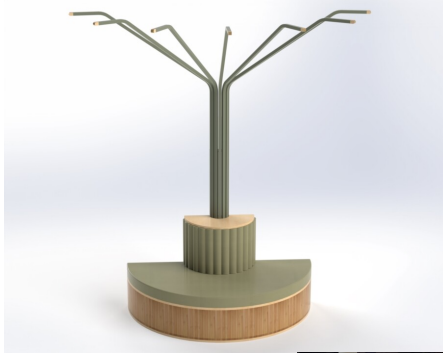

TREE OF IMAGINARIUMS

Cabinet Colour TBC, White, Maple
Powder Coated Steel Mannex White, Matt Bond Rivergum, Matt Bone White, Matt Desert Sand, Matt Scoria, Matt Storm Blue, Matt Wizard, TBC, Textura Black, Textura Charcoal, Textura Sandstone Grey, Textura Titania
Upholstery Colour Gunmetal, TBC, Army, Coral, Ether, Mustard, Natural, Navy, Rain, Sage, Stone, Tussock, Walnut

Product Materials:

Product Dimensions: 2405L x 1238W x 2596/2296H

Joinery Hours: 6.75

Engineering Hours: 5

Dispatch Hours: 1.5

Cubic Metres: 1.342

[Read More](#)

SKU: 2060

Price: $4,338.00 + GST

Categories: [Family Play + Houses](#), [Play and Explore](#)

PRESCHOOL KITCHEN (FOUR-BAY)

Door/Panel Front Colour TBC, White, Maple
Cabinet Colour TBC, White, Maple
Base Options Feet, Plinth, TBC

Product Materials:

Product Dimensions: 1526L x 395W x 600/900H

Joinery Hours: 6.5

Engineering Hours: .2

Dispatch Hours: 1.5

Cubic Metres: 0.54

[Read More](#)

SKU: 5102

Price: $2,293.00 + GST

Category: [Family Play + Houses](#)