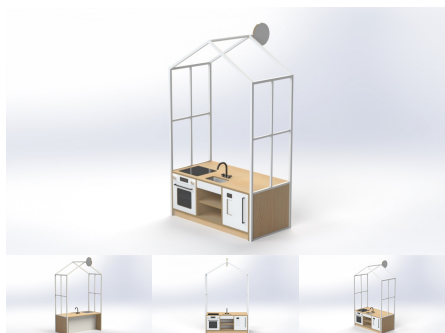

BREAKFAST BAR HOUSE (PRESCHOOL)

Cabinet Colour TBC, White, Maple

Door & Front Colour White, Maple, TBC

Powder Coated Steel Mannex White, Matt Bond Rivergum, Matt Bone White, Matt Desert Sand, Matt Scoria, Matt Storm Blue, Matt Wizard, TBC, Textura Black, Textura Charcoal, Textura Sandstone Grey, Textura Titania

Customised Sign TBC

Product Materials:

Product Dimensions: 1200L x 600W x 1950H

Joinery Hours: 2.58

Engineering Hours: 4

Dispatch Hours: 1

Cubic Metres: 1.404

[Read More](#)

SKU: 5090

Price: $2,158.00 + GST

Categories: [Family Play + Houses](#), [Play and Explore](#), [Uncategorised](#)