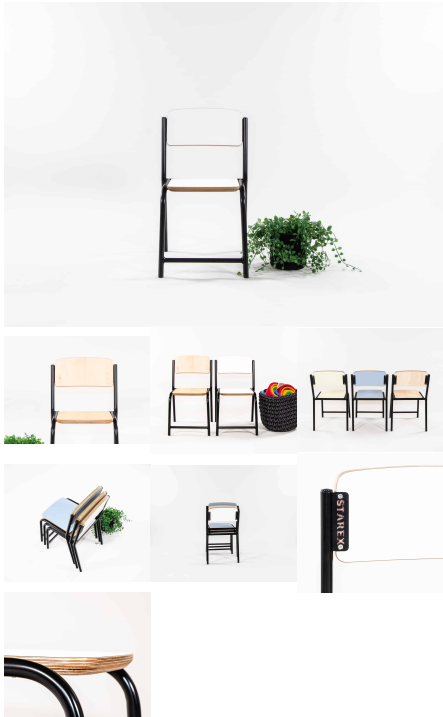

FERGUS STACKING CHAIR

Chair Height 220H (Infants), 285H (Toddlers), 320H (Preschoolers), TBC
Seat/Back Colour Taupe Grey, TBC, White, Maple, Denim, Saffron, Wasabi
Powder Coated Steel Mannex White, Matt Bond Rivergum, Matt Bone White, Matt Desert Sand, Matt Scoria, Matt Storm Blue, Matt Wizard, TBC, Textura Black, Textura Charcoal, Textura Sandstone Grey, Textura Titania

Product Materials:
Product Dimensions:
Joinery Hours: 0.13
Engineering Hours: 0.25
Dispatch Hours: 0.07
Cubic Metres: 0.071

[Read More](#)
SKU: 2002
Price: $121.00 + GST
Categories: [Chairs](#), [Seating](#), [Seating](#), [Under $500](#)
Tags: [Chairs](#), [Under500](#)