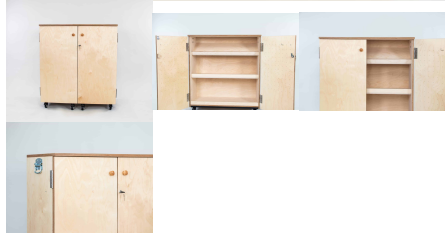

CARPENTRY CABINET

Wheel Base Colour   Textura Black

Product Materials:

Product Dimensions: 900L x 430W x 1000H

Joinery Hours: 2.5

Engineering Hours: 0.75

Dispatch Hours: 1

Cubic Metres: 0.387

[Read More](#)

SKU: 5057

Price: $1,358.00 + GST

Categories: [Play and Explore](#), [Practical Life](#)