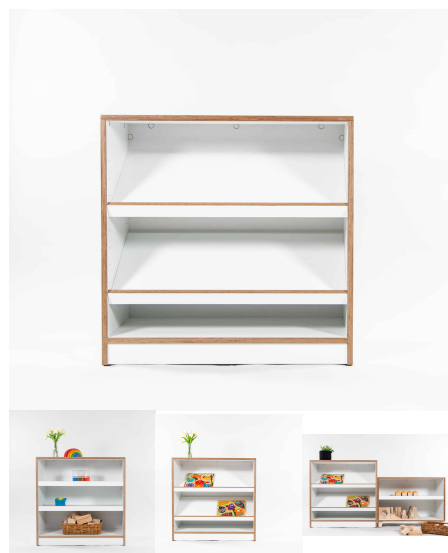

MULTI SHELF 1200 X 800

Multipurpose shelving Unit 2 x Adj shelf flat or angled. Timber Feet, Wheels or Plinth Variant. White units will be using 16mm White HPL as the back. Woodgrain other colour units will be using 18mm Futura Backs. Have priced as an average price.

Cabinet Colour TBC, White, Maple
Base Options Feet, Plinth, TBC, Wheels

Product Materials:
Product Dimensions: 1200L x 395W x 800H
Joinery Hours: 1.3
Engineering Hours: 0
Dispatch Hours: 0.15
Cubic Metres: .38

[Read More](#)

SKU: 4019

Price: $810.00 + GST

Categories: [Multi Shelving](#), [Storage](#)

Tag: [Multi Shelving](#)