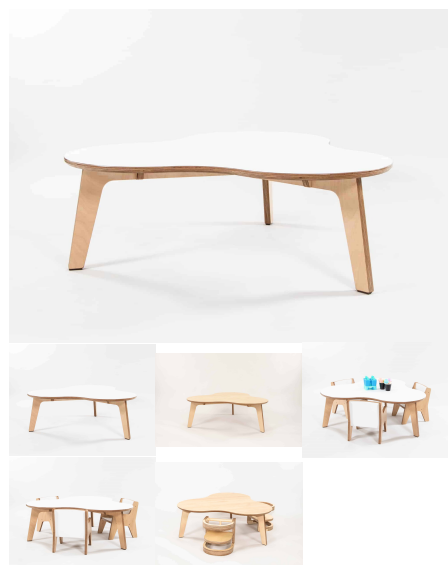

3POD TABLE

18mm Futura Top and 24mm Futura/Eco Spectrum Legs

Table Top Colour TBC, White, Maple
Product Materials:
Product Dimensions: 960L x 900W x 340H
Joinery Hours: 1
Engineering Hours: 0
Dispatch Hours: 0.1
Cubic Metres: .29

[Read More](#)
SKU: 3013
Price: $482.00 + GST
Categories: [Creative](#), [Tables](#), [Tables](#), [Under $500](#)
Tag: [Creative](#)