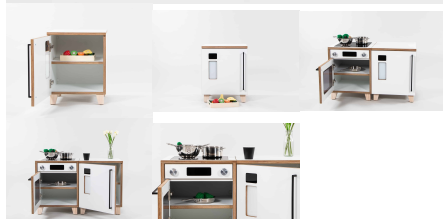

FRIDGE - INFANT & TODDLER

Family Play Single Fridge. Timber feet, wheels or plinth variants available.

Cabinet Colour TBC, White, Maple
Door/Panel Front Colour TBC, White, Maple
Base Options Feet, Plinth, TBC, Wheels

Product Materials:
Product Dimensions: 395L x 395W x 500H
Joinery Hours: 0.75
Engineering Hours: 0
Dispatch Hours: 0.2
Cubic Metres: .078

[Read More](#)
SKU: 5005
Price: $442.00 + GST
Categories: [Family Play](#), [Family Play + Houses](#), [Play and Explore](#), [Under $500](#)
Tag: [Family Play](#)