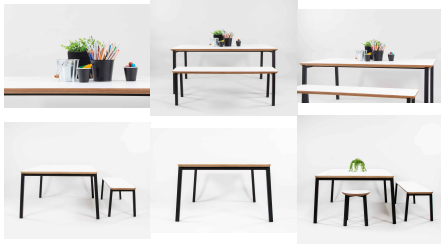

BEN TABLE

Table Height 450H (Toddlers), 500H (Preschoolers), TBC
Table Top Colour TBC, White, Maple
Powder Coated Steel Mannex White, Matt Bond Rivergum, Matt Bone White, Matt Desert Sand, Matt Scoria, Matt Storm Blue, Matt Wizard, TBC, Textura Black, Textura Charcoal, Textura Sandstone Grey, Textura Titania

Product Materials:
Product Dimensions: 1200L x 800W x 450/500H
Joinery Hours: 0.3
Engineering Hours: 0.75
Dispatch Hours: 0.16
Cubic Metres: 0.432

[Read More](#)
SKU: 3023
Price: $595.00 + GST
Categories: [Rectangle](#), [Tables](#)
Tag: [Art](#)