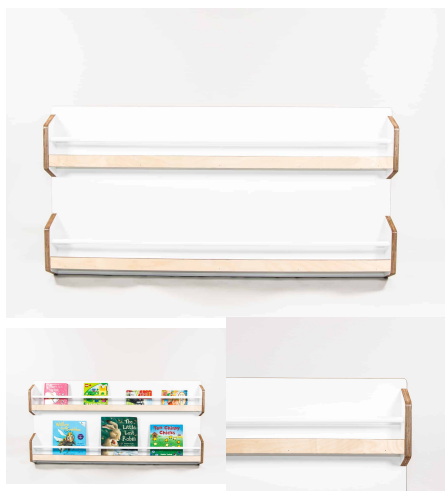

WALL MOUNTED BOOK SHELF 1600L

Wall Mounted two tier book shelf. Futura with Dowel support rails

Cabinet Colour TBC, White, Maple

Powder Coated Steel Mannex White, TBC, Textura Black

Product Materials:

Product Dimensions: 1600L x 120W x 600H

Joinery Hours: 0.75

Engineering Hours: 0.1

Dispatch Hours: 0.1

Cubic Metres: 0.115

[Read More](#)

SKU: 4003

Price: $484.00 + GST

Categories: [Blocks + Book & Puzzles](#), [Storage](#), [Storage](#), [Under $500](#)

Tag: [Book + Puzzle](#)