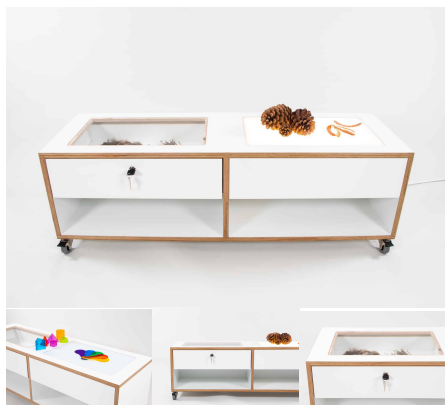

DISCOVERY STATION - PRESCHOOL

Cabinet Colour TBC, White, Maple
Base Options Feet, Plinth, TBC, Wheels

Product Materials:
Product Dimensions: 1200L x 395W x 600H
Joinery Hours: 2.5
Engineering Hours:
Dispatch Hours: 1.1
Cubic Metres: 0.284

[Read More](#)

SKU: 5055

Price: $1,293.00 + GST

Categories: [Light + Nature Units](#), [Play and Explore](#)

Tag: [Lightboxes](#)