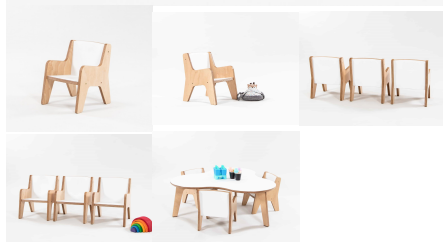

LITTLE PLY CHAIR

18mm Futura/Eco Spectrum - This chair was used for BS Papamoa Plaza

Product Materials:

Product Dimensions: 276L x 298W x 353H

Joinery Hours: 0.5

Engineering Hours:

Dispatch Hours: 0.05

Cubic Metres: 0.029

[Read More](#)

SKU: 2005

Price: $172.00 + GST

Categories: [Chairs](#), [Seating](#), [Seating](#), [Under $500](#)

Tags: [Chairs](#), [Under500](#)