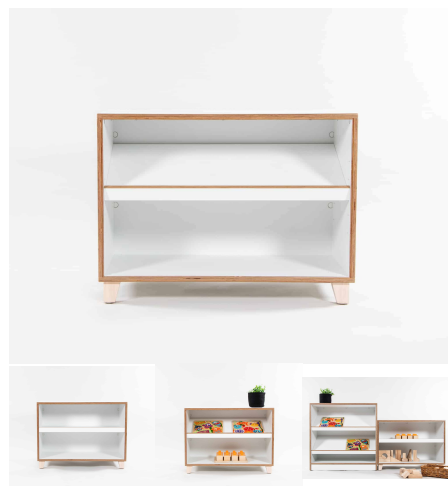

MULTI SHELF 1200 X 600

Multipurpose shelving Unit 1 x Adj shelf flat or angled. Timber Feet, Wheels or Plinth Variant. White units will be using 16mm White HPL as the back. Woodgrain other colour units will be using 18mm Futura Backs. Have priced as an average price.

Cabinet Colour TBC, White, Maple
Base Options Feet, Plinth, TBC, Wheels

Product Materials:
Product Dimensions: 1200L x 395W x 600H
Joinery Hours: 1.2
Engineering Hours: 0
Dispatch Hours: 0.15
Cubic Metres: .28

[Read More](#)

SKU: 4018

Price: $701.00 + GST

Categories: [Multi Shelving](#), [Storage](#)

Tag: [Multi Shelving](#)