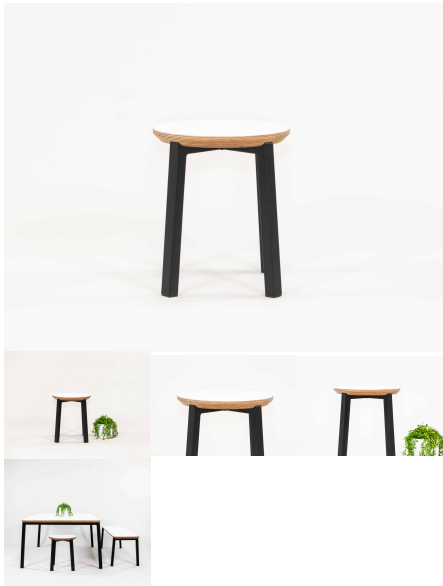

BEN STOOL

Stool - matches with the 1200L Ben Art Table. Powder Coated Steel frame. 10 45 edge detail on seat top. Variable heights of 320mm and 285mm

Stool Height	285H (Toddlers), 320H (Preschoolers), TBC
Seat Colour	TBC, White, Maple Mannex White, Matt Bond Rivergum, Matt Bone White, Matt Desert Sand, Matt Scoria, Matt Storm Blue, Matt Wizard, TBC, Textura Black, Textura Charcoal, Textura Sandstone Grey, Textura Titania
Powder Coated Steel	

Product Materials:

Product Dimensions: 285Dia

Joinery Hours: 0.16

Engineering Hours: 0.5

Dispatch Hours: 0.1

Cubic Metres: 0.023

[Read More](#)

SKU: 2007

Price: $206.00 + GST

Categories: [Seating](#), [Seating](#), [Stools](#), [Under $500](#)

Tag: [Stools](#)