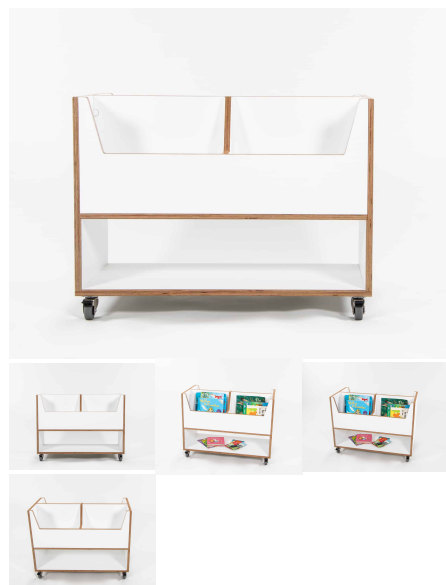

BOOK STORAGE 600H

Book Storage with Shelf. Timber feet, Wheels and Plinth options available.

Cabinet Colour TBC, White, Maple
Base Options Feet, Plinth, TBC, Wheels

Product Materials:
Product Dimensions: 800L x 395W x 600H
Joinery Hours: 1.25
Engineering Hours: 0
Dispatch Hours: 0.15
Cubic Metres: .189

[Read More](#)

SKU: 4005

Price: $648.00 + GST

Categories: [Blocks + Book & Puzzles](#), [Storage](#)

Tag: [Book + Puzzle](#)