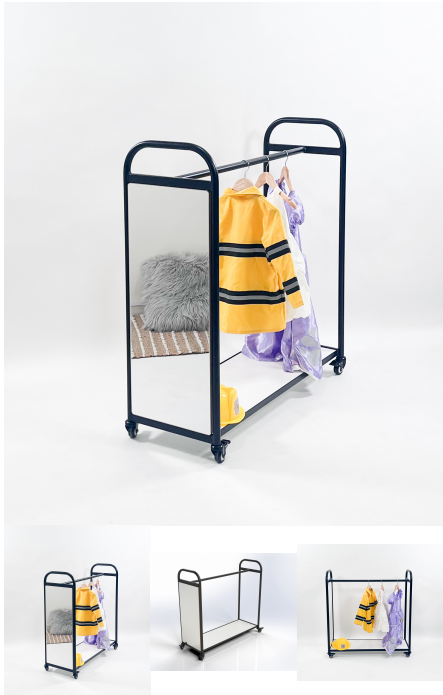

DRESS UP MOBILE MIRROR WITH RAIL

Cabinet Colour TBC, White, Maple
Powder Coated Steel Mannex White, Matt Bond Rivergum, Matt Bone White, Matt Desert Sand, Matt Scoria, Matt Storm Blue, Matt Wizard, TBC, Textura Black, Textura Charcoal, Textura Sandstone Grey, Textura Titania

Product Materials: Powder Coated Steel, 18mm Futura, Acrylic Mirror
Product Dimensions: 1045L x 395W x 1100H
Joinery Hours: .5
Engineering Hours: 1.33
Dispatch Hours: .12
Cubic Metres: .454

[Read More](#)

SKU: 5077

Price: $644.00 + GST

Categories: [Dress Up + Mirrors](#), [Play and Explore](#)