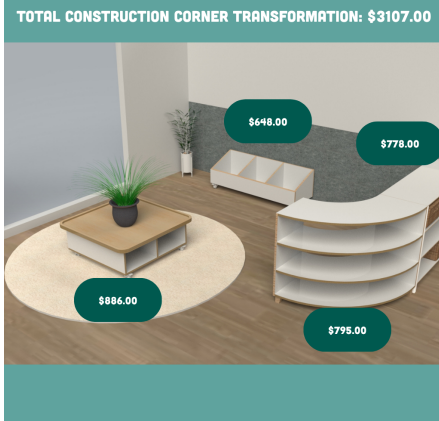

CONSTRUCTION CORNER TRANSFORMATION (BUNDLE)

Product Materials:
Product Dimensions:
Joinery Hours:
Engineering Hours:
Dispatch Hours:
Cubic Metres:

[Read More](#)

SKU: N/A

Price: $3,107.00 + GST

Categories: [Bundles](#), [Uncategorised](#), [Under $5000 Bundles](#)