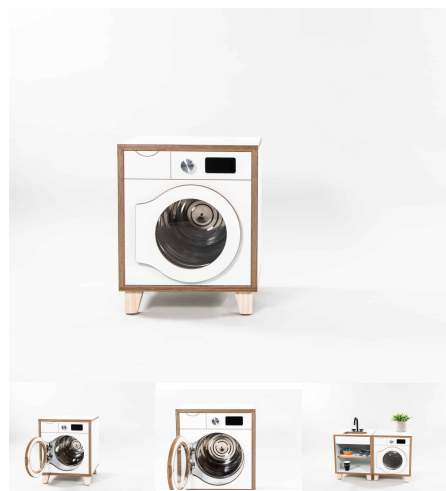

WASHING MACHINE - PRESCHOOL

Cabinet Colour TBC, White, Maple
Door/Panel Front Colour TBC, White, Maple
Base Options Feet, Plinth, TBC, Wheels

Product Materials:
Product Dimensions: 395L x 395W x 600H
Joinery Hours: 1
Engineering Hours: 0
Dispatch Hours: 0.25
Cubic Metres: .093

[Read More](#)

SKU: 5008

Price: $519.00 + GST

Categories: [Family Play](#), [Family Play + Houses](#), [Play and Explore](#), [Under $500](#)

Tag: [Family Play](#)