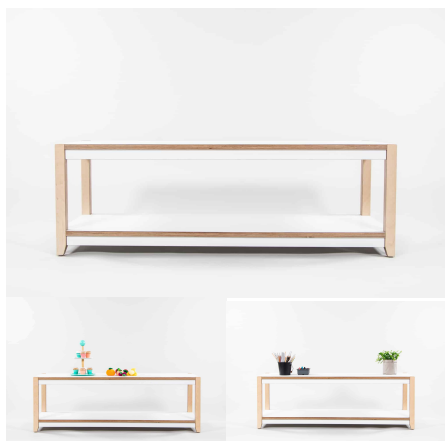

2 TIERED SHELF

Cabinet Colour TBC, White, Maple

Product Materials:

Product Dimensions: 1200L x 395W x 400H

Joinery Hours: 1.25

Engineering Hours: 0

Dispatch Hours: 0.1

Cubic Metres: .189

[Read More](#)

SKU: 4029

Price: $524.00 + GST

Categories: [Storage](#), [Storage](#), [Tiered Shelving](#), [Under $500](#)

Tag: [Tiered Shelving](#)