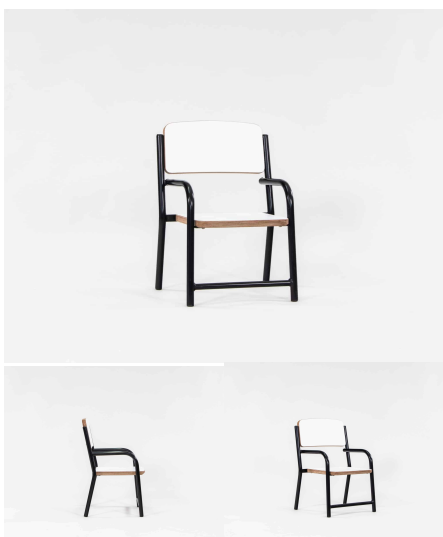

CHARLIE CHAIR

Stacking Chair with arms offered in 2 seat height variants (285H and 220H). Also available with a removable support pole. Powder Coated Steel Frame with 18mm Futura Seat and Back

Seat/Back Colour TBC, White, Maple, Denim, Saffron, Wasabi
Mannex White, Matt Bond Rivergum, Matt Bone White, Matt Desert Sand, Matt Scoria, Matt Storm Blue, Matt Wizard, TBC, Textura Black, Textura Charcoal, Textura Sandstone Grey, Textura Titania

Powder Coated Steel

Chair Height 220H (Infants), 285H (Toddlers), TBC

Product Materials:
Product Dimensions:
Joinery Hours: 0.13
Engineering Hours: 0.25
Dispatch Hours: 0.07
Cubic Metres: 0.063

[Read More](#)

SKU: 2003

Price: $121.00 + GST

Categories: [Chairs](#), [Seating](#), [Seating](#), [Under $500](#)

Tag: [Chairs](#)