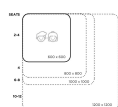

1200 SQUARE PUFFER TABLE

Powder Coated Steel Frame. Futura Top with 10 45 edge detail.

Powder Coated Steel

Mannex White, Matt Bond Rivergum, Matt Bone White, Matt Desert Sand, Matt Scoria, Matt Storm Blue, Matt Wizard, TBC, Textura Black, Textura Charcoal, Textura Sandstone Grey, Textura Titania
385H (Infants), 450H (Toddlers), 500H (Preschoolers), TBC

Table Height

PVC T-Edge Colour

Black, Grey, None, Tawa, TBC

Product Materials:

Product Dimensions: 1200L x 1200W

Joinery Hours: 0.35

Engineering Hours: 0.5

Dispatch Hours: 0.1

Cubic Metres: .648

[Read More](#)

SKU: 3017

Price: $454.00 + GST

Categories: [Square](#), [Tables](#)

Tag: [Creative](#)

1200X600 RECTANGLE TABLE

Powder Coated Steel Frame. Futura Top with 10 45 edge detail.

Table Height

385H (Infants), 450H (Toddlers), 500H (Preschoolers), TBC

Table Top Colour

TBC, White, Maple

Powder Coated Steel

Mannex White, Matt Bond Rivergum, Matt Bone White, Matt Desert Sand, Matt Scoria, Matt Storm Blue, Matt Wizard, TBC, Textura Black, Textura Charcoal, Textura Sandstone Grey, Textura Titania

Product Materials:

Product Dimensions: 1200L x 600W

Joinery Hours: 0.2

Engineering Hours: 0.5

Dispatch Hours: 0.1

Cubic Metres: .324

[Read More](#)

SKU: 3009

Price: $373.00 + GST

Categories: [Rectangle](#), [Tables](#), [Tables](#), [Under $500](#)

Tag: [Rectangle](#)