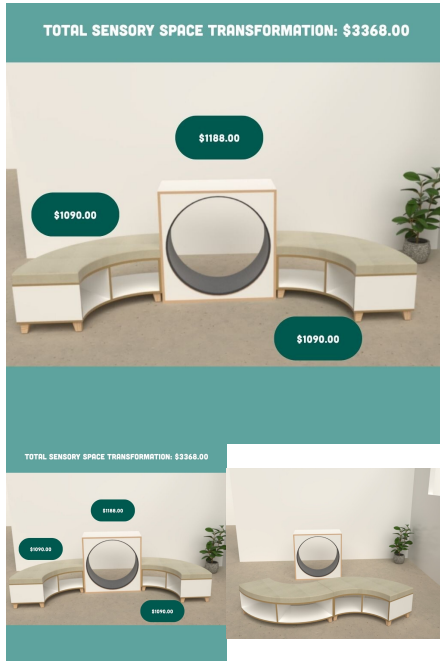

SENSORY SPACE TRANSFORMATION (BUNDLE)

Product Materials:
Product Dimensions:
Joinery Hours:
Engineering Hours:
Dispatch Hours:
Cubic Metres:

[Read More](#)

SKU: N/A

Price: $3,368.00 + GST

Categories: [Bundles](#), [Under $5000 Bundles](#)