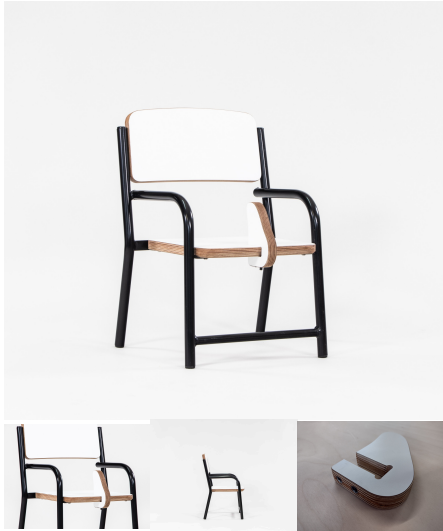

CHARLIE CHAIR WITH POMMEL

Stacking Chair with arms offered in 2 seat height variants (285H and 220H). Also available with a removable support pole. Powder Coated Steel Frame with 18mm Futura Seat and Back

Chair Height 220H (Infants), 285H (Toddlers), 320H (Preschoolers), TBC

Seat/Back Colour TBC, White, Maple, Denim, Saffron, Wasabi
Mannex White, Matt Bond Rivergum, Matt Bone White, Matt Desert Sand, Matt Scoria, Matt Storm Blue, Matt Wizard, TBC, Textura Black, Textura Charcoal, Textura Sandstone Grey, Textura Titania

Powder Coated Steel

Product Materials:
Product Dimensions:
Joinery Hours: 0.296
Engineering Hours: 0.25
Dispatch Hours: 0.47
Cubic Metres: 0.063

[Read More](#)

SKU: 2003-1

Price: $192.00 + GST

Categories: [Chairs](#), [Seating](#), [Seating](#), [Under $500](#)

Tag: [Chairs](#)