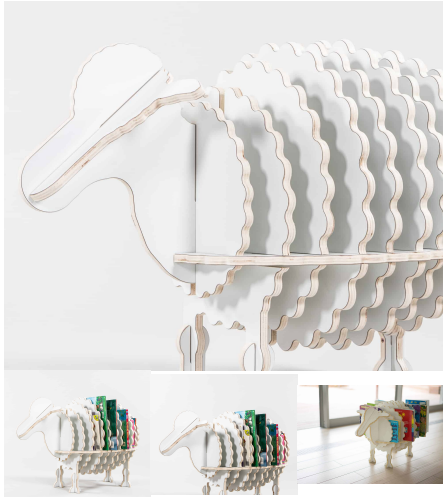

## LOUIE (BOOKSHELF)

Sheep Book Storage

**Product Materials:**

**Product Dimensions:** 900L x 490W x 520H

**Joinery Hours:** 1

**Engineering Hours:**

**Dispatch Hours:** 0.15

**Cubic Metres:** 0.229