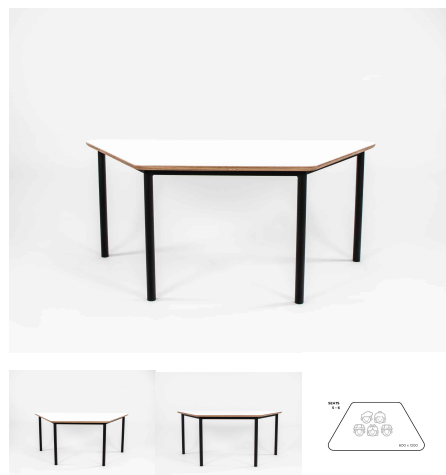

1200 TRAPEZOID TABLE

Table Height 385H (Infants), 450H (Toddlers), 500H (Preschoolers), TBC
Table Top Colour TBC, White, Maple
Powder Coated Steel Mannex White, Matt Bond Rivergum, Matt Bone White, Matt Desert Sand, Matt Scoria, Matt Storm Blue, Matt Wizard, TBC, Textura Black, Textura Charcoal, Textura Sandstone Grey, Textura Titania

Product Materials: Powder Coated Steel Frame. Futura Top with 10 45 edge detail.

Product Dimensions: 1200L x 560W

Joinery Hours: 0.25

Engineering Hours: 0.66

Dispatch Hours: 0.1

Cubic Metres: 0.30

[Read More](#)

SKU: 3021

Price: $384.00 + GST

Categories: [Creative](#), [Tables](#), [Tables](#), [Under $500](#)

Tag: [Creative](#)