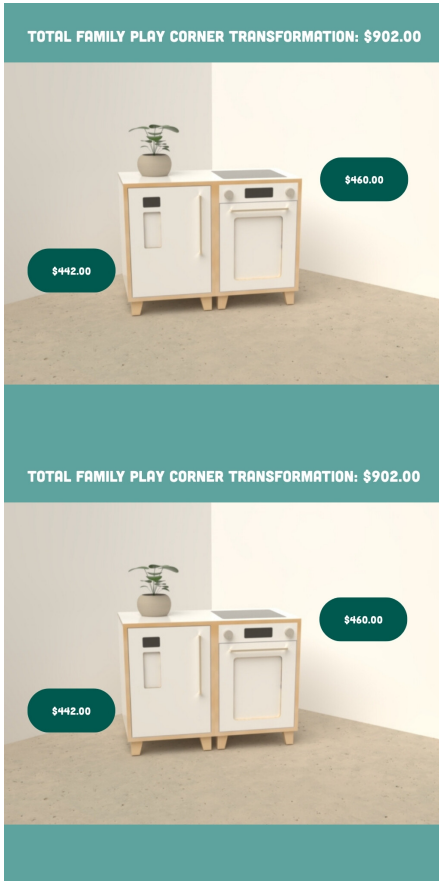

FAMILY PLAY CORNER TRANSFORMATION (BUNDLE)

Product Materials:
Product Dimensions:
Joinery Hours:
Engineering Hours:
Dispatch Hours:
Cubic Metres:

[Read More](#)

SKU: N/A

Price: $902.00 + GST

Categories: [Bundles](#), [Under $1000 Bundles](#)