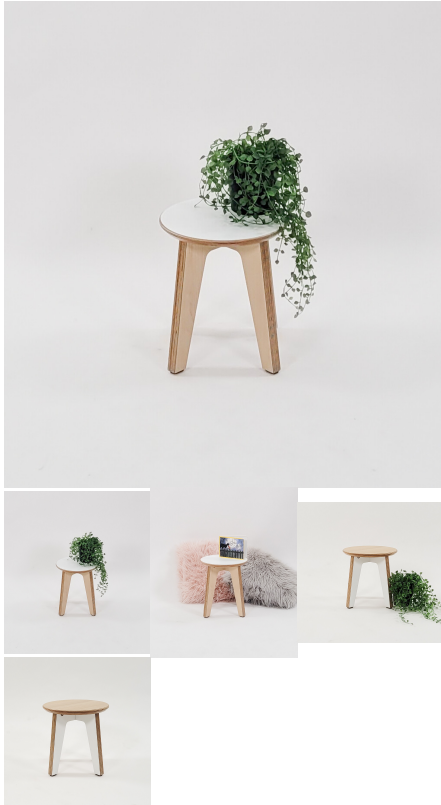

## MILLIE STOOL

**Stool Height** 285H (Toddlers), 320H (Preschoolers), TBC  
**Seat Colour** TBC, White, Maple  
**Legs Colour** White, Maple, TBC

**Product Materials:**  
**Product Dimensions:** 285Dia  
**Joinery Hours:** 0.5  
**Engineering Hours:**  
**Dispatch Hours:** 0.1  
**Cubic Metres:** 0.02