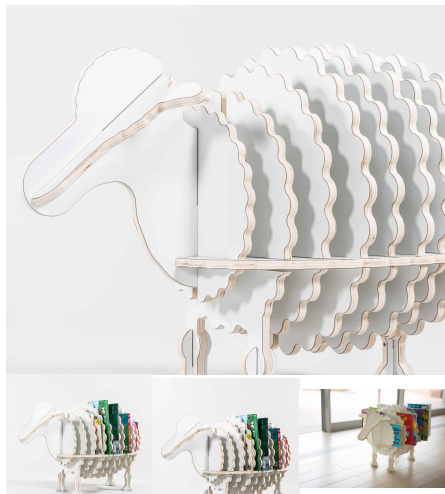

LOUIE (BOOKSHELF)

Sheep Book Storage

Product Materials:

Product Dimensions: 900L x 490W x 520H

Joinery Hours: 1

Engineering Hours:

Dispatch Hours: 0.15

Cubic Metres: 0.229

[Read More](#)

SKU: 4010

Price: $524.00 + GST

Categories: [Blocks + Book & Puzzles](#), [Storage](#), [Storage](#), [Under $500](#)

Tag: [Book + Puzzle](#)