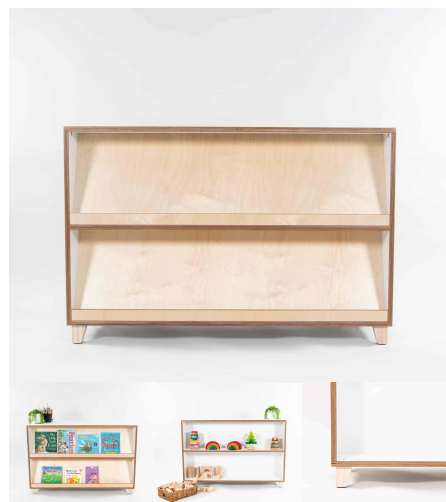

BOOK & PUZZLE STORAGE 1200L

Cabinet Colour TBC, White, Maple
Base Options Feet, Plinth, TBC, Wheels

Product Materials:
Product Dimensions: 1200L x 395W x 800H
Joinery Hours: 2
Engineering Hours: 0
Dispatch Hours: 0.15
Cubic Metres: .38

[Read More](#)

SKU: 4007

Price: $1,076.00 + GST

Categories: [Blocks + Book & Puzzles](#), [Storage](#)

Tag: [Book + Puzzle](#)