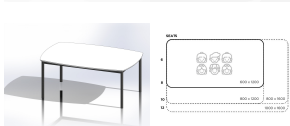

1600X1000 RECTANGLE TABLE

Powder Coated Steel Frame. Futura Top with 10 45 edge detail.

Table Height 385H (Infants), 450H (Toddlers), 500H (Preschoolers), TBC
Table Top Colour TBC, White, Maple
Powder Coated Steel Mannex White, Matt Bond Rivergum, Matt Bone White, Matt Desert Sand, Matt Scoria, Matt Storm Blue, Matt Wizard, TBC, Textura Black, Textura Charcoal, Textura Sandstone Grey, Textura Titania

Product Materials:
Product Dimensions: 1600L x 1000W
Joinery Hours: 0.25
Engineering Hours: 0.5
Dispatch Hours: 0.1
Cubic Metres: .72

[Read More](#)

SKU: 3012

Price: $589.00 + GST

Categories: [Rectangle](#), [Tables](#)

Tag: [Rectangle](#)

1600X1000 RECTANGLE PUFFER TABLE

Powder Coated Steel Frame. Futura Top with 10 45 edge detail.

Table Height 385H (Infants), 450H (Toddlers), 500H (Preschoolers), TBC
Table Top Colour TBC, White, Maple
Powder Coated Steel Mannex White, Matt Bond Rivergum, Matt Bone White, Matt Desert Sand, Matt Scoria, Matt Storm Blue, Matt Wizard, TBC, Textura Black, Textura Charcoal, Textura Sandstone Grey, Textura Titania

Product Materials:
Product Dimensions: 1600L x 1000W
Joinery Hours: 0.3
Engineering Hours: 0.5
Dispatch Hours: 0.1
Cubic Metres: 0.72

[Read More](#)

SKU: 3038

Price: $589.00 + GST

Categories: [Rectangle](#), [Tables](#)

Tag: [Creative](#)