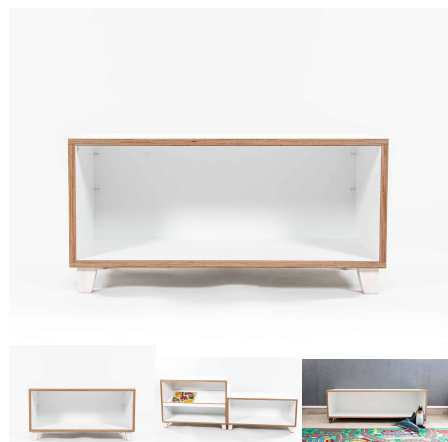

MULTI SHELF 1200 X 400

Cabinet Colour TBC, White, Maple
Base Options Feet, Plinth, TBC, Wheels

Product Materials:
Product Dimensions: 1200L x 395W x 400H
Joinery Hours: 0.75
Engineering Hours: 0
Dispatch Hours: 0.15
Cubic Metres: .19

[Read More](#)

SKU: 4017

Price: $485.00 + GST

Categories: [Multi Shelving](#), [Storage](#), [Storage](#), [Under $500](#)

Tag: [Multi Shelving](#)