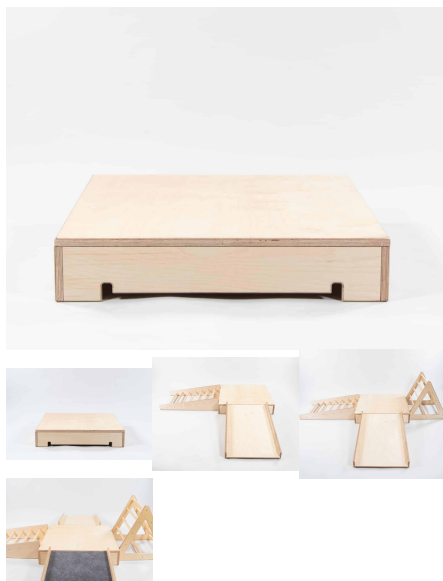

BABYFIRST

Made with love by our Starex craftsmen.

All equipment is manufactured ensuring smooth and rounded edges for optimum safety for infants to explore & develop in the safest of ways.

BASE

Base - Part of Crawling Ramp Kitset

Product Materials:

Product Dimensions: 700sq x 140H

Joinery Hours: 1.25

Engineering Hours:

Dispatch Hours: 0.1

Cubic Metres: 0.068

[Read More](#)

SKU: 7014

Price: $360.00 + GST

Categories: [Babyfirst](#), [Babyfirst](#)

Tags: [Babyfirst](#), [Under500](#)