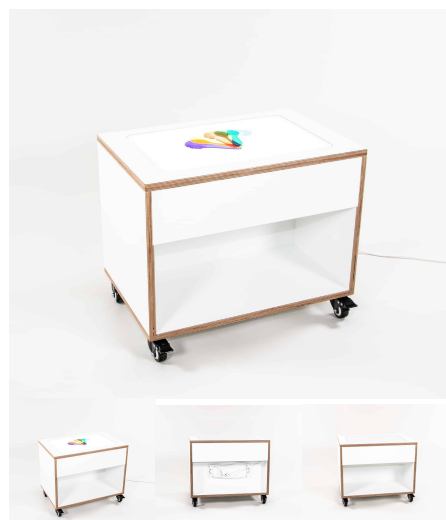

LIGHTBOX SINGLE - PRESCHOOL

Single Lightbox. Timber feet, Wheels and Plinth options available. I would like an adjustable shelf added to this unit.

Cabinet Colour TBC, White, Maple
Base Options Feet, Plinth, TBC, Wheels
Product Materials:
Product Dimensions: 600L x 395W x 600H
Joinery Hours: 1.25
Engineering Hours:
Dispatch Hours: 1
Cubic Metres: 0.14

[Read More](#)

SKU: 5051

Price: $697.00 + GST

Categories: [Light + Nature Units](#), [Play and Explore](#)

Tag: [Lightboxes](#)