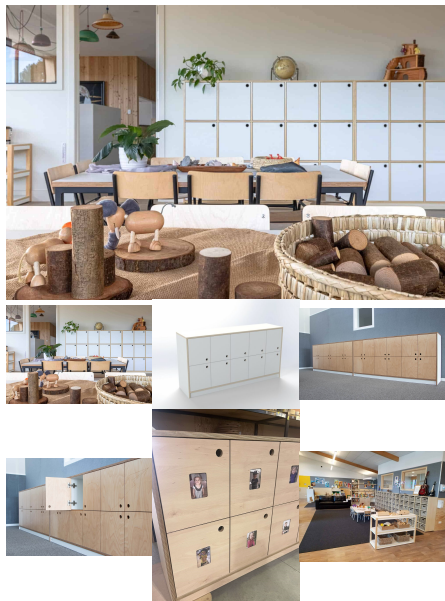

Product Materials:
Product Dimensions:
Joinery Hours:
Engineering Hours:
Dispatch Hours:
Cubic Metres:

[Read More](#)

SKU: 5103

Price: \$75.00 + GST

Category: [Accessories](#)

LOCKERS

Collage of Images and perhaps online questionnaire on website for customers to create a POA