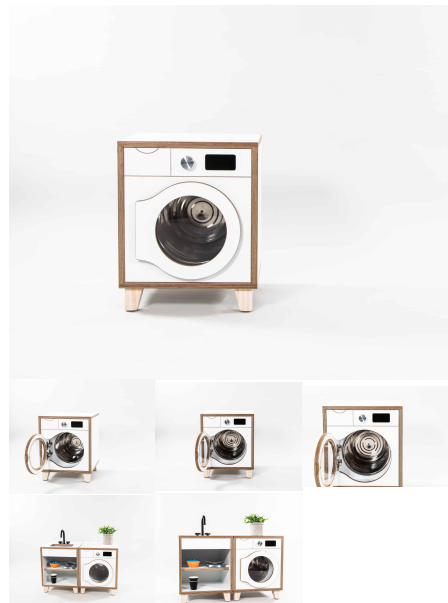

[Read More](#)

SKU: 5006

Price: \$442.00 + GST

Categories: [Family Play](#), [Family Play + Houses](#), [Play and Explore](#), [Under \\$500](#)

Tag: [Family Play](#)

WASHING MACHINE - INFANT & TODDLER

Cabinet Colour TBC, White, Maple
Door/Panel Front Colour TBC, White, Maple
Base Options Feet, Plinth, TBC, Wheels