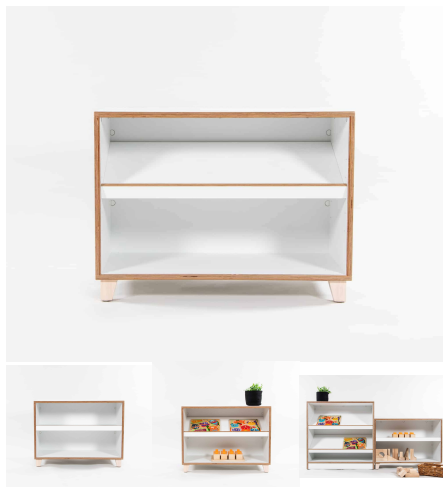

Tag: [Multi Shelving](#)

MULTI SHELF 1200 X 600

Multipurpose shelving Unit 1 x Adj shelf flat or angled. Timber Feet, Wheels or Plinth Variant. White units will be using 16mm White HPL as the back. Woodgrain other colour units will be using 18mm Futura Backs. Have priced as an average price.