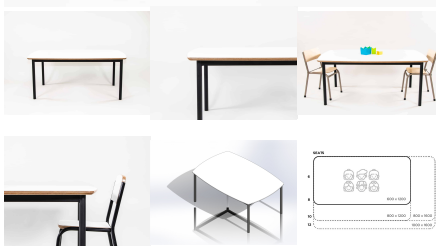

1200X800 RECTANGLE TABLE

Table Height 385H (Infants), 450H (Toddlers), 500H (Preschoolers), TBC
Table Top Colour TBC, White, Maple
Powder Coated Steel Mannex White, Matt Bond Rivergum, Matt Bone White, Matt Desert Sand, Matt Scoria, Matt Storm Blue, Matt Wizard, TBC, Textura Black, Textura Charcoal, Textura Sandstone Grey, Textura Titania

Product Materials:
Product Dimensions: 1200L x 800W
Joinery Hours: 0.25
Engineering Hours: 0.5
Dispatch Hours: 0.1
Cubic Metres: .432

[Read More](#)

SKU: 3010

Price: $427.00 + GST

Categories: [Rectangle](#), [Tables](#), [Tables](#), [Under $500](#)

Tag: [Rectangle](#)

1200X800 RECTANGLE PUFFER TABLE

Powder Coated Steel Frame. Futura Top with 10 45 edge detail.

Table Height 385H (Infants), 450H (Toddlers), 500H (Preschoolers), TBC
Table Top Colour TBC, White, Maple
Table Top Edge Detail Ply Edge, PVC T-Edge, TBC
Powder Coated Steel Mannex White, Matt Bond Rivergum, Matt Bone White, Matt Desert Sand, Matt Scoria, Matt Storm Blue, Matt Wizard, TBC, Textura Black, Textura Charcoal, Textura Sandstone Grey, Textura Titania

Product Materials:
Product Dimensions: 1200L x 800W
Joinery Hours: 0.3
Engineering Hours: 0.5
Dispatch Hours: 0.1
Cubic Metres: .432

[Read More](#)

SKU: 3018

Price: $427.00 + GST

Categories: [Rectangle](#), [Tables](#), [Tables](#), [Under $500](#)

Tag: [Creative](#)