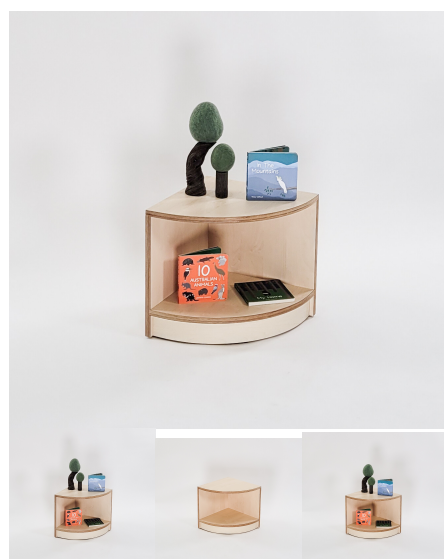

Categories: [Bundles](#), [Uncategorised](#), [Under \\$5000 Bundles](#)

CORNER SHELF 400

Cabinet Colour TBC, White, Maple

Product Materials:
Product Dimensions: 395L x 395W x 400H
Joinery Hours: 1.16
Engineering Hours: 0
Dispatch Hours: 0.1
Cubic Metres: 0.06