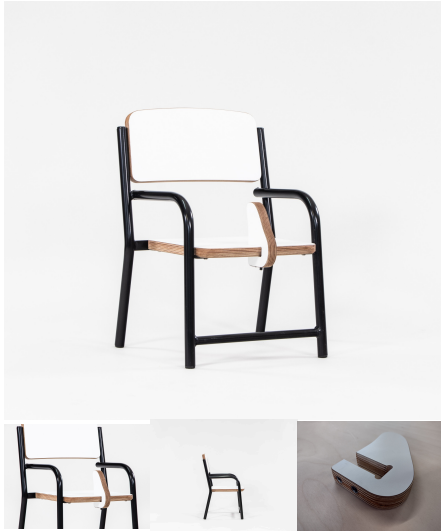

[Read More](#)

SKU: 4004

Price: \$482.00 + GST

Categories: [Blocks + Book + Puzzles](#), [Storage](#), [Storage](#), [Under \\$500](#)

Tag: [Book + Puzzle](#)

CHARLIE CHAIR WITH POMMEL

Stacking Chair with arms offered in 2 seat height variants (285H and 220H). Also available with a removable support pole. Powder Coated Steel Frame with 18mm Futura Seat and Back