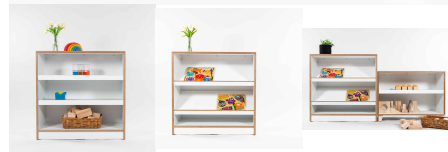

MULTI SHELF 1200 X 800

Multipurpose shelving Unit 2 x Adj shelf flat or angled. Timber Feet, Wheels or Plinth Variant. White units will be using 16mm White HPL as the back. Woodgrain other colour units will be using 18mm Futura Backs. Have priced as an average price.

Cabinet Colour TBC, White, Maple
Base Options Feet, Plinth, TBC, Wheels

Product Materials:

Product Dimensions: 1200L x 395W x 800H

Joinery Hours: 1.3

Engineering Hours: 0

Dispatch Hours: 0.15

Cubic Metres: .38

[Read More](#)

SKU: 4019

Price: $795.00 + GST

Categories: [Multi Shelving](#), [Storage](#)

Tag: [Multi Shelving](#)