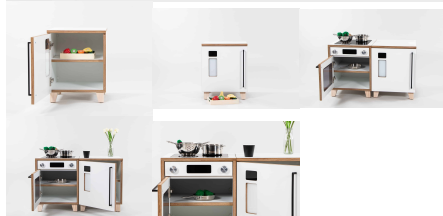

FRIDGE - PRESCHOOL

Cabinet Colour	TBC, White, Maple
Door/Panel Front Colour	TBC, White, Maple
Base Options	Feet, Plinth, TBC, Wheels

Product Materials:
Product Dimensions: 395L x 395W x 600H
Joinery Hours: 0.75
Engineering Hours: 0
Dispatch Hours: 0.2
Cubic Metres: .093

[Read More](#)

SKU: 5006

Price: $442.00 + GST

Categories: [Family Play](#), [Family Play + Houses](#), [Play and Explore](#), [Under $500](#)

Tag: [Family Play](#)