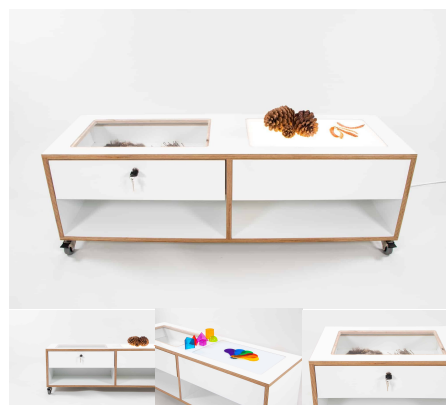

Price: \$394.00 + GST

Categories: [Dress Up + Mirrors](#), [Family Play](#), [Play and Explore](#), [Under \\$500](#)

Tag: [Mirrors](#)

DISCOVERY STATION - TODDLER

Science Station with Lightbox and Observation Drawer. Timber feet, Wheels and Plinth options available.