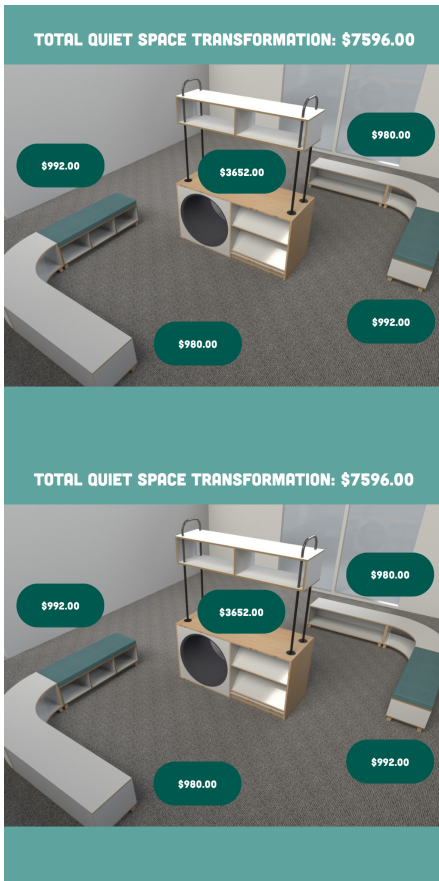

BUNDLES

Easy, convenient ordering

We understand your time is valuable, and our aim is to help you by providing quick solutions for easy ordering.

Alongside our design experts, our sets are where we have done the work, making this a convenient and easy way to order!

QUIET CORNER TRANSFORMATION KIT (BUNDLE)

Product Materials:
Product Dimensions:
Joinery Hours:
Engineering Hours:
Dispatch Hours:
Cubic Metres:

[Read More](#)

SKU: N/A

Price: $7,596.00 + GST

Categories: [Bundles](#), [Under $10,000 Bundles](#)