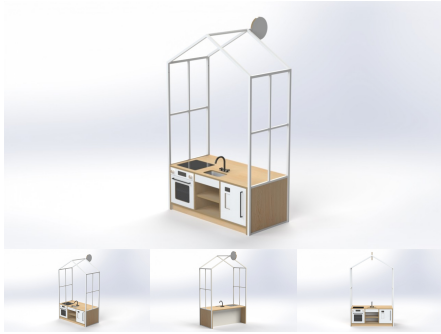

BREAKFAST BAR HOUSE (INFANT & TODDLER)

Cabinet Colour TBC, White, Maple

Door and Front Colour White, Maple, TBC

Powder Coated Steel Mannex White, Matt Bond Rivergum, Matt Bone White, Matt Desert Sand, Matt Scoria, Matt Storm Blue, Matt Wizard, TBC, Textura Black, Textura Charcoal, Textura Sandstone Grey, Textura Titania

Customised Sign TBC

Product Materials:

Product Dimensions: 1200L x 600H x 1950H

Joinery Hours: 2.58

Engineering Hours: 4.00

Dispatch Hours: 1

Cubic Metres: 1.404

[Read More](#)

SKU: N/A

Price: $2,158.00 + GST

Categories: [Family Play + Houses](#), [Play and Explore](#), [Uncategorised](#)