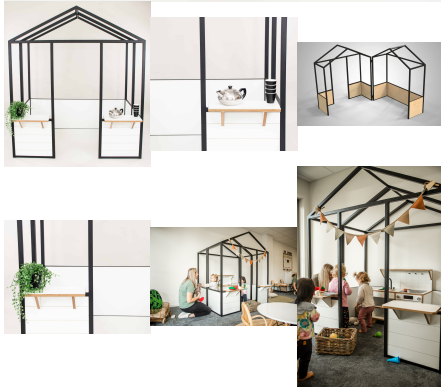

Price: \$2,998.00 + GST

Categories: [Family Play + Houses](#), [Play and Explore](#)

Tag: [Family Play](#)

STOVE - INFANT & TODDLER

Cabinet Colour	TBC, White, Maple
Door/Panel Front Colour	TBC, White, Maple
Base Options	Feet, Plinth, TBC, Wheels