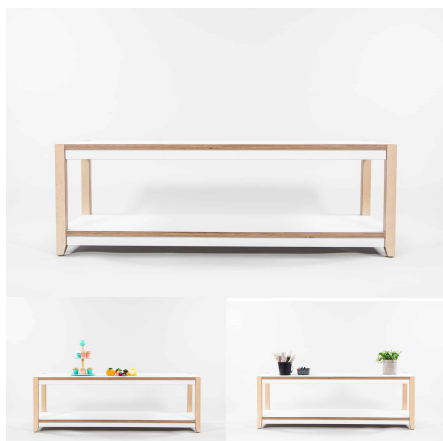

2 TIERED SHELF

Cabinet Colour TBC, White, Maple

Product Materials:

Product Dimensions: 1200L x 395W x 400H

Joinery Hours: 1.25

Engineering Hours: 0

Dispatch Hours: 0.1

Cubic Metres: .189

[Read More](#)

SKU: 4029

Price: $524.00 + GST

Categories: [Storage](#), [Storage](#), [Tiered Shelving](#), [Under $500](#)

Tag: [Tiered Shelving](#)