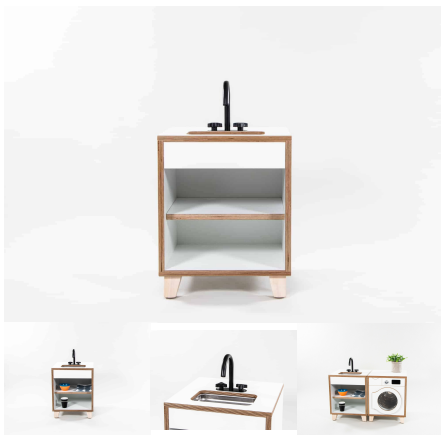

Tag: [Family Play](#)

SINK - PRESCHOOL

Family Play Single Sink. Timber feet, wheels or plinth variants available.

Cabinet Colour	TBC, White, Maple
Door/Panel Front Colour	TBC, White, Maple
Base Options	Feet, Plinth, TBC, Wheels