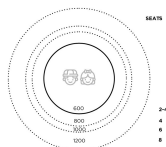

[Read More](#)

SKU: N/A

Price: \$1,422.00 + GST

Category: [Table & Seating Sets](#)

LOW PLAY TABLE

Table Top Colour TBC, White, Maple

Cabinet Colour TBC, White, Maple

Product Materials:
Product Dimensions: 900sq x 350H
Joinery Hours: 1.65
Engineering Hours:
Dispatch Hours: 0.25
Cubic Metres: 0.283