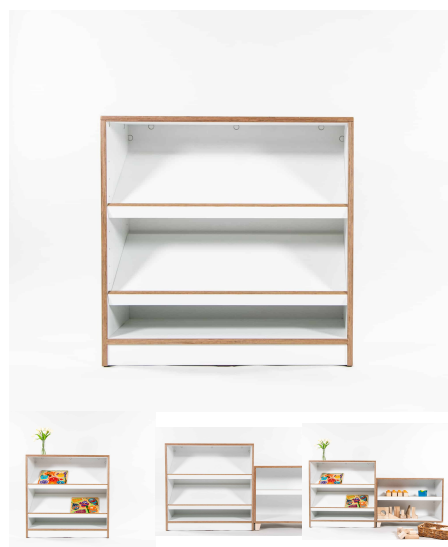

MULTI SHELF 800 X 800

Cabinet Colour TBC, White, Maple
Base Options Feet, Plinth, TBC, Wheels

Product Materials:
Product Dimensions: 800L x 395W x 800H
Joinery Hours: 1.25
Engineering Hours: 0
Dispatch Hours: 0.15
Cubic Metres: .25

[Read More](#)

SKU: 4016

Price: $695.00 + GST

Categories: [Multi Shelving](#), [Storage](#)

Tag: [Multi Shelving](#)