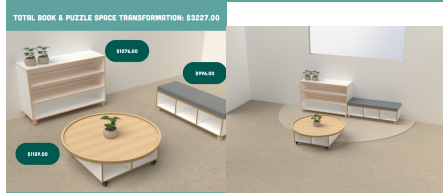

BOOK & PUZZLE CORNER TRANSFORMATION (BUNDLE)

Product Materials:
Product Dimensions:
Joinery Hours:
Engineering Hours:
Dispatch Hours:
Cubic Metres:

[Read More](#)

SKU: N/A

Price: $3,227.00 + GST

Categories: [Bundles](#), [Under $5000 Bundles](#)