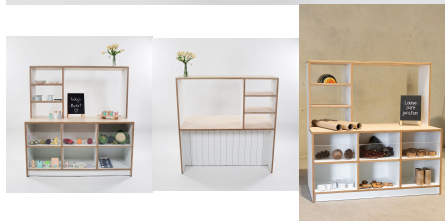

THE GENERAL STORE (PRESCHOOL)

Cabinet Colour TBC, White, Maple

Product Materials:

Product Dimensions: 1149L x 600W x 600/1200H

Joinery Hours: 3

Engineering Hours: 0

Dispatch Hours: 0.25

Cubic Metres: 0.287

[Read More](#)

SKU: 5105

Price: $1,670.00 + GST

Categories: [Art](#), [Family Play + Houses](#), [Play and Explore](#), [Practical Life](#)