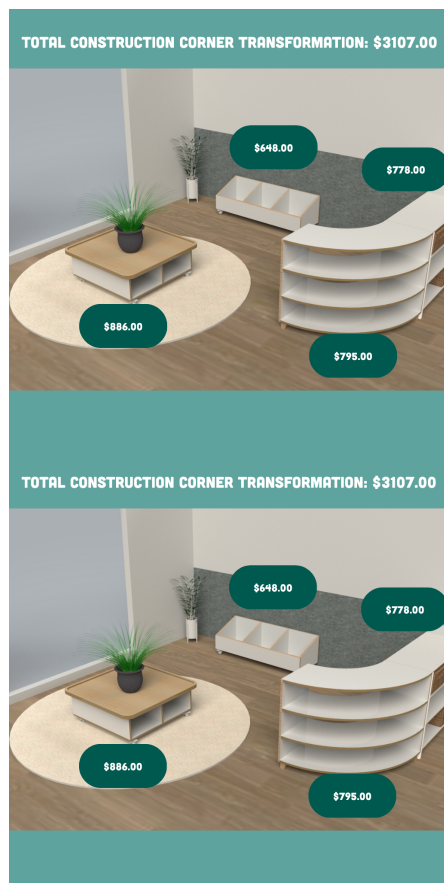

UNCATEGORISED

CONSTRUCTION CORNER TRANSFORMATION (BUNDLE)

Product Materials:
Product Dimensions:
Joinery Hours:
Engineering Hours:
Dispatch Hours:
Cubic Metres:

[Read More](#)

SKU: N/A

Price: $3,107.00 + GST

Categories: [Bundles](#), [Uncategorised](#), [Under $5000 Bundles](#)