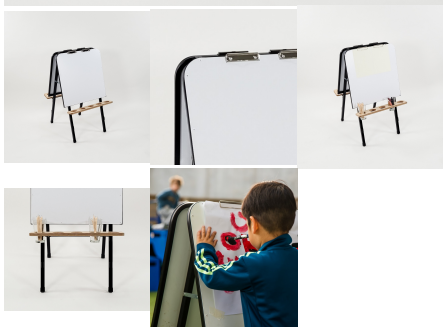

SINGLE EASEL

Steel framed Single Art Easel with Pot Holder or Trough Option.

Powder Coated Steel Mannex White, Matt Bond Rivergum, Matt Bone White, Matt Desert Sand, Matt Scoria, Matt Storm Blue, Matt Wizard, TBC, Textura Black, Textura Charcoal, Textura Sandstone Grey, Textura Titania

Accessories TBC, 1x Maple Pot Holders/1x Birch Trough, x1 Maple Pot Holders/x1 White Pot Holders, x1 White Pot Holders/x1 Birch Trough, x2 Birch Troughs, x2 Maple Pot Holders, x2 White Pot Holders

Product Materials:
Product Dimensions: 600L x 600W x 1050H
Joinery Hours: 0.5
Engineering Hours: 1.25
Dispatch Hours: 0.8
Cubic Metres: 0.063

[Read More](#)

SKU: 5029

Price: $665.00 + GST

Categories: [Art](#), [Play and Explore](#)

Tag: [Art](#)