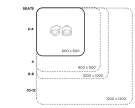

Price: \$254.00 + GST

Categories: [Square](#), [Tables](#), [Tables](#), [Under \\$500](#)

Tag: [Creative](#)

POMMEL FOR INFANT CHAIRS

Weight 0.01 kg
Dimensions 15 x 12 x 1.8 cm
Colour TBC, White, Maple

Product Materials: