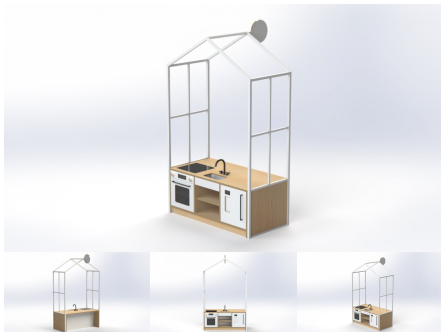

BREAKFAST BAR HOUSE (PRESCHOOL)

Cabinet Colour TBC, White, Maple

Door & Front Colour White, Maple, TBC

Powder Coated Steel Mannex White, Matt Bond Rivergum, Matt Bone White, Matt Desert Sand, Matt Scoria, Matt Storm Blue, Matt Wizard, TBC, Textura Black, Textura Charcoal, Textura Sandstone Grey, Textura Titania

Customised Sign TBC

Product Materials:

Product Dimensions: 1200L x 600W x 1950H

Joinery Hours: 2.58

Engineering Hours: 4

Dispatch Hours: 1

Cubic Metres: 1.404

[Read More](#)

SKU: 5090

Price: $2,158.00 + GST

Categories: [Family Play + Houses](#), [Play and Explore](#), [Uncategorised](#)