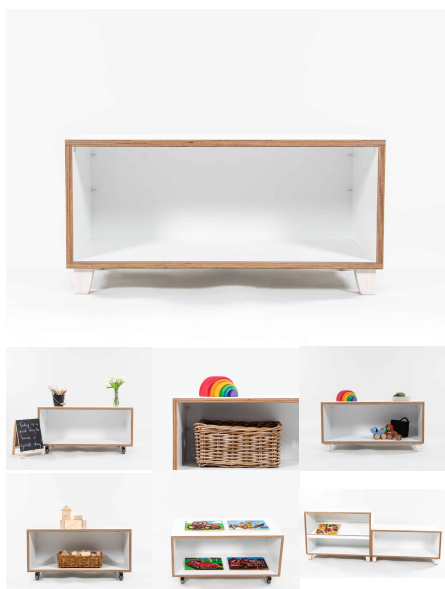

Tag: [Multi Shelving](#)

MULTI SHELF 800 X 400

Multipurpose Shelving Unit. Timber Feet, Wheels or Plinth Variant. White units will be using 16mm White HPL as the back. Woodgrain other colour units will be using 18mm Futura Backs. Have priced as an average price.