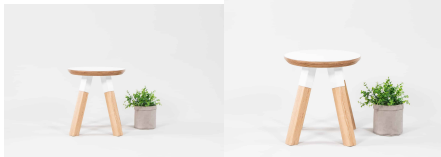

ELLIE STOOL - SQUARE

Stool Height 285H (Toddlers), 320H (Preschoolers), TBC
Seat Colour TBC, White, Maple
Powder Coated Steel Mannex White, Matt Bond Rivergum, Matt Bone White, Matt Desert Sand, Matt Scoria, Matt Storm Blue, Matt Wizard, TBC, Textura Black, Textura Charcoal, Textura Sandstone Grey, Textura Titania

Product Materials:
Product Dimensions: 285Dia
Joinery Hours: 0.5
Engineering Hours: 0.5
Dispatch Hours: 0.2
Cubic Metres: 0.023

[Read More](#)

SKU: 2009

Price: $280.00 + GST

Categories: [Seating](#), [Seating](#), [Stools](#), [Under $500](#)

Tag: [Stools](#)

ELLIE STOOL - ROUND

Stool - matches Work Desk Table. Powder Coated Steel plates and collars. American Ash Timber Legs. 1045 detail on seat top. Variable heights of 320mm and 285mm.

Seat Colour TBC, White, Maple
Powder Coated Steel Mannex White, Matt Bond Rivergum, Matt Bone White, Matt Desert Sand, Matt Scoria, Matt Storm Blue, Matt Wizard, TBC, Textura Black, Textura Charcoal, Textura Sandstone Grey, Textura Titania
Stool Height 285H (Toddlers), 320H (Preschoolers), TBC

Product Materials:
Product Dimensions: 285Dia
Joinery Hours: 0.5
Engineering Hours: 0.5
Dispatch Hours: 0.2
Cubic Metres: 0.023

[Read More](#)

SKU: 2008

Price: $280.00 + GST

Categories: [Seating](#), [Seating](#), [Stools](#), [Under $500](#)

Tag: [Stools](#)