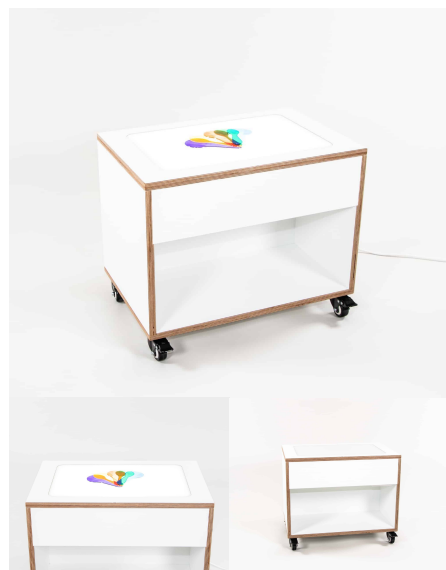

LIGHTBOX SINGLE - TODDLER

Single Lightbox. Timber feet, Wheels and Plinth options available.

Cabinet Colour TBC, White, Maple
Base Options Feet, Plinth, TBC, Wheels
Product Materials:
Product Dimensions: 600L x 395W x 500H
Joinery Hours: 1
Engineering Hours: 0
Dispatch Hours: 1
Cubic Metres: .12

[Read More](#)

SKU: 5050

Price: $697.00 + GST

Categories: [Light + Nature Units](#), [Play and Explore](#)

Tag: [Lightboxes](#)