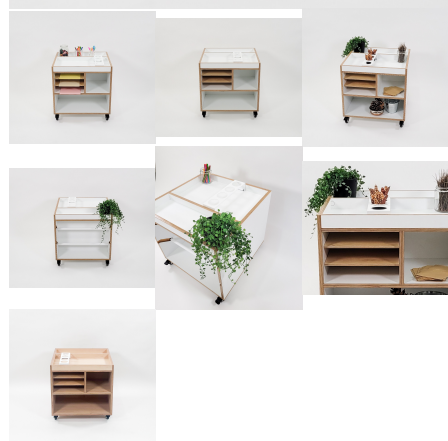

Category: [Art](#)

LARGE HOUSE OF IMAGINARIUMS (LARGE DOLLS HOUSE)

Cabinet Colour TBC, White, Maple

Roof Colour White, Maple, TBC

Product Materials:

Product Dimensions: 840L X 397.8W X 822.7H

Joinery Hours: 1.25