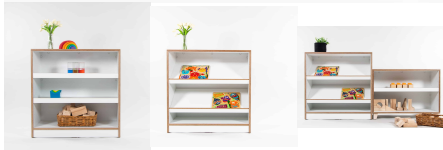

MULTI SHELF 1200 X 800

Multipurpose shelving Unit 2 x Adj shelf flat or angled. Timber Feet, Wheels or Plinth Variant. White units will be using 16mm White HPL as the back. Woodgrain other colour units will be using 18mm Futura Backs. Have priced as an average price.

Cabinet Colour TBC, White, Maple
Base Options Feet, Plinth, TBC, Wheels

Product Materials:
Product Dimensions: 1200L x 395W x 800H
Joinery Hours: 1.3
Engineering Hours: 0
Dispatch Hours: 0.15
Cubic Metres: .38

[Read More](#)

SKU: 4019

Price: $795.00 + GST

Categories: [Multi Shelving](#), [Storage](#)

Tag: [Multi Shelving](#)