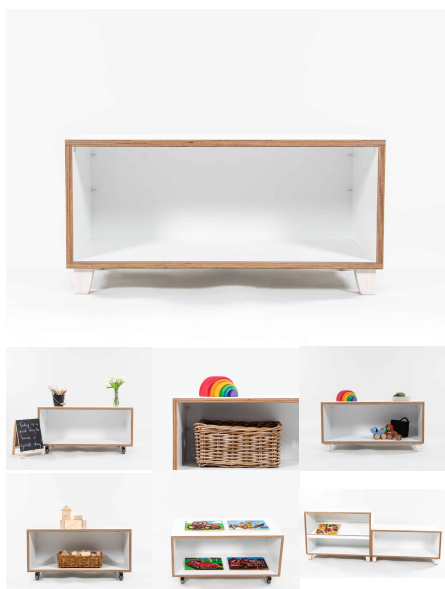

MULTI SHELF 800 X 400

Multipurpose Shelving Unit. Timber Feet, Wheels or Plinth Variant. White units will be using 16mm White HPL as the back. Woodgrain other colour units will be using 18mm Futura Backs. Have priced as an average price.

Cabinet Colour TBC, White, Maple
Base Options Feet, Plinth, TBC, Wheels

Product Materials:
Product Dimensions: 800L x 395W x 400H
Joinery Hours: 0.75
Engineering Hours: 0
Dispatch Hours: 0.15
Cubic Metres: .13

[Read More](#)

SKU: 4014

Price: $415.00 + GST

Categories: [Multi Shelving](#), [Storage](#)

Tag: [Multi Shelving](#)