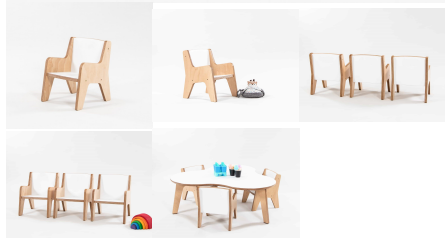

Price: \$112.00 + GST

Categories: [Seating](#), [Seating](#), [Stools](#), [Under \\$500](#)

Tag: [Under500](#)

LITTLE PLY CHAIR

18mm Futura/Eco Spectrum - This chair was used for BS Papamoa Plaza

Product Materials:

Categories: [Chairs](#), [Seating](#), [Seating](#), [Under \\$500](#)

Tags: [Chairs](#), [Under500](#)

600 ROUND TABLE

Table Height

385H (Infants), 450H (Toddlers), 500H (Preschoolers), TBC

Table Top Colour