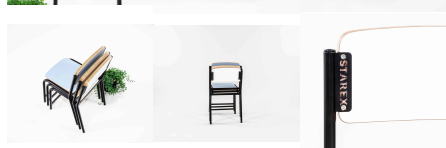

Product Materials:

Product Dimensions:

Joinery Hours: 0.13

Engineering Hours: 0.25

Dispatch Hours: 0.07

Cubic Metres: 0.071

[Read More](#)

SKU: 2002

Price: \$121.00 + GST

Categories: [Chairs](#), [Seating](#), [Seating](#), [Under \\$500](#)

Tags: [Chairs](#), [Under500](#)

STACKABLE STOOL

Stool Height 285H (Toddlers), 320H (Preschoolers), TBC
Seat Colour TBC, White, Maple
Powder Coated Steel Mannex White, Matt Bond Rivergum, Matt Bone White, Matt Desert Sand, Matt Scoria, Matt Storm Blue, Matt Wizard, TBC, Textura Black, Textura Charcoal, Textura Sandstone Grey, Textura Titania