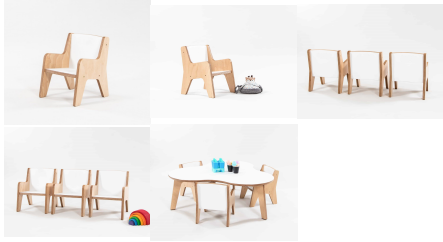

Tags: [Benches](#), [Under500](#)

LITTLE PLY CHAIR

18mm Futura/Eco Spectrum - This chair was used for BS Papamoa Plaza

Product Materials:

Product Dimensions: 276L x 298W x 353H

Joinery Hours: 0.5

Engineering Hours:

Dispatch Hours: 0.05

Cubic Metres: 0.029

[Read More](#)

SKU: 2005

Price: \$172.00 + GST

Categories: [Chairs](#), [Seating](#), [Seating](#), [Under \\$500](#)

Tags: [Chairs](#), [Under500](#)

TABLES