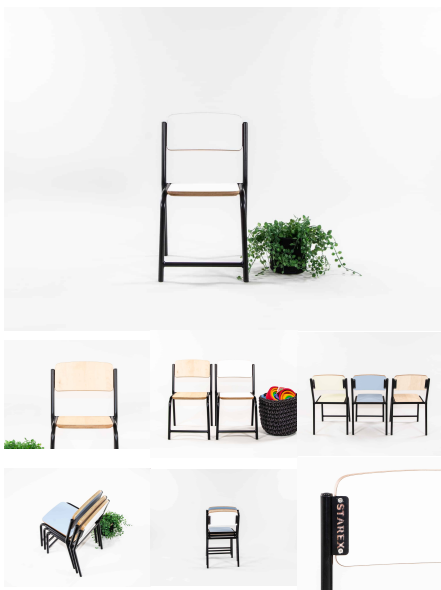

FERGUS STACKING CHAIR

Chair Height	220H (Infants), 285H (Toddlers), 320H (Preschoolers), TBC
Seat/Back Colour	Taupe Grey, TBC, White, Maple, Denim, Saffron, Wasabi Mannex White, Matt Bond Rivergum, Matt Bone White, Matt Desert Sand, Matt Scoria, Matt Storm Blue, Matt Wizard, TBC, Textura Black, Textura Charcoal, Textura Sandstone Grey, Textura Titania
Powder Coated Steel	