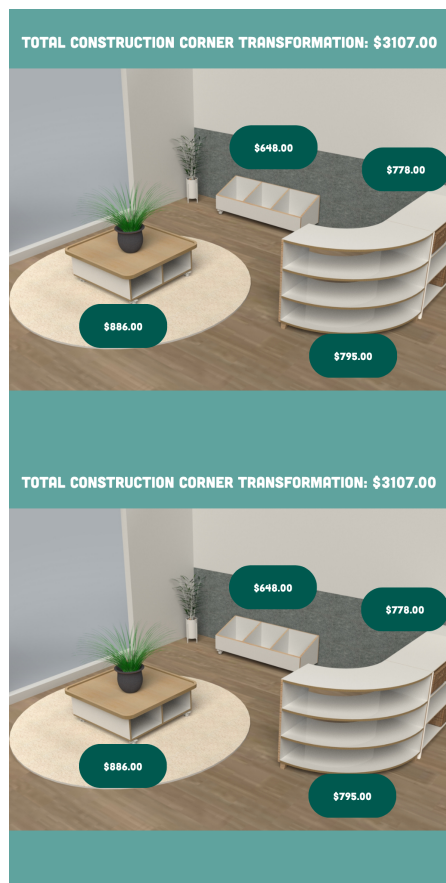

UNCATEGORISED

CONSTRUCTION CORNER TRANSFORMATION (BUNDLE)

Product Materials:
Product Dimensions:
Joinery Hours:
Engineering Hours:
Dispatch Hours:
Cubic Metres:

[Read More](#)

SKU: N/A

Price: $3,107.00 + GST

Categories: [Bundles](#), [Uncategorised](#), [Under $5000 Bundles](#)