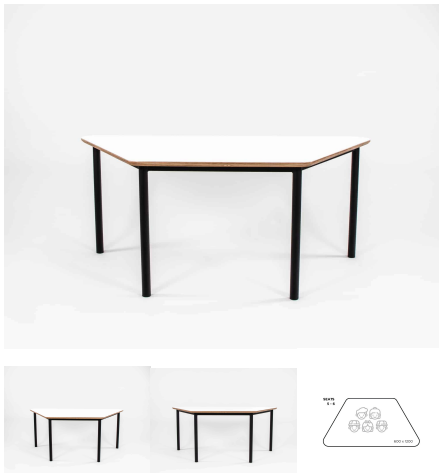

1200 TRAPEZOID TABLE

Table Height 385H (Infants), 450H (Toddlers), 500H (Preschoolers), TBC
Table Top Colour TBC, White, Maple
Powder Coated Steel Mannex White, Matt Bond Rivergum, Matt Bone White, Matt Desert Sand, Matt Scoria, Matt Storm Blue, Matt Wizard, TBC, Textura Black, Textura Charcoal, Textura Sandstone Grey, Textura Titania

Product Materials: Powder Coated Steel Frame. Futura Top with 10 45 edge detail.

Product Dimensions: 1200L x 600W

Joinery Hours: 0.25

Engineering Hours: 0.66

Dispatch Hours: 0.1

Cubic Metres: 0.30

[Read More](#)

SKU: 3021

Price: $384.00 + GST

Categories: [Creative](#), [Tables](#), [Tables](#), [Under $500](#)

Tag: [Creative](#)