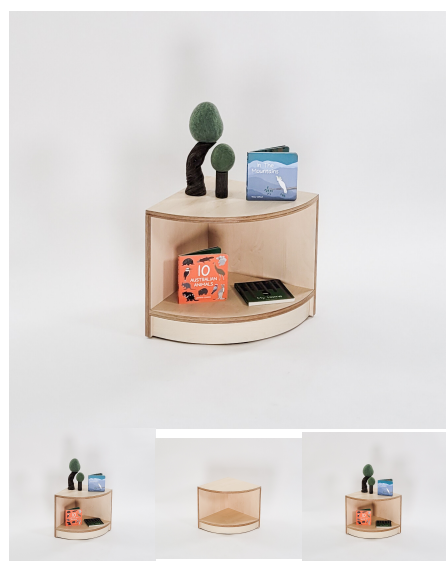

Categories: [Bundles](#), [Uncategorised](#), [Under \\$5000 Bundles](#)

CORNER SHELF 400

Cabinet Colour TBC, White, Maple

Product Materials:
Product Dimensions: 395L x 395W x 400H
Joinery Hours: 1.16
Engineering Hours: 0
Dispatch Hours: 0.1
Cubic Metres: 0.06