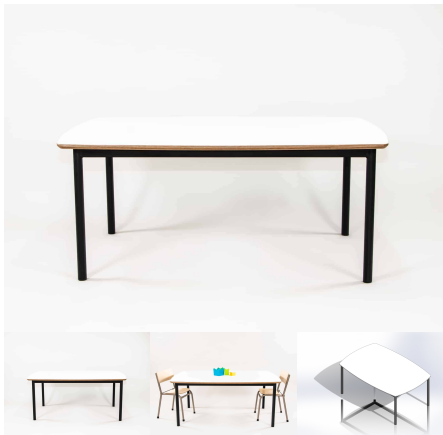

1600X1000 RECTANGLE PUFFER TABLE

Powder Coated Steel Frame. Futura Top with 10 45 edge detail.

Table Height 385H (Infants), 450H (Toddlers), 500H (Preschoolers), TBC
Table Top Colour TBC, White, Maple
Powder Coated Steel Mannex White, Matt Bond Rivergum, Matt Bone White, Matt Desert Sand, Matt Scoria, Matt Storm Blue, Matt Wizard, TBC, Textura Black, Textura Charcoal, Textura Sandstone Grey, Textura Titania

Product Materials:
Product Dimensions: 1600L x 1000W
Joinery Hours: 0.3
Engineering Hours: 0.5
Dispatch Hours: 0.1
Cubic Metres: 0.72

[Read More](#)
SKU: 3038
Price: $589.00 + GST
Categories: [Rectangle](#), [Tables](#)
Tag: [Creative](#)