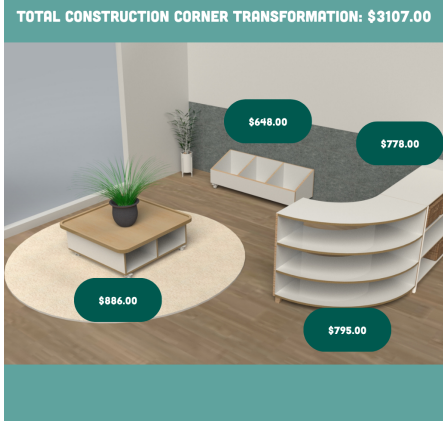

CONSTRUCTION CORNER TRANSFORMATION (BUNDLE)

Product Materials:
Product Dimensions:
Joinery Hours:
Engineering Hours:
Dispatch Hours:
Cubic Metres:

[Read More](#)

SKU: N/A

Price: $3,107.00 + GST

Categories: [Bundles](#), [Uncategorised](#), [Under $5000 Bundles](#)