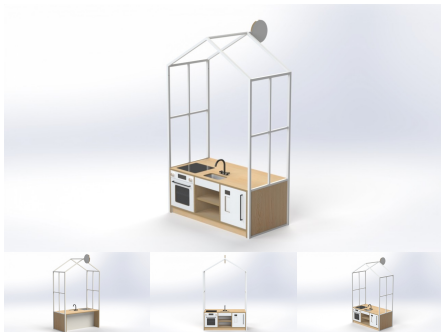

BREAKFAST BAR HOUSE (PRESCHOOL)

Cabinet Colour	TBC, White, Maple
Door & Front Colour	White, Maple, TBC
Powder Coated Steel	Mannex White, Matt Bond Rivergum, Matt Bone White, Matt Desert Sand, Matt Scoria, Matt Storm Blue, Matt Wizard, TBC, Textura Black, Textura Charcoal, Textura Sandstone Grey, Textura Titania
Customised Sign	TBC

Product Materials:

Product Dimensions: 1200L x 600W x 1950H

Joinery Hours: 2.58

Engineering Hours: 4

Dispatch Hours: 1

Cubic Metres: 1.404

[Read More](#)

SKU: 5090

Price: $2,158.00 + GST

Categories: [Family Play + Houses](#), [Play and Explore](#), [Uncategorised](#)