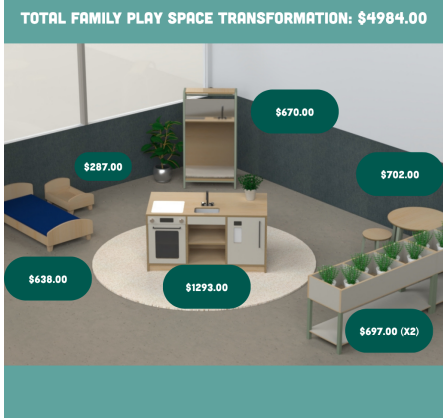

FAMILY PLAY SPACE TRANSFORMATION (BUNDLE)

Product Materials:
Product Dimensions:
Joinery Hours:
Engineering Hours:
Dispatch Hours:
Cubic Metres:

[Read More](#)

SKU: N/A

Price: $4,778.00 - $4,984.00 Price range: $4,778.00 through $4,984.00 + GST

Categories: [Bundles](#), [Under $5000 Bundles](#)