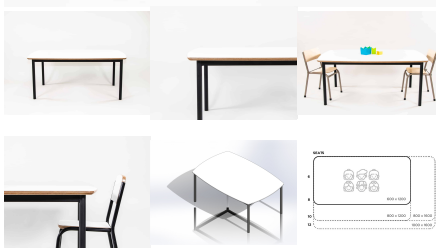

1200X800 RECTANGLE TABLE

Table Height 385H (Infants), 450H (Toddlers), 500H (Preschoolers), TBC
Table Top Colour TBC, White, Maple
Powder Coated Steel Mannex White, Matt Bond Rivergum, Matt Bone White, Matt Desert Sand, Matt Scoria, Matt Storm Blue, Matt Wizard, TBC, Textura Black, Textura Charcoal, Textura Sandstone Grey, Textura Titania

Product Materials:
Product Dimensions: 1200L x 800W
Joinery Hours: 0.25
Engineering Hours: 0.5
Dispatch Hours: 0.1
Cubic Metres: .432

[Read More](#)

SKU: 3010

Price: $427.00 + GST

Categories: [Rectangle](#), [Tables](#), [Tables](#), [Under $500](#)

Tag: [Rectangle](#)

1200X800 RECTANGLE PUFFER TABLE

Powder Coated Steel Frame. Futura Top with 10 45 edge detail.

Table Height 385H (Infants), 450H (Toddlers), 500H (Preschoolers), TBC
Table Top Colour TBC, White, Maple
Table Top Edge Detail Ply Edge, PVC T-Edge, TBC
Powder Coated Steel Mannex White, Matt Bond Rivergum, Matt Bone White, Matt Desert Sand, Matt Scoria, Matt Storm Blue, Matt Wizard, TBC, Textura Black, Textura Charcoal, Textura Sandstone Grey, Textura Titania

Product Materials:
Product Dimensions: 1200L x 800W
Joinery Hours: 0.3
Engineering Hours: 0.5
Dispatch Hours: 0.1
Cubic Metres: .432

[Read More](#)

SKU: 3018

Price: $427.00 + GST

Categories: [Rectangle](#), [Tables](#), [Tables](#), [Under $500](#)

Tag: [Creative](#)