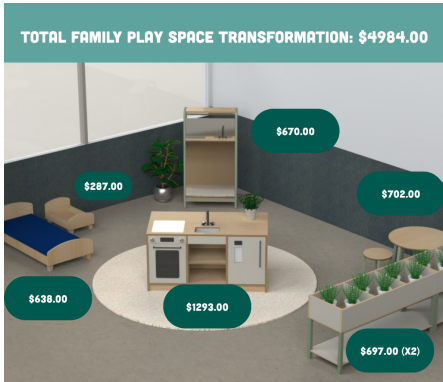

CONSTRUCTION CORNER TRANSFORMATION (BUNDLE)

Product Materials:
Product Dimensions:
Joinery Hours:
Engineering Hours:
Dispatch Hours:
Cubic Metres:

[Read More](#)

SKU: N/A

Price: $3,107.00 + GST

Categories: [Bundles](#), [Uncategorised](#), [Under $5000 Bundles](#)