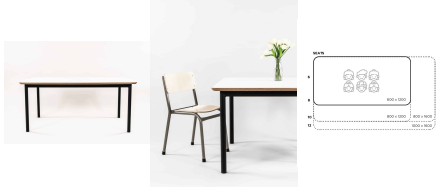

1600X1000 RECTANGLE PUFFER TABLE

Powder Coated Steel Frame. Futura Top with 10 45 edge detail.

Table Height 385H (Infants), 450H (Toddlers), 500H (Preschoolers), TBC
Table Top Colour TBC, White, Maple
Powder Coated Steel Mannex White, Matt Bond Rivergum, Matt Bone White, Matt Desert Sand, Matt Scoria, Matt Storm Blue, Matt Wizard, TBC, Textura Black, Textura Charcoal, Textura Sandstone Grey, Textura Titania

Product Materials:

Product Dimensions: 1600L x 1000W

Joinery Hours: 0.3

Engineering Hours: 0.5

Dispatch Hours: 0.1

Cubic Metres: 0.72

[Read More](#)

SKU: 3038

Price: $589.00 + GST

Categories: [Rectangle](#), [Tables](#)

Tag: [Creative](#)