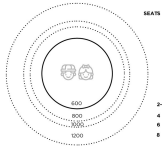

FAMILY PLAY 600 ROUND TABLE AND STOOL (SET)

Product Materials:
Product Dimensions:
Joinery Hours:
Engineering Hours:
Dispatch Hours:
Cubic Metres:

[Read More](#)

SKU: N/A

Price: $702.00 + GST

Category: [Table & Seating Sets](#)

BEN TABLE AND BENCH SEATS (SET)

Product Materials:
Product Dimensions:
Joinery Hours:
Engineering Hours:
Dispatch Hours:
Cubic Metres:

[Read More](#)

SKU: N/A

Price: $1,233.00 + GST

Category: [Table & Seating Sets](#)