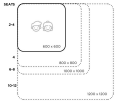

600 SQUARE TABLE

Table Height

385H (Infants), 450H (Toddlers), 500H (Preschoolers), TBC

Table Top Colour

TBC, White, Maple

Powder Coated Steel

Mannex White, Matt Bond Rivergum, Matt Bone White, Matt Desert Sand, Matt Scoria, Matt Storm Blue, Matt Wizard, TBC, Textura Black, Textura Charcoal, Textura Sandstone Grey, Textura Titania

Product Materials:

Product Dimensions: 600L x 600W

Joinery Hours: .2

Engineering Hours: 0.5

Dispatch Hours: 0.1

Cubic Metres: .162

[Read More](#)

SKU: 3005

Price: $254.00 + GST

Categories: [Square](#), [Tables](#), [Tables](#), [Under $500](#)

Tag: [Square](#)

600 SQUARE PUFFER TABLE

Powder Coated Steel Frame. Futura Top with 10 45 edge detail.

Table Height

385H (Infants), 450H (Toddlers), 500H (Preschoolers), TBC

Table Top Colour

TBC, White, Maple

Powder Coated Steel

Mannex White, Matt Bond Rivergum, Matt Bone White, Matt Desert Sand, Matt Scoria, Matt Storm Blue, Matt Wizard, TBC, Textura Black, Textura Charcoal, Textura Sandstone Grey, Textura Titania

Product Materials:

Product Dimensions: 600L x 600W

Joinery Hours: .25

Engineering Hours: 0.5

Dispatch Hours: 0.1

Cubic Metres: .162

[Read More](#)

SKU: 3014

Price: $254.00 + GST

Categories: [Square](#), [Tables](#), [Tables](#), [Under $500](#)

Tag: [Creative](#)