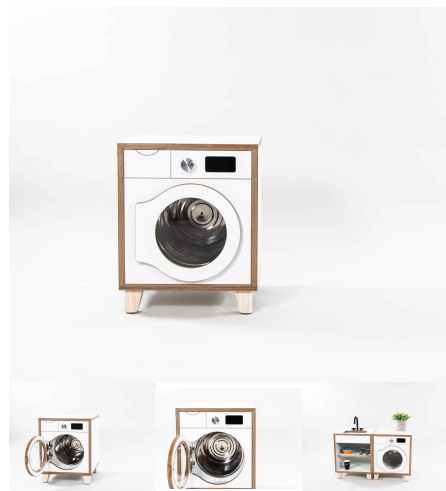

WASHING MACHINE - PRESCHOOL

Cabinet Colour TBC, White, Maple
Door/Panel Front Colour TBC, White, Maple
Base Options Feet, Plinth, TBC, Wheels

Product Materials:
Product Dimensions: 395L x 395W x 600H
Joinery Hours: 1
Engineering Hours: 0
Dispatch Hours: 0.25
Cubic Metres: .093

[Read More](#)

SKU: 5008

Price: $519.00 + GST

Categories: [Family Play](#), [Family Play + Houses](#), [Play and Explore](#), [Under $500](#)

Tag: [Family Play](#)