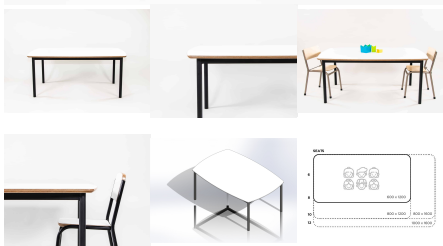

Tag: [Creative](#)

BBQ BENCH SEAT 1100L

Table - Powder Coated Steel Frame. Future Wood Planks.

Bench Height 285 (Toddlers), 320 (Preschoolers), TBC
Mannex White, Matt Bond Rivergum, Matt Bone White, Matt Desert Sand, Matt Scoria, Matt Storm Blue, Matt Wizard, TBC, Textura Black, Textura Charcoal, Textura Sandstone Grey, Textura Titania