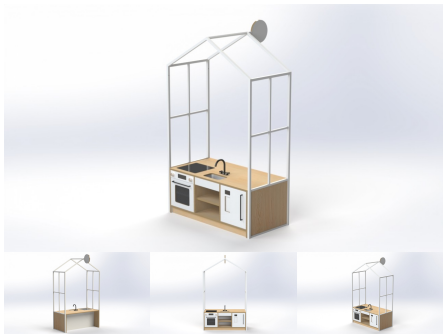

BREAKFAST BAR HOUSE (PRESCHOOL)

Cabinet Colour TBC, White, Maple

Door & Front Colour White, Maple, TBC

Powder Coated Steel Mannex White, Matt Bond Rivergum, Matt Bone White, Matt Desert Sand, Matt Scoria, Matt Storm Blue, Matt Wizard, TBC, Textura Black, Textura Charcoal, Textura Sandstone Grey, Textura Titania

Customised Sign TBC

Product Materials:

Product Dimensions: 1200L x 600W x 1950H

Joinery Hours: 2.58

Engineering Hours: 4

Dispatch Hours: 1

Cubic Metres: 1.404

[Read More](#)

SKU: 5090

Price: $2,158.00 + GST

Categories: [Family Play + Houses](#), [Play and Explore](#), [Uncategorised](#)