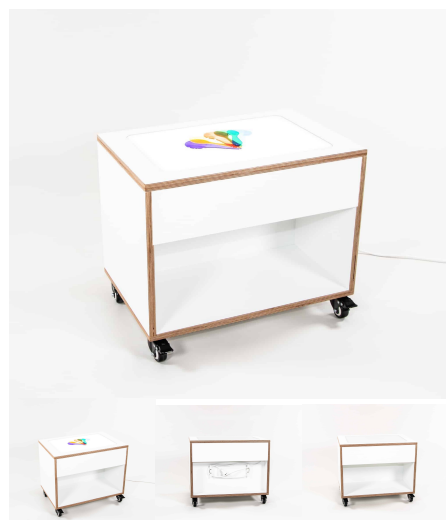

LIGHTBOX SINGLE - PRESCHOOL

Single Lightbox. Timber feet, Wheels and Plinth options available. I would like an adjustable shelf added to this unit.

Cabinet Colour TBC, White, Maple
Base Options Feet, Plinth, TBC, Wheels

Product Materials:
Product Dimensions: 600L x 395W x 600H
Joinery Hours: 1.25
Engineering Hours:
Dispatch Hours: 1
Cubic Metres: 0.14

[Read More](#)

SKU: 5051

Price: $697.00 + GST

Categories: [Light + Nature Units](#), [Play and Explore](#)

Tag: [Lightboxes](#)