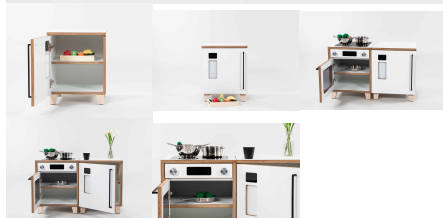

FRIDGE - PRESCHOOL

Cabinet Colour	TBC, White, Maple
Door/Panel Front Colour	TBC, White, Maple
Base Options	Feet, Plinth, TBC, Wheels

Product Materials:
Product Dimensions: 395L x 395W x 600H
Joinery Hours: 0.75
Engineering Hours: 0
Dispatch Hours: 0.2
Cubic Metres: .093

[Read More](#)

SKU: 5006

Price: $442.00 + GST

Categories: [Family Play](#), [Family Play + Houses](#), [Play and Explore](#), [Under $500](#)

Tag: [Family Play](#)