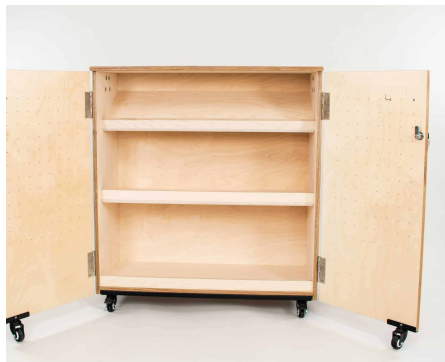

CARPENTRY CABINET

Wheel Base Colour   Textura Black

Product Materials:

Product Dimensions: 900L x 430W x 1000H

Joinery Hours: 2.5

Engineering Hours: 0.75

Dispatch Hours: 1

Cubic Metres: 0.387

[Read More](#)

SKU: 5057

Price: $1,358.00 + GST

Categories: [Play and Explore](#), [Practical Life](#)

OUTDOOR STOVE

Outdoor Stove

Product Materials:

Product Dimensions: 412L x 406W x 600H

Joinery Hours: 1

Engineering Hours: 0

Dispatch Hours: 0.4

Cubic Metres: .1

[Read More](#)

SKU: 5018

Price: $519.00 + GST

Categories: [Family Play](#), [Family Play + Houses](#), [Play and Explore](#), [Under $500](#), [Water + Outdoor](#)

Tag: [Water + Outdoor](#)