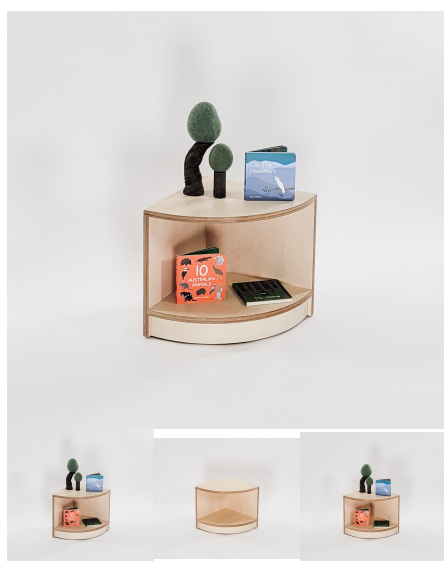

Categories: [Bundles](#), [Uncategorised](#), [Under \\$5000 Bundles](#)

CORNER SHELF 400

Cabinet Colour TBC, White, Maple

Product Materials:
Product Dimensions: 395L x 395W x 400H
Joinery Hours: 1.16
Engineering Hours: 0
Dispatch Hours: 0.1
Cubic Metres: 0.06