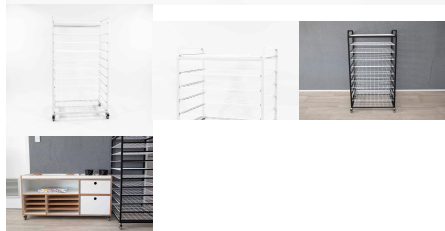

DRYING RACK LARGE

Powder Coated Steel

Mannex White, Matt Bond Rivergum, Matt Bone White, Matt Desert Sand, Matt Scoria, Matt Storm Blue, Matt Wizard, TBC, Textura Black, Textura Charcoal, Textura Sandstone Grey, Textura Titania

Product Materials:

Product Dimensions: 650L x 500W x 1170H

Joinery Hours: 0

Engineering Hours: 1.75

Dispatch Hours: 0.25

Cubic Metres: .38

[Read More](#)

SKU: 5041

Price: $822.00 + GST

Categories: [Art](#), [Play and Explore](#)

Tag: [Art](#)