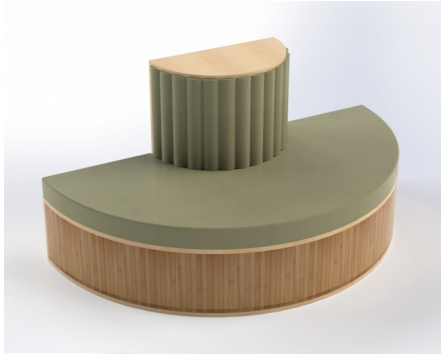

IMAGINARIUMS SEAT

Cabinet Colour TBC, White, Maple
Upholstery Colour Gunmetal, TBC, Army, Coral, Ether, Mustard, Natural, Navy, Rain, Sage, Stone, Tussock, Walnut

Product Materials:
Product Dimensions: 1600L x 818W x 800H
Joinery Hours: 5
Engineering Hours: 0
Dispatch Hours: 1
Cubic Metres: 1.069

[Read More](#)

SKU: 2061

Price: $2,855.00 + GST

Category: [Family Play + Houses](#)