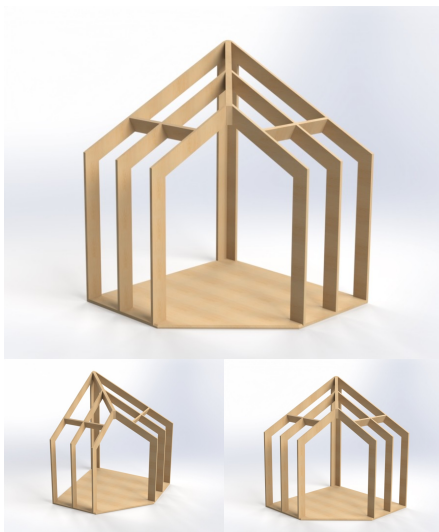

[Read More](#)

SKU: N/A

Price: From: \$1,748.00 + GST

Category: [Family Play Sets](#)

COSY HOUSE

Product Materials:
Product Dimensions: 1200L x 1200W x 1485H
Joinery Hours: 5.5
Engineering Hours: 0.0
Dispatch Hours: 0.75
Cubic Metres: 2.14