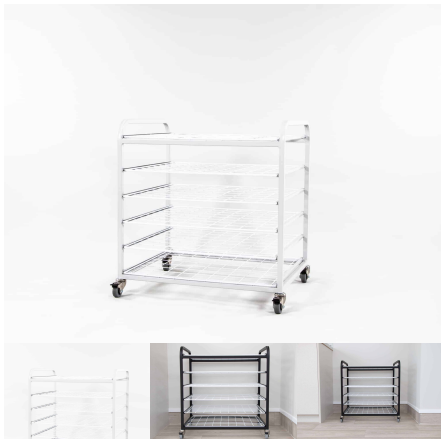

DRYING RACK SMALL

Steel Framed Drying Rack on wheels. Plastic Coated Wire Shelves.

Powder Coated Steel

Mannex White, Matt Bond Rivergum, Matt Bone White, Matt Desert Sand, Matt Scoria, Matt Storm Blue, Matt Wizard, TBC, Textura Black, Textura Charcoal, Textura Sandstone Grey, Textura Titania

Product Materials:

Product Dimensions: 650L x 500W x 680H

Joinery Hours: 0

Engineering Hours: 1.25

Dispatch Hours: 0.25

Cubic Metres: .22

[Read More](#)

SKU: 5040

Price: $565.00 + GST

Categories: [Art](#), [Play and Explore](#)

Tag: [Art](#)