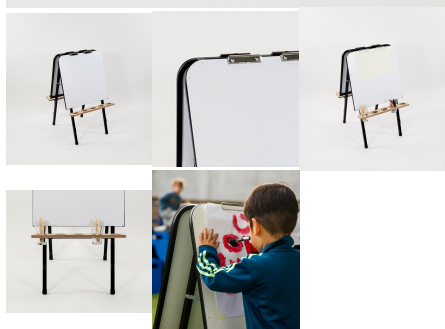

SINGLE EASEL

Steel framed Single Art Easel with Pot Holder or Trough Option.

Powder Coated Steel Mannex White, Matt Bond Rivergum, Matt Bone White, Matt Desert Sand, Matt Scoria, Matt Storm Blue, Matt Wizard, TBC, Textura Black, Textura Charcoal, Textura Sandstone Grey, Textura Titania

Accessories TBC, 1x Maple Pot Holders/1x Birch Trough, x1 Maple Pot Holders/x1 White Pot Holders, x1 White Pot Holders/x1 Birch Trough, x2 Birch Troughs, x2 Maple Pot Holders, x2 White Pot Holders

Product Materials:
Product Dimensions: 600L x 600W x 1050H
Joinery Hours: 0.5
Engineering Hours: 1.25
Dispatch Hours: 0.8
Cubic Metres: 0.063

[Read More](#)

SKU: 5029

Price: $665.00 + GST

Categories: [Art](#), [Play and Explore](#)

Tag: [Art](#)