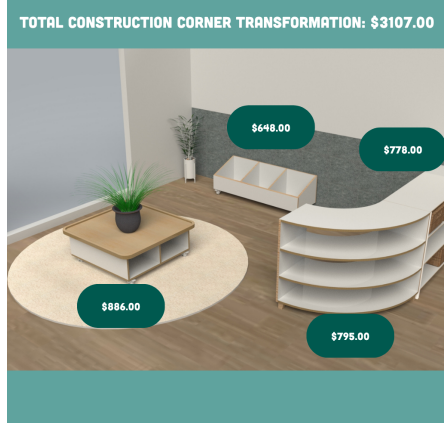

CORNER SHELF 400

Cabinet Colour TBC, White, Maple

Product Materials:
Product Dimensions: 395L x 395W x 400H
Joinery Hours: 1.16
Engineering Hours: 0
Dispatch Hours: 0.1
Cubic Metres: 0.06

[Read More](#)

SKU: 4054

Price: $445.00 + GST

Categories: [Multi Shelving](#), [Storage](#), [Uncategorised](#)