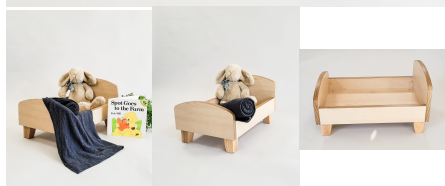

DOLLS BED

Cabinet Colour TBC, White, Maple

Product Materials:
Product Dimensions: 480L x 320W x 275H
Joinery Hours: 0.75
Engineering Hours:
Dispatch Hours: 0.05
Cubic Metres: 0.042

[Read More](#)

SKU: 5021

Price: $287.00 + GST

Categories: [Family Play + Houses](#), [Play and Explore](#)

Tag: [Family Play](#)