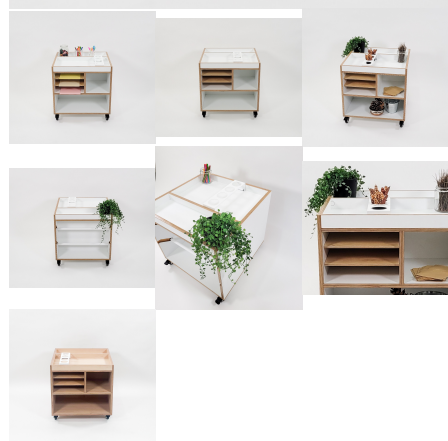

Category: [Art](#)

LARGE HOUSE OF IMAGINARIUMS (LARGE DOLLS HOUSE)

Cabinet Colour TBC, White, Maple
Roof Colour White, Maple, TBC

Product Materials:
Product Dimensions: 840L X 397.8W X 822.7H
Joinery Hours: 1.25
Engineering Hours:
Dispatch Hours: 0.1
Cubic Metres: 0.274