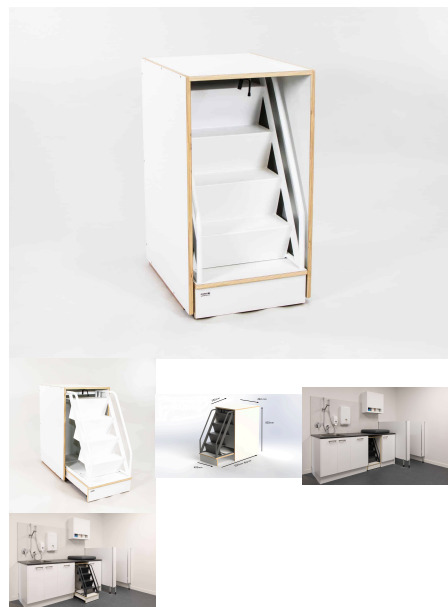

STEPS IN A BOX

Steps in a Box

Powder Coated Steel

Mannex White, Matt Bond Rivergum, Matt Bone White, Matt Desert Sand, Matt Scoria, Matt Storm Blue, Matt Wizard, TBC, Textura Black, Textura Charcoal, Textura Sandstone Grey, Textura Titania

Product Materials:

Product Dimensions: 446L x 585W x 825H

Joinery Hours: 1.25

Engineering Hours: 1.56

Dispatch Hours: 0.35

Cubic Metres: .22

[Read More](#)

SKU: 6002

Price: $968.00 + GST

Categories: [Changing](#), [Teachers](#)

Tag: [Teachers](#)