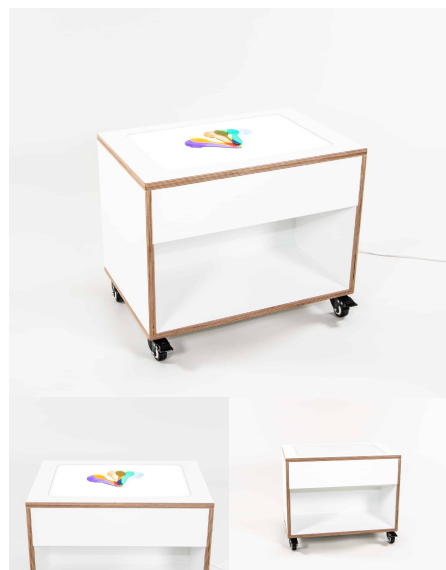

LIGHTBOX SINGLE - TODDLER

Single Lightbox. Timber feet, Wheels and Plinth options available.

Cabinet Colour TBC, White, Maple
Base Options Feet, Plinth, TBC, Wheels

Product Materials:
Product Dimensions: 600L x 395W x 500H
Joinery Hours: 1
Engineering Hours: 0
Dispatch Hours: 1
Cubic Metres: .12

[Read More](#)

SKU: 5050

Price: $697.00 + GST

Categories: [Light + Nature Units](#), [Play and Explore](#)

Tag: [Lightboxes](#)