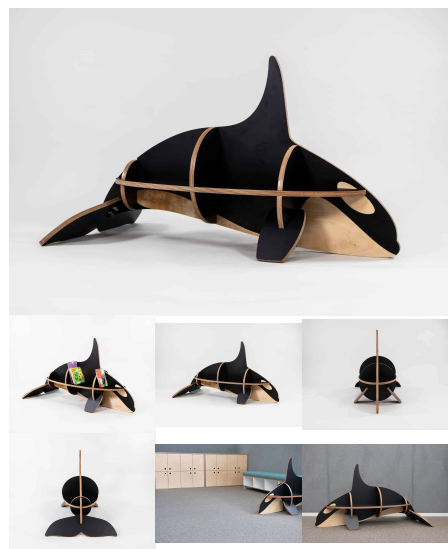

MAKI (BOOKSHELF)

Orca Book Storage Unit

Product Materials:

Product Dimensions: 1280L x 705H x 655W

Joinery Hours: 1

Engineering Hours: 0

Dispatch Hours: 0.35

Cubic Metres: .59

[Read More](#)

SKU: 4009

Price: $524.00 + GST

Categories: [Blocks + Book & Puzzles](#), [Storage](#), [Storage](#), [Under $500](#)

Tag: [Book + Puzzle](#)