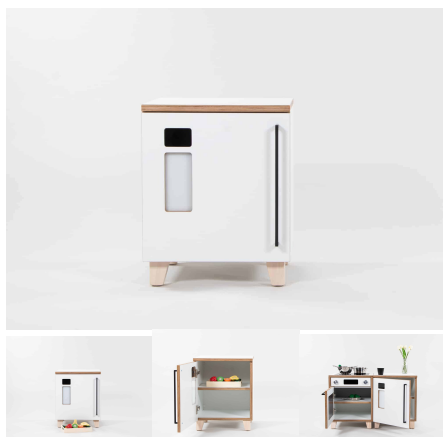

FRIDGE - PRESCHOOL

Cabinet Colour TBC, White, Maple
Door/Panel Front Colour TBC, White, Maple
Base Options Feet, Plinth, TBC, Wheels

Product Materials:
Product Dimensions: 395L x 395W x 600H
Joinery Hours: 0.75
Engineering Hours: 0
Dispatch Hours: 0.2
Cubic Metres: .093

[Read More](#)

SKU: 5006

Price: $442.00 + GST

Categories: [Family Play](#), [Family Play + Houses](#), [Play and Explore](#), [Under $500](#)

Tag: [Family Play](#)