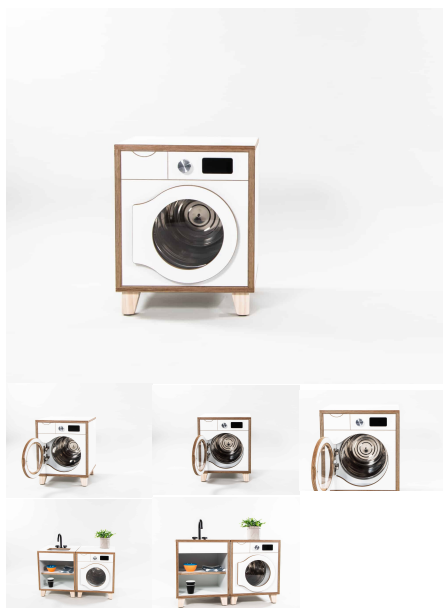

WASHING MACHINE - INFANT & TODDLER

Cabinet Colour TBC, White, Maple
Door/Panel Front Colour TBC, White, Maple
Base Options Feet, Plinth, TBC, Wheels

Product Materials:
Product Dimensions: 395L x 395W x 500H
Joinery Hours: 1
Engineering Hours: 0
Dispatch Hours: 0.25
Cubic Metres: .078

[Read More](#)

SKU: 5007

Price: $519.00 + GST

Categories: [Family Play](#), [Family Play + Houses](#), [Play and Explore](#), [Under $500](#)

Tag: [Family Play](#)