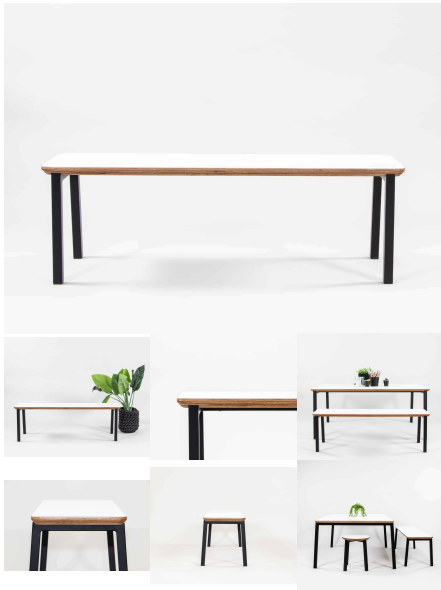

BEN BENCH SEAT

Bench Height 285 (Toddlers), 320 (Preschoolers), TBC
Seat Colour TBC, White, Maple
Powder Coated Steel Mannex White, Matt Bond Rivergum, Matt Bone White, Matt Desert Sand, Matt Scoria, Matt Storm Blue, Matt Wizard, TBC, Textura Black, Textura Charcoal, Textura Sandstone Grey, Textura Titania

Product Materials:

Product Dimensions: 1000L x 280W x 285/320H

Joinery Hours: 0.30

Engineering Hours: 0.70

Dispatch Hours: 0.1

Cubic Metres: 0.079

[Read More](#)

SKU: 2017

Price: $319.00 + GST

Categories: [Benches](#), [Seating](#), [Seating](#), [Under $500](#)

Tag: [Benches](#)