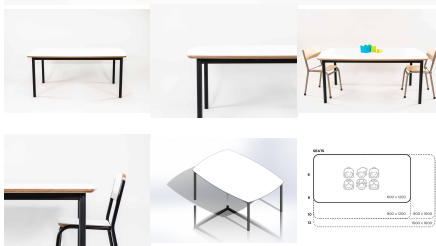

1200X800 RECTANGLE TABLE

Table Height 385H (Infants), 450H (Toddlers), 500H (Preschoolers), TBC
Table Top Colour TBC, White, Maple
Powder Coated Steel Mannex White, Matt Bond Rivergum, Matt Bone White, Matt Desert Sand, Matt Scoria, Matt Storm Blue, Matt Wizard, TBC, Textura Black, Textura Charcoal, Textura Sandstone Grey, Textura Titania

Product Materials:
Product Dimensions: 1200L x 800W
Joinery Hours: 0.25
Engineering Hours: 0.5
Dispatch Hours: 0.1
Cubic Metres: .432

[Read More](#)

SKU: 3010

Price: $427.00 + GST

Categories: [Rectangle](#), [Tables](#), [Tables](#), [Under $500](#)

Tag: [Rectangle](#)

1200X800 RECTANGLE PUFFER TABLE

Powder Coated Steel Frame. Futura Top with 10 45 edge detail.

Table Height 385H (Infants), 450H (Toddlers), 500H (Preschoolers), TBC
Table Top Colour TBC, White, Maple
Table Top Edge Detail Ply Edge, PVC T-Edge, TBC
Powder Coated Steel Mannex White, Matt Bond Rivergum, Matt Bone White, Matt Desert Sand, Matt Scoria, Matt Storm Blue, Matt Wizard, TBC, Textura Black, Textura Charcoal, Textura Sandstone Grey, Textura Titania

Product Materials:
Product Dimensions: 1200L x 800W
Joinery Hours: 0.3
Engineering Hours: 0.5
Dispatch Hours: 0.1
Cubic Metres: .432

[Read More](#)

SKU: 3018

Price: $427.00 + GST

Categories: [Rectangle](#), [Tables](#), [Tables](#), [Under $500](#)

Tag: [Creative](#)