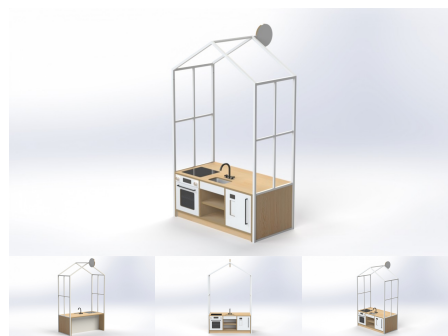

BREAKFAST BAR HOUSE (PRESCHOOL)

Cabinet Colour	TBC, White, Maple
Door & Front Colour	White, Maple, TBC
Powder Coated Steel	Mannex White, Matt Bond Rivergum, Matt Bone White, Matt Desert Sand, Matt Scoria, Matt Storm Blue, Matt Wizard, TBC, Textura Black, Textura Charcoal, Textura Sandstone Grey, Textura Titania
Customised Sign	TBC

Product Materials:

Product Dimensions: 1200L x 600W x 1950H

Joinery Hours: 2.58

Engineering Hours: 4

Dispatch Hours: 1

Cubic Metres: 1.404

[Read More](#)

SKU: 5090

Price: $2,158.00 + GST

Categories: [Family Play + Houses](#), [Play and Explore](#), [Uncategorised](#)