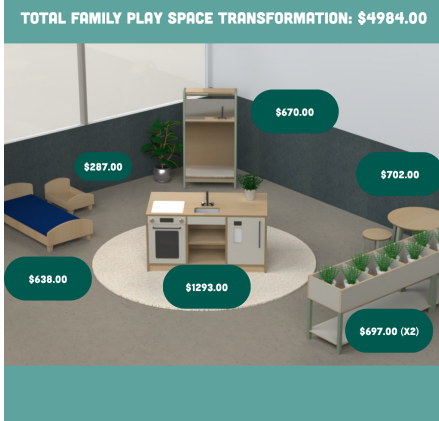

FAMILY PLAY SPACE TRANSFORMATION (BUNDLE)

Product Materials:
Product Dimensions:
Joinery Hours:
Engineering Hours:
Dispatch Hours:
Cubic Metres:

[Read More](#)

SKU: N/A

Price: $4,778.00 - $4,984.00 Price range: $4,778.00 through $4,984.00 + GST

Categories: [Bundles](#), [Under $5000 Bundles](#)