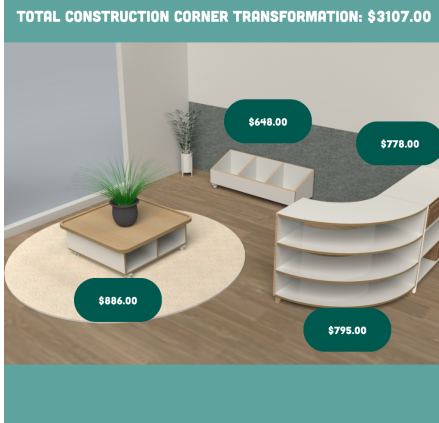

CONSTRUCTION CORNER TRANSFORMATION (BUNDLE)

Product Materials:
Product Dimensions:
Joinery Hours:
Engineering Hours:
Dispatch Hours:
Cubic Metres:

[Read More](#)

SKU: N/A

Price: $3,107.00 + GST

Categories: [Bundles](#), [Uncategorised](#), [Under $5000 Bundles](#)