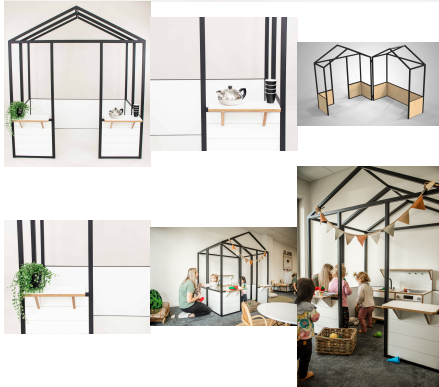

Price: \$2,998.00 + GST

Categories: [Family Play + Houses](#), [Play and Explore](#)

Tag: [Family Play](#)

STOVE - INFANT & TODDLER

Cabinet Colour	TBC, White, Maple
Door/Panel Front Colour	TBC, White, Maple
Base Options	Feet, Plinth, TBC, Wheels