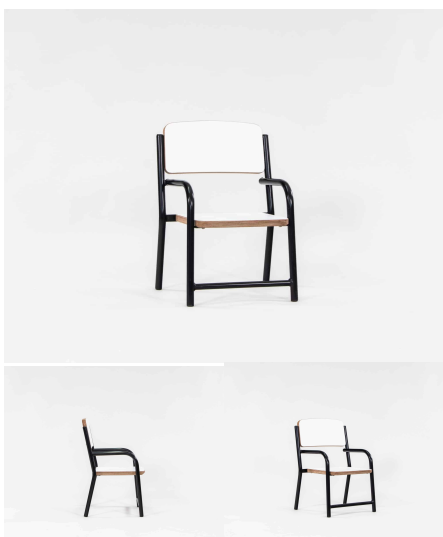

CHARLIE CHAIR

Stacking Chair with arms offered in 2 seat height variants (285H and 220H). Also available with a removable support pole. Powder Coated Steel Frame with 18mm Futura Seat and Back

Seat/Back Colour TBC, White, Maple, Denim, Saffron, Wasabi
Powder Coated Steel Mannex White, Matt Bond Rivergum, Matt Bone White, Matt Desert Sand, Matt Scoria, Matt Storm Blue, Matt Wizard, TBC, Textura Black, Textura Charcoal, Textura Sandstone Grey, Textura Titania
Chair Height 220H (Infants), 285H (Toddlers), TBC

Product Materials:
Product Dimensions:
Joinery Hours: 0.13
Engineering Hours: 0.25
Dispatch Hours: 0.07
Cubic Metres: 0.063

[Read More](#)

SKU: 2003

Price: $121.00 + GST

Categories: [Chairs](#), [Seating](#), [Seating](#), [Under $500](#)

Tag: [Chairs](#)