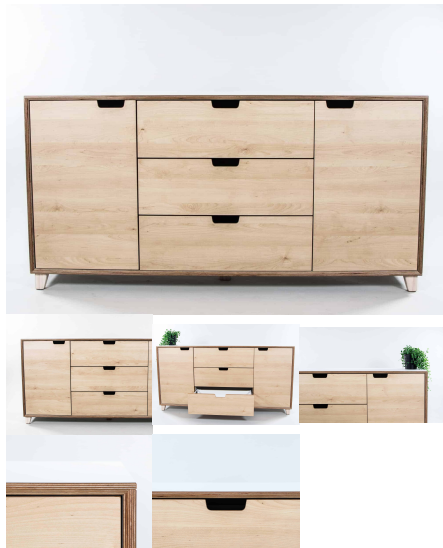

CREDENZA WITH DRAWERS 1600L

1600L Credenza unit

Cabinet Colour TBC, White, Maple
Drawer/Door Colour TBC, White, Maple
Base Options Feet, Plinth, TBC, Wheels

Product Materials:
Product Dimensions: 1600L x 395W x 800H
Joinery Hours: 4
Engineering Hours:
Dispatch Hours: 0.25
Cubic Metres: 0.505

[Read More](#)

SKU: 4034

Price: $2,158.00 + GST

Categories: [Credenza Cabinets](#), [Storage](#), [Teachers](#)

Tag: [Cabinets](#)