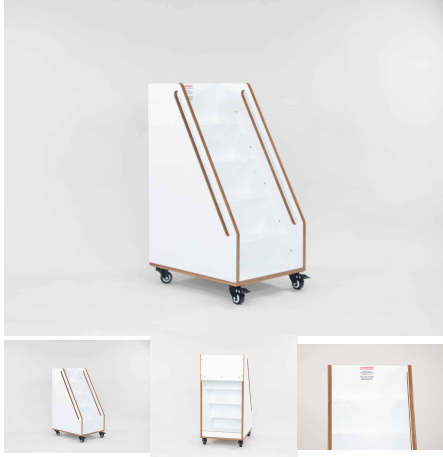

MOBILE STEPS

Mobile Change Steps with Total Brake Wheels

Powder Coated Steel

Mannex White, Matt Bond Rivergum, Matt Bone White, Matt Desert Sand, Matt Scoria, Matt Storm Blue, Matt Wizard, TBC, Textura Black, Textura Charcoal, Textura Sandstone Grey, Textura Titania

Product Materials:

Product Dimensions: 395L x 518W x 830H

Joinery Hours: .75

Engineering Hours: .66

Dispatch Hours: 0.15

Cubic Metres: .16

[Read More](#)

SKU: 6003

Price: $626.00 + GST

Categories: [Changing](#), [Teachers](#)

Tag: [Teachers](#)