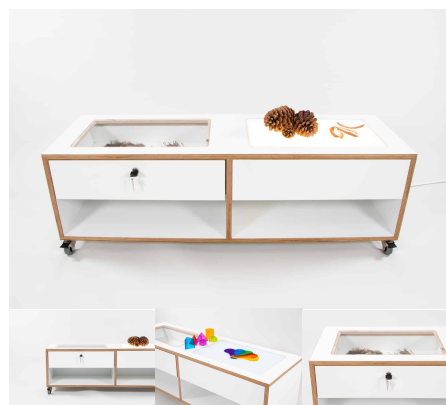

[Read More](#)

SKU: 5038

Price: \$394.00 + GST

Categories: [Dress Up + Mirrors](#), [Family Play](#), [Play and Explore](#), [Under \\$500](#)

Tag: [Mirrors](#)

DISCOVERY STATION - TODDLER

Science Station with Lightbox and Observation Drawer. Timber feet, Wheels and Plinth options available.