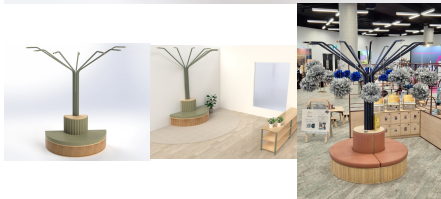

Product Materials:
Product Dimensions: 2405L x 1238W x 2596/2296H
Joinery Hours: 6.75
Engineering Hours: 5
Dispatch Hours: 1.5
Cubic Metres: 1.342

[Read More](#)

SKU: 2060

Price: \$4,338.00 + GST

Categories: [Family Play + Houses](#), [Play and Explore](#)