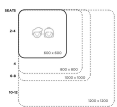

Product Materials:

Product Dimensions: 1000L x 1000W

Joinery Hours: 0.25

Engineering Hours: 0.5

Dispatch Hours: 0.1

Cubic Metres: .45

[Read More](#)

SKU: 3007

Price: $408.00 + GST

Categories: [Square](#), [Tables](#), [Tables](#), [Under $500](#)

Tag: [Square](#)