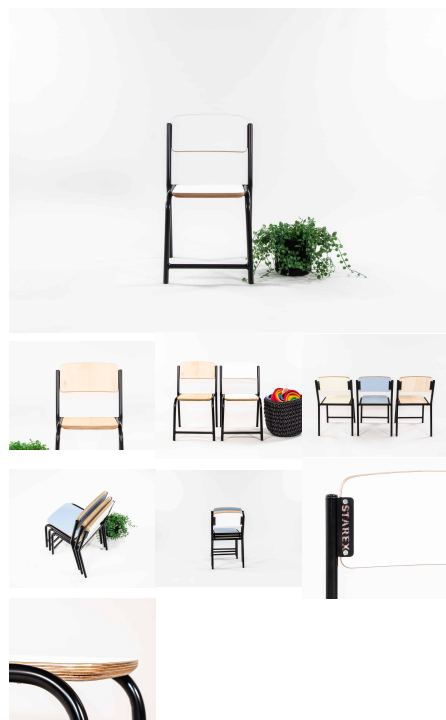

FERGUS STACKING CHAIR

Chair Height	220H (Infants), 285H (Toddlers), 320H (Preschoolers), TBC
Seat/Back Colour	Taupe Grey, TBC, White, Maple, Denim, Saffron, Wasabi
Powder Coated Steel	Mannex White, Matt Bond Rivergum, Matt Bone White, Matt Desert Sand, Matt Scoria, Matt Storm Blue, Matt Wizard, TBC, Textura Black, Textura Charcoal, Textura Sandstone Grey, Textura Titania

Product Materials:
Product Dimensions:
Joinery Hours: 0.13
Engineering Hours: 0.25
Dispatch Hours: 0.07
Cubic Metres: 0.071

[Read More](#)

SKU: 2002

Price: $121.00 + GST

Categories: [Chairs](#), [Seating](#), [Seating](#), [Under $500](#)

Tags: [Chairs](#), [Under500](#)