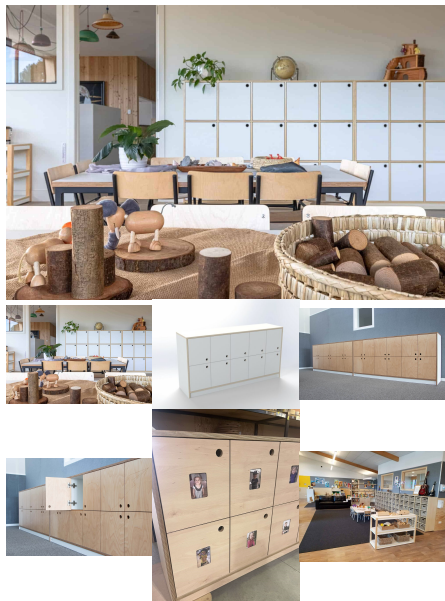

LOCKERS

Collage of Images and perhaps online questionnaire on website for customers to create a POA

Cabinet Colour TBC
Powder Coated Steel TBC

Product Materials: TBC
Product Dimensions: TBC
Joinery Hours: TBC
Engineering Hours: TBC
Dispatch Hours: TBC
Cubic Metres: TBC

[Read More](#)

SKU: 6013

Price: $0.00 + GST

Categories: [Bags + Lockers](#), [Bags + Lockers](#), [Storage](#), [Teachers](#)

Tag: [Teachers](#)