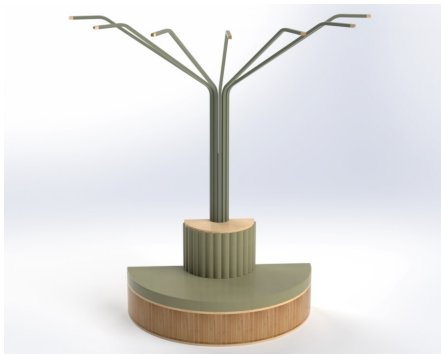

TREE OF IMAGINARIUMS

Cabinet Colour TBC, White, Maple
Powder Coated Steel Mannex White, Matt Bond Rivergum, Matt Bone White, Matt Desert Sand, Matt Scoria, Matt Storm Blue, Matt Wizard, TBC, Textura Black, Textura Charcoal, Textura Sandstone Grey, Textura Titania
Upholstery Colour Gunmetal, TBC, Army, Coral, Ether, Mustard, Natural, Navy, Rain, Sage, Stone, Tussock, Walnut

Product Materials:
Product Dimensions: 2405L x 1238W x 2596/2296H
Joinery Hours: 6.75
Engineering Hours: 5
Dispatch Hours: 1.5
Cubic Metres: 1.342

[Read More](#)

SKU: 2060

Price: $4,338.00 + GST

Categories: [Family Play + Houses](#), [Play and Explore](#)