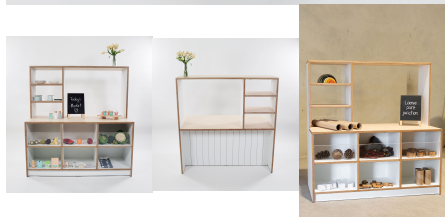

THE GENERAL STORE (PRESCHOOL)

Cabinet Colour TBC, White, Maple

Product Materials:

Product Dimensions: 1149L x 600W x 600/1200H

Joinery Hours: 3

Engineering Hours: 0

Dispatch Hours: 0.25

Cubic Metres: 0.287

[Read More](#)

SKU: 5105

Price: $1,670.00 + GST

Categories: [Art](#), [Family Play + Houses](#), [Play and Explore](#), [Practical Life](#)