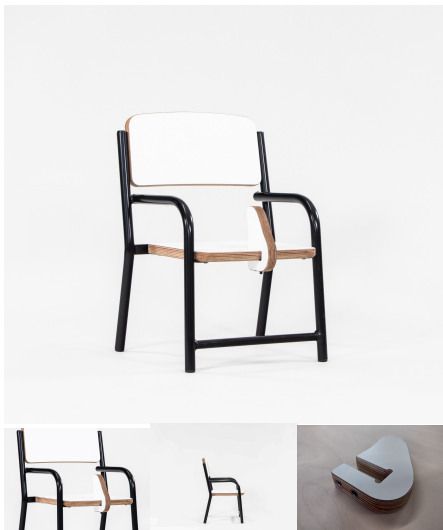

[Read More](#)

SKU: 4004

Price: \$482.00 + GST

Categories: [Blocks + Book + Puzzles](#), [Storage](#), [Storage](#), [Under \\$500](#)

Tag: [Book + Puzzle](#)

CHARLIE CHAIR WITH POMMEL

Stacking Chair with arms offered in 2 seat height variants (285H and 220H). Also available with a removable support pole. Powder Coated Steel Frame with 18mm Futura Seat and Back

Chair Height 220H (Infants), 285H (Toddlers), 320H (Preschoolers), TBC
Seat/Back Colour TBC, White, Maple, Denim, Saffron, Wasabi
Powder Coated Steel Mannex White, Matt Bond Rivergum, Matt Bone White, Matt Desert Sand, Matt Scoria, Matt Storm Blue, Matt Wizard, TBC, Textura Black, Textura Charcoal, Textura Sandstone Grey, Textura Titania