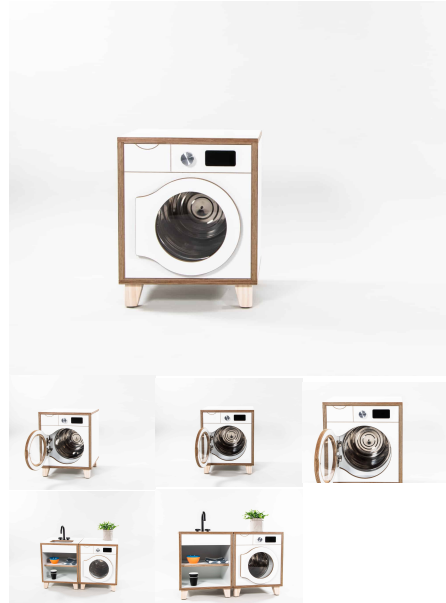

[Read More](#)

SKU: 5006

Price: \$442.00 + GST

Categories: [Family Play](#), [Family Play + Houses](#), [Play and Explore](#), [Under \\$500](#)

Tag: [Family Play](#)

WASHING MACHINE - INFANT & TODDLER

Cabinet Colour TBC, White, Maple
Door/Panel Front Colour TBC, White, Maple
Base Options Feet, Plinth, TBC, Wheels