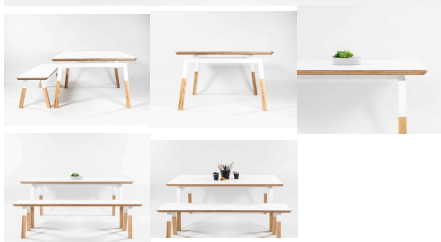

ALBY LOUNGE (SET)

Product Materials:
Product Dimensions:
Joinery Hours:
Engineering Hours:
Dispatch Hours:
Cubic Metres:

[Read More](#)

SKU: N/A

Price: From: $1,725.00 + GST

Categories: [Lounge Chairs](#), [Seating](#), [Table & Seating Sets](#)

ELLIE TABLE

Art Table - matches Work Desk Bench. Powder Coated Steel plates and collars. American Ash Timber Legs. 1045 detail on table top. Variable heights of 450mm and 500mm.

Table Top Colour TBC, White, Maple
Powder Coated Steel Mannex White, Matt Bond Rivergum, Matt Bone White, Matt Desert Sand, Matt Scoria, Matt Storm Blue, Matt Wizard, TBC, Textura Black, Textura Charcoal, Textura Sandstone Grey, Textura Titania
Table Height 385H (Infants), 450H (Toddlers), 500H (Preschoolers), TBC

Product Materials:
Product Dimensions: 1200L x 800W x 450H/500H
Joinery Hours: 1.4
Engineering Hours: 1.75
Dispatch Hours: 0.25
Cubic Metres: 0.432

[Read More](#)

SKU: 3024

Price: $895.00 + GST

Categories: [Rectangle](#), [Tables](#)

Tag: [Art](#)