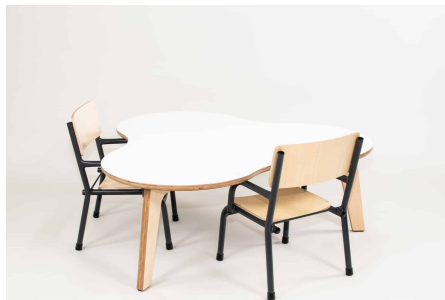

[Read More](#)

SKU: 4046

Price: \$886.00 + GST

Categories: [Blocks + Book & Puzzles](#), [Creative](#), [Storage](#), [Tables](#)

Tag: [Creative](#)

3POD TABLE AND CHAIR WITH ARMS (SET)

Product Materials:
Product Dimensions:
Joinery Hours:
Engineering Hours:
Dispatch Hours:
Cubic Metres: