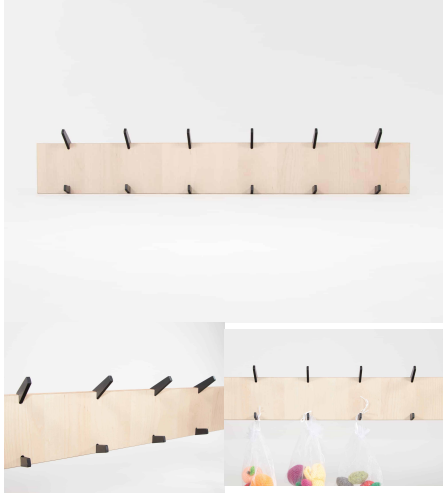

CLOTHES AND BAG HOOK (CHOOSE YOUR QUANTITY OF HOOK)

Coat Hooks - Priced on an individual basis. Price includes Hook Board for mounting. Engineering time is for one hook based on a tree of 10 hooks taking 10 minutes. Joinery time is for one hook board with average dimensions of 300mmx100mm.