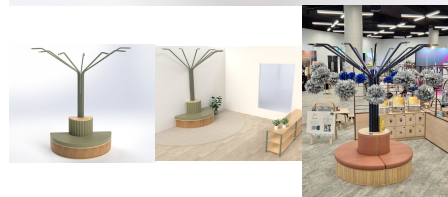

TREE OF IMAGINARIUMS

Cabinet Colour TBC, White, Maple
Powder Coated Steel Mannex White, Matt Bond Rivergum, Matt Bone White, Matt Desert Sand, Matt Scoria, Matt Storm Blue, Matt Wizard, TBC, Textura Black, Textura Charcoal, Textura Sandstone Grey, Textura Titania
Upholstery Colour Gunmetal, TBC, Army, Coral, Ether, Mustard, Natural, Navy, Rain, Sage, Stone, Tussock, Walnut

Product Materials:
Product Dimensions: 2405L x 1238W x 2596/2296H
Joinery Hours: 6.75
Engineering Hours: 5
Dispatch Hours: 1.5
Cubic Metres: 1.342

[Read More](#)
SKU: 2060
Price: $4,338.00 + GST
Categories: [Family Play + Houses](#), [Play and Explore](#)

PRESCHOOL KITCHEN (FOUR-BAY)

Door/Panel Front Colour TBC, White, Maple
Cabinet Colour TBC, White, Maple
Base Options Feet, Plinth, TBC

Product Materials:
Product Dimensions: 1526L x 395W x 600/900H
Joinery Hours: 6.5
Engineering Hours: .2
Dispatch Hours: 1.5
Cubic Metres: 0.54

[Read More](#)
SKU: 5102
Price: $2,293.00 + GST
Category: [Family Play + Houses](#)