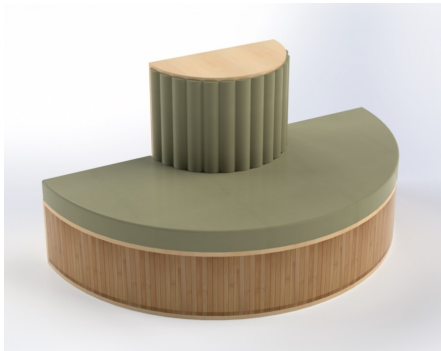

IMAGINARIUMS SEAT

Cabinet Colour TBC, White, Maple

Upholstery Colour Gunmetal, TBC, Army, Coral, Ether, Mustard, Natural, Navy, Rain, Sage, Stone, Tussock, Walnut

Product Materials:

Product Dimensions: 1600L x 818W x 800H

Joinery Hours: 5

Engineering Hours: 0

Dispatch Hours: 1

Cubic Metres: 1.069

[Read More](#)

SKU: 2061

Price: $2,855.00 + GST

Category: [Family Play + Houses](#)