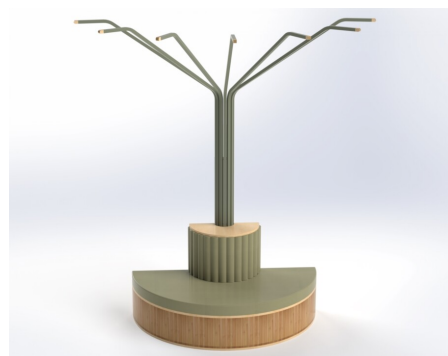

TREE OF IMAGINARIUMS

Cabinet Colour TBC, White, Maple
Powder Coated Steel Mannex White, Matt Bond Rivergum, Matt Bone White, Matt Desert Sand, Matt Scoria, Matt Storm Blue, Matt Wizard, TBC, Textura Black, Textura Charcoal, Textura Sandstone Grey, Textura Titania
Upholstery Colour Gunmetal, TBC, Army, Coral, Ether, Mustard, Natural, Navy, Rain, Sage, Stone, Tussock, Walnut

Product Materials:
Product Dimensions: 2405L x 1238W x 2596/2296H
Joinery Hours: 6.75
Engineering Hours: 5
Dispatch Hours: 1.5
Cubic Metres: 1.342

[Read More](#)
SKU: 2060
Price: $4,338.00 + GST
Categories: [Family Play + Houses](#), [Play and Explore](#)