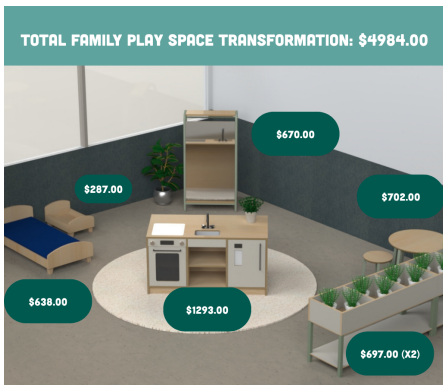

CONSTRUCTION CORNER TRANSFORMATION (BUNDLE)

Product Materials:
Product Dimensions:
Joinery Hours:
Engineering Hours:
Dispatch Hours:
Cubic Metres:

[Read More](#)

SKU: N/A

Price: $3,107.00 + GST

Categories: [Bundles](#), [Uncategorised](#), [Under $5000 Bundles](#)