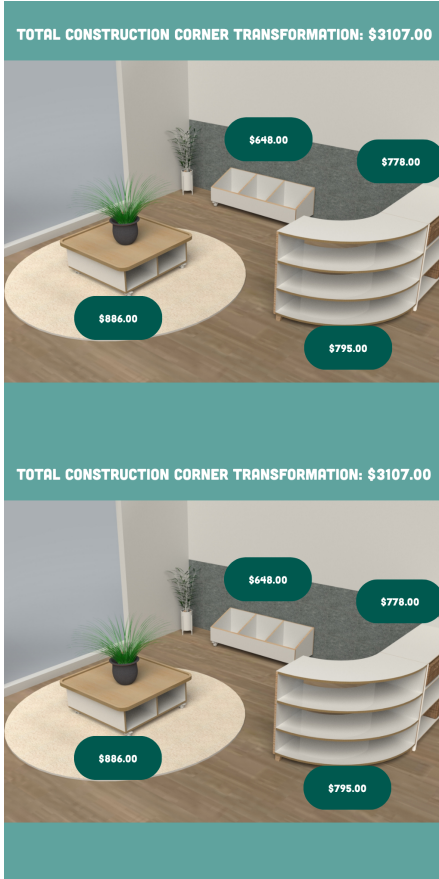

UNCATEGORISED

CONSTRUCTION CORNER TRANSFORMATION (BUNDLE)

Product Materials:
Product Dimensions:
Joinery Hours:
Engineering Hours:
Dispatch Hours:
Cubic Metres:

[Read More](#)

SKU: N/A

Price: $3,107.00 + GST

Categories: [Bundles](#), [Uncategorised](#), [Under $5000 Bundles](#)