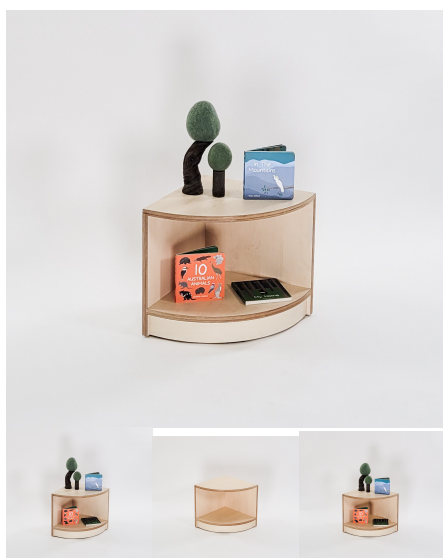

CORNER SHELF 400

Cabinet Colour TBC, White, Maple

Product Materials:

Product Dimensions: 395L x 395W x 400H

Joinery Hours: 1.16

Engineering Hours: 0

Dispatch Hours: 0.1

Cubic Metres: 0.06

[Read More](#)

SKU: 4054

Price: $445.00 + GST

Categories: [Multi Shelving](#), [Storage](#), [Uncategorised](#)