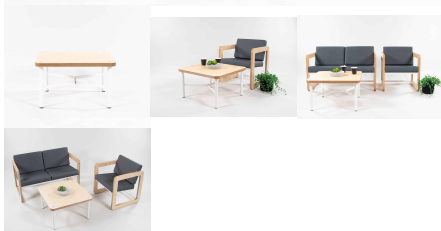

Product Materials:

Product Dimensions: 500sq x 300H

Joinery Hours: .19

Engineering Hours: 0.75

Dispatch Hours: 0.2

Cubic Metres: .075

[Read More](#)

SKU: 3022

Price: $287.00 + GST

Categories: [Tables](#), [Tables](#), [Under $500](#)

Tag: [Creative](#)