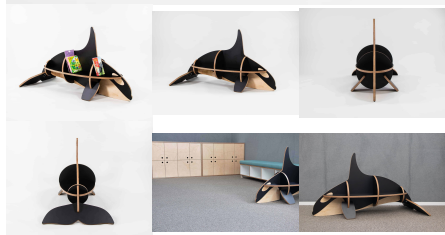

MAKI (BOOKSHELF)

Orca Book Storage Unit

Product Materials:
Product Dimensions: 1280L x 705H x 655W
Joinery Hours: 1
Engineering Hours: 0
Dispatch Hours: 0.35
Cubic Metres: .59

[Read More](#)

SKU: 4009
Price: $524.00 + GST
Categories: [Blocks + Book & Puzzles](#), [Storage](#), [Storage](#), [Under $500](#)
Tag: [Book + Puzzle](#)