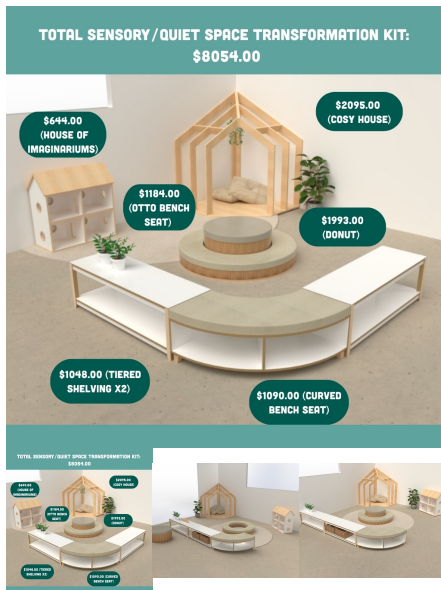

SENSORY/REFLECTION SPACE TRANSFORMATION KIT (BUNDLE)

Product Materials:
Product Dimensions:
Joinery Hours:
Engineering Hours:
Dispatch Hours:
Cubic Metres:

[Read More](#)

SKU: N/A

Price: $8,054.00 + GST

Categories: [Bundles](#), [Under $10,000 Bundles](#)