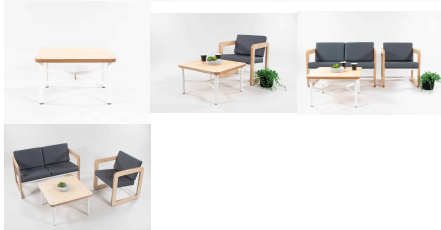

Product Materials:

Product Dimensions: 500sq x 300H

Joinery Hours: .19

Engineering Hours: 0.75

Dispatch Hours: 0.2

Cubic Metres: .075

[Read More](#)

SKU: 3022

Price: $287.00 + GST

Categories: [Tables](#), [Tables](#), [Under $500](#)

Tag: [Creative](#)