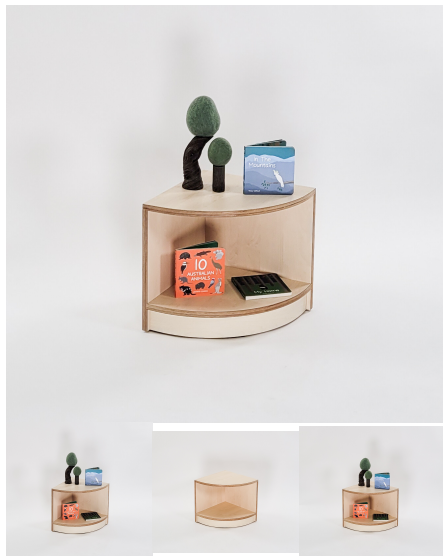

CORNER SHELF 400

Cabinet Colour TBC, White, Maple

Product Materials:

Product Dimensions: 395L x 395W x 400H

Joinery Hours: 1.16

Engineering Hours: 0

Dispatch Hours: 0.1

Cubic Metres: 0.06

[Read More](#)

SKU: 4054

Price: $445.00 + GST

Categories: [Multi Shelving](#), [Storage](#), [Uncategorised](#)