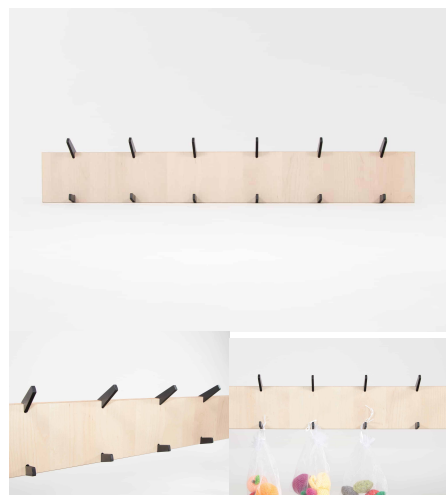

CLOTHES AND BAG HOOK (CHOOSE YOUR QUANTITY OF HOOK)

Coat Hooks - Priced on an individual basis. Price includes Hook Board for mounting. Engineering time is for one hook based on a tree of 10 hooks taking 10 minutes. Joinery time is for one hook board with average dimensions of 300mmx100mm.

Cabinet Colour

TBC, White, Maple

Powder Coated Steel

Mannex White, Matt Bond Rivergum, Matt Bone White, Matt Desert Sand, Matt Scoria, Matt Storm Blue, Matt Wizard, TBC, Textura Black, Textura Charcoal, Textura Sandstone Grey, Textura Titania

Product Materials:

Product Dimensions: 18W x 120H

Joinery Hours: 0.03

Engineering Hours: 0.02

Dispatch Hours: 0.05

Cubic Metres: .001

[Read More](#)

SKU: 6012

Price: $24.00 + GST

Categories: [Bags + Lockers](#), [Bags + Lockers](#), [Storage](#), [Storage](#), [Teachers](#), [Under $500](#)

Tag: [Teachers](#)