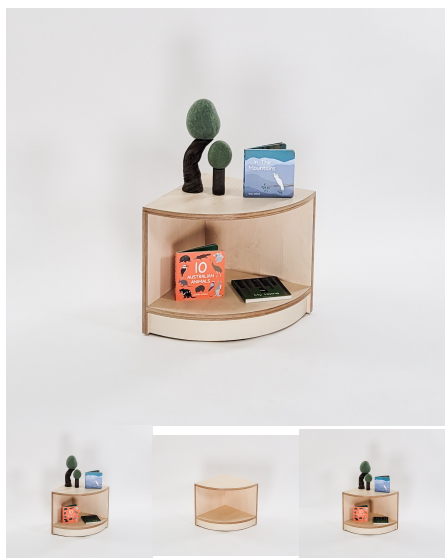

CORNER SHELF 400

Cabinet Colour TBC, White, Maple

Product Materials:

Product Dimensions: 395L x 395W x 400H

Joinery Hours: 1.16

Engineering Hours: 0

Dispatch Hours: 0.1

Cubic Metres: 0.06

[Read More](#)

SKU: 4054

Price: $445.00 + GST

Categories: [Multi Shelving](#), [Storage](#), [Uncategorised](#)