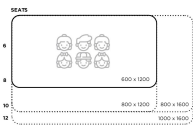

1200 KIDNEY TABLE

Powder Coated Steel Frame. Futura Top with 10 45 edge detail.

Table Height 385H (Infants), 450H (Toddlers), 500H (Preschoolers), TBC
Table Top Colour TBC, White, Maple
Powder Coated Steel Mannex White, Matt Bond Rivergum, Matt Bone White, Matt Desert Sand, Matt Scoria, Matt Storm Blue, Matt Wizard, TBC, Textura Black, Textura Charcoal, Textura Sandstone Grey, Textura Titania

Product Materials:
Product Dimensions: 1200L x 700W
Joinery Hours: 0.5
Engineering Hours: 0.75
Dispatch Hours: 0.1
Cubic Metres: .378

[Read More](#)
SKU: 3019
Price: $454.00 + GST
Categories: [Creative](#), [Tables](#)
Tag: [Creative](#)

1600X800 RECTANGLE TABLE

Powder Coated Steel Frame. Futura Top with 10 45 edge detail.

Table Height 385H (Infants), 450H (Toddlers), 500H (Preschoolers), TBC
Table Top Colour TBC, White, Maple
Powder Coated Steel Mannex White, Matt Bond Rivergum, Matt Bone White, Matt Desert Sand, Matt Scoria, Matt Storm Blue, Matt Wizard, TBC, Textura Black, Textura Charcoal, Textura Sandstone Grey, Textura Titania

Product Materials:
Product Dimensions: 1600L x 800W
Joinery Hours: 0.25
Engineering Hours: 0.5
Dispatch Hours: 0.1
Cubic Metres: .576

[Read More](#)
SKU: 3011
Price: $482.00 + GST
Categories: [Rectangle](#), [Tables](#)
Tag: [Rectangle](#)