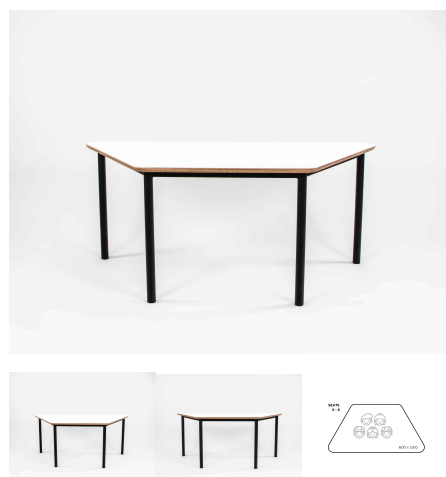

1200 TRAPEZOID TABLE

Table Height 385H (Infants), 450H (Toddlers), 500H (Preschoolers), TBC
Table Top Colour TBC, White, Maple
Powder Coated Steel Mannex White, Matt Bond Rivergum, Matt Bone White, Matt Desert Sand, Matt Scoria, Matt Storm Blue, Matt Wizard, TBC, Textura Black, Textura Charcoal, Textura Sandstone Grey, Textura Titania

Product Materials: Powder Coated Steel Frame. Futura Top with 10 45 edge detail.

Product Dimensions: 1200L x 560W

Joinery Hours: 0.25

Engineering Hours: 0.66

Dispatch Hours: 0.1

Cubic Metres: 0.30

[Read More](#)

SKU: 3021

Price: $384.00 + GST

Categories: [Creative](#), [Tables](#), [Tables](#), [Under $500](#)

Tag: [Creative](#)