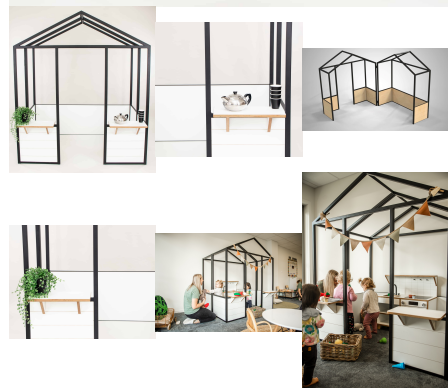

Price: \$2,998.00 + GST

Categories: [Family Play + Houses](#), [Play and Explore](#)

Tag: [Family Play](#)

STOVE - INFANT & TODDLER

Cabinet Colour	TBC, White, Maple
Door/Panel Front Colour	TBC, White, Maple
Base Options	Feet, Plinth, TBC, Wheels