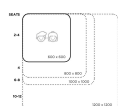

Product Materials:

Product Dimensions: 1000L x 1000W

Joinery Hours: 0.3

Engineering Hours: 0.5

Dispatch Hours: 0.1

Cubic Metres: .45

[Read More](#)

SKU: 3016

Price: $408.00 + GST

Categories: [Square](#), [Tables](#)

Tag: [Creative](#)