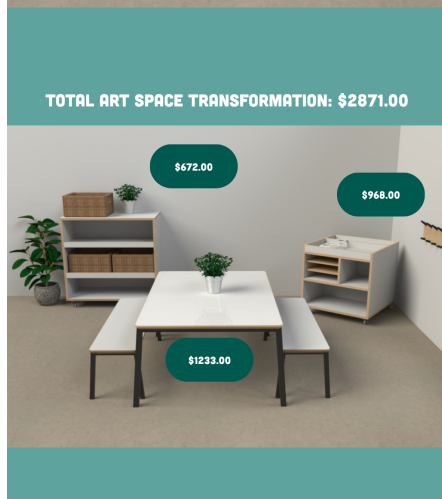

ART CORNER TRANSFORMATION (BUNDLE)

Product Materials:
Product Dimensions:
Joinery Hours:
Engineering Hours:
Dispatch Hours:
Cubic Metres:

[Read More](#)

SKU: N/A

Price: $2,871.00 + GST

Categories: [Bundles](#), [Under $5000 Bundles](#)