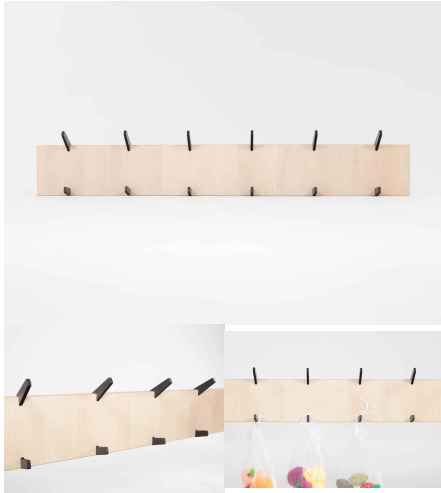

Price: \$254.00 + GST

Categories: [Round](#), [Tables](#), [Tables](#), [Under \\$500](#)

Tags: [Round](#), [Under500](#)

CLOTHES AND BAG HOOK (CHOOSE YOUR QUANTITY OF HOOK)

Coat Hooks - Priced on an individual basis. Price includes Hook Board for mounting. Engineering time is for one hook based on a tree of 10 hooks taking 10 minutes. Joinery time is for one hook board with average dimensions of 300mmx100mm.