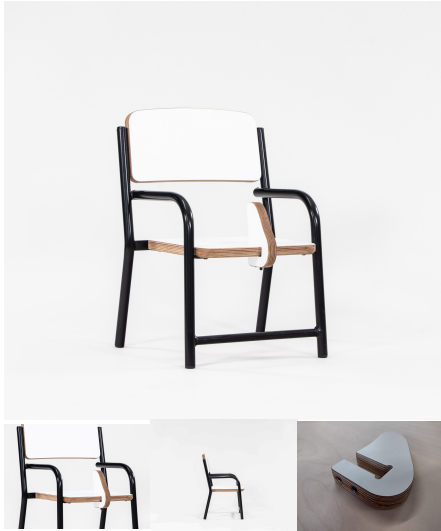

Tags: [Chairs](#), [Under500](#)

CHARLIE CHAIR WITH POMMEL

Stacking Chair with arms offered in 2 seat height variants (285H and 220H). Also available with a removable support pole. Powder Coated Steel Frame with 18mm Futura Seat and Back