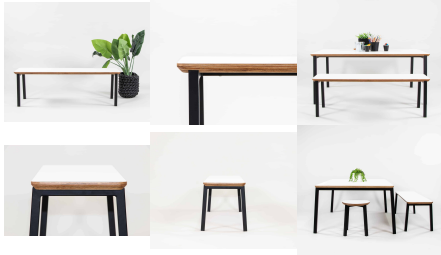

BEN BENCH SEAT

Bench Height 285 (Toddlers), 320 (Preschoolers), TBC
Seat Colour TBC, White, Maple
Powder Coated Steel Mannex White, Matt Bond Rivergum, Matt Bone White, Matt Desert Sand, Matt Scoria, Matt Storm Blue, Matt Wizard, TBC, Textura Black, Textura Charcoal, Textura Sandstone Grey, Textura Titania

Product Materials:

Product Dimensions: 1000L x 280W x 285/320H

Joinery Hours: 0.30

Engineering Hours: 0.70

Dispatch Hours: 0.1

Cubic Metres: 0.079

[Read More](#)

SKU: 2017

Price: $319.00 + GST

Categories: [Benches](#), [Seating](#), [Seating](#), [Under $500](#)

Tag: [Benches](#)

ALBY TABLE

Table Top Colour TBC, White, Maple
Powder Coated Steel Mannex White, Matt Bond Rivergum, Matt Bone White, Matt Desert Sand, Matt Scoria, Matt Storm Blue, Matt Wizard, TBC, Textura Black, Textura Charcoal, Textura Sandstone Grey, Textura Titania

Product Materials:

Product Dimensions: 500sq x 300H

Joinery Hours: .19

Engineering Hours: 0.75

Dispatch Hours: 0.2

Cubic Metres: .075

[Read More](#)

SKU: 3022

Price: $287.00 + GST

Categories: [Tables](#), [Tables](#), [Under $500](#)

Tag: [Creative](#)