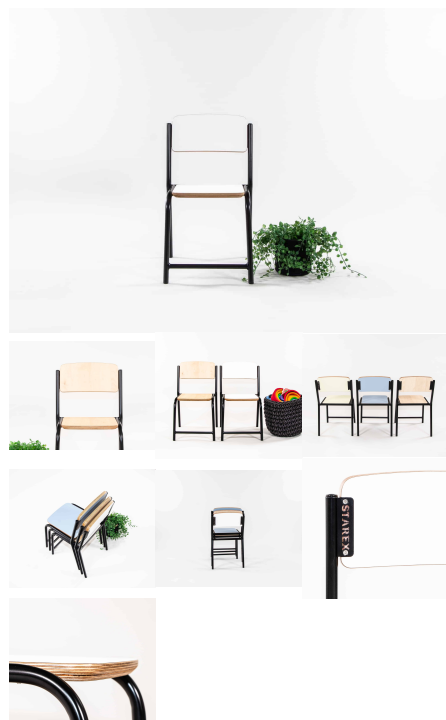

[Read More](#)

SKU: 5017

Price: \$323.00 + GST

Categories: [Family Play](#), [Family Play + Houses](#), [Play and Explore](#), [Under \\$500](#)

Tag: [Family Play](#)

FERGUS STACKING CHAIR

Chair Height	220H (Infants), 285H (Toddlers), 320H (Preschoolers), TBC
Seat/Back Colour	Taupe Grey, TBC, White, Maple, Denim, Saffron, Wasabi Mannex White, Matt Bond Rivergum, Matt Bone White, Matt Desert Sand, Matt Scoria, Matt Storm Blue, Matt Wizard, TBC, Textura Black, Textura Charcoal, Textura Sandstone Grey, Textura Titania
Powder Coated Steel	