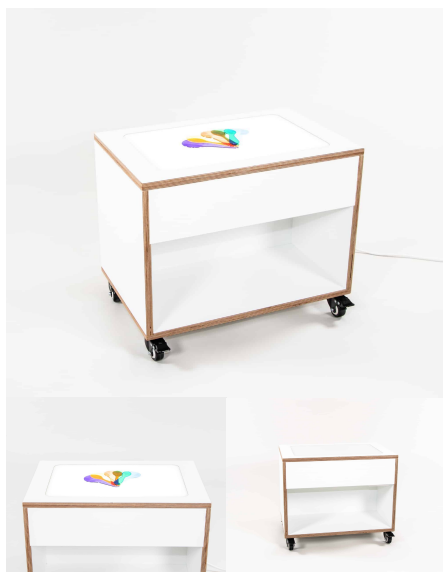

Product Materials:

Product Dimensions: 600L x 395W x 500H

Joinery Hours: 1

Engineering Hours: 0

Dispatch Hours: 1

Cubic Metres: .12

[Read More](#)

SKU: 5050

Price: $697.00 + GST

Categories: [Light + Nature Units](#), [Play and Explore](#)

Tag: [Lightboxes](#)