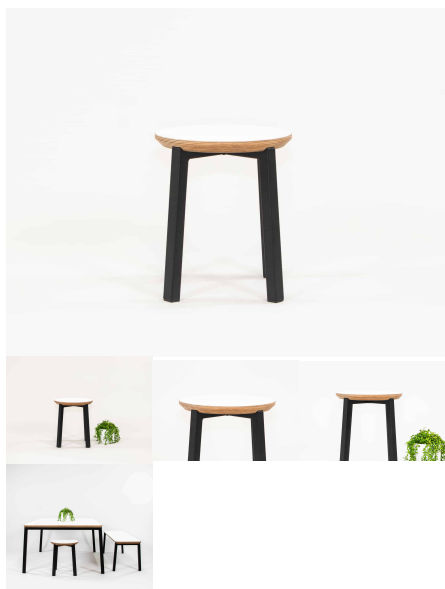

BEN STOOL

Stool - matches with the 1200L Ben Art Table. Powder Coated Steel frame. 10 45 edge detail on seat top. Variable heights of 320mm and 285mm

Stool Height	285H (Toddlers), 320H (Preschoolers), TBC
Seat Colour	TBC, White, Maple Mannex White, Matt Bond Rivergum, Matt Bone White, Matt Desert Sand, Matt Scoria, Matt Storm Blue, Matt Wizard, TBC, Textura Black, Textura Charcoal, Textura Sandstone Grey, Textura Titania
Powder Coated Steel	

Product Materials:

Product Dimensions: 285Dia

Joinery Hours: 0.16

Engineering Hours: 0.5

Dispatch Hours: 0.1

Cubic Metres: 0.023

[Read More](#)

SKU: 2007

Price: $206.00 + GST

Categories: [Seating](#), [Seating](#), [Stools](#), [Under $500](#)

Tag: [Stools](#)