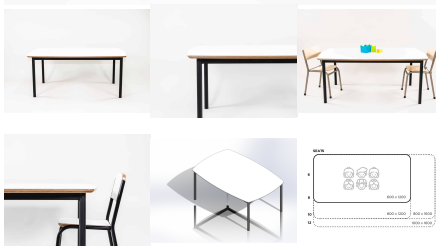

Tag: [Creative](#)

BBQ BENCH SEAT 1100L

Table - Powder Coated Steel Frame. Future Wood Planks.

Bench Height 285 (Toddlers), 320 (Preschoolers), TBC
Mannex White, Matt Bond Rivergum, Matt Bone White, Matt Desert Sand, Matt Scoria, Matt Storm Blue, Matt Wizard, TBC, Textura Black, Textura Charcoal, Textura Sandstone Grey, Textura Titania