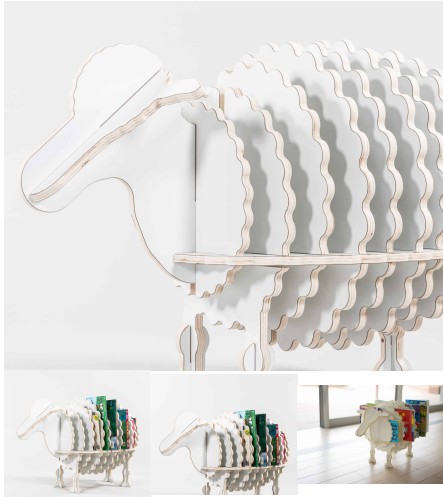

LOUIE (BOOKSHELF)

Sheep Book Storage

Product Materials:

Product Dimensions: 900L x 490W x 520H

Joinery Hours: 1

Engineering Hours:

Dispatch Hours: 0.15

Cubic Metres: 0.229

[Read More](#)

SKU: 4010

Price: $524.00 + GST

Categories: [Blocks + Book & Puzzles](#), [Storage](#), [Storage](#), [Under $500](#)

Tag: [Book + Puzzle](#)