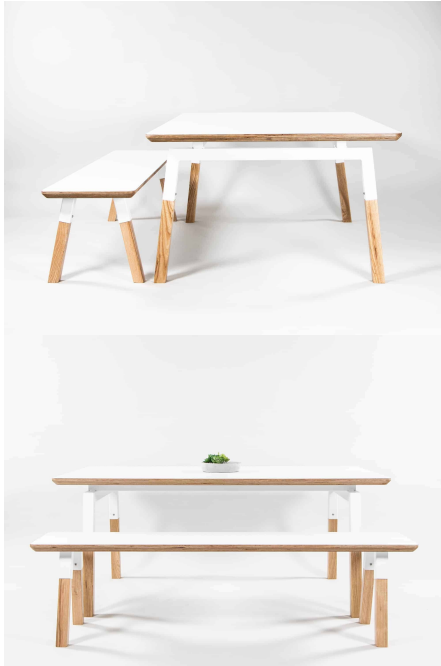

Price: \$260.00 + GST

Categories: [Outdoor](#), [Stools](#)

ELLIE TABLE AND BENCH SEATS (SET)

Product Materials:
Product Dimensions:
Joinery Hours:
Engineering Hours:
Dispatch Hours:
Cubic Metres:

[Read More](#)