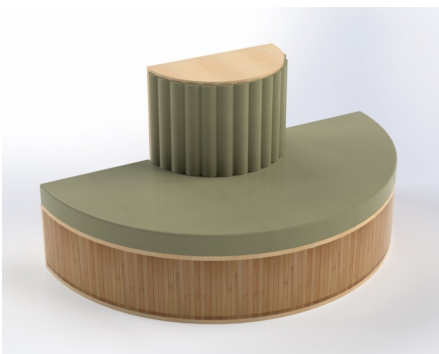

IMAGINARIUMS SEAT

Cabinet Colour	TBC, White, Maple
Upholstery Colour	Gunmetal, TBC, Army, Coral, Ether, Mustard, Natural, Navy, Rain, Sage, Stone, Tussock, Walnut

Product Materials:
Product Dimensions: 1600L x 818W x 800H
Joinery Hours: 5
Engineering Hours: 0
Dispatch Hours: 1
Cubic Metres: 1.069