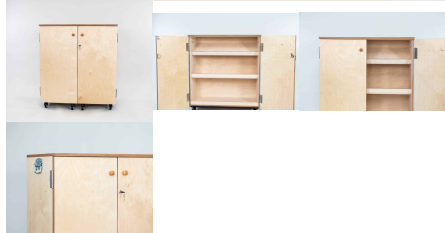

Joinery Hours: 2.5

Engineering Hours: 0.75

Dispatch Hours: 1

Cubic Metres: 0.387

[Read More](#)

SKU: 5057

Price: \$1,358.00 + GST

Categories: [Play and Explore](#), [Practical Life](#)