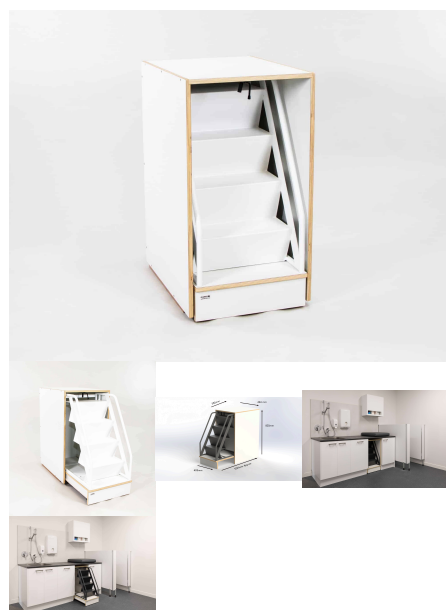

STEPS IN A BOX

Steps in a Box

Powder Coated Steel

Mannex White, Matt Bond Rivergum, Matt Bone White, Matt Desert Sand, Matt Scoria, Matt Storm Blue, Matt Wizard, TBC, Textura Black, Textura Charcoal, Textura Sandstone Grey, Textura Titania

Product Materials:

Product Dimensions: 446L x 585W x 825H

Joinery Hours: 1.25

Engineering Hours: 1.56

Dispatch Hours: 0.35

Cubic Metres: .22

[Read More](#)

SKU: 6002

Price: $968.00 + GST

Categories: [Changing](#), [Teachers](#)

Tag: [Teachers](#)