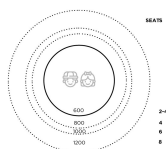

[Read More](#)

SKU: N/A

Price: \$1,422.00 + GST

Category: [Table & Seating Sets](#)

LOW PLAY TABLE

Table Top Colour TBC, White, Maple

Cabinet Colour TBC, White, Maple

Product Materials:
Product Dimensions: 900sq x 350H
Joinery Hours: 1.65
Engineering Hours:
Dispatch Hours: 0.25
Cubic Metres: 0.283