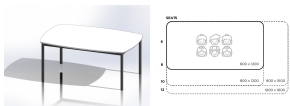

1600X1000 RECTANGLE TABLE

Powder Coated Steel Frame. Futura Top with 10 45 edge detail.

Table Height 385H (Infants), 450H (Toddlers), 500H (Preschoolers), TBC
Table Top Colour TBC, White, Maple
Powder Coated Steel Mannex White, Matt Bond Rivergum, Matt Bone White, Matt Desert Sand, Matt Scoria, Matt Storm Blue, Matt Wizard, TBC, Textura Black, Textura Charcoal, Textura Sandstone Grey, Textura Titania

Product Materials:
Product Dimensions: 1600L x 1000W
Joinery Hours: 0.25
Engineering Hours: 0.5
Dispatch Hours: 0.1
Cubic Metres: .72

[Read More](#)

SKU: 3012

Price: $589.00 + GST

Categories: [Rectangle](#), [Tables](#)

Tag: [Rectangle](#)

1600X1000 RECTANGLE PUFFER TABLE

Powder Coated Steel Frame. Futura Top with 10 45 edge detail.

Table Height 385H (Infants), 450H (Toddlers), 500H (Preschoolers), TBC
Table Top Colour TBC, White, Maple
Powder Coated Steel Mannex White, Matt Bond Rivergum, Matt Bone White, Matt Desert Sand, Matt Scoria, Matt Storm Blue, Matt Wizard, TBC, Textura Black, Textura Charcoal, Textura Sandstone Grey, Textura Titania

Product Materials:
Product Dimensions: 1600L x 1000W
Joinery Hours: 0.3
Engineering Hours: 0.5
Dispatch Hours: 0.1
Cubic Metres: 0.72

[Read More](#)

SKU: 3038

Price: $589.00 + GST

Categories: [Rectangle](#), [Tables](#)

Tag: [Creative](#)