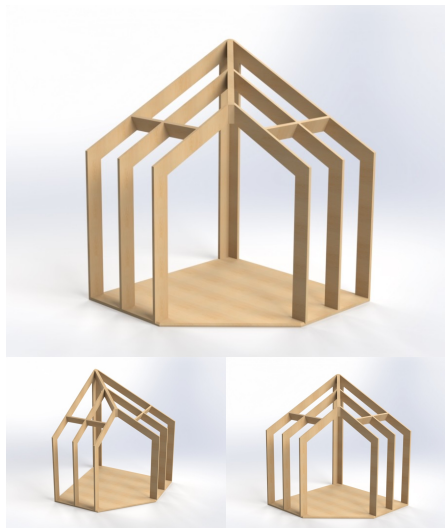

[Read More](#)

SKU: N/A

Price: From: \$1,748.00 + GST

Category: [Family Play Sets](#)

COSY HOUSE

Product Materials:

Product Dimensions: 1200L x 1200W x 1485H

Joinery Hours: 5.5