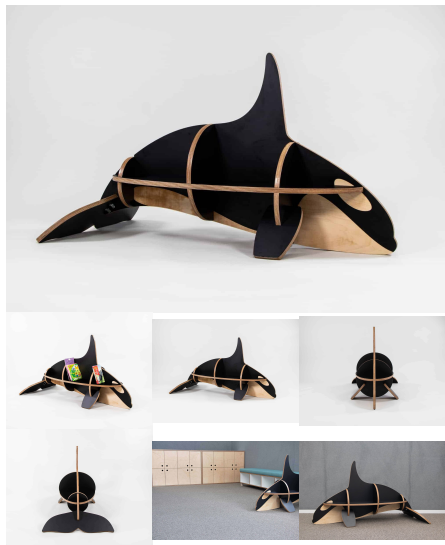

Price: \$697.00 + GST

Categories: [Storage](#), [Tiered Shelving](#)

MAKI (BOOKSHELF)

Orca Book Storage Unit

Product Materials:

Product Dimensions: 1280L x 705H x 655W

Joinery Hours: 1

Engineering Hours: 0