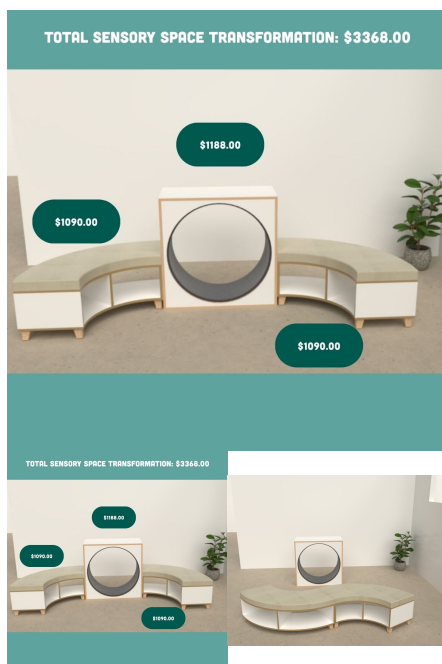

[Read More](#)

SKU: N/A

Price: \$8,913.00 + GST

Categories: [Bundles](#), [Under \\$10,000 Bundles](#)

SENSORY SPACE TRANSFORMATION (BUNDLE)

Product Materials:
Product Dimensions:
Joinery Hours:
Engineering Hours:
Dispatch Hours:
Cubic Metres: