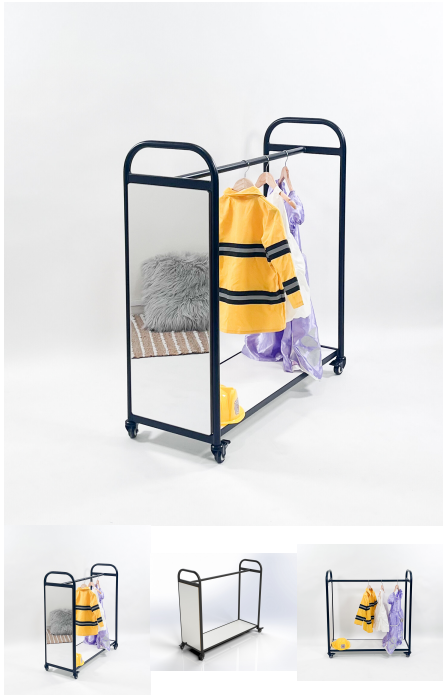

DRESS UP MOBILE MIRROR WITH RAIL

Cabinet Colour	TBC, White, Maple
Powder Coated Steel	Mannex White, Matt Bond Rivergum, Matt Bone White, Matt Desert Sand, Matt Scoria, Matt Storm Blue, Matt Wizard, TBC, Textura Black, Textura Charcoal, Textura Sandstone Grey, Textura Titania

Product Materials: Powder Coated Steel, 18mm Futura, Acrylic Mirror
Product Dimensions: 1045L x 395W x 1100H
Joinery Hours: .5
Engineering Hours: 1.33
Dispatch Hours: .12
Cubic Metres: .454

[Read More](#)

SKU: 5077

Price: $644.00 + GST

Categories: [Dress Up + Mirrors](#), [Play and Explore](#)