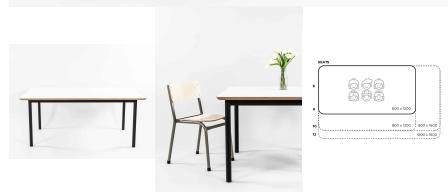

1200X800 RECTANGLE TABLE

Table Height 385H (Infants), 450H (Toddlers), 500H (Preschoolers), TBC
Table Top Colour TBC, White, Maple
Powder Coated Steel Mannex White, Matt Bond Rivergum, Matt Bone White, Matt Desert Sand, Matt Scoria, Matt Storm Blue, Matt Wizard, TBC, Textura Black, Textura Charcoal, Textura Sandstone Grey, Textura Titania

Product Materials:
Product Dimensions: 1200L x 800W
Joinery Hours: 0.25
Engineering Hours: 0.5
Dispatch Hours: 0.1
Cubic Metres: .432

[Read More](#)

SKU: 3010

Price: $427.00 + GST

Categories: [Rectangle](#), [Tables](#), [Tables](#), [Under $500](#)

Tag: [Rectangle](#)