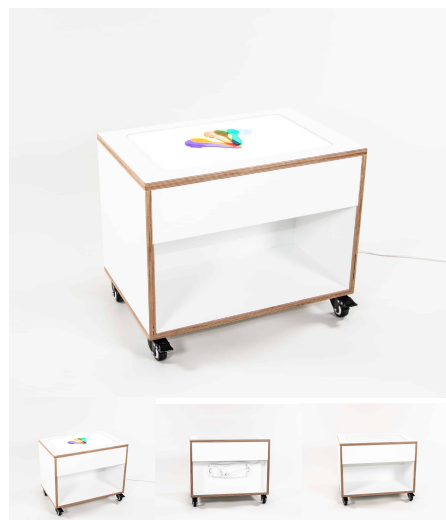

LIGHTBOX SINGLE - PRESCHOOL

Single Lightbox. Timber feet, Wheels and Plinth options available. I would like an adjustable shelf added to this unit.

Cabinet Colour TBC, White, Maple
Base Options Feet, Plinth, TBC, Wheels

Product Materials:
Product Dimensions: 600L x 395W x 600H
Joinery Hours: 1.25
Engineering Hours:
Dispatch Hours: 1
Cubic Metres: 0.14

[Read More](#)

SKU: 5051

Price: $697.00 + GST

Categories: [Light + Nature Units](#), [Play and Explore](#)

Tag: [Lightboxes](#)