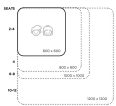

1000 ROUND TABLE

Powder Coated Steel Frame. Futura Top with 10 45 edge detail.

Table Top Colour TBC, White, Maple
Table Height 385H (Infants), 450H (Toddlers), 500H (Preschoolers), TBC
Powder Coated Steel Mannex White, Matt Bond Rivergum, Matt Bone White, Matt Desert Sand, Matt Scoria, Matt Storm Blue, Matt Wizard, TBC, Textura Black, Textura Charcoal, Textura Sandstone Grey, Textura Titania

Product Materials:

Product Dimensions: 1000 Diameter

Joinery Hours: 0.25

Engineering Hours: 0.5

Dispatch Hours: 0.1

Cubic Metres: .45

[Read More](#)

SKU: 3003

Price: $408.00 + GST

Categories: [Round](#), [Tables](#), [Tables](#), [Under $500](#)

Tag: [Round](#)

1000 SQUARE TABLE

Table Height 385H (Infants), 450H (Toddlers), 500H (Preschoolers), TBC

Table Top Colour TBC, White, Maple

Powder Coated Steel Mannex White, Matt Bond Rivergum, Matt Bone White, Matt Desert Sand, Matt Scoria, Matt Storm Blue, Matt Wizard, TBC, Textura Black, Textura Charcoal, Textura Sandstone Grey, Textura Titania

Product Materials:

Product Dimensions: 1000L x 1000W

Joinery Hours: 0.25

Engineering Hours: 0.5

Dispatch Hours: 0.1

Cubic Metres: .45

[Read More](#)

SKU: 3007

Price: $408.00 + GST

Categories: [Square](#), [Tables](#), [Tables](#), [Under $500](#)

Tag: [Square](#)