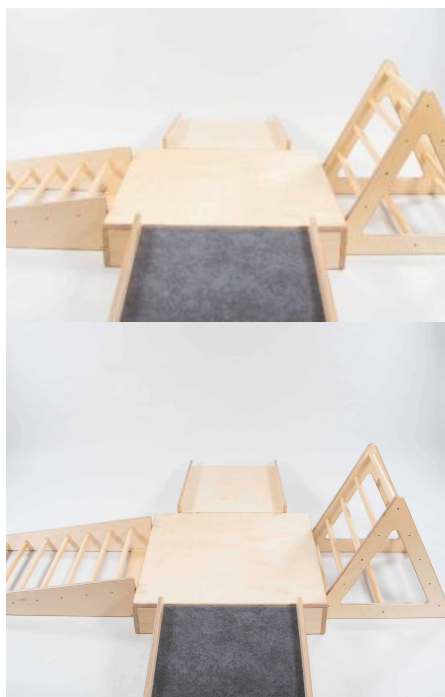

[Read More](#)

SKU: N/A

Price: From: \$686.00 + GST

Categories: [Infant / Babyfirst Sets](#), [Table & Seating Sets](#)

BABY FIRST CRAWLING RAMP 5 PIECE (SET)

Product Materials:
Product Dimensions:
Joinery Hours:
Engineering Hours:
Dispatch Hours:
Cubic Metres: