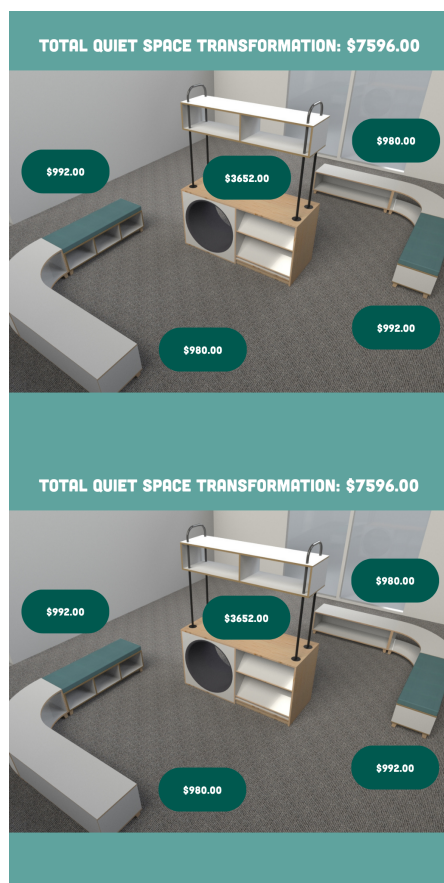

BUNDLES

Easy, convenient ordering

We understand your time is valuable, and our aim is to help you by providing quick solutions for easy ordering.

Alongside our design experts, our sets are where we have done the work, making this a convenient and easy way to order!

QUIET CORNER TRANSFORMATION KIT (BUNDLE)

Product Materials:
Product Dimensions:
Joinery Hours:
Engineering Hours:
Dispatch Hours:
Cubic Metres:

[Read More](#)

SKU: N/A

Price: $7,596.00 + GST

Categories: [Bundles](#), [Under $10,000 Bundles](#)