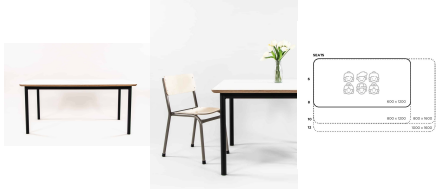

1600X1000 RECTANGLE PUFFER TABLE

Powder Coated Steel Frame. Futura Top with 10 45 edge detail.

Table Height 385H (Infants), 450H (Toddlers), 500H (Preschoolers), TBC
Table Top Colour TBC, White, Maple
Powder Coated Steel Mannex White, Matt Bond Rivergum, Matt Bone White, Matt Desert Sand, Matt Scoria, Matt Storm Blue, Matt Wizard, TBC, Textura Black, Textura Charcoal, Textura Sandstone Grey, Textura Titania

Product Materials:
Product Dimensions: 1600L x 1000W
Joinery Hours: 0.3
Engineering Hours: 0.5
Dispatch Hours: 0.1
Cubic Metres: 0.72

[Read More](#)

SKU: 3038

Price: $589.00 + GST

Categories: [Rectangle](#), [Tables](#)

Tag: [Creative](#)