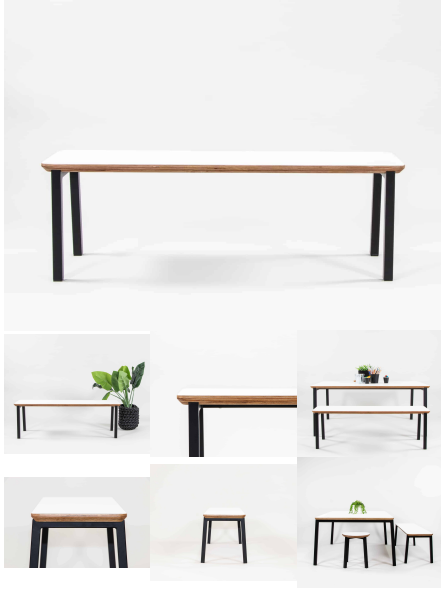

BEN BENCH SEAT

Bench Height 285 (Toddlers), 320 (Preschoolers), TBC
Seat Colour TBC, White, Maple
Powder Coated Steel Mannex White, Matt Bond Rivergum, Matt Bone White, Matt Desert Sand, Matt Scoria, Matt Storm Blue, Matt Wizard, TBC, Textura Black, Textura Charcoal, Textura Sandstone Grey, Textura Titania

Product Materials:
Product Dimensions: 1000L x 280W x 285/320H
Joinery Hours: 0.30
Engineering Hours: 0.70
Dispatch Hours: 0.1
Cubic Metres: 0.079

[Read More](#)

SKU: 2017
Price: $319.00 + GST
Categories: [Benches](#), [Seating](#), [Seating](#), [Under $500](#)
Tag: [Benches](#)