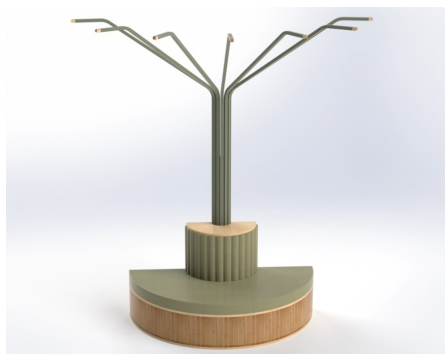

TREE OF IMAGINARIUMS

Cabinet Colour TBC, White, Maple
Powder Coated Steel Mannex White, Matt Bond Rivergum, Matt Bone White, Matt Desert Sand, Matt Scoria, Matt Storm Blue, Matt Wizard, TBC, Textura Black, Textura Charcoal, Textura Sandstone Grey, Textura Titania
Upholstery Colour Gunmetal, TBC, Army, Coral, Ether, Mustard, Natural, Navy, Rain, Sage, Stone, Tussock, Walnut

Product Materials:

Product Dimensions: 2405L x 1238W x 2596/2296H

Joinery Hours: 6.75

Engineering Hours: 5

Dispatch Hours: 1.5

Cubic Metres: 1.342

[Read More](#)

SKU: 2060

Price: $4,338.00 + GST

Categories: [Family Play + Houses](#), [Play and Explore](#)

PRESCHOOL KITCHEN (FOUR-BAY)

Door/Panel Front Colour TBC, White, Maple
Cabinet Colour TBC, White, Maple
Base Options Feet, Plinth, TBC

Product Materials:

Product Dimensions: 1526L x 395W x 600/900H

Joinery Hours: 6.5

Engineering Hours: .2

Dispatch Hours: 1.5

Cubic Metres: 0.54

[Read More](#)

SKU: 5102

Price: $2,293.00 + GST

Category: [Family Play + Houses](#)