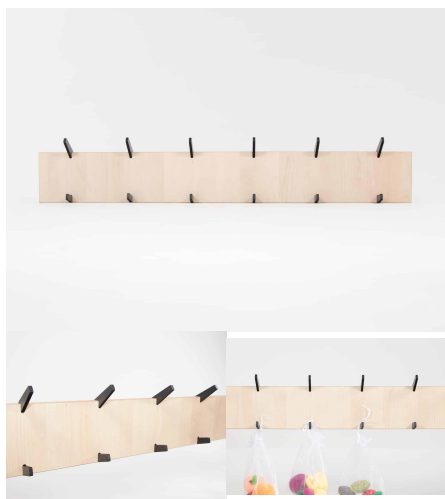

Product Materials:

Product Dimensions: 18W x 120H

Joinery Hours: 0.03

Engineering Hours: 0.02

Dispatch Hours: 0.05

Cubic Metres: .001

[Read More](#)

SKU: 6012

Price: $24.00 + GST

Categories: [Bags + Lockers](#), [Bags + Lockers](#), [Storage](#), [Storage](#), [Teachers](#), [Under $500](#)

Tag: [Teachers](#)