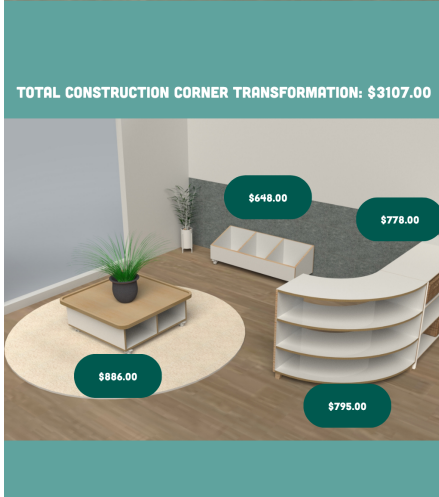

CORNER SHELF 400

Cabinet Colour TBC, White, Maple

Product Materials:
Product Dimensions: 395L x 395W x 400H
Joinery Hours: 1.16
Engineering Hours: 0
Dispatch Hours: 0.1
Cubic Metres: 0.06

[Read More](#)

SKU: 4054

Price: $445.00 + GST

Categories: [Multi Shelving](#), [Storage](#), [Uncategorised](#)