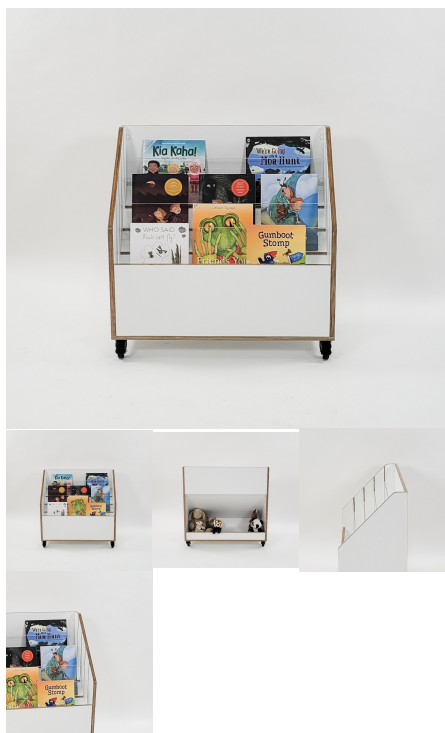

Tag: [Tiered Shelving](#)

SLOPING BOOK SHELF 800L

Cabinet Colour TBC, White, Maple

Base Options Feet, Plinth, TBC, Wheels

Product Materials: 18mm Futura & Clear Acrylic Perspex

Product Dimensions: 800L x 800H x 395W