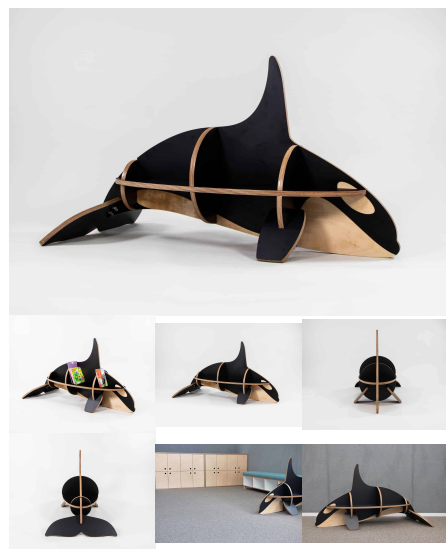

MAKI (BOOKSHELF)

Orca Book Storage Unit

Product Materials:
Product Dimensions: 1280L x 705H x 655W
Joinery Hours: 1
Engineering Hours: 0
Dispatch Hours: 0.35
Cubic Metres: .59

[Read More](#)

SKU: 4009

Price: $524.00 + GST

Categories: [Blocks + Book & Puzzles](#), [Storage](#), [Storage](#), [Under $500](#)

Tag: [Book + Puzzle](#)