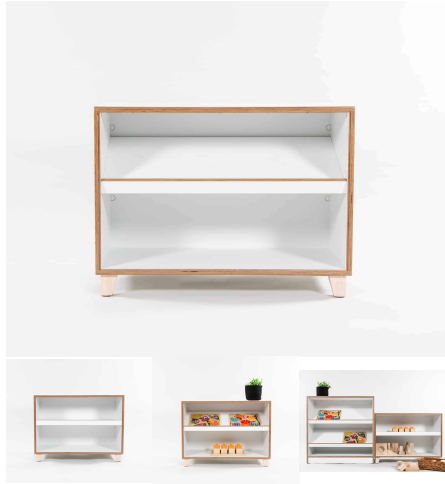

MULTI SHELF 1200 X 600

Multipurpose shelving Unit 1 x Adj shelf flat or angled. Timber Feet, Wheels or Plinth Variant. White units will be using 16mm White HPL as the back. Woodgrain other colour units will be using 18mm Futura Backs. Have priced as an average price.

Cabinet Colour TBC, White, Maple
Base Options Feet, Plinth, TBC, Wheels

Product Materials:
Product Dimensions: 1200L x 395W x 600H
Joinery Hours: 1.2
Engineering Hours: 0
Dispatch Hours: 0.15
Cubic Metres: .28

[Read More](#)

SKU: 4018

Price: $701.00 + GST

Categories: [Multi Shelving](#), [Storage](#)

Tag: [Multi Shelving](#)