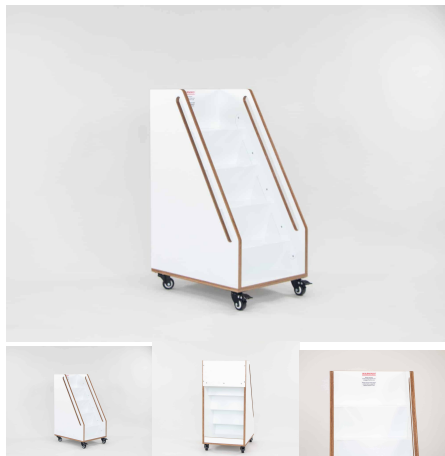

MOBILE STEPS

Mobile Change Steps with Total Brake Wheels

Powder Coated Steel

Mannex White, Matt Bond Rivergum, Matt Bone White, Matt Desert Sand, Matt Scoria, Matt Storm Blue, Matt Wizard, TBC, Textura Black, Textura Charcoal, Textura Sandstone Grey, Textura Titania

Product Materials:

Product Dimensions: 395L x 518W x 830H

Joinery Hours: .75

Engineering Hours: .66

Dispatch Hours: 0.15

Cubic Metres: .16

[Read More](#)

SKU: 6003

Price: $626.00 + GST

Categories: [Changing](#), [Teachers](#)

Tag: [Teachers](#)