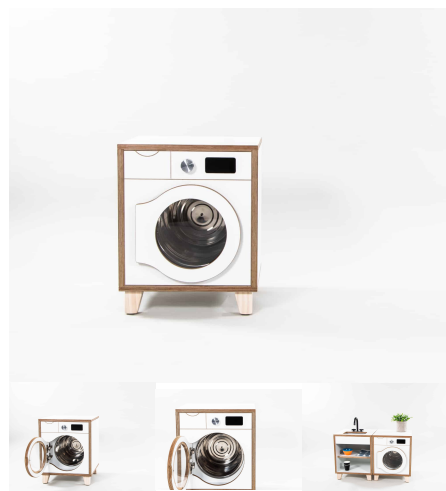

WASHING MACHINE - PRESCHOOL

Cabinet Colour	TBC, White, Maple
Door/Panel Front Colour	TBC, White, Maple
Base Options	Feet, Plinth, TBC, Wheels

Product Materials:

Product Dimensions: 395L x 395W x 600H

Joinery Hours: 1

Engineering Hours: 0

Dispatch Hours: 0.25

Cubic Metres: .093

[Read More](#)

SKU: 5008

Price: $519.00 + GST

Categories: [Family Play](#), [Family Play + Houses](#), [Play and Explore](#), [Under $500](#)

Tag: [Family Play](#)