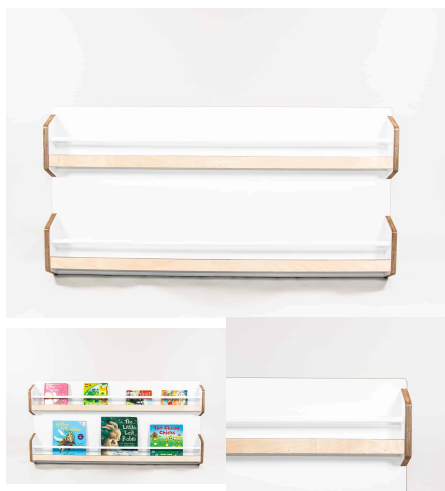

Cubic Metres: .513

[Read More](#)

SKU: 4025

Price: \$795.00 + GST

Categories: [Multi Shelving](#), [Storage](#)

Tag: [Multi Shelving](#)

WALL MOUNTED BOOK SHELF 800L

Wall Mounted two tier book shelf. Futura with Dowel support rails