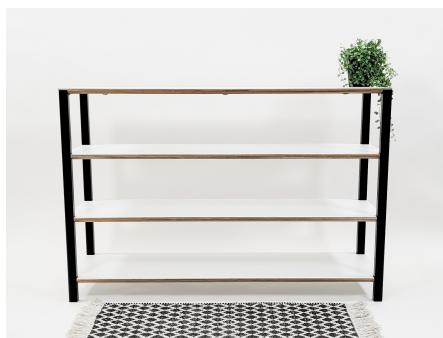

STEEL 3 TIERED SHELF

Cabinet Colour TBC, White, Maple
Mannex White, Matt Bond Rivergum, Matt Bone White, Matt Desert Sand, Matt Scoria, Matt Storm Blue, Matt Wizard, TBC, Textura Black, Textura Charcoal, Textura Sandstone Grey, Textura Titania

Powder Coated Steel

Base Options Feet, TBC, Wheels

Product Materials: 18mm Futura, Powder Coated Steel
Product Dimensions: 1200L x 395W x 600H
Joinery Hours: 0.4
Engineering Hours: 0.5
Dispatch Hours: 0.12
Cubic Metres: 0.284

[Read More](#)

SKU: 4050

Price: $595.00 + GST

Categories: [Storage](#), [Tiered Shelving](#)

Tag: [Tiered Shelving](#)