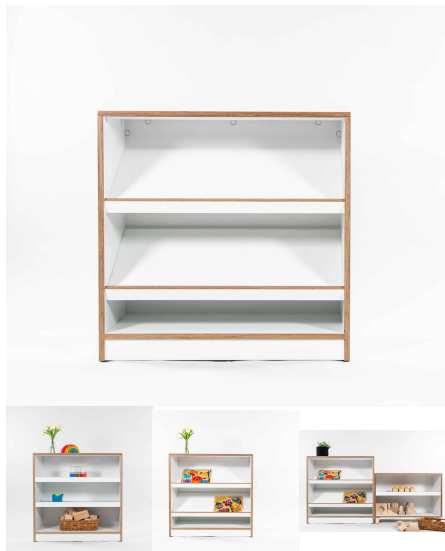

MULTI SHELF 1200 X 800

Multipurpose shelving Unit 2 x Adj shelf flat or angled. Timber Feet, Wheels or Plinth Variant. White units will be using 16mm White HPL as the back. Woodgrain other colour units will be using 18mm Futura Backs. Have priced as an average price.

Cabinet Colour TBC, White, Maple
Base Options Feet, Plinth, TBC, Wheels

Product Materials:
Product Dimensions: 1200L x 395W x 800H
Joinery Hours: 1.3
Engineering Hours: 0
Dispatch Hours: 0.15
Cubic Metres: .38

[Read More](#)

SKU: 4019

Price: $810.00 + GST

Categories: [Multi Shelving](#), [Storage](#)

Tag: [Multi Shelving](#)