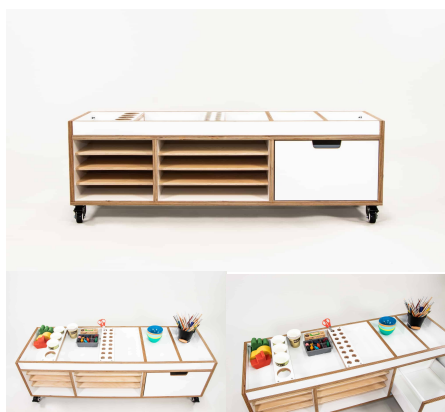

PLAY AND EXPLORE

Engaging for kids, modern and looks great

Fun & Playful is at the forefront of all our designs in our play & explore range.

ART STORAGE - INFANT & TODDLERS

Small Art Unit with top tray, removable utensil holders, single drawer and removable plywood shelves. Timber feet, Wheels and Plinth options available. Height needs changing to 500? As per discussion.

Cabinet Colour	TBC, White, Maple
Drawer/Door Colour	TBC, White, Maple
Base Options	Feet, Plinth, TBC, Wheels

Product Materials:

Product Dimensions: 1200L x 395W x 500H

Joinery Hours: 2

Engineering Hours: 0

Dispatch Hours: 0.25

Cubic Metres: .237

[Read More](#)

SKU: 5042

Price: $1,125.00 + GST

Categories: [Art](#), [Play and Explore](#)

Tag: [Art](#)