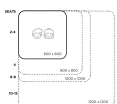

CLOTHES AND BAG HOOK (CHOOSE YOUR QUANTITY OF HOOK)

Coat Hooks - Priced on an individual basis. Price includes Hook Board for mounting. Engineering time is for one hook based on a tree of 10 hooks taking 10 minutes. Joinery time is for one hook board with average dimensions of 300mmx100mm.

Cabinet Colour TBC, White, Maple
Powder Coated Steel Mannex White, Matt Bond Rivergum, Matt Bone White, Matt Desert Sand, Matt Scoria, Matt Storm Blue, Matt Wizard, TBC, Textura Black, Textura Charcoal, Textura Sandstone Grey, Textura Titania

Product Materials:
Product Dimensions: 18W x 120H
Joinery Hours: 0.03
Engineering Hours: 0.02
Dispatch Hours: 0.05
Cubic Metres: .001

[Read More](#)

SKU: 6012

Price: $24.00 + GST

Categories: [Bags + Lockers](#), [Bags + Lockers](#), [Storage](#), [Storage](#), [Teachers](#), [Under $500](#)

Tag: [Teachers](#)

600 SQUARE TABLE

Table Height 385H (Infants), 450H (Toddlers), 500H (Preschoolers), TBC
Table Top Colour TBC, White, Maple
Powder Coated Steel Mannex White, Matt Bond Rivergum, Matt Bone White, Matt Desert Sand, Matt Scoria, Matt Storm Blue, Matt Wizard, TBC, Textura Black, Textura Charcoal, Textura Sandstone Grey, Textura Titania

Product Materials:
Product Dimensions: 600L x 600W
Joinery Hours: .2
Engineering Hours: 0.5
Dispatch Hours: 0.1
Cubic Metres: .162

[Read More](#)

SKU: 3005

Price: $254.00 + GST

Categories: [Square](#), [Tables](#), [Tables](#), [Under $500](#)

Tag: [Square](#)