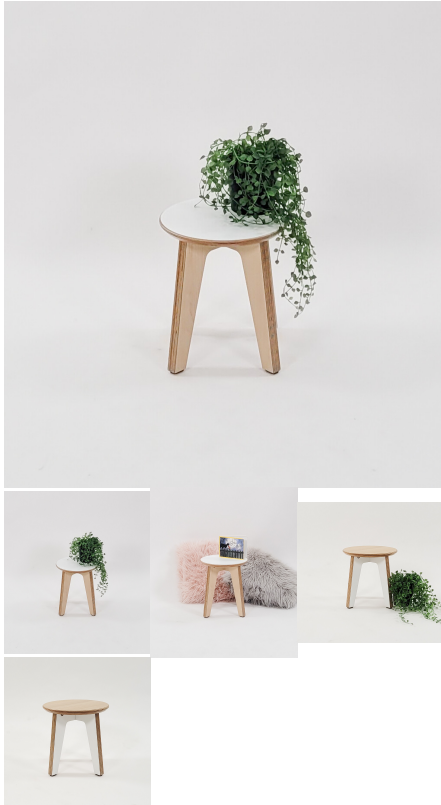

MILLIE STOOL

Stool Height 285H (Toddlers), 320H (Preschoolers), TBC
Seat Colour TBC, White, Maple
Legs Colour White, Maple, TBC

Product Materials:
Product Dimensions: 285Dia
Joinery Hours: 0.5
Engineering Hours:
Dispatch Hours: 0.1
Cubic Metres: 0.02