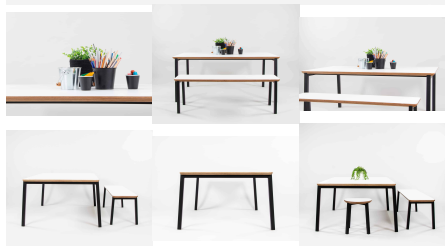

BEN TABLE

Table Height

450H (Toddlers), 500H (Preschoolers), TBC

Table Top Colour

TBC, White, Maple

Powder Coated Steel

Mannex White, Matt Bond Rivergum, Matt Bone White, Matt Desert Sand, Matt Scoria, Matt Storm Blue, Matt Wizard, TBC, Textura Black, Textura Charcoal, Textura Sandstone Grey, Textura Titania

Product Materials:

Product Dimensions: 1200L x 800W x 450/500H

Joinery Hours: 0.3

Engineering Hours: 0.75

Dispatch Hours: 0.16

Cubic Metres: 0.432

[Read More](#)

SKU: 3023

Price: $595.00 + GST

Categories: [Rectangle](#), [Tables](#)

Tag: [Art](#)