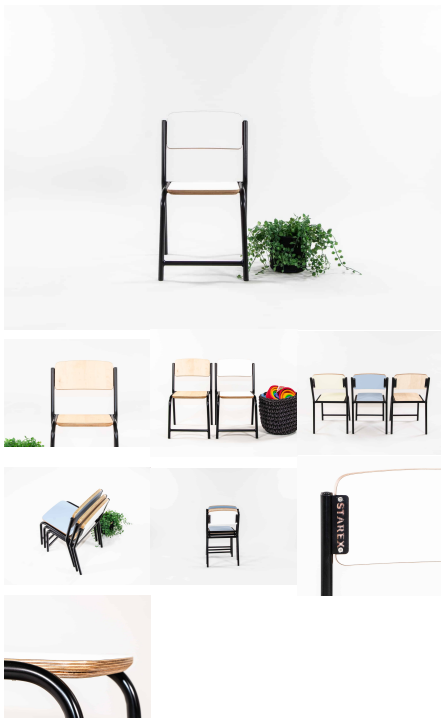

Tags: [Chairs](#), [Under500](#)

CHARLIE CHAIR WITH POMMEL

Stacking Chair with arms offered in 2 seat height variants (285H and 220H). Also available with a removable support pole. Powder Coated Steel Frame with 18mm Futura Seat and Back