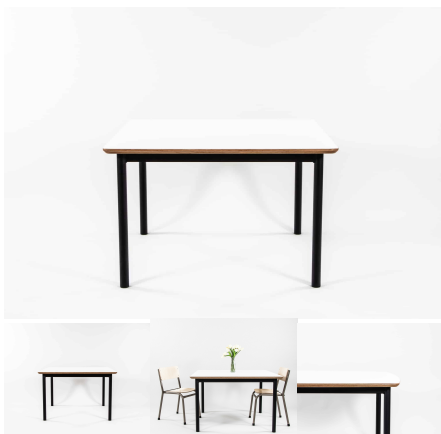

Tag: [Teachers](#)

600 SQUARE TABLE

Table Height 385H (Infants), 450H (Toddlers), 500H (Preschoolers), TBC
Table Top Colour TBC, White, Maple
Powder Coated Steel Mannex White, Matt Bond Rivergum, Matt Bone White, Matt Desert Sand, Matt Scoria, Matt Storm Blue, Matt Wizard, TBC, Textura Black, Textura Charcoal, Textura Sandstone Grey, Textura Titania