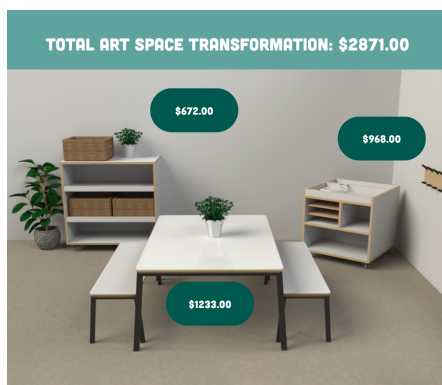

ART CORNER TRANSFORMATION (BUNDLE)

Product Materials:
Product Dimensions:
Joinery Hours:
Engineering Hours:
Dispatch Hours:
Cubic Metres:

[Read More](#)

SKU: N/A

Price: $2,871.00 + GST

Categories: [Bundles](#), [Under $5000 Bundles](#)

ALBY CORNER TRANSFORMATION (BUNDLE)

Product Materials:
Product Dimensions:
Joinery Hours:
Engineering Hours:
Dispatch Hours:
Cubic Metres:

[Read More](#)

SKU: N/A

Price: $771.00 + GST

Categories: [Bundles](#), [Under $1000 Bundles](#)