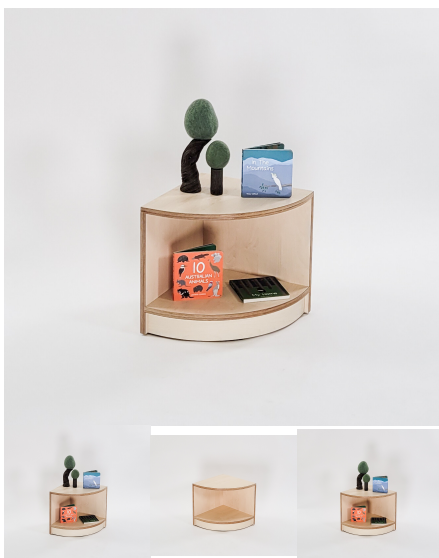

Categories: [Bundles](#), [Uncategorised](#), [Under \\$5000 Bundles](#)

CORNER SHELF 400

Cabinet Colour TBC, White, Maple

Product Materials:
Product Dimensions: 395L x 395W x 400H
Joinery Hours: 1.16
Engineering Hours: 0
Dispatch Hours: 0.1
Cubic Metres: 0.06