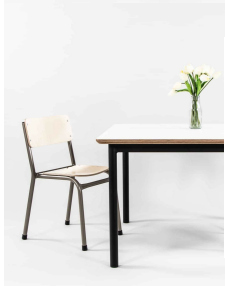

1200 KIDNEY TABLE

Powder Coated Steel Frame. Futura Top with 10 45 edge detail.

Table Height 385H (Infants), 450H (Toddlers), 500H (Preschoolers), TBC
Table Top Colour TBC, White, Maple
Powder Coated Steel Mannex White, Matt Bond Rivergum, Matt Bone White, Matt Desert Sand, Matt Scoria, Matt Storm Blue, Matt Wizard, TBC, Textura Black, Textura Charcoal, Textura Sandstone Grey, Textura Titania

Product Materials:
Product Dimensions: 1200L x 700W
Joinery Hours: 0.5
Engineering Hours: 0.75
Dispatch Hours: 0.1
Cubic Metres: .378

[Read More](#)
SKU: 3019
Price: $454.00 + GST
Categories: [Creative](#), [Tables](#)
Tag: [Creative](#)

1600X800 RECTANGLE TABLE

Powder Coated Steel Frame. Futura Top with 10 45 edge detail.

Table Height 385H (Infants), 450H (Toddlers), 500H (Preschoolers), TBC
Table Top Colour TBC, White, Maple
Powder Coated Steel Mannex White, Matt Bond Rivergum, Matt Bone White, Matt Desert Sand, Matt Scoria, Matt Storm Blue, Matt Wizard, TBC, Textura Black, Textura Charcoal, Textura Sandstone Grey, Textura Titania

Product Materials:
Product Dimensions: 1600L x 800W
Joinery Hours: 0.25
Engineering Hours: 0.5
Dispatch Hours: 0.1
Cubic Metres: .576

[Read More](#)
SKU: 3011
Price: $482.00 + GST
Categories: [Rectangle](#), [Tables](#)
Tag: [Rectangle](#)