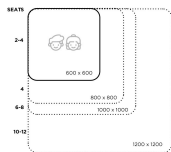

600 ROUND TABLE AND FERGUS STACKING CHAIRS (SET)

Product Materials:
Product Dimensions:
Joinery Hours:
Engineering Hours:
Dispatch Hours:
Cubic Metres:

[Read More](#)

SKU: N/A

Price: From: $496.00 + GST

Category: [Table & Seating Sets](#)

1000 SQUARE TABLE AND FERGUS STACKING CHAIRS (SET)

Product Materials:
Product Dimensions:
Joinery Hours:
Engineering Hours:
Dispatch Hours:
Cubic Metres:

[Read More](#)

SKU: N/A

Price: $1,134.00 + GST

Category: [Table & Seating Sets](#)