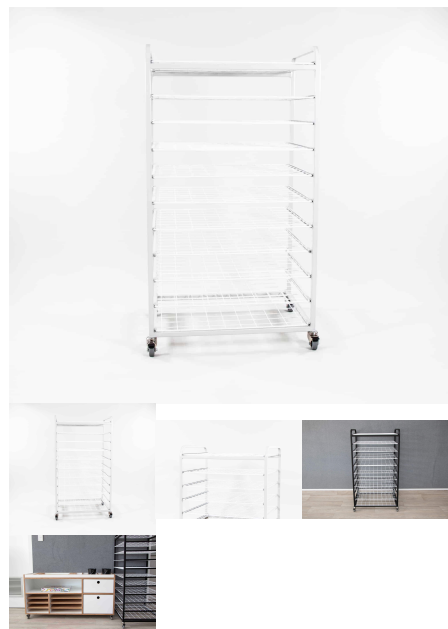

DRYING RACK LARGE

Powder Coated Steel

Mannex White, Matt Bond Rivergum, Matt Bone White, Matt Desert Sand, Matt Scoria, Matt Storm Blue, Matt Wizard, TBC, Textura Black, Textura Charcoal, Textura Sandstone Grey, Textura Titania

Product Materials:

Product Dimensions: 650L x 500W x 1170H

Joinery Hours: 0

Engineering Hours: 1.75

Dispatch Hours: 0.25

Cubic Metres: .38

[Read More](#)

SKU: 5041

Price: $822.00 + GST

Categories: [Art](#), [Play and Explore](#)

Tag: [Art](#)