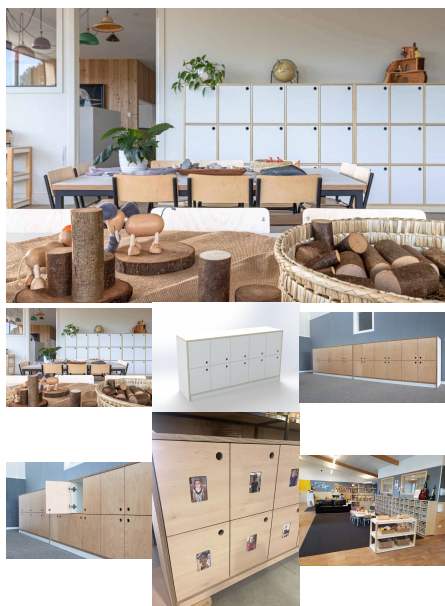

LOCKERS

Collage of Images and perhaps online questionnaire on website for customers to create a POA

Cabinet Colour TBC

Powder Coated Steel TBC

Product Materials: TBC

Product Dimensions: TBC

Joinery Hours: TBC

Engineering Hours: TBC

Dispatch Hours: TBC

Cubic Metres: TBC

[Read More](#)

SKU: 6013

Price: $0.00 + GST

Categories: [Bags + Lockers](#), [Bags + Lockers](#), [Storage](#), [Teachers](#)

Tag: [Teachers](#)