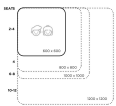

1200 ROUND TABLE

Powder Coated Steel Frame. Futura Top with 10 45 edge detail.

Table Height 385H (Infants), 450H (Toddlers), 500H (Preschoolers), TBC
Table Top Colour TBC, White, Maple
Powder Coated Steel Mannex White, Matt Bond Rivergum, Matt Bone White, Matt Desert Sand, Matt Scoria, Matt Storm Blue, Matt Wizard, TBC, Textura Black, Textura Charcoal, Textura Sandstone Grey, Textura Titania

Product Materials:

Product Dimensions: 1200 Diameter

Joinery Hours: 0.25

Engineering Hours: 0.5

Dispatch Hours: 0.1

Cubic Metres: .648

[Read More](#)

SKU: 3004

Price: $454.00 + GST

Categories: [Round](#), [Tables](#), [Tables](#), [Under $500](#)

Tag: [Round](#)

1200 SQUARE TABLE

Powder Coated Steel Frame. Futura Top with 10 45 edge detail.

Table Height 385H (Infants), 450H (Toddlers), 500H (Preschoolers), TBC
Table Top Colour TBC, White, Maple
Powder Coated Steel Mannex White, Matt Bond Rivergum, Matt Bone White, Matt Desert Sand, Matt Scoria, Matt Storm Blue, Matt Wizard, TBC, Textura Black, Textura Charcoal, Textura Sandstone Grey, Textura Titania

Product Materials:

Product Dimensions: 1200L x 1200W

Joinery Hours: 0.25

Engineering Hours: 0.5

Dispatch Hours: 0.1

Cubic Metres: .648

[Read More](#)

SKU: 3008

Price: $454.00 + GST

Categories: [Square](#), [Tables](#), [Tables](#), [Under $500](#)

Tag: [Square](#)