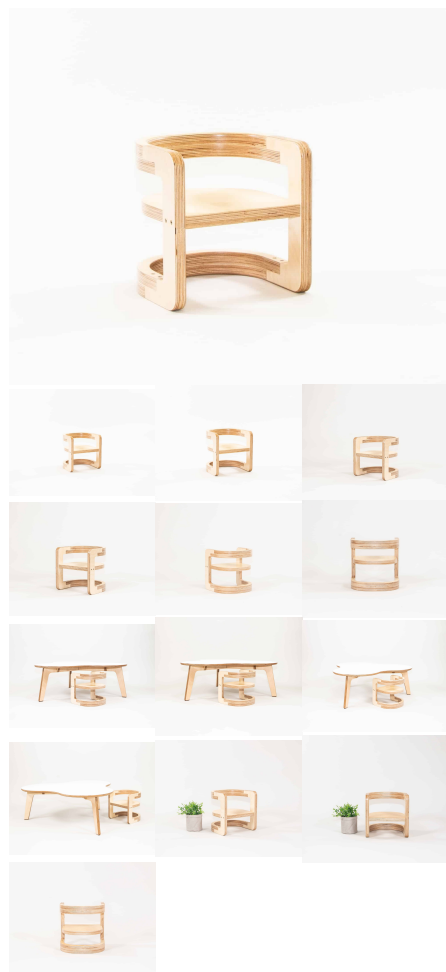

Categories: [Bench Seats](#), [Benches](#), [Seating](#), [Storage](#)

Tag: [Benches](#)

TILLY INFANT CHAIR

Clear Lacquered Plywood Infant Chair

Product Materials:

Product Dimensions: 280L x 250W x 280H (Seat heights 135H & 170H)