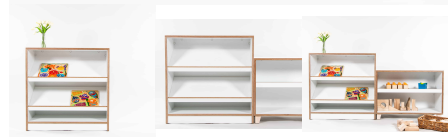

MULTI SHELF 800 X 800

Cabinet Colour TBC, White, Maple
Base Options Feet, Plinth, TBC, Wheels

Product Materials:
Product Dimensions: 800L x 395W x 800H
Joinery Hours: 1.25
Engineering Hours: 0
Dispatch Hours: 0.15
Cubic Metres: .25

[Read More](#)

SKU: 4016

Price: $670.00 + GST

Categories: [Multi Shelving](#), [Storage](#)

Tag: [Multi Shelving](#)

MULTI SHELF 1200 X 400

Cabinet Colour TBC, White, Maple
Base Options Feet, Plinth, TBC, Wheels

Product Materials:
Product Dimensions: 1200L x 395W x 400H
Joinery Hours: 0.75
Engineering Hours: 0
Dispatch Hours: 0.15
Cubic Metres: .19

[Read More](#)

SKU: 4017

Price: $485.00 + GST

Categories: [Multi Shelving](#), [Storage](#), [Storage](#), [Under $500](#)

Tag: [Multi Shelving](#)