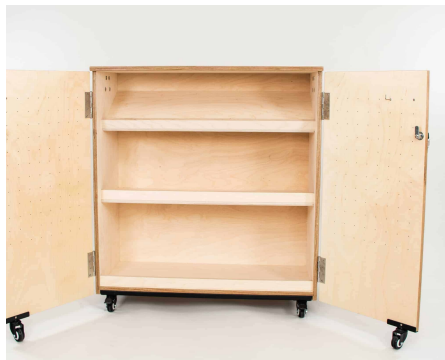

CARPENTRY CABINET

Wheel Base Colour   Textura Black

Product Materials:

Product Dimensions: 900L x 430W x 1000H

Joinery Hours: 2.5

Engineering Hours: 0.75

Dispatch Hours: 1

Cubic Metres: 0.387

[Read More](#)

SKU: 5057

Price: $1,358.00 + GST

Categories: [Play and Explore](#), [Practical Life](#)

OUTDOOR STOVE

Outdoor Stove

Product Materials:

Product Dimensions: 412L x 406W x 600H

Joinery Hours: 1

Engineering Hours: 0

Dispatch Hours: 0.4

Cubic Metres: .1

[Read More](#)

SKU: 5018

Price: $519.00 + GST

Categories: [Family Play](#), [Family Play + Houses](#), [Play and Explore](#), [Under $500](#), [Water + Outdoor](#)

Tag: [Water + Outdoor](#)