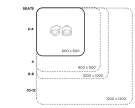

Price: \$254.00 + GST

Categories: [Square](#), [Tables](#), [Tables](#), [Under \\$500](#)

Tag: [Creative](#)

POMMEL FOR INFANT CHAIRS

Weight	0.01 kg
Dimensions	15 x 12 x 1.8 cm
Colour	TBC, White, Maple

Product Materials: