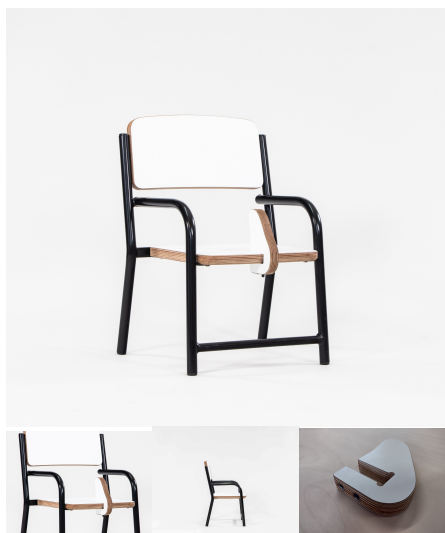

[Read More](#)

SKU: 4004

Price: \$482.00 + GST

Categories: [Blocks + Book + Puzzles](#), [Storage](#), [Storage](#), [Under \\$500](#)

Tag: [Book + Puzzle](#)

CHARLIE CHAIR WITH POMMEL

Stacking Chair with arms offered in 2 seat height variants (285H and 220H). Also available with a removable support pole. Powder Coated Steel Frame with 18mm Futura Seat and Back