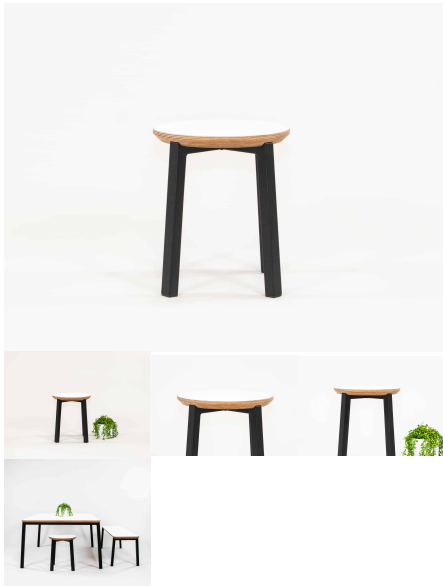

Price: \$387.00 + GST

Categories: [Benches](#), [Seating](#), [Seating](#), [Under \\$500](#)

Tag: [Benches](#)

BEN STOOL

Stool - matches with the 1200L Ben Art Table. Powder Coated Steel frame. 10 45 edge detail on seat top. Variable heights of 320mm and 285mm