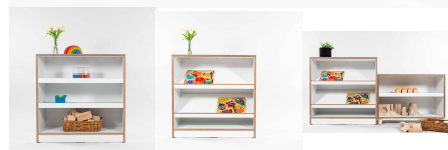

MULTI SHELF 1200 X 800

Multipurpose shelving Unit 2 x Adj shelf flat or angled. Timber Feet, Wheels or Plinth Variant. White units will be using 16mm White HPL as the back. Woodgrain other colour units will be using 18mm Futura Backs. Have priced as an average price.

Cabinet Colour TBC, White, Maple
Base Options Feet, Plinth, TBC, Wheels

Product Materials:
Product Dimensions: 1200L x 395W x 800H
Joinery Hours: 1.3
Engineering Hours: 0
Dispatch Hours: 0.15
Cubic Metres: .38

[Read More](#)

SKU: 4019

Price: $810.00 + GST

Categories: [Multi Shelving](#), [Storage](#)

Tag: [Multi Shelving](#)