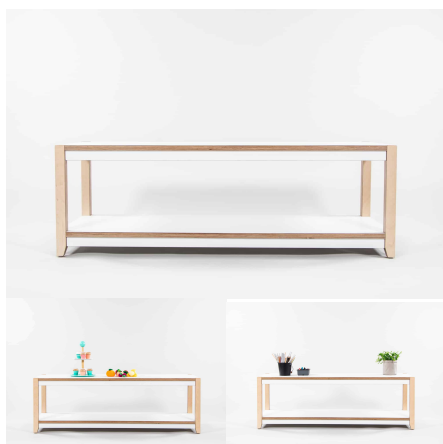

STEEL 4 TIERED SHELF

Cabinet Colour TBC, White, Maple
Powder Coated Steel Mannex White, Matt Bond Rivergum, Matt Bone White, Matt Desert Sand, Matt Scoria, Matt Storm Blue, Matt Wizard, TBC, Textura Black, Textura Charcoal, Textura Sandstone Grey, Textura Titania
Base Options Feet, TBC, Wheels

Product Materials: 18mm Futura, Powder Coated Steel

Product Dimensions: 1200L x 395W x 800H

Joinery Hours: .5

Engineering Hours: .67

Dispatch Hours: .16

Cubic Metres: .379

[Read More](#)

SKU: 4051

Price: $778.00 + GST

Categories: [Storage](#), [Tiered Shelving](#)

2 TIERED SHELF

Cabinet Colour TBC, White, Maple

Product Materials:

Product Dimensions: 1200L x 395W x 400H

Joinery Hours: 1.25

Engineering Hours: 0

Dispatch Hours: 0.1

Cubic Metres: .189

[Read More](#)

SKU: 4029

Price: $524.00 + GST

Categories: [Storage](#), [Storage](#), [Tiered Shelving](#), [Under $500](#)

Tag: [Tiered Shelving](#)