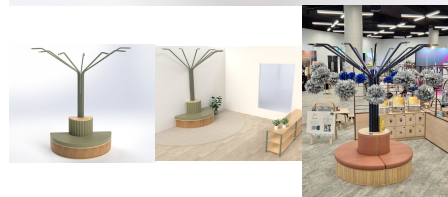

TREE OF IMAGINARIUMS

Cabinet Colour	TBC, White, Maple
Powder Coated Steel	Mannex White, Matt Bond Rivergum, Matt Bone White, Matt Desert Sand, Matt Scoria, Matt Storm Blue, Matt Wizard, TBC, Textura Black, Textura Charcoal, Textura Sandstone Grey, Textura Titania
Upholstery Colour	Gunmetal, TBC, Army, Coral, Ether, Mustard, Natural, Navy, Rain, Sage, Stone, Tussock, Walnut

Product Materials:

Product Dimensions: 2405L x 1238W x 2596/2296H

Joinery Hours: 6.75

Engineering Hours: 5

Dispatch Hours: 1.5

Cubic Metres: 1.342

[Read More](#)

SKU: 2060

Price: $4,338.00 + GST

Categories: [Family Play + Houses](#), [Play and Explore](#)

PRESCHOOL KITCHEN (FOUR-BAY)

Door/Panel Front Colour	TBC, White, Maple
Cabinet Colour	TBC, White, Maple
Base Options	Feet, Plinth, TBC

Product Materials:

Product Dimensions: 1526L x 395W x 600/900H

Joinery Hours: 6.5

Engineering Hours: .2

Dispatch Hours: 1.5

Cubic Metres: 0.54

[Read More](#)

SKU: 5102

Price: $2,293.00 + GST

Category: [Family Play + Houses](#)