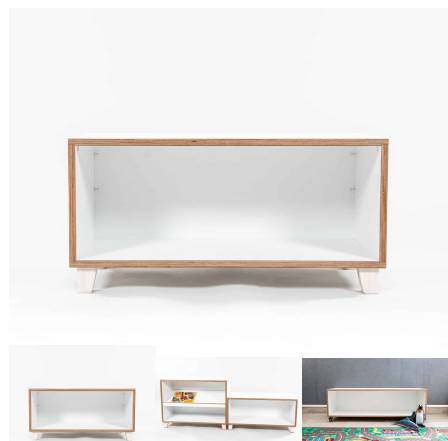

MULTI SHELF 1200 X 400

Cabinet Colour TBC, White, Maple
Base Options Feet, Plinth, TBC, Wheels

Product Materials:
Product Dimensions: 1200L x 395W x 400H
Joinery Hours: 0.75
Engineering Hours: 0
Dispatch Hours: 0.15
Cubic Metres: .19

[Read More](#)

SKU: 4017

Price: $485.00 + GST

Categories: [Multi Shelving](#), [Storage](#), [Storage](#), [Under $500](#)

Tag: [Multi Shelving](#)