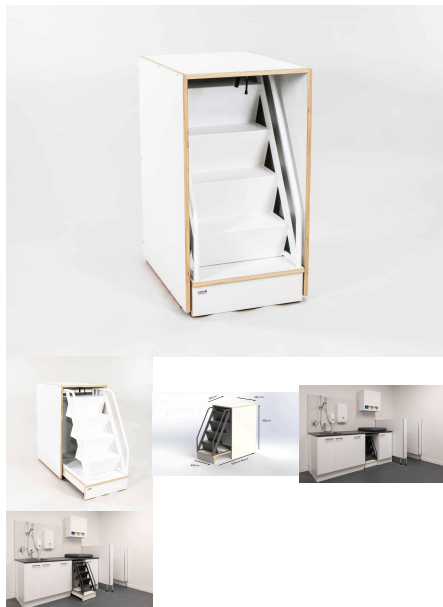

STEPS IN A BOX

Steps in a Box

Powder Coated Steel

Mannex White, Matt Bond Rivergum, Matt Bone White, Matt Desert Sand, Matt Scoria, Matt Storm Blue, Matt Wizard, TBC, Textura Black, Textura Charcoal, Textura Sandstone Grey, Textura Titania

Product Materials:

Product Dimensions: 446L x 585W x 825H

Joinery Hours: 1.25

Engineering Hours: 1.56

Dispatch Hours: 0.35

Cubic Metres: .22

[Read More](#)

SKU: 6002

Price: $968.00 + GST

Categories: [Changing](#), [Teachers](#)

Tag: [Teachers](#)