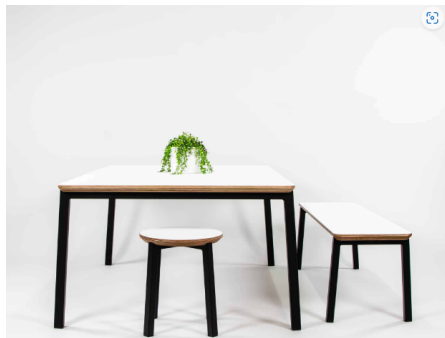

BEN TABLE, BENCH SEATS AND STOOLS (SET)

Product Materials:
Product Dimensions:
Joinery Hours:
Engineering Hours:
Dispatch Hours:
Cubic Metres:

[Read More](#)

SKU: N/A

Price: From: $1,645.00 + GST

Category: [Table & Seating Sets](#)