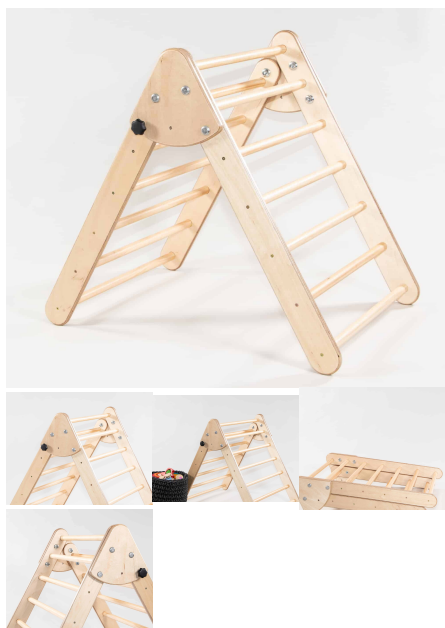

TRI CLIMBER LARGE

Large Tri Climber

Product Materials:

Product Dimensions: 647W x 830L x 735H

Joinery Hours: 1.5

Engineering Hours: 0

Dispatch Hours: 0.5

Cubic Metres: .12

[Read More](#)

SKU: 7006

Price: $605.00 + GST

Categories: [Babyfirst](#), [Babyfirst](#)

Tag: [Babyfirst](#)