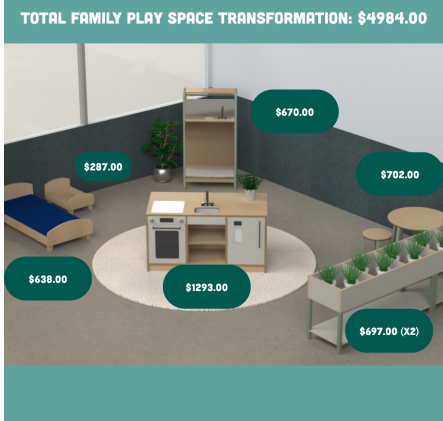

FAMILY PLAY SPACE TRANSFORMATION (BUNDLE)

Product Materials:
Product Dimensions:
Joinery Hours:
Engineering Hours:
Dispatch Hours:
Cubic Metres:

[Read More](#)

SKU: N/A

Price: $4,778.00 - $4,984.00 Price range: $4,778.00 through $4,984.00 + GST

Categories: [Bundles](#), [Under $5000 Bundles](#)