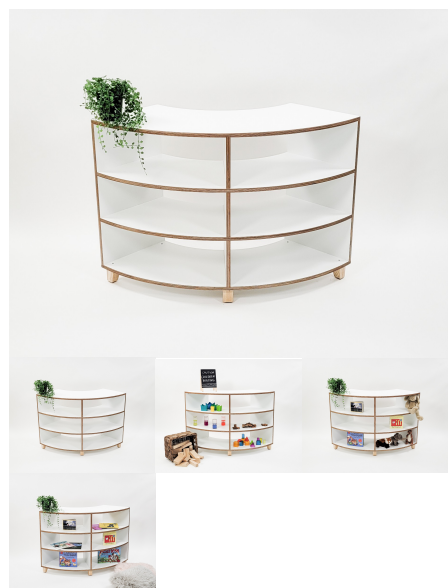

MULTI SHELF CURVED 1200 X 800

Cabinet Colour TBC, White, Maple

Base Options Feet, TBC, Wheels

Product Materials:

Product Dimensions: 1200L x 395W x 800H

Joinery Hours: 1.51

Engineering Hours: 0

Dispatch Hours: 0.15

Cubic Metres: .513

[Read More](#)

SKU: 4025

Price: $795.00 + GST

Categories: [Multi Shelving](#), [Storage](#)

Tag: [Multi Shelving](#)