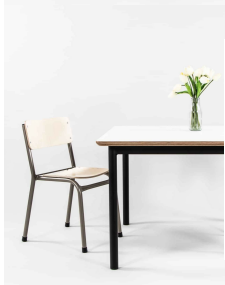

1200 KIDNEY TABLE

Powder Coated Steel Frame. Futura Top with 10 45 edge detail.

Table Height 385H (Infants), 450H (Toddlers), 500H (Preschoolers), TBC
Table Top Colour TBC, White, Maple
Powder Coated Steel Mannex White, Matt Bond Rivergum, Matt Bone White, Matt Desert Sand, Matt Scoria, Matt Storm Blue, Matt Wizard, TBC, Textura Black, Textura Charcoal, Textura Sandstone Grey, Textura Titania

Product Materials:
Product Dimensions: 1200L x 700W
Joinery Hours: 0.5
Engineering Hours: 0.75
Dispatch Hours: 0.1
Cubic Metres: .378

[Read More](#)

SKU: 3019

Price: $454.00 + GST

Categories: [Creative](#), [Tables](#)

Tag: [Creative](#)

1600X800 RECTANGLE TABLE

Powder Coated Steel Frame. Futura Top with 10 45 edge detail.

Table Height 385H (Infants), 450H (Toddlers), 500H (Preschoolers), TBC
Table Top Colour TBC, White, Maple
Powder Coated Steel Mannex White, Matt Bond Rivergum, Matt Bone White, Matt Desert Sand, Matt Scoria, Matt Storm Blue, Matt Wizard, TBC, Textura Black, Textura Charcoal, Textura Sandstone Grey, Textura Titania

Product Materials:
Product Dimensions: 1600L x 800W
Joinery Hours: 0.25
Engineering Hours: 0.5
Dispatch Hours: 0.1
Cubic Metres: .576

[Read More](#)

SKU: 3011

Price: $482.00 + GST

Categories: [Rectangle](#), [Tables](#)

Tag: [Rectangle](#)