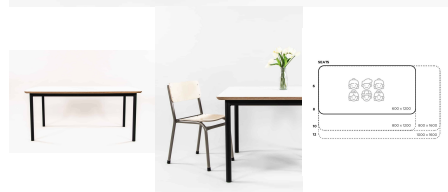

1600X1000 RECTANGLE TABLE

Powder Coated Steel Frame. Futura Top with 10 45 edge detail.

Table Height 385H (Infants), 450H (Toddlers), 500H (Preschoolers), TBC
Table Top Colour TBC, White, Maple
Powder Coated Steel Mannex White, Matt Bond Rivergum, Matt Bone White, Matt Desert Sand, Matt Scoria, Matt Storm Blue, Matt Wizard, TBC, Textura Black, Textura Charcoal, Textura Sandstone Grey, Textura Titania

Product Materials:

Product Dimensions: 1600L x 1000W

Joinery Hours: 0.25

Engineering Hours: 0.5

Dispatch Hours: 0.1

Cubic Metres: .72

[Read More](#)

SKU: 3012

Price: $589.00 + GST

Categories: [Rectangle](#), [Tables](#)

Tag: [Rectangle](#)