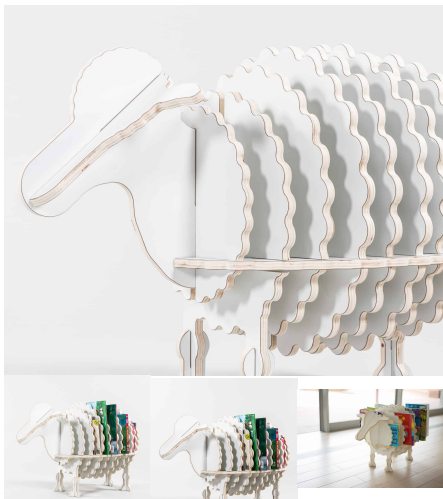

[Read More](#)

SKU: 6013

Price: \$0.00 + GST

Categories: [Bags + Lockers](#), [Bags + Lockers](#), [Storage](#), [Teachers](#)

Tag: [Teachers](#)

LOUIE (BOOKSHELF)

Sheep Book Storage

Product Materials:
Product Dimensions: 900L x 490W x 520H
Joinery Hours: 1
Engineering Hours:
Dispatch Hours: 0.15
Cubic Metres: 0.229