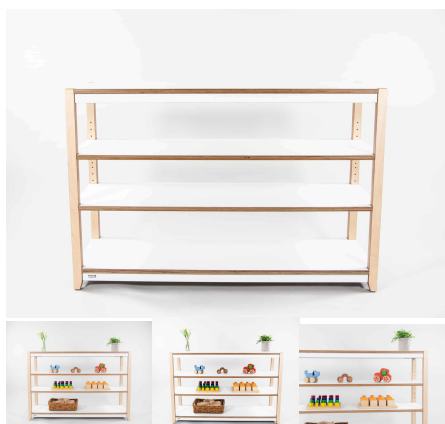

4 TIERED SHELF

Cabinet Colour TBC, White, Maple

Product Materials:

Product Dimensions: 1200L x 395W x 800H

Joinery Hours: 1.8

Engineering Hours: 0

Dispatch Hours: 0.1

Cubic Metres: .379

[Read More](#)

SKU: 4031

Price: $838.00 + GST

Categories: [Storage](#), [Tiered Shelving](#)

Tag: [Tiered Shelving](#)