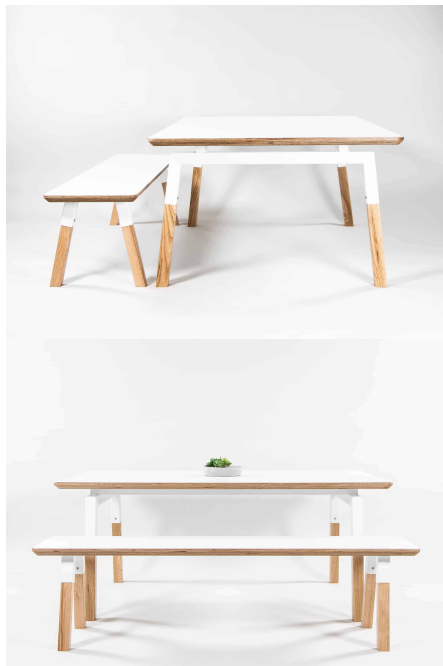

Price: \$260.00 + GST

Categories: [Outdoor](#), [Stools](#)

ELLIE TABLE AND BENCH SEATS (SET)

Product Materials:
Product Dimensions:
Joinery Hours:
Engineering Hours:
Dispatch Hours:
Cubic Metres:

[Read More](#)