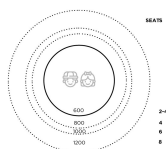

1000 SQUARE TABLE AND FERGUS STACKING CHAIRS (SET)

Product Materials:
Product Dimensions:
Joinery Hours:
Engineering Hours:
Dispatch Hours:
Cubic Metres:

[Read More](#)

SKU: N/A

Price: $1,134.00 + GST

Category: [Table & Seating Sets](#)