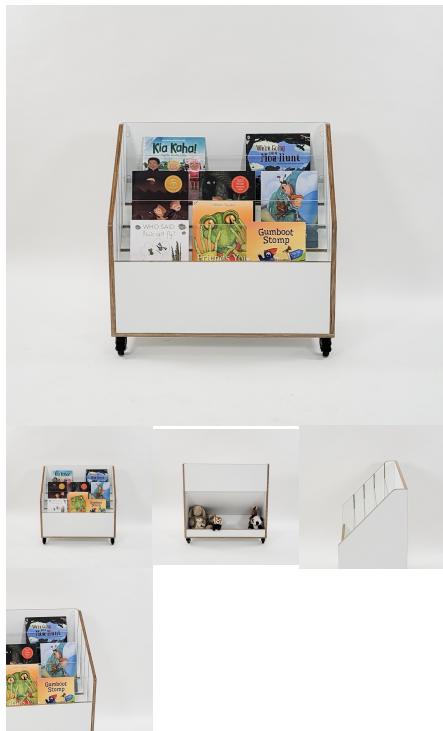

Tag: [Tiered Shelving](#)

SLOPING BOOK SHELF 800L

Cabinet Colour TBC, White, Maple
Base Options Feet, Plinth, TBC, Wheels

Product Materials: 18mm Futura & Clear Acrylic Perspex

Product Dimensions: 800L x 800H x 395W