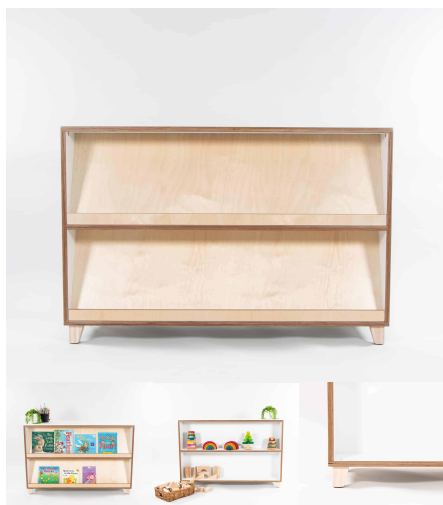

Cubic Metres: .38

[Read More](#)

SKU: 4007

Price: \$1,076.00 + GST

Categories: [Blocks + Book & Puzzles](#), [Storage](#)

Tag: [Book + Puzzle](#)

BOOK STORAGE 600H

Book Storage with Shelf. Timber feet, Wheels and Plinth options available.