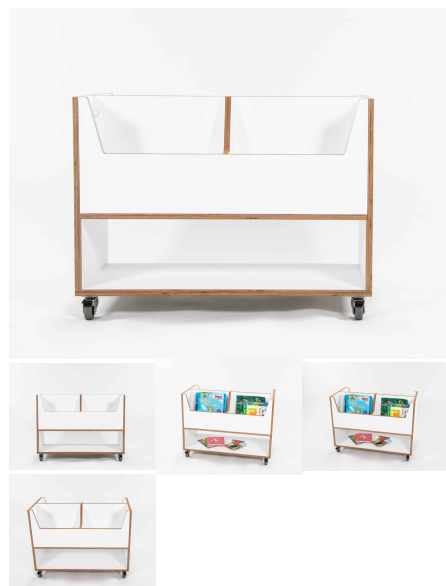

BOOK STORAGE 600H

Book Storage with Shelf. Timber feet, Wheels and Plinth options available.

Cabinet Colour TBC, White, Maple
Base Options Feet, Plinth, TBC, Wheels

Product Materials:
Product Dimensions: 800L x 395W x 600H
Joinery Hours: 1.25
Engineering Hours: 0
Dispatch Hours: 0.15
Cubic Metres: .189

[Read More](#)

SKU: 4005

Price: $648.00 + GST

Categories: [Blocks + Book & Puzzles](#), [Storage](#)

Tag: [Book + Puzzle](#)