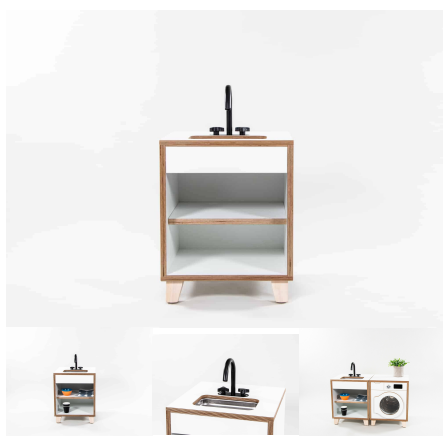

SINK - INFANT & TODDLER

Cabinet Colour TBC, White, Maple

Door/Panel Front Colour TBC, White, Maple

Base Options Feet, Plinth, TBC, Wheels

Product Materials:

Product Dimensions: 395L x 395W x 500H

Joinery Hours: 0.75

Engineering Hours: 0

Dispatch Hours: 0.2

Cubic Metres: .078

[Read More](#)

SKU: 5003

Price: $442.00 + GST

Categories: [Family Play](#), [Family Play + Houses](#), [Play and Explore](#), [Under $500](#)

Tag: [Family Play](#)