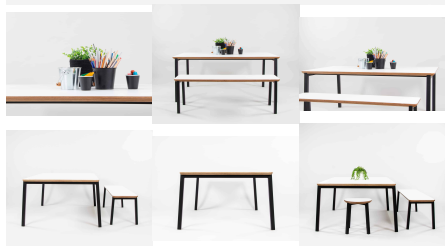

BEN TABLE

Table Height 450H (Toddlers), 500H (Preschoolers), TBC
Table Top Colour TBC, White, Maple
Powder Coated Steel Mannex White, Matt Bond Rivergum, Matt Bone White, Matt Desert Sand, Matt Scoria, Matt Storm Blue, Matt Wizard, TBC, Textura Black, Textura Charcoal, Textura Sandstone Grey, Textura Titania

Product Materials:
Product Dimensions: 1200L x 800W x 450/500H
Joinery Hours: 0.3
Engineering Hours: 0.75
Dispatch Hours: 0.16
Cubic Metres: 0.432

[Read More](#)
SKU: 3023
Price: $595.00 + GST
Categories: [Rectangle](#), [Tables](#)
Tag: [Art](#)