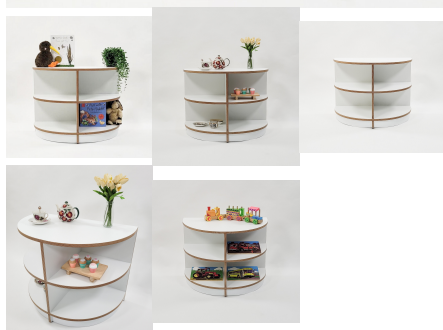

HALF ROUND SHELF 600

Cabinet Colour TBC, White, Maple
Base Options Feet, Plinth, TBC, Wheels

Product Materials:
Product Dimensions: 600L x 450W x 600H
Joinery Hours: 2.5
Engineering Hours:
Dispatch Hours: 0.1
Cubic Metres: 0.162

[Read More](#)

SKU: 4058
Price: $819.00 + GST
Category: [Multi Shelving](#)