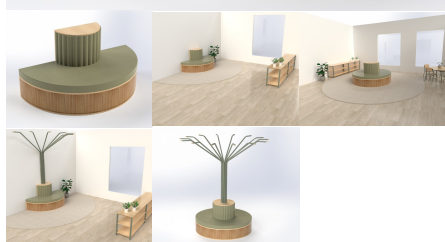

Product Materials:

Product Dimensions: 1600L x 818W x 800H

Joinery Hours: 5

Engineering Hours: 0

Dispatch Hours: 1

Cubic Metres: 1.069

[Read More](#)

SKU: 2061

Price: $2,855.00 + GST

Category: [Family Play + Houses](#)