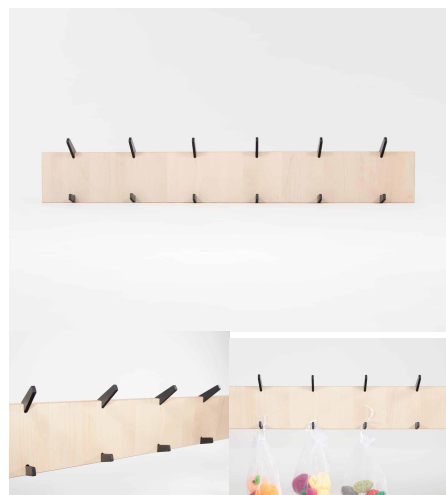

Tag: [Benches](#)

CLOTHES AND BAG HOOK (CHOOSE YOUR QUANTITY OF HOOK)

Coat Hooks - Priced on an individual basis. Price includes Hook Board for mounting. Engineering time is for one hook based on a tree of 10 hooks taking 10 minutes. Joinery time is for one hook board with average dimensions of 300mmx100mm.