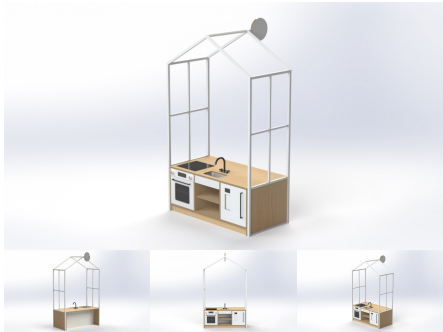

BREAKFAST BAR HOUSE (PRESCHOOL)

Cabinet Colour TBC, White, Maple

Door & Front Colour White, Maple, TBC

Powder Coated Steel Mannex White, Matt Bond Rivergum, Matt Bone White, Matt Desert Sand, Matt Scoria, Matt Storm Blue, Matt Wizard, TBC, Textura Black, Textura Charcoal, Textura Sandstone Grey, Textura Titania

Customised Sign TBC

Product Materials:

Product Dimensions: 1200L x 600W x 1950H

Joinery Hours: 2.58

Engineering Hours: 4

Dispatch Hours: 1

Cubic Metres: 1.404

[Read More](#)

SKU: 5090

Price: $2,158.00 + GST

Categories: [Family Play + Houses](#), [Play and Explore](#), [Uncategorised](#)