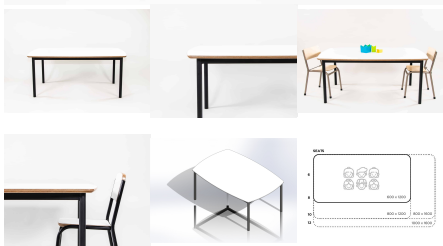

1200X800 RECTANGLE TABLE

Table Height

385H (Infants), 450H (Toddlers), 500H (Preschoolers), TBC

Table Top Colour

TBC, White, Maple

Powder Coated Steel

Mannex White, Matt Bond Rivergum, Matt Bone White, Matt Desert Sand, Matt Scoria, Matt Storm Blue, Matt Wizard, TBC, Textura Black, Textura Charcoal, Textura Sandstone Grey, Textura Titania

Product Materials:

Product Dimensions: 1200L x 800W

Joinery Hours: 0.25

Engineering Hours: 0.5

Dispatch Hours: 0.1

Cubic Metres: .432

[Read More](#)

SKU: 3010

Price: $427.00 + GST

Categories: [Rectangle](#), [Tables](#), [Tables](#), [Under $500](#)

Tag: [Rectangle](#)

1200X800 RECTANGLE PUFFER TABLE

Powder Coated Steel Frame. Futura Top with 10 45 edge detail.

Table Height

385H (Infants), 450H (Toddlers), 500H (Preschoolers), TBC

Table Top Colour

TBC, White, Maple

Table Top Edge Detail

Ply Edge, PVC T-Edge, TBC

Powder Coated Steel

Mannex White, Matt Bond Rivergum, Matt Bone White, Matt Desert Sand, Matt Scoria, Matt Storm Blue, Matt Wizard, TBC, Textura Black, Textura Charcoal, Textura Sandstone Grey, Textura Titania

Product Materials:

Product Dimensions: 1200L x 800W

Joinery Hours: 0.3

Engineering Hours: 0.5

Dispatch Hours: 0.1

Cubic Metres: .432

[Read More](#)

SKU: 3018

Price: $427.00 + GST

Categories: [Rectangle](#), [Tables](#), [Tables](#), [Under $500](#)

Tag: [Creative](#)