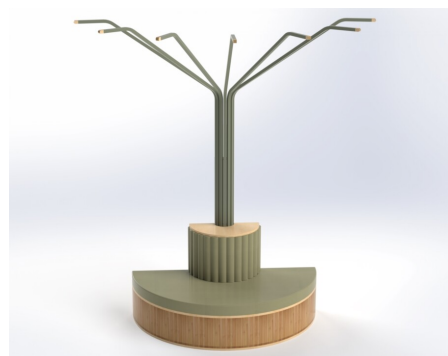

TREE OF IMAGINARIUMS

Cabinet Colour	TBC, White, Maple
Powder Coated Steel	Mannex White, Matt Bond Rivergum, Matt Bone White, Matt Desert Sand, Matt Scoria, Matt Storm Blue, Matt Wizard, TBC, Textura Black, Textura Charcoal, Textura Sandstone Grey, Textura Titania
Upholstery Colour	Gunmetal, TBC, Army, Coral, Ether, Mustard, Natural, Navy, Rain, Sage, Stone, Tussock, Walnut

Product Materials:

Product Dimensions: 2405L x 1238W x 2596/2296H

Joinery Hours: 6.75

Engineering Hours: 5

Dispatch Hours: 1.5

Cubic Metres: 1.342

[Read More](#)

SKU: 2060

Price: $4,338.00 + GST

Categories: [Family Play + Houses](#), [Play and Explore](#)