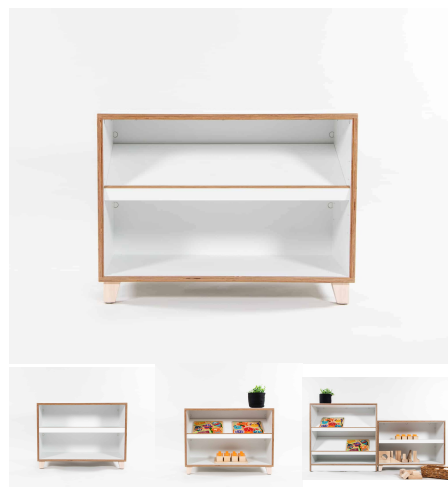

MULTI SHELF 1200 X 600

Multipurpose shelving Unit 1 x Adj shelf flat or angled. Timber Feet, Wheels or Plinth Variant. White units will be using 16mm White HPL as the back. Woodgrain other colour units will be using 18mm Futura Backs. Have priced as an average price.

Cabinet Colour TBC, White, Maple
Base Options Feet, Plinth, TBC, Wheels

Product Materials:
Product Dimensions: 1200L x 395W x 600H
Joinery Hours: 1.2
Engineering Hours: 0
Dispatch Hours: 0.15
Cubic Metres: .28

[Read More](#)

SKU: 4018

Price: $701.00 + GST

Categories: [Multi Shelving](#), [Storage](#)

Tag: [Multi Shelving](#)