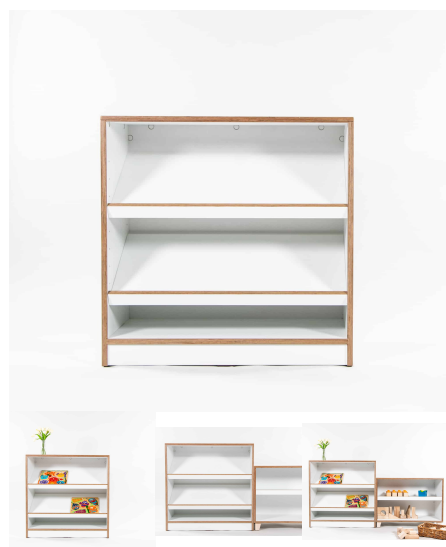

MULTI SHELF 800 X 800

Cabinet Colour TBC, White, Maple
Base Options Feet, Plinth, TBC, Wheels

Product Materials:
Product Dimensions: 800L x 395W x 800H
Joinery Hours: 1.25
Engineering Hours: 0
Dispatch Hours: 0.15
Cubic Metres: .25

[Read More](#)

SKU: 4016

Price: $670.00 + GST

Categories: [Multi Shelving](#), [Storage](#)

Tag: [Multi Shelving](#)