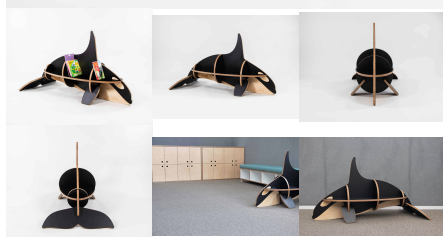

MAKI (BOOKSHELF)

Orca Book Storage Unit

Product Materials:
Product Dimensions: 1280L x 705H x 655W
Joinery Hours: 1
Engineering Hours: 0
Dispatch Hours: 0.35
Cubic Metres: .59

[Read More](#)

SKU: 4009
Price: $524.00 + GST
Categories: [Blocks + Book & Puzzles](#), [Storage](#), [Storage](#), [Under $500](#)
Tag: [Book + Puzzle](#)