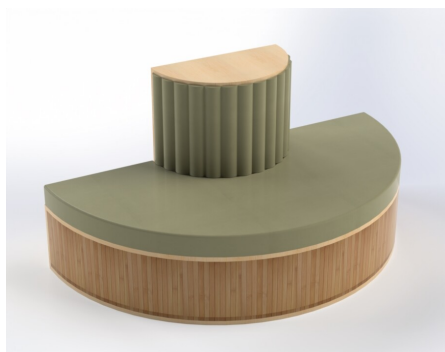

Product Materials:

Product Dimensions: 1526L x 395W x 500/800H

Joinery Hours: 6.5

Engineering Hours: .2

Dispatch Hours: 1.5

Cubic Metres: 0.48

[Read More](#)

SKU: 5101

Price: $2,293.00 + GST

Categories: [Family Play + Houses](#), [Uncategorised](#)