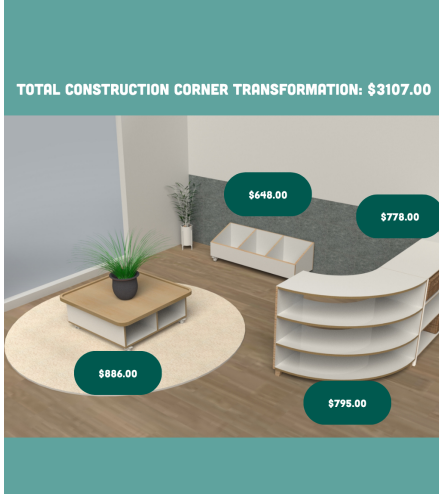

CORNER SHELF 400

Cabinet Colour TBC, White, Maple

Product Materials:
Product Dimensions: 395L x 395W x 400H
Joinery Hours: 1.16
Engineering Hours: 0
Dispatch Hours: 0.1
Cubic Metres: 0.06

[Read More](#)

SKU: 4054

Price: $445.00 + GST

Categories: [Multi Shelving](#), [Storage](#), [Uncategorised](#)