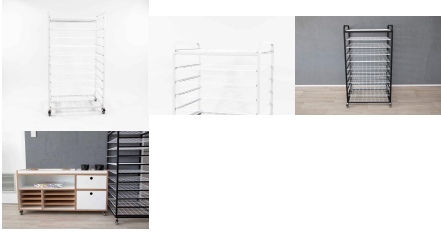

DRYING RACK LARGE

Powder Coated Steel

Mannex White, Matt Bond Rivergum, Matt Bone White, Matt Desert Sand, Matt Scoria, Matt Storm Blue, Matt Wizard, TBC, Textura Black, Textura Charcoal, Textura Sandstone Grey, Textura Titania

Product Materials:

Product Dimensions: 650L x 500W x 1170H

Joinery Hours: 0

Engineering Hours: 1.75

Dispatch Hours: 0.25

Cubic Metres: .38

[Read More](#)

SKU: 5041

Price: $822.00 + GST

Categories: [Art](#), [Play and Explore](#)

Tag: [Art](#)