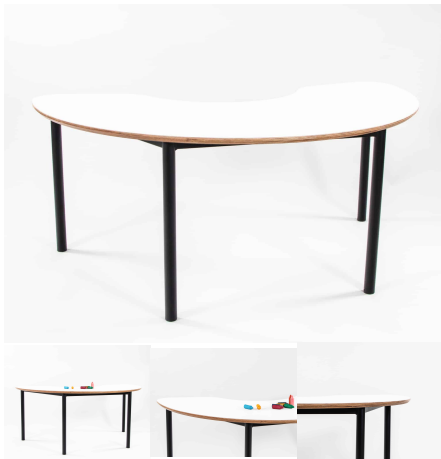

1500 KIDNEY TABLE

Powder Coated Steel Frame. Futura Top with 10 45 edge detail.

Table Top Colour	TBC, White, Maple
Powder Coated Steel	Mannex White, Matt Bond Rivergum, Matt Bone White, Matt Desert Sand, Matt Scoria, Matt Storm Blue, Matt Wizard, TBC, Textura Black, Textura Charcoal, Textura Sandstone Grey, Textura Titania
Table Height	385H (Infants), 450H (Toddlers), 500H (Preschoolers), TBC

Product Materials:

Product Dimensions: 1500L x 715W

Joinery Hours: 0.5

Engineering Hours: 0.75

Dispatch Hours: 0.1

Cubic Metres: .482

[Read More](#)

SKU: 3020

Price: $540.00 + GST

Categories: [Creative](#), [Tables](#)

Tag: [Creative](#)