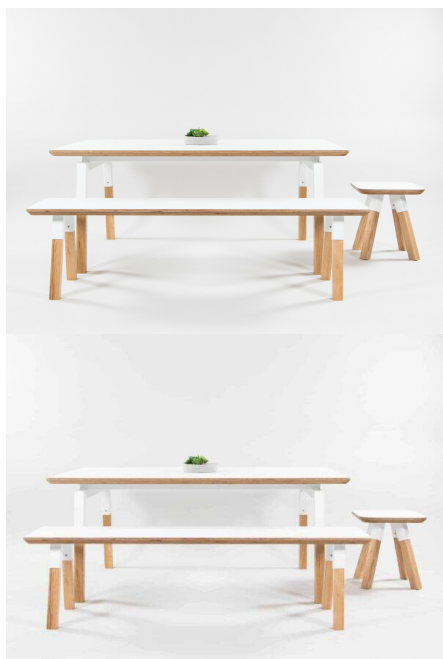

ELLIE TABLE, BENCH SEATS AND STOOL (SET)

Product Materials:
Product Dimensions:
Joinery Hours:
Engineering Hours:
Dispatch Hours:
Cubic Metres:

[Read More](#)

SKU: N/A

Price: From: $2,229.00 + GST

Category: [Table & Seating Sets](#)