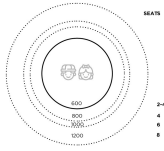

FAMILY PLAY 600 ROUND TABLE AND STOOL (SET)

Product Materials:
Product Dimensions:
Joinery Hours:
Engineering Hours:
Dispatch Hours:
Cubic Metres:

[Read More](#)

SKU: N/A

Price: $702.00 + GST

Category: [Table & Seating Sets](#)

BEN TABLE AND BENCH SEATS (SET)

Product Materials:
Product Dimensions:
Joinery Hours:
Engineering Hours:
Dispatch Hours:
Cubic Metres:

[Read More](#)

SKU: N/A

Price: $1,233.00 + GST

Category: [Table & Seating Sets](#)