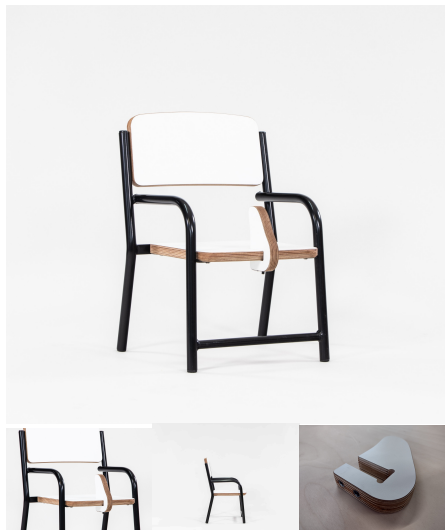

[Read More](#)

SKU: 4004

Price: \$482.00 + GST

Categories: [Blocks + Book & Puzzles](#), [Storage](#), [Storage](#), [Under \\$500](#)

Tag: [Book + Puzzle](#)

CHARLIE CHAIR WITH POMMEL

Stacking Chair with arms offered in 2 seat height variants (285H and 220H). Also available with a removable support pole. Powder Coated Steel Frame with 18mm Futura Seat and Back