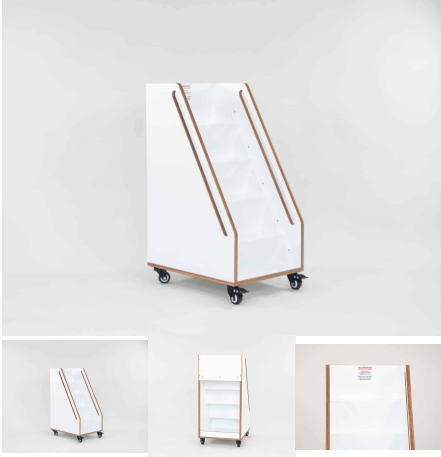

MOBILE STEPS

Mobile Change Steps with Total Brake Wheels

Powder Coated Steel

Mannex White, Matt Bond Rivergum, Matt Bone White, Matt Desert Sand, Matt Scoria, Matt Storm Blue, Matt Wizard, TBC, Textura Black, Textura Charcoal, Textura Sandstone Grey, Textura Titania

Product Materials:

Product Dimensions: 395L x 518W x 830H

Joinery Hours: .75

Engineering Hours: .66

Dispatch Hours: 0.15

Cubic Metres: .16

[Read More](#)

SKU: 6003

Price: $626.00 + GST

Categories: [Changing](#), [Teachers](#)

Tag: [Teachers](#)