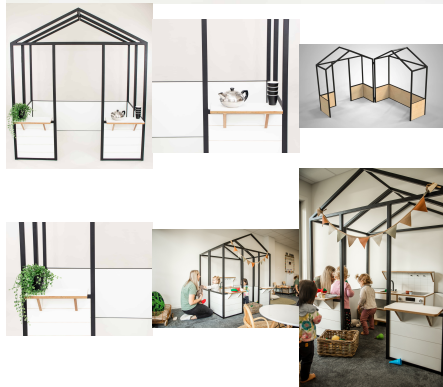

Price: \$2,998.00 + GST

Categories: [Family Play + Houses](#), [Play and Explore](#)

Tag: [Family Play](#)

STOVE - INFANT & TODDLER

Cabinet Colour	TBC, White, Maple
Door/Panel Front Colour	TBC, White, Maple
Base Options	Feet, Plinth, TBC, Wheels