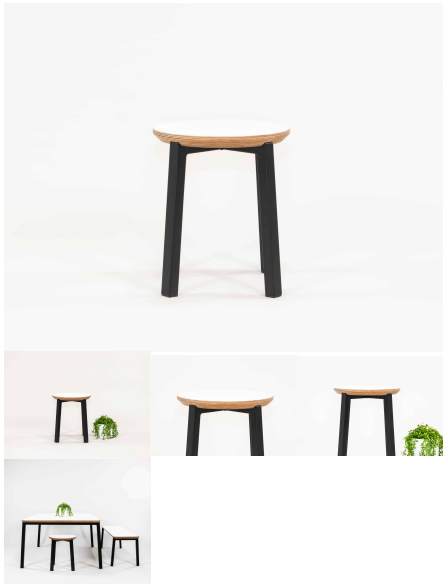

BEN STOOL

Stool - matches with the 1200L Ben Art Table. Powder Coated Steel frame. 10 45 edge detail on seat top. Variable heights of 320mm and 285mm

Stool Height	285H (Toddlers), 320H (Preschoolers), TBC
Seat Colour	TBC, White, Maple Mannex White, Matt Bond Rivergum, Matt Bone White, Matt Desert Sand, Matt Scoria, Matt Storm Blue, Matt Wizard, TBC, Textura Black, Textura Charcoal, Textura Sandstone Grey, Textura Titania
Powder Coated Steel	

Product Materials:

Product Dimensions: 285Dia

Joinery Hours: 0.16

Engineering Hours: 0.5

Dispatch Hours: 0.1

Cubic Metres: 0.023

[Read More](#)

SKU: 2007

Price: $206.00 + GST

Categories: [Seating](#), [Seating](#), [Stools](#), [Under $500](#)

Tag: [Stools](#)