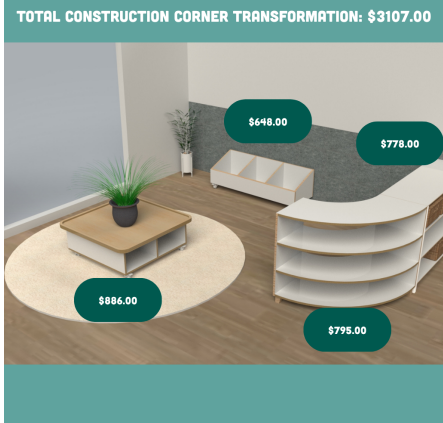

CONSTRUCTION CORNER TRANSFORMATION (BUNDLE)

Product Materials:
Product Dimensions:
Joinery Hours:
Engineering Hours:
Dispatch Hours:
Cubic Metres:

[Read More](#)

SKU: N/A

Price: $3,107.00 + GST

Categories: [Bundles](#), [Uncategorised](#), [Under $5000 Bundles](#)