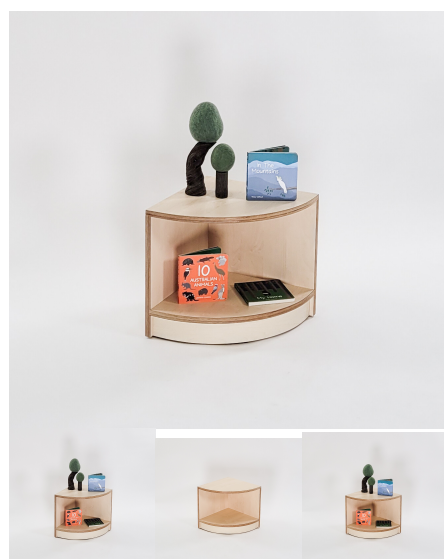

CORNER SHELF 400

Cabinet Colour TBC, White, Maple

Product Materials:
Product Dimensions: 395L x 395W x 400H
Joinery Hours: 1.16
Engineering Hours: 0
Dispatch Hours: 0.1
Cubic Metres: 0.06

[Read More](#)

SKU: 4054

Price: $445.00 + GST

Categories: [Multi Shelving](#), [Storage](#), [Uncategorised](#)