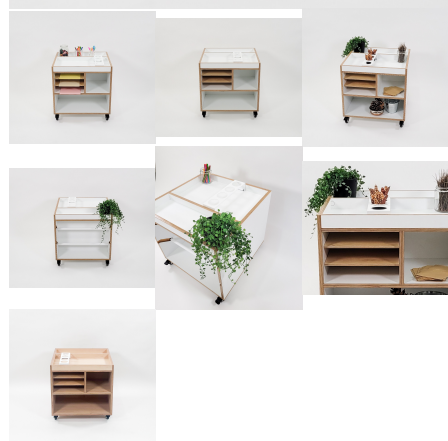

## LARGE HOUSE OF IMAGINARIUMS (LARGE DOLLS HOUSE)

**Cabinet Colour** TBC, White, Maple  
**Roof Colour** White, Maple, TBC

**Product Materials:**  
**Product Dimensions:** 840L X 397.8W X 822.7H  
**Joinery Hours:** 1.25  
**Engineering Hours:**  
**Dispatch Hours:** 0.1  
**Cubic Metres:** 0.274