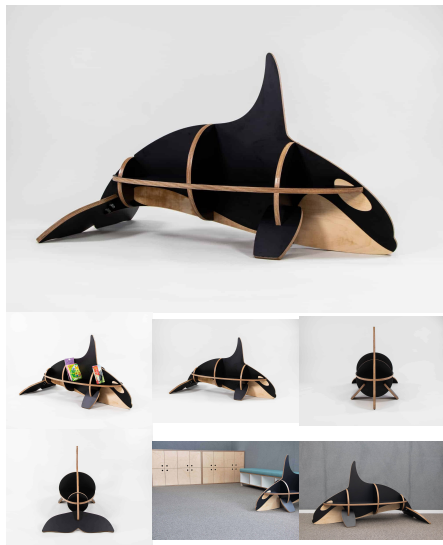

MAKI (BOOKSHELF)

Orca Book Storage Unit

Product Materials:

Product Dimensions: 1280L x 705H x 655W

Joinery Hours: 1

Engineering Hours: 0

Dispatch Hours: 0.35

Cubic Metres: .59

[Read More](#)

SKU: 4009

Price: $524.00 + GST

Categories: [Blocks + Book & Puzzles](#), [Storage](#), [Storage](#), [Under $500](#)

Tag: [Book + Puzzle](#)

LOCKERS

Collage of Images and perhaps online questionnaire on website for customers to create a POA

Cabinet Colour TBC

Powder Coated Steel TBC

Product Materials: TBC

Product Dimensions: TBC

Joinery Hours: TBC

Engineering Hours: TBC

Dispatch Hours: TBC

Cubic Metres: TBC

[Read More](#)

SKU: 6013

Price: $0.00 + GST

Categories: [Bags + Lockers](#), [Bags + Lockers](#), [Storage](#), [Teachers](#)

Tag: [Teachers](#)