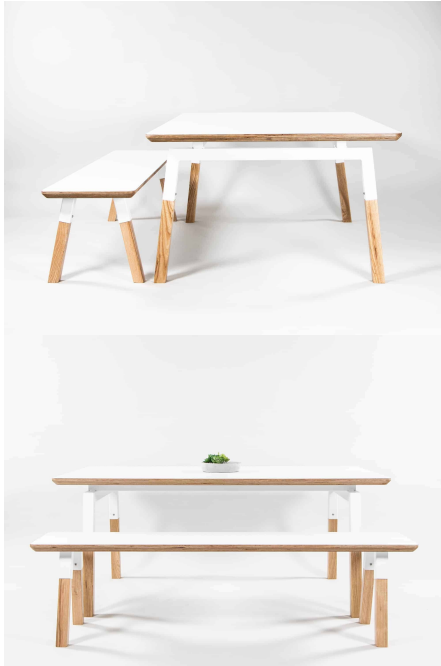

ELLIE TABLE AND BENCH SEATS (SET)

Product Materials:
Product Dimensions:
Joinery Hours:
Engineering Hours:
Dispatch Hours:
Cubic Metres:

[Read More](#)

SKU: N/A

Price: $1,669.00 + GST

Category: [Table & Seating Sets](#)