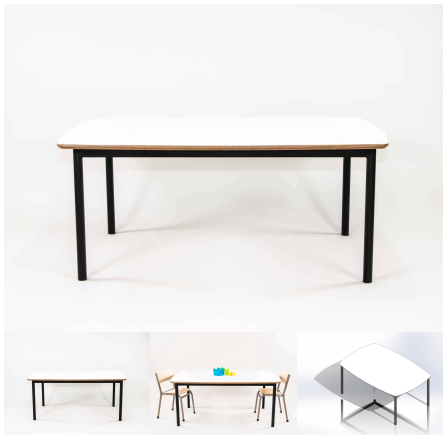

1600X1000 RECTANGLE PUFFER TABLE

Powder Coated Steel Frame. Futura Top with 10 45 edge detail.

Table Height	385H (Infants), 450H (Toddlers), 500H (Preschoolers), TBC
Table Top Colour	TBC, White, Maple
Powder Coated Steel	Mannex White, Matt Bond Rivergum, Matt Bone White, Matt Desert Sand, Matt Scoria, Matt Storm Blue, Matt Wizard, TBC, Textura Black, Textura Charcoal, Textura Sandstone Grey, Textura Titania

Product Materials:

Product Dimensions: 1600L x 1000W

Joinery Hours: 0.3

Engineering Hours: 0.5

Dispatch Hours: 0.1

Cubic Metres: 0.72

[Read More](#)

SKU: 3038

Price: $589.00 + GST

Categories: [Rectangle](#), [Tables](#)

Tag: [Creative](#)