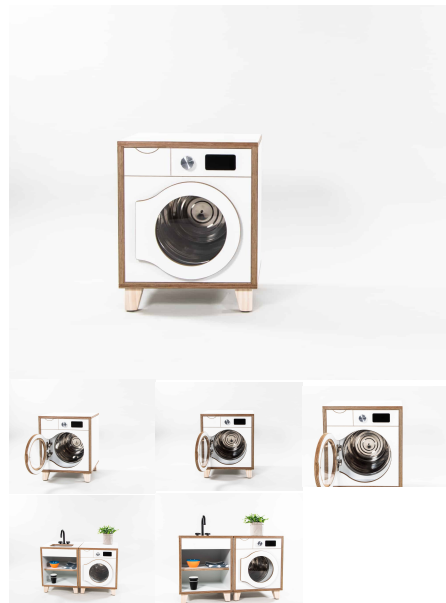

## WASHING MACHINE - INFANT & TODDLER

**Cabinet Colour** TBC, White, Maple  
**Door/Panel Front Colour** TBC, White, Maple  
**Base Options** Feet, Plinth, TBC, Wheels

**Product Materials:**  
**Product Dimensions:** 395L x 395W x 500H  
**Joinery Hours:** 1  
**Engineering Hours:** 0  
**Dispatch Hours:** 0.25  
**Cubic Metres:** .078