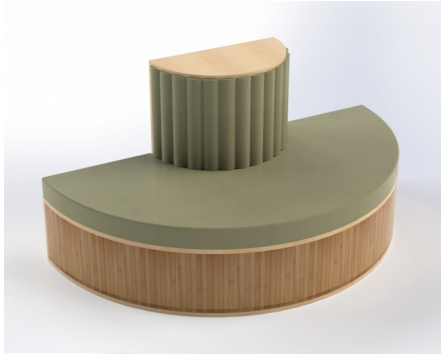

## IMAGINARIUMS SEAT

**Cabinet Colour** TBC, White, Maple  
**Upholstery Colour** Gunmetal, TBC, Army, Coral, Ether, Mustard, Natural, Navy, Rain, Sage, Stone, Tussock, Walnut

**Product Materials:**  
**Product Dimensions:** 1600L x 818W x 800H  
**Joinery Hours:** 5  
**Engineering Hours:** 0  
**Dispatch Hours:** 1  
**Cubic Metres:** 1.069