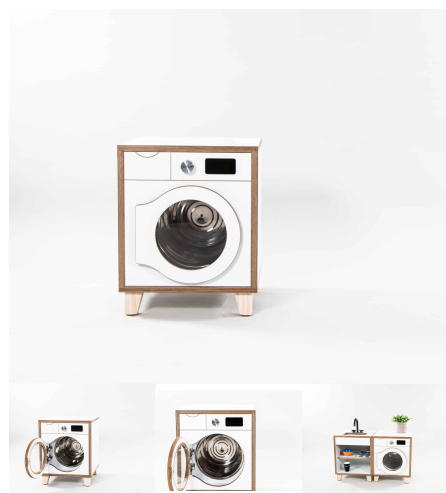

WASHING MACHINE - PRESCHOOL

Cabinet Colour TBC, White, Maple
Door/Panel Front Colour TBC, White, Maple
Base Options Feet, Plinth, TBC, Wheels

Product Materials:
Product Dimensions: 395L x 395W x 600H
Joinery Hours: 1
Engineering Hours: 0
Dispatch Hours: 0.25
Cubic Metres: .093

[Read More](#)

SKU: 5008

Price: $519.00 + GST

Categories: [Family Play](#), [Family Play + Houses](#), [Play and Explore](#), [Under $500](#)

Tag: [Family Play](#)