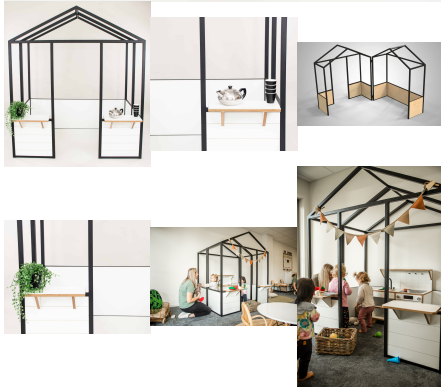

## STOVE - INFANT & TODDLER

<b>Cabinet Colour</b>	TBC, White, Maple
<b>Door/Panel Front Colour</b>	TBC, White, Maple
<b>Base Options</b>	Feet, Plinth, TBC, Wheels

**Product Materials:**

**Product Dimensions:** 395L x 395W x 500H