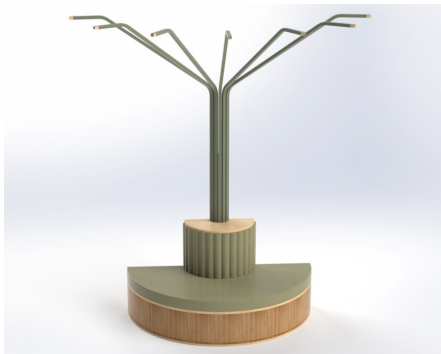

IMAGINARIUMS SEAT

Cabinet Colour TBC, White, Maple
Upholstery Colour Gunmetal, TBC, Army, Coral, Ether, Mustard, Natural, Navy, Rain, Sage, Stone, Tussock, Walnut

Product Materials:
Product Dimensions: 1600L x 818W x 800H
Joinery Hours: 5
Engineering Hours: 0
Dispatch Hours: 1
Cubic Metres: 1.069

[Read More](#)

SKU: 2061

Price: $2,855.00 + GST

Category: [Family Play + Houses](#)