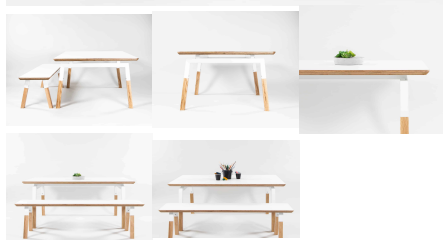

ALBY LOUNGE (SET)

Product Materials:
Product Dimensions:
Joinery Hours:
Engineering Hours:
Dispatch Hours:
Cubic Metres:

[Read More](#)

SKU: N/A

Price: From: $1,725.00 + GST

Categories: [Lounge Chairs](#), [Seating](#), [Table & Seating Sets](#)

ELLIE TABLE

Art Table - matches Work Desk Bench. Powder Coated Steel plates and collars. American Ash Timber Legs. 1045 detail on table top. Variable heights of 450mm and 500mm.

Table Top Colour TBC, White, Maple

Powder Coated Steel Mannex White, Matt Bond Rivergum, Matt Bone White, Matt Desert Sand, Matt Scoria, Matt Storm Blue, Matt Wizard, TBC, Textura Black, Textura Charcoal, Textura Sandstone Grey, Textura Titania

Table Height 385H (Infants), 450H (Toddlers), 500H (Preschoolers), TBC

Product Materials:

Product Dimensions: 1200L x 800W x 450H/500H

Joinery Hours: 1.4

Engineering Hours: 1.75

Dispatch Hours: 0.25

Cubic Metres: 0.432

[Read More](#)

SKU: 3024

Price: $895.00 + GST

Categories: [Rectangle](#), [Tables](#)

Tag: [Art](#)