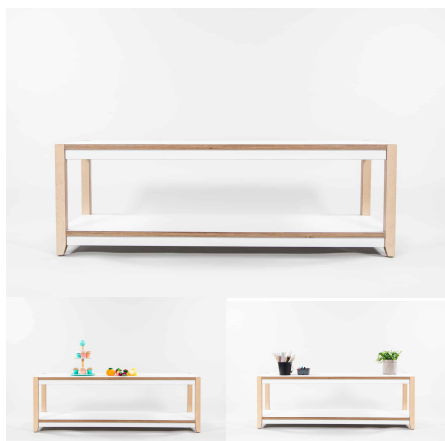

## 2 TIERED SHELF

**Cabinet Colour** TBC, White, Maple

**Product Materials:**

**Product Dimensions:** 1200L x 395W x 400H

**Joinery Hours:** 1.25

**Engineering Hours:** 0

**Dispatch Hours:** 0.1

**Cubic Metres:** .189