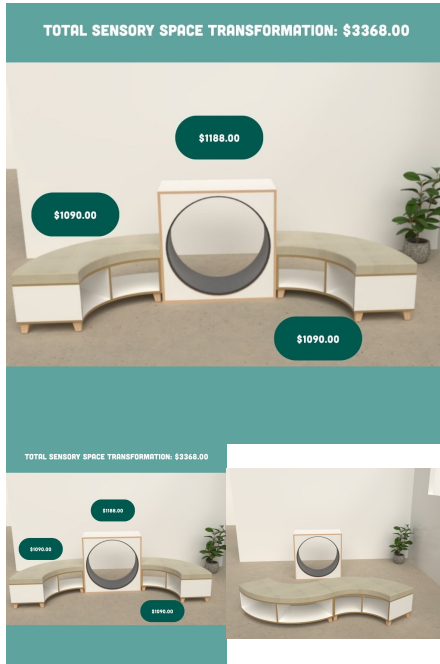

SENSORY SPACE TRANSFORMATION (BUNDLE)

Product Materials:
Product Dimensions:
Joinery Hours:
Engineering Hours:
Dispatch Hours:
Cubic Metres:

[Read More](#)

SKU: N/A

Price: $3,368.00 + GST

Categories: [Bundles](#), [Under $5000 Bundles](#)