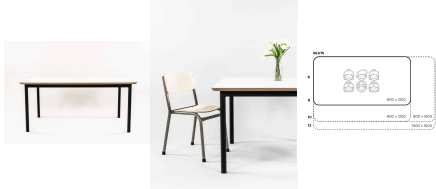

1600X1000 RECTANGLE PUFFER TABLE

Powder Coated Steel Frame. Futura Top with 10 45 edge detail.

Table Height	385H (Infants), 450H (Toddlers), 500H (Preschoolers), TBC
Table Top Colour	TBC, White, Maple
Powder Coated Steel	Mannex White, Matt Bond Rivergum, Matt Bone White, Matt Desert Sand, Matt Scoria, Matt Storm Blue, Matt Wizard, TBC, Textura Black, Textura Charcoal, Textura Sandstone Grey, Textura Titania

Product Materials:

Product Dimensions: 1600L x 1000W

Joinery Hours: 0.3

Engineering Hours: 0.5

Dispatch Hours: 0.1

Cubic Metres: 0.72

[Read More](#)

SKU: 3038

Price: $589.00 + GST

Categories: [Rectangle](#), [Tables](#)

Tag: [Creative](#)