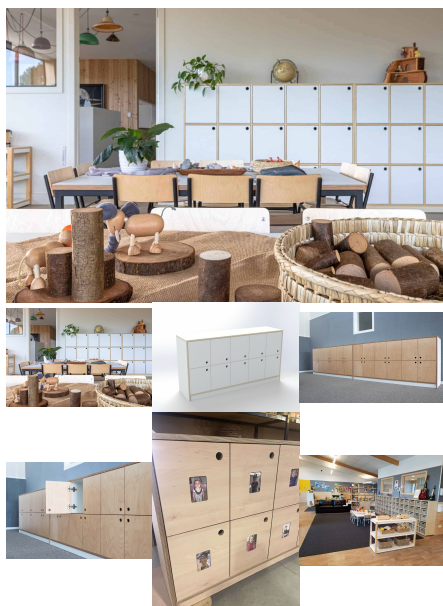

## LOUIE (BOOKSHELF)

Sheep Book Storage

**Product Materials:**

**Product Dimensions:** 900L x 490W x 520H

**Joinery Hours:** 1

**Engineering Hours:**

**Dispatch Hours:** 0.15

**Cubic Metres:** 0.229