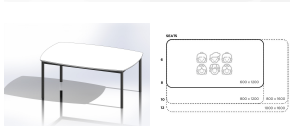

## BBQ TABLE (ONLY) 1200L

Table - Powder Coated Steel Frame. Future Wood Planks.

**Powder Coated Steel**

Mannex White, Matt Bond Rivergum, Matt Bone White, Matt Desert Sand, Matt Scoria, Matt Storm Blue, Matt Wizard, TBC, Textura Black, Textura Charcoal, Textura Sandstone Grey, Textura Titania  
450H (Toddlers), 500H (Preschoolers), TBC