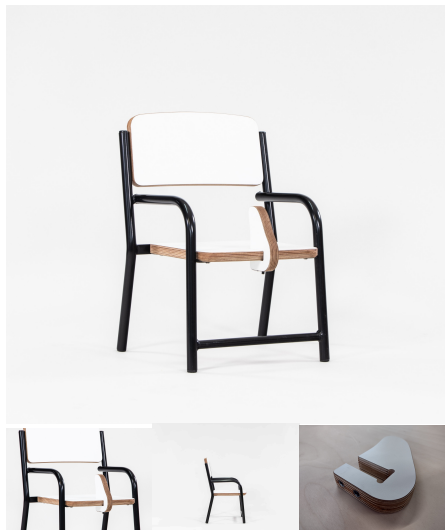

## CHARLIE CHAIR WITH POMMEL

Stacking Chair with arms offered in 2 seat height variants (285H and 220H). Also available with a removable support pole. Powder Coated Steel Frame with 18mm Futura Seat and Back