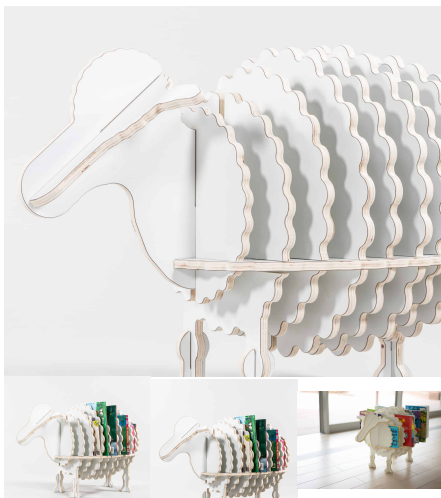

Price: \$545.00 + GST

Categories: [Blocks + Book & Puzzles](#), [Storage](#), [Storage](#), [Under \\$500](#)

Tag: [Book + Puzzle](#)

LOUIE (BOOKSHELF)

Sheep Book Storage

Product Materials:

Product Dimensions: 900L x 490W x 520H