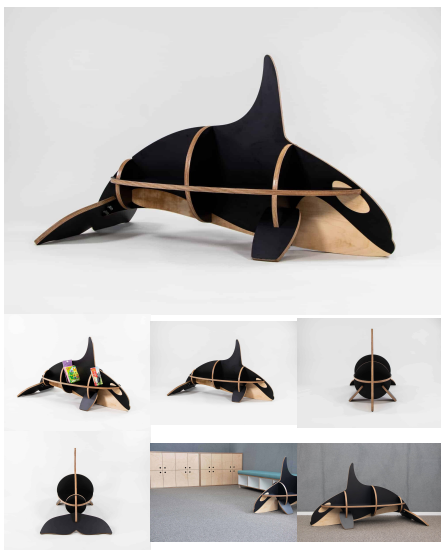

STORAGE

Multifunction is everything when we designed our storage range.

A unique range of block, book and puzzle units as well as innovative and creative shelving and storage bin solutions for teaching resources, clothing, shoes and bags.

MAKI (BOOKSHELF)

Orca Book Storage Unit

Product Materials:

Product Dimensions: 1280L x 705H x 655W

Joinery Hours: 1

Engineering Hours: 0

Dispatch Hours: 0.35

Cubic Metres: .59

[Read More](#)

SKU: 4009

Price: $545.00 + GST

Categories: [Blocks + Book & Puzzles](#), [Storage](#), [Storage](#), [Under $500](#)

Tag: [Book + Puzzle](#)