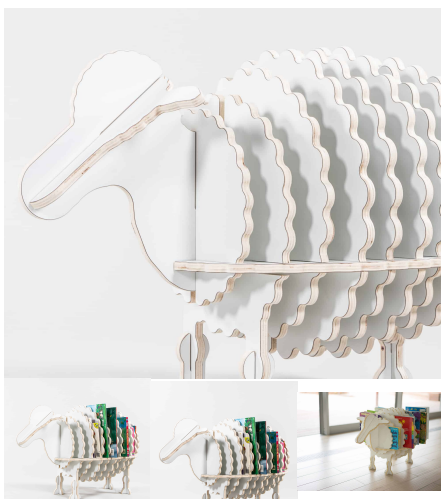

Price: \$545.00 + GST

Categories: [Blocks + Book & Puzzles](#), [Storage](#), [Storage](#), [Under \\$500](#)

Tag: [Book + Puzzle](#)

LOUIE (BOOKSHELF)

Sheep Book Storage

Product Materials:

Product Dimensions: 900L x 490W x 520H