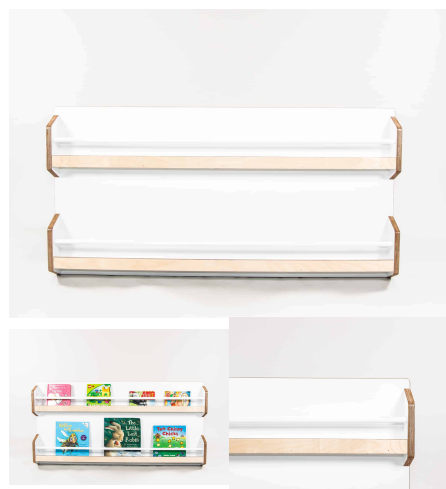

WALL MOUNTED BOOK SHELF 800L

Wall Mounted two tier book shelf. Futura with Dowel support rails

Cabinet Colour TBC, White, Maple
Powder Coated Steel Mannex White, TBC, Textura Black

Product Materials:
Product Dimensions: 800L x 120W x 600H
Joinery Hours: 0.75
Engineering Hours: 0.1
Dispatch Hours: 0.1
Cubic Metres: 0.057

[Read More](#)

SKU: 4001

Price: $395.00 + GST

Categories: [Blocks + Book & Puzzles](#), [Storage](#)

Tag: [Book + Puzzle](#)