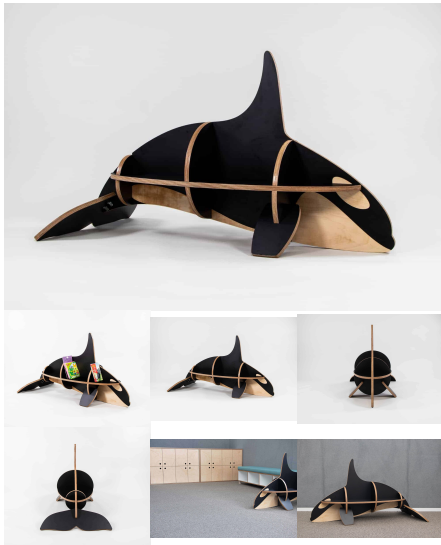

UNDER $500

If you're working to a budget, we have created this category for you to easily view furniture, within this under $500 range.

MAKI (BOOKSHELF)

Orca Book Storage Unit

Product Materials:

Product Dimensions: 1280L x 705H x 655W

Joinery Hours: 1

Engineering Hours: 0

Dispatch Hours: 0.35

Cubic Metres: .59

[Read More](#)

SKU: 4009

Price: $545.00 + GST

Categories: [Blocks + Book & Puzzles](#), [Storage](#), [Storage](#), [Under $500](#)

Tag: [Book + Puzzle](#)