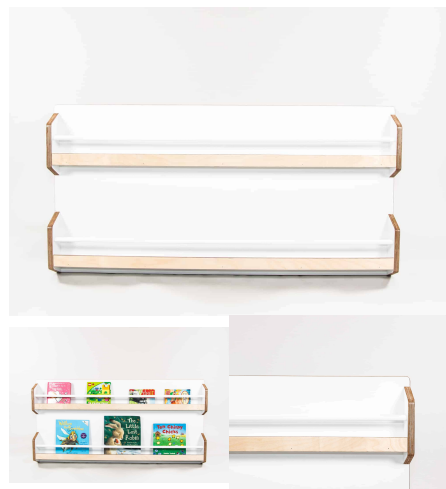

WALL MOUNTED BOOK SHELF 1600L

Wall Mounted two tier book shelf. Futura with Dowel support rails

Cabinet Colour TBC, White, Maple
Powder Coated Steel Mannex White, TBC, Textura Black

Product Materials:
Product Dimensions: 1600L x 120W x 600H
Joinery Hours: 0.75
Engineering Hours: 0.1
Dispatch Hours: 0.1
Cubic Metres: 0.115

[Read More](#)

SKU: 4003

Price: $495.00 + GST

Categories: [Blocks + Book & Puzzles](#), [Storage](#), [Storage](#), [Under $500](#)

Tag: [Book + Puzzle](#)