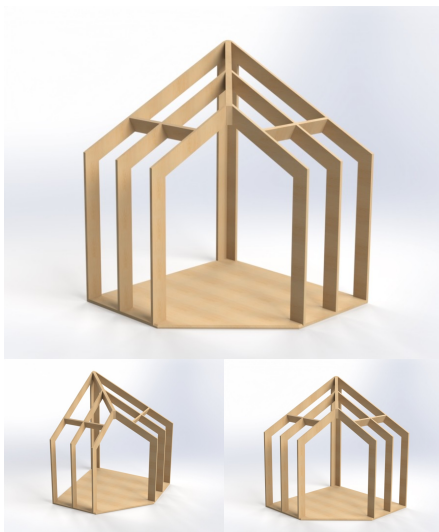

COSY HOUSE

Product Materials:
Product Dimensions: 1200L x 1200W x 1485H
Joinery Hours: 5.5
Engineering Hours: 0.0
Dispatch Hours: 0.75
Cubic Metres: 2.14

[Read More](#)

SKU: 5088

Price: $2,095.00 + GST

Categories: [Family Play + Houses](#), [Play and Explore](#)