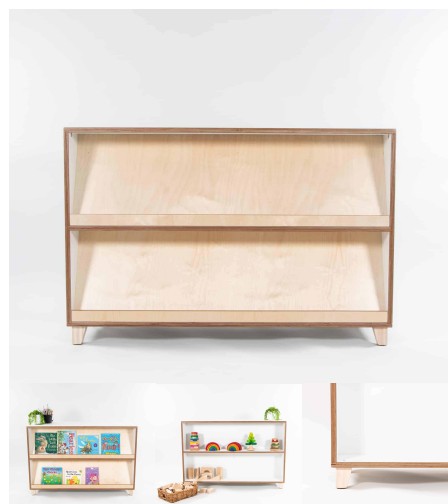

BOOK & PUZZLE STORAGE 1200L

Cabinet Colour TBC, White, Maple
Base Options Feet, Plinth, TBC, Wheels

Product Materials:
Product Dimensions: 1200L x 395W x 800H
Joinery Hours: 2
Engineering Hours: 0
Dispatch Hours: 0.15
Cubic Metres: .38

[Read More](#)

SKU: 4007

Price: $1,095.00 + GST

Categories: [Blocks + Book & Puzzles](#), [Storage](#)

Tag: [Book + Puzzle](#)