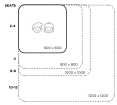

1200 SQUARE PUFFER TABLE

Powder Coated Steel Frame. Futura Top with 10 45 edge detail.

Powder Coated Steel Mannex White, Matt Bond Rivergum, Matt Bone White, Matt Desert Sand, Matt Scoria, Matt Storm Blue, Matt Wizard, TBC, Textura Black, Textura Charcoal, Textura Sandstone Grey, Textura Titania

Table Height 385H (Infants), 450H (Toddlers), 500H (Preschoolers), TBC

PVC T-Edge Colour Black, Grey, None, Tawa, TBC

Product Materials:
Product Dimensions: 1200L x 1200W
Joinery Hours: 0.35
Engineering Hours: 0.5
Dispatch Hours: 0.1
Cubic Metres: .648

[Read More](#)
SKU: 3017
Price: $454.00 + GST
Categories: [Square](#), [Tables](#)
Tag: [Creative](#)

1200X600 RECTANGLE PUFFER TABLE

Powder Coated Steel Frame. Futura Top with 10 45 edge detail.

Table Height 385H (Infants), 450H (Toddlers), 500H (Preschoolers), TBC

Table Top Colour TBC, White, Maple

Powder Coated Steel Mannex White, Matt Bond Rivergum, Matt Bone White, Matt Desert Sand, Matt Scoria, Matt Storm Blue, Matt Wizard, TBC, Textura Black, Textura Charcoal, Textura Sandstone Grey, Textura Titania

Product Materials:
Product Dimensions: 1200L x 600W
Joinery Hours: 0.3
Engineering Hours: 0.5
Dispatch Hours: 0.1
Cubic Metres: .36

[Read More](#)
SKU: 3036
Price: $373.00 + GST
Categories: [Rectangle](#), [Tables](#)
Tag: [Creative](#)