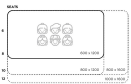

1200 KIDNEY TABLE

Powder Coated Steel Frame. Futura Top with 10 45 edge detail.

Table Height 385H (Infants), 450H (Toddlers), 500H (Preschoolers), TBC
Table Top Colour TBC, White, Maple
Powder Coated Steel Mannex White, Matt Bond Rivergum, Matt Bone White, Matt Desert Sand, Matt Scoria, Matt Storm Blue, Matt Wizard, TBC, Textura Black, Textura Charcoal, Textura Sandstone Grey, Textura Titania

Product Materials:
Product Dimensions: 1200L x 700W
Joinery Hours: 0.5
Engineering Hours: 0.75
Dispatch Hours: 0.1
Cubic Metres: .378

[Read More](#)

SKU: 3019

Price: $445.00 + GST

Categories: [Creative](#), [Tables](#)

Tag: [Creative](#)

1600X800 RECTANGLE PUFFER TABLE

Powder Coated Steel Frame. Futura Top with 10 45 edge detail.

Table Height 385H (Infants), 450H (Toddlers), 500H (Preschoolers), TBC
Table Top Colour TBC, White, Maple
Powder Coated Steel Mannex White, Matt Bond Rivergum, Matt Bone White, Matt Desert Sand, Matt Scoria, Matt Storm Blue, Matt Wizard, TBC, Textura Black, Textura Charcoal, Textura Sandstone Grey, Textura Titania

Product Materials:
Product Dimensions: 1600L x 800W
Joinery Hours: 0.3
Engineering Hours: 0.5
Dispatch Hours: 0.1
Cubic Metres: 0.576

[Read More](#)

SKU: 3037

Price: $450.00 + GST

Categories: [Rectangle](#), [Tables](#)

Tag: [Creative](#)