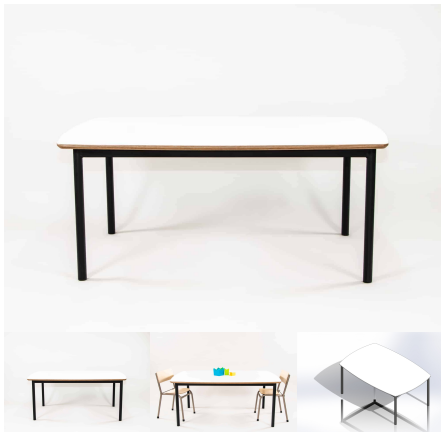

1600X800 RECTANGLE PUFFER TABLE

Powder Coated Steel Frame. Futura Top with 10 45 edge detail.

Table Height 385H (Infants), 450H (Toddlers), 500H (Preschoolers), TBC
Table Top Colour TBC, White, Maple
Powder Coated Steel Mannex White, Matt Bond Rivergum, Matt Bone White, Matt Desert Sand, Matt Scoria, Matt Storm Blue, Matt Wizard, TBC, Textura Black, Textura Charcoal, Textura Sandstone Grey, Textura Titania

Product Materials:
Product Dimensions: 1600L x 800W
Joinery Hours: 0.3
Engineering Hours: 0.5
Dispatch Hours: 0.1
Cubic Metres: 0.576

[Read More](#)

SKU: 3037

Price: $450.00 + GST

Categories: [Rectangle](#), [Tables](#)

Tag: [Creative](#)