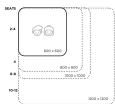

Product Materials:

Product Dimensions: 800L x 800W

Joinery Hours: 0.25

Engineering Hours: 0.5

Dispatch Hours: 0.1

Cubic Metres: .288

[Read More](#)

SKU: 3015

Price: $319.00 + GST

Categories: [Square](#), [Tables](#)

Tag: [Creative](#)