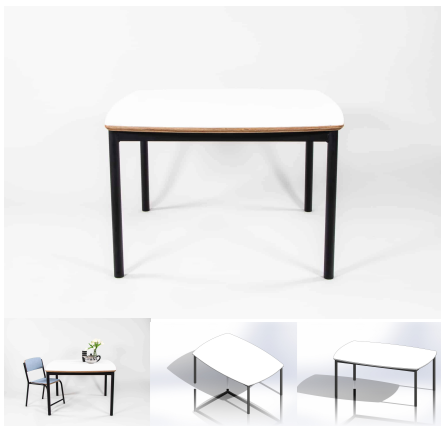

Categories: [Creative](#), [Tables](#), [Tables](#), [Under \\$500](#)

Tag: [Creative](#)

600 SQUARE PUFFER TABLE

Powder Coated Steel Frame. Futura Top with 10 45 edge detail.

Table Height 385H (Infants), 450H (Toddlers), 500H (Preschoolers), TBC