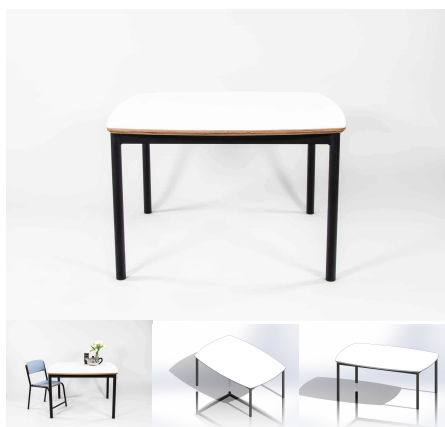

Price: \$287.00 + GST

Categories: [Tables](#), [Tables](#), [Under \\$500](#)

Tag: [Creative](#)

3POD TABLE

18mm Futura Top and 24mm Futura/Eco Spectrum Legs

Table Top Colour TBC, White, Maple

Product Materials:

Categories: [Creative](#), [Tables](#), [Tables](#), [Under \\$500](#)

Tag: [Creative](#)

600 SQUARE PUFFER TABLE

Powder Coated Steel Frame. Futura Top with 10 45 edge detail.

Table Height 385H (Infants), 450H (Toddlers), 500H (Preschoolers), TBC
Table Top Colour TBC, White, Maple
Powder Coated Steel Mannex White, Matt Bond Rivergum, Matt Bone White, Matt Desert Sand, Matt Scoria, Matt Storm Blue, Matt Wizard, TBC, Textura Black, Textura Charcoal, Textura Sandstone Grey, Textura Titania