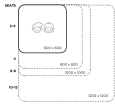

800 SQUARE PUFFER TABLE

Powder Coated Steel Frame. Futura Top with 10 45 edge detail.

Table Height	385H (Infants), 450H (Toddlers), 500H (Preschoolers), TBC
Table Top Colour	TBC, White, Maple
Powder Coated Steel	Mannex White, Matt Bond Rivergum, Matt Bone White, Matt Desert Sand, Matt Scoria, Matt Storm Blue, Matt Wizard, TBC, Textura Black, Textura Charcoal, Textura Sandstone Grey, Textura Titania

Product Materials:

Product Dimensions: 800L x 800W

Joinery Hours: 0.25

Engineering Hours: 0.5

Dispatch Hours: 0.1

Cubic Metres: .288

[Read More](#)

SKU: 3015

Price: $319.00 + GST

Categories: [Square](#), [Tables](#)

Tag: [Creative](#)

1000 SQUARE PUFFER TABLE

Powder Coated Steel Frame. Futura Top with 10 45 edge detail.

Table Height	385H (Infants), 450H (Toddlers), 500H (Preschoolers), TBC
Table Top Colour	TBC, White, Maple
Powder Coated Steel	Mannex White, Matt Bond Rivergum, Matt Bone White, Matt Desert Sand, Matt Scoria, Matt Storm Blue, Matt Wizard, TBC, Textura Black, Textura Charcoal, Textura Sandstone Grey, Textura Titania

Product Materials:

Product Dimensions: 1000L x 1000W

Joinery Hours: 0.3

Engineering Hours: 0.5

Dispatch Hours: 0.1

Cubic Metres: .45

[Read More](#)

SKU: 3016

Price: $395.00 + GST

Categories: [Square](#), [Tables](#)

Tag: [Creative](#)