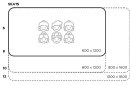

1200 SQUARE PUFFER TABLE

Powder Coated Steel Frame. Futura Top with 10 45 edge detail.

Powder Coated Steel Mannex White, Matt Bond Rivergum, Matt Bone White, Matt Desert Sand, Matt Scoria, Matt Storm Blue, Matt Wizard, TBC, Textura Black, Textura Charcoal, Textura Sandstone Grey, Textura Titania

Table Height 385H (Infants), 450H (Toddlers), 500H (Preschoolers), TBC

PVC T-Edge Colour Black, Grey, None, Tawa, TBC

Product Materials:
Product Dimensions: 1200L x 1200W
Joinery Hours: 0.35
Engineering Hours: 0.5
Dispatch Hours: 0.1
Cubic Metres: .648

[Read More](#)
SKU: 3017
Price: $454.00 + GST
Categories: [Square](#), [Tables](#)
Tag: [Creative](#)