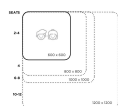

1200 TRAPEZOID TABLE

Table Height 385H (Infants), 450H (Toddlers), 500H (Preschoolers), TBC
Table Top Colour TBC, White, Maple
Powder Coated Steel Mannex White, Matt Bond Rivergum, Matt Bone White, Matt Desert Sand, Matt Scoria, Matt Storm Blue, Matt Wizard, TBC, Textura Black, Textura Charcoal, Textura Sandstone Grey, Textura Titania

Product Materials:

Product Dimensions: 1200L x 600W

Joinery Hours: 0.25

Engineering Hours: 0.66

Dispatch Hours: 0.1

Cubic Metres: 0.30

[Read More](#)

SKU: 3021

Price: $395.00 + GST

Categories: [Creative](#), [Tables](#), [Tables](#), [Under $500](#)

Tag: [Creative](#)