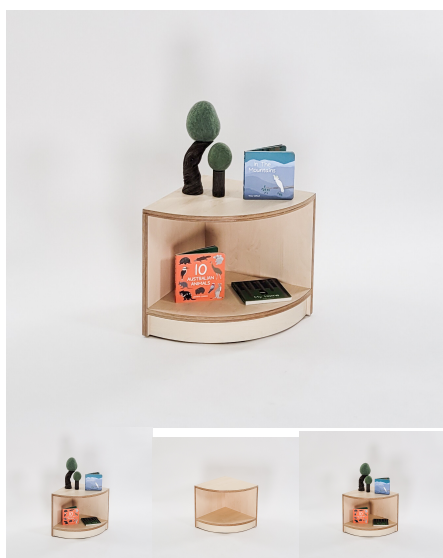

CORNER SHELF 400

Cabinet Colour TBC, White, Maple

Product Materials:

Product Dimensions: 395L x 395W x 400H

Joinery Hours: 1.16

Engineering Hours: 0

Dispatch Hours: 0.1

Cubic Metres: 0.06

[Read More](#)

SKU: 4054

Price: $445.00 + GST

Categories: [Multi Shelving](#), [Storage](#), [Uncategorised](#)