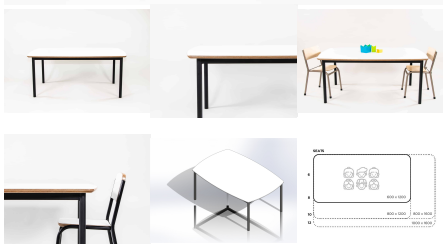

Price: \$427.00 + GST

Categories: [Rectangle](#), [Tables](#), [Tables](#), [Under \\$500](#)

Tag: [Creative](#)

BBQ BENCH SEAT 1100L

Table - Powder Coated Steel Frame. Future Wood Planks.

Bench Height 285 (Toddlers), 320 (Preschoolers), TBC
Mannex White, Matt Bond Rivergum, Matt Bone White, Matt Desert Sand, Matt Scoria, Matt Storm Blue, Matt Wizard, TBC, Textura Black, Textura Charcoal, Textura Sandstone Grey, Textura Titania