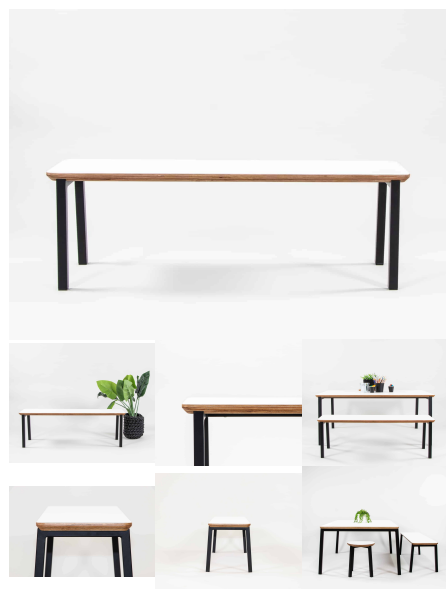

BEN BENCH SEAT

Bench Height 285 (Toddlers), 320 (Preschoolers), TBC
Seat Colour TBC, White, Maple
Powder Coated Steel Mannex White, Matt Bond Rivergum, Matt Bone White, Matt Desert Sand, Matt Scoria, Matt Storm Blue, Matt Wizard, TBC, Textura Black, Textura Charcoal, Textura Sandstone Grey, Textura Titania

Product Materials:
Product Dimensions: 1000L x 280W x 285/320H
Joinery Hours: 0.30
Engineering Hours: 0.70
Dispatch Hours: 0.1
Cubic Metres: 0.079

[Read More](#)

SKU: 2017
Price: $319.00 + GST
Categories: [Benches](#), [Seating](#), [Seating](#), [Under $500](#)
Tag: [Benches](#)