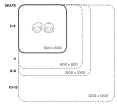

800 SQUARE PUFFER TABLE

Powder Coated Steel Frame. Futura Top with 10 45 edge detail.

Table Height	385H (Infants), 450H (Toddlers), 500H (Preschoolers), TBC
Table Top Colour	TBC, White, Maple
Powder Coated Steel	Mannex White, Matt Bond Rivergum, Matt Bone White, Matt Desert Sand, Matt Scoria, Matt Storm Blue, Matt Wizard, TBC, Textura Black, Textura Charcoal, Textura Sandstone Grey, Textura Titania

Product Materials:

Product Dimensions: 800L x 800W

Joinery Hours: 0.25

Engineering Hours: 0.5

Dispatch Hours: 0.1

Cubic Metres: .288

[Read More](#)

SKU: 3015

Price: $319.00 + GST

Categories: [Square](#), [Tables](#)

Tag: [Creative](#)

1000 SQUARE PUFFER TABLE

Powder Coated Steel Frame. Futura Top with 10 45 edge detail.

Table Height	385H (Infants), 450H (Toddlers), 500H (Preschoolers), TBC
Table Top Colour	TBC, White, Maple
Powder Coated Steel	Mannex White, Matt Bond Rivergum, Matt Bone White, Matt Desert Sand, Matt Scoria, Matt Storm Blue, Matt Wizard, TBC, Textura Black, Textura Charcoal, Textura Sandstone Grey, Textura Titania

Product Materials:

Product Dimensions: 1000L x 1000W

Joinery Hours: 0.3

Engineering Hours: 0.5

Dispatch Hours: 0.1

Cubic Metres: .45

[Read More](#)

SKU: 3016

Price: $395.00 + GST

Categories: [Square](#), [Tables](#)

Tag: [Creative](#)