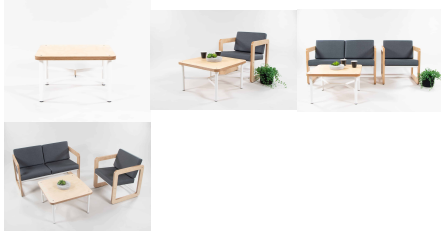

### 3POD TABLE

18mm Futura Top and 24mm Futura/Eco Spectrum Legs

**Table Top Colour** TBC, White, Maple  
**Product Materials:**  
**Product Dimensions:** 960L x 900W x 340H  
**Joinery Hours:** 1  
**Engineering Hours:** 0  
**Dispatch Hours:** 0.1  
**Cubic Metres:** .29