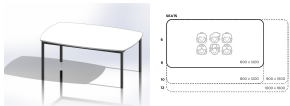

1600X1000 RECTANGLE PUFFER TABLE

Powder Coated Steel Frame. Futura Top with 10 45 edge detail.

Table Height 385H (Infants), 450H (Toddlers), 500H (Preschoolers), TBC

Table Top Colour TBC, White, Maple
Mannex White, Matt Bond Rivergum, Matt Bone White, Matt Desert Sand, Matt Scoria, Matt Storm Blue, Matt Wizard, TBC, Textura Black, Textura Charcoal, Textura Sandstone Grey, Textura Titania

Powder Coated Steel

Product Materials:
Product Dimensions: 1600L x 1000W
Joinery Hours: 0.3
Engineering Hours: 0.5
Dispatch Hours: 0.1
Cubic Metres: 0.72

[Read More](#)

SKU: 3038

Price: $585.00 + GST

Categories: [Rectangle](#), [Tables](#)

Tag: [Creative](#)