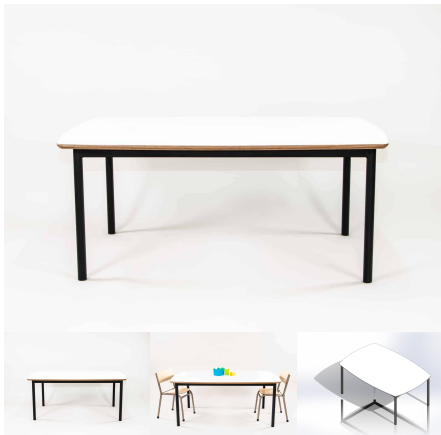

1600X1000 RECTANGLE PUFFER TABLE

Powder Coated Steel Frame. Futura Top with 10 45 edge detail.

Table Height 385H (Infants), 450H (Toddlers), 500H (Preschoolers), TBC

Table Top Colour TBC, White, Maple
Mannex White, Matt Bond Rivergum, Matt Bone White, Matt Desert Sand, Matt Scoria, Matt Storm Blue, Matt Wizard, TBC, Textura Black, Textura Charcoal, Textura Sandstone Grey, Textura Titania

Powder Coated Steel

Product Materials:
Product Dimensions: 1600L x 1000W
Joinery Hours: 0.3
Engineering Hours: 0.5
Dispatch Hours: 0.1
Cubic Metres: 0.72

[Read More](#)

SKU: 3038

Price: $585.00 + GST

Categories: [Rectangle](#), [Tables](#)

Tag: [Creative](#)