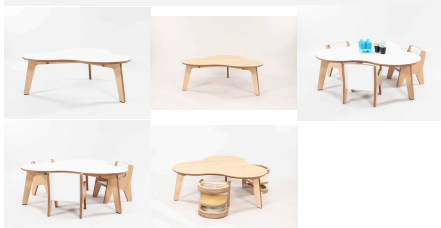

3POD TABLE

18mm Futura Top and 24mm Futura/Eco Spectrum Legs

Table Top Colour TBC, White, Maple
Product Materials:
Product Dimensions: 960L x 900W x 340H
Joinery Hours: 1
Engineering Hours: 0
Dispatch Hours: 0.1
Cubic Metres: .29

[Read More](#)
SKU: 3013
Price: $495.00 + GST
Categories: [Creative](#), [Tables](#), [Tables](#), [Under $500](#)
Tag: [Creative](#)