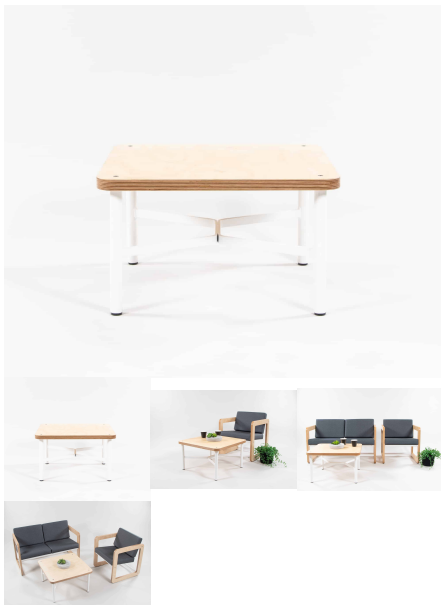

ALBY TABLE

Table Top Colour TBC, White, Maple

Powder Coated Steel

TBC, White, Maple

Mannex White, Matt Bond Rivergum, Matt Bone White, Matt Desert Sand, Matt Scoria, Matt Storm Blue, Matt Wizard, TBC, Textura Black, Textura Charcoal, Textura Sandstone Grey, Textura Titania

Product Materials:

Product Dimensions: 500sq x 300H

Joinery Hours: .19

Engineering Hours: 0.75

Dispatch Hours: 0.2

Cubic Metres: .075

[Read More](#)

SKU: 3022

Price: $287.00 + GST

Categories: [Tables](#), [Tables](#), [Under $500](#)

Tag: [Creative](#)