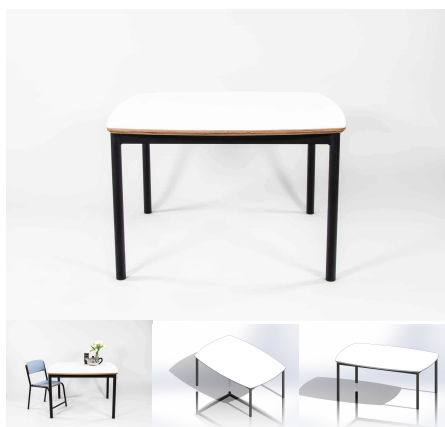

600 SQUARE PUFFER TABLE

Powder Coated Steel Frame. Futura Top with 10 45 edge detail.

Table Height	385H (Infants), 450H (Toddlers), 500H (Preschoolers), TBC
Table Top Colour	TBC, White, Maple Mannex White, Matt Bond Rivergum, Matt Bone White, Matt Desert Sand, Matt Scoria, Matt Storm Blue, Matt Wizard, TBC, Textura Black, Textura Charcoal, Textura Sandstone Grey, Textura Titania
Powder Coated Steel	

Product Materials:

Product Dimensions: 600L x 600W

Joinery Hours: .25

Engineering Hours: 0.5

Dispatch Hours: 0.1

Cubic Metres: .162

[Read More](#)

SKU: 3014

Price: $254.00 + GST

Categories: [Square](#), [Tables](#), [Tables](#), [Under $500](#)

Tag: [Creative](#)