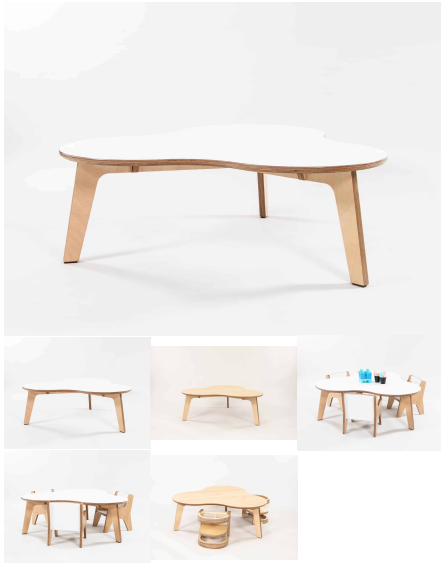

## 3POD TABLE

18mm Futura Top and 24mm Futura/Eco Spectrum Legs

**Table Top Colour** TBC, White, Maple

**Product Materials:**

**Product Dimensions:** 960L x 900W x 340H

**Joinery Hours:** 1

**Engineering Hours:** 0