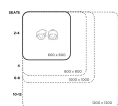

600 SQUARE PUFFER TABLE

Powder Coated Steel Frame. Futura Top with 10 45 edge detail.

Table Height	385H (Infants), 450H (Toddlers), 500H (Preschoolers), TBC
Table Top Colour	TBC, White, Maple Mannex White, Matt Bond Rivergum, Matt Bone White, Matt Desert Sand, Matt Scoria, Matt Storm Blue, Matt Wizard, TBC, Textura Black, Textura Charcoal, Textura Sandstone Grey, Textura Titania
Powder Coated Steel	

Product Materials:

Product Dimensions: 600L x 600W

Joinery Hours: .25

Engineering Hours: 0.5

Dispatch Hours: 0.1

Cubic Metres: .162

[Read More](#)

SKU: 3014

Price: $254.00 + GST

Categories: [Square](#), [Tables](#), [Tables](#), [Under $500](#)

Tag: [Creative](#)

1200 TRAPEZOID TABLE

Table Height	385H (Infants), 450H (Toddlers), 500H (Preschoolers), TBC
Table Top Colour	TBC, White, Maple Mannex White, Matt Bond Rivergum, Matt Bone White, Matt Desert Sand, Matt Scoria, Matt Storm Blue, Matt Wizard, TBC, Textura Black, Textura Charcoal, Textura Sandstone Grey, Textura Titania
Powder Coated Steel	

Product Materials: Powder Coated Steel Frame. Futura Top with 10 45 edge detail.

Product Dimensions: 1200L x 600W

Joinery Hours: 0.25

Engineering Hours: 0.66

Dispatch Hours: 0.1

Cubic Metres: 0.30

[Read More](#)

SKU: 3021

Price: $395.00 + GST

Categories: [Creative](#), [Tables](#), [Tables](#), [Under $500](#)

Tag: [Creative](#)