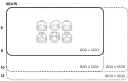

1200 TRAPEZOID TABLE

Table Height 385H (Infants), 450H (Toddlers), 500H (Preschoolers), TBC
Table Top Colour TBC, White, Maple
Powder Coated Steel Mannex White, Matt Bond Rivergum, Matt Bone White, Matt Desert Sand, Matt Scoria, Matt Storm Blue, Matt Wizard, TBC, Textura Black, Textura Charcoal, Textura Sandstone Grey, Textura Titania

Product Materials: Powder Coated Steel Frame. Futura Top with 10 45 edge detail.

Product Dimensions: 1200L x 600W

Joinery Hours: 0.25

Engineering Hours: 0.66

Dispatch Hours: 0.1

Cubic Metres: 0.30

[Read More](#)

SKU: 3021

Price: $395.00 + GST

Categories: [Creative](#), [Tables](#), [Tables](#), [Under $500](#)

Tag: [Creative](#)

1200X800 RECTANGLE PUFFER TABLE

Powder Coated Steel Frame. Futura Top with 10 45 edge detail.

Table Height 385H (Infants), 450H (Toddlers), 500H (Preschoolers), TBC

Table Top Colour TBC, White, Maple

Table Top Edge Detail Ply Edge, PVC T-Edge, TBC

Powder Coated Steel Mannex White, Matt Bond Rivergum, Matt Bone White, Matt Desert Sand, Matt Scoria, Matt Storm Blue, Matt Wizard, TBC, Textura Black, Textura Charcoal, Textura Sandstone Grey, Textura Titania

Product Materials:

Product Dimensions: 1200L x 800W

Joinery Hours: 0.3

Engineering Hours: 0.5

Dispatch Hours: 0.1

Cubic Metres: .432

[Read More](#)

SKU: 3018

Price: $395.00 + GST

Categories: [Rectangle](#), [Tables](#), [Tables](#), [Under $500](#)

Tag: [Creative](#)