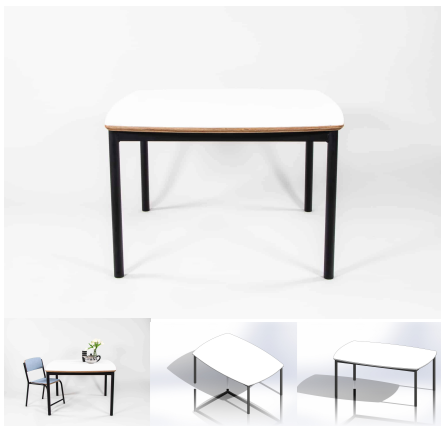

## 600 SQUARE PUFFER TABLE

Powder Coated Steel Frame. Futura Top with 10 45 edge detail.

**Table Height** 385H (Infants), 450H (Toddlers), 500H (Preschoolers), TBC

**Table Top Colour** TBC, White, Maple

**Powder Coated Steel**