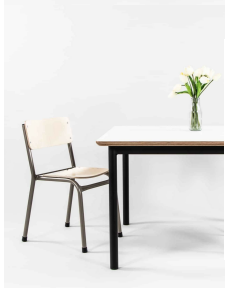

1200 KIDNEY TABLE

Powder Coated Steel Frame. Futura Top with 10 45 edge detail.

Table Height 385H (Infants), 450H (Toddlers), 500H (Preschoolers), TBC
Table Top Colour TBC, White, Maple
Powder Coated Steel Mannex White, Matt Bond Rivergum, Matt Bone White, Matt Desert Sand, Matt Scoria, Matt Storm Blue, Matt Wizard, TBC, Textura Black, Textura Charcoal, Textura Sandstone Grey, Textura Titania

Product Materials:
Product Dimensions: 1200L x 700W
Joinery Hours: 0.5
Engineering Hours: 0.75
Dispatch Hours: 0.1
Cubic Metres: .378

[Read More](#)

SKU: 3019

Price: $454.00 + GST

Categories: [Creative](#), [Tables](#)

Tag: [Creative](#)

1600X800 RECTANGLE TABLE

Powder Coated Steel Frame. Futura Top with 10 45 edge detail.

Table Height 385H (Infants), 450H (Toddlers), 500H (Preschoolers), TBC
Table Top Colour TBC, White, Maple
Powder Coated Steel Mannex White, Matt Bond Rivergum, Matt Bone White, Matt Desert Sand, Matt Scoria, Matt Storm Blue, Matt Wizard, TBC, Textura Black, Textura Charcoal, Textura Sandstone Grey, Textura Titania

Product Materials:
Product Dimensions: 1600L x 800W
Joinery Hours: 0.25
Engineering Hours: 0.5
Dispatch Hours: 0.1
Cubic Metres: .576

[Read More](#)

SKU: 3011

Price: $482.00 + GST

Categories: [Rectangle](#), [Tables](#)

Tag: [Rectangle](#)