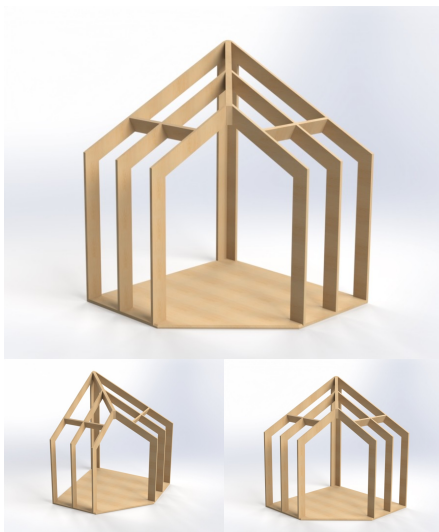

Category: [Family Play Sets](#)

COSY HOUSE

Product Materials:
Product Dimensions: 1200L x 1200W x 1485H
Joinery Hours: 5.5
Engineering Hours: 0.0
Dispatch Hours: 0.75
Cubic Metres: 2.14

[Read More](#)

SKU: 5088