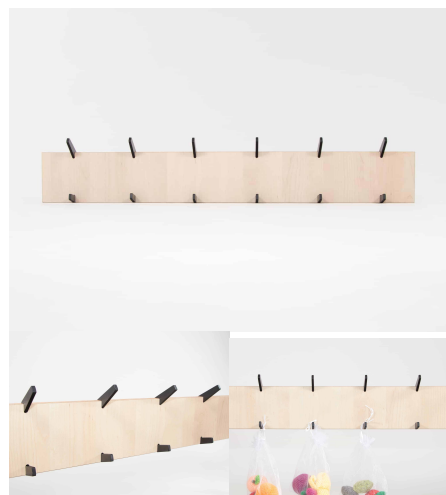

Tags: [Round](#), [Under500](#)

CLOTHES AND BAG HOOK (CHOOSE YOUR QUANTITY OF HOOK)

Coat Hooks - Priced on an individual basis. Price includes Hook Board for mounting. Engineering time is for one hook based on a tree of 10 hooks taking 10 minutes. Joinery time is for one hook board with average dimensions of 300mmx100mm.